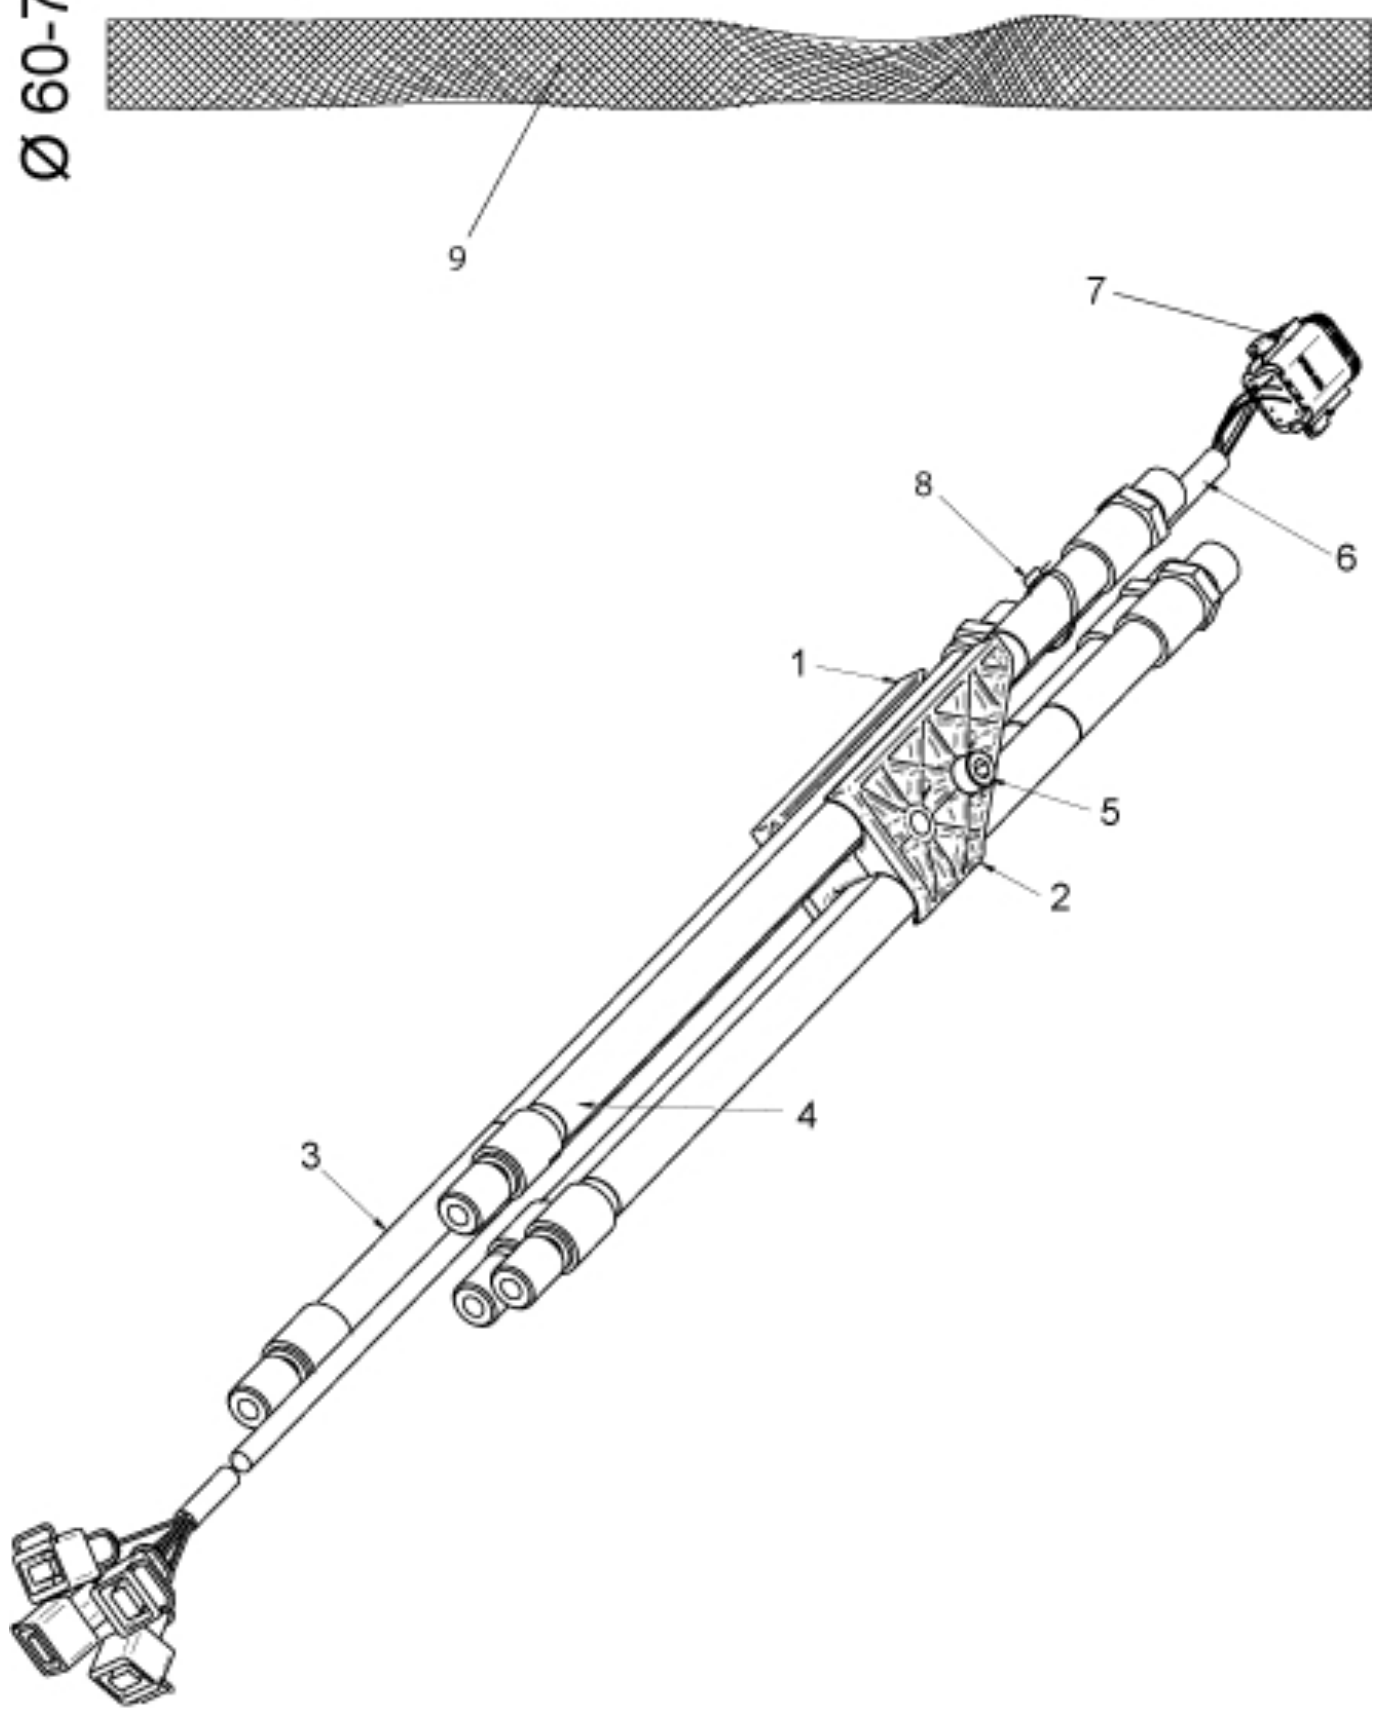

Ø 60-70

r9031643

Part assemblies Main hose kit
Specification Specification: Replaces 5034223

PartNo	Pos	Qty	Name	Specifications
5215052	1	1	Hose clamp	
5215051	2	1	Hose clamp	
9032542	3	1 PCS	Hose	1/2" L=3340mm (9031677)
9032514	4	3 PCS	Hose	1/2" L=3300mm (9031112)
5004918	5	1	Screw	MC6S 8x55
5102201	6	1	Cable	L=3850mm (5102117)
5101083	7	1	• Connector, male	8-Pole
5033621	8	5	Cable tie	4.6x150
5033894	9	1	Protection sleeve	800mm, D=60-70mm