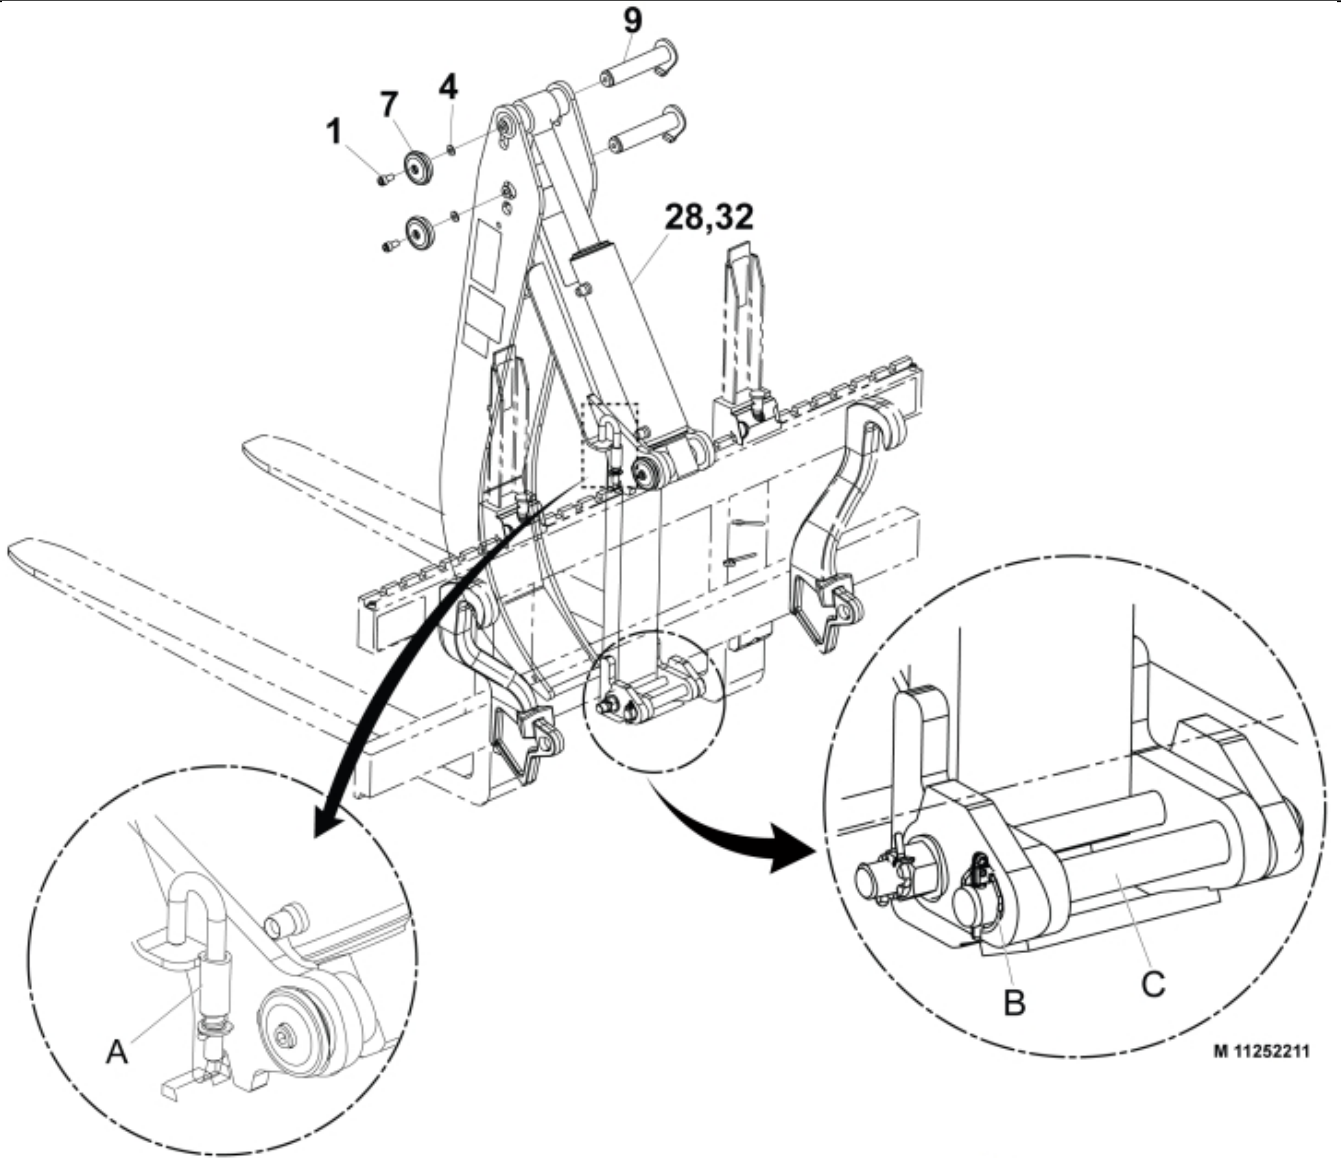

M 11252211

Part assemblies Log Grab

PartNo	Pos	Qty	Name	Specifications
11252211		1 PCS	Log Grab	
5004917	1	3	Screw	
5011914	2	1 PCS	Nut	
5013105	3	2	Washer	BRB 17 x 30 x 3 300HV
5013110	4	2	Washer	BRB 10.5x22x2
5016113	5	1	Split pin	
5016986	6	1	Locking Pin	
5215131	7	3	Locking cover	
60019853	8	1	Pin	D=30 L=141 (replaces 5220060)
9020047	9	2	Pin	D=30mm, L=151mm
5023005	10	1	• Greaser	M 10 x 1
9020087	11	1 PCS	Pin	
5022179	12	1	Cable tie	Blue
9032286		2 PCS	Hose	3/8"
9032284	14	1 PCS	• Hose	3/8"
5013853	15	1	• Dowty washer	Tredo 1/2", Part is included in kit 60007907 Hose cpl., 9032177 Hose cpl.
5044127	16	2	• Quick Coupling	1/2", Part is included in kit 60007907 Hose cpl., 9032177 Hose cpl.
5044130	17	2	• Dust Cover	Part is included in kit 60007907 Hose cpl., 9032177 Hose cpl.
5022177	18	1	Cable tie	Red
11261111	19	1	Screw	
11262607-17	20	1 PCS	Frame	
11262384	21	2 PCS	Plate	
4500125	22	1	Locking kit	
841132	23	1	• Locking Pin	
1101017	24	1 PCS	• Spring	
5053609	25	1	• Washer	12x22x2
5016106	26	1 PCS	• Pin	
11262424-17	27	1 PCS	Arm	
12725310-1	28	1 PCS	Cylinder	07/04/2026 00:00:00
1123673	29	1	Warning decal	
1123674	30	1	Warning decal	"Read manual"
11136459	31	1	Warning decal	Only for North Am. Warning triangle
5033713	32	1	Seal kit	
5038101		1	• Wiper	40/50x7/10
5038254		2	• Seal	40/50x10
5039004		1	• Cover seal	75 x 69.6 x 6.2
5040010		2	• Guide ring	40/45x9,7
5040014		1	• Guide ring	75/70x5.5
5040024		1	• Piston seal	75/59.5x6.3
5039001		1	• Seal kit	58 x 53.4 x 4.1
5022095		1	• Plug	
5037239		1	• O-ring	68.26x3x53
60049053	33	1	Decal	"Q" small 80x57