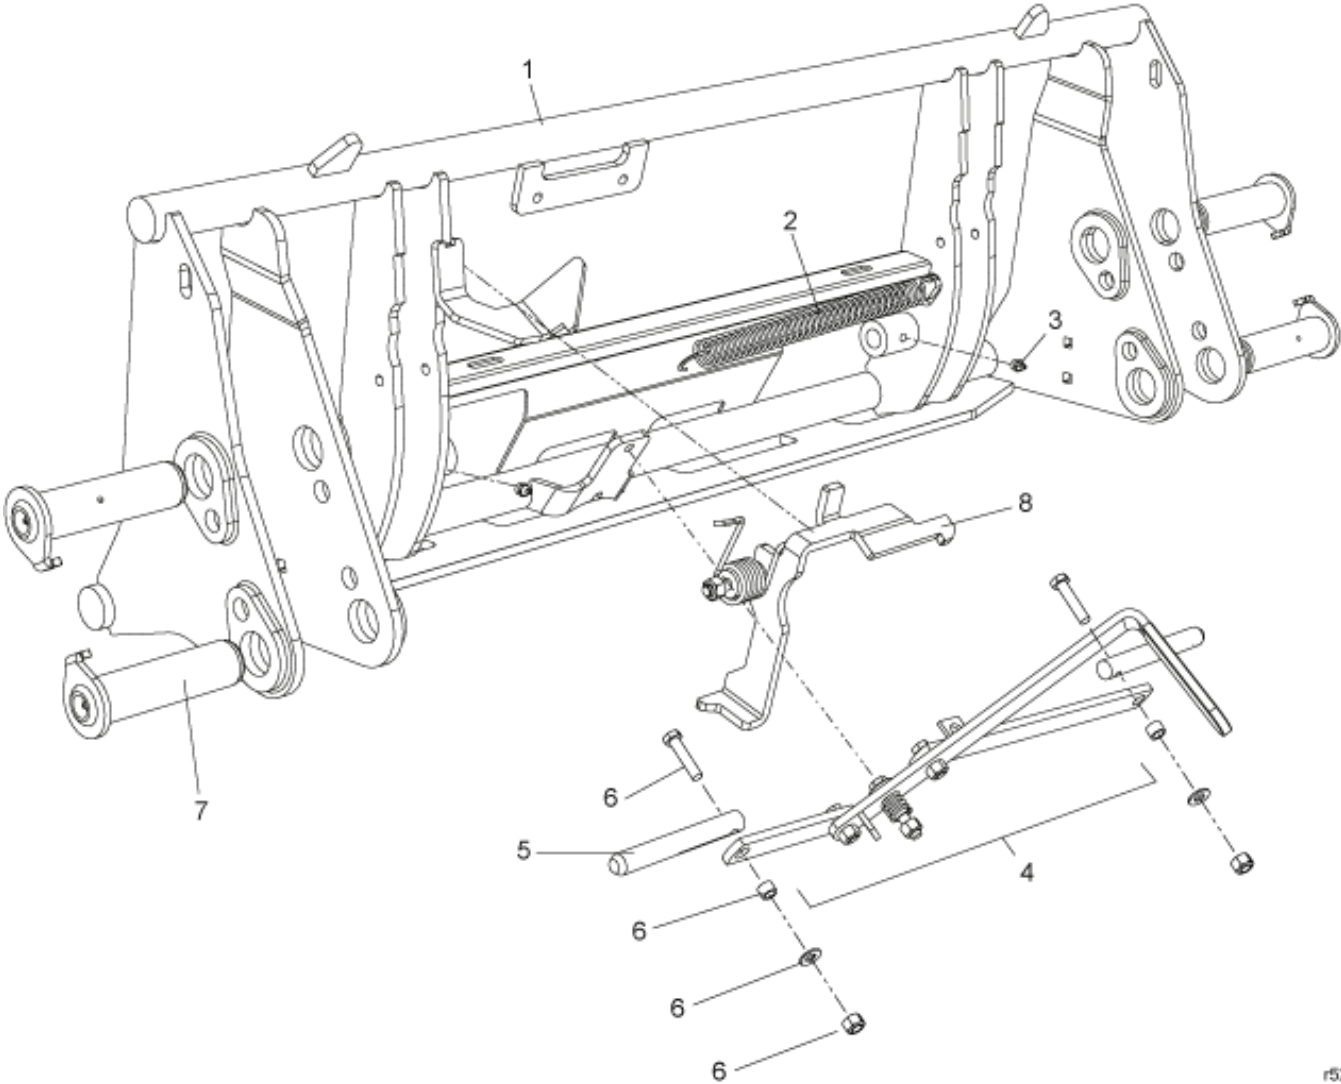

8 = EURO

r5220332

---

**Description** Tool carrier  
**Part assemblies** Euro DL  
**Specification** Specification: Case Red

---

<b>PartNo</b>	<b>Pos</b>	<b>Qty</b>	<b>Name</b>	<b>Specifications</b>
5220332-13		1	Euro DL	Case Red
5220288-13	1	1	Tool carrier	Case Red
1101035	2	1	Spring	
5023005	3	2	Greaser	M 10 x 1
5220265	4	1	Lever kit	
4500859	5	2	Pin kit	Kit includes 1x Pin and 1x Screw kit
4500867	6	2	• Screw kit	Included in Pin kit
60021068	7	1 PCS	Pin kit	Replaces 9020072
4500321	8	1	Click-on	