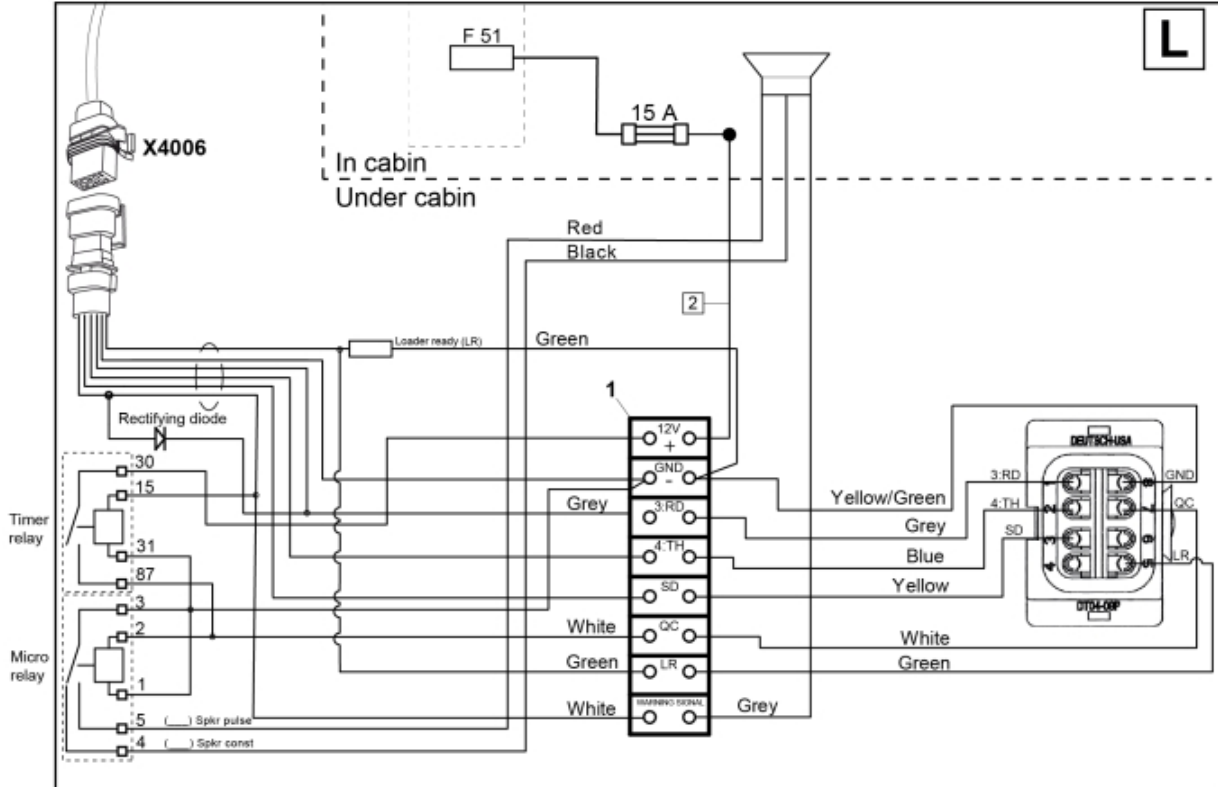

M 10378340B-1

M 10378340B-2

Alternative safety switch installation:

Note! Remove speaker and relays. They are only used as extra safety for Hydraulic locking (when safety switch don't exist)

M 10378340B-3

Part assemblies Hose kit

PartNo	Pos	Qty	Name	Specifications
10378340B			Hose kit	
60016150	1	1	Electr. Cable	
5102185	2	1 PCS	Harness	
5050852	3	1 PCS	Fuse holder	
5050853	4	1 PCS	Fuse holder	
5033919		1	Multi coupling	
5044990	20	1	• Base MC4 J. 7/8"	Replaces 5044952
5006018	21	2	• Screw	M6SF M8x25
11135173	22	1	• Decal	
11134370	23	1	• Decal	
10391712	30	1	Valve bracket	
5005999	31	2	Screw	M6SF M10x45
60028069	50	4 PCS	Hollow screw	
11120645	51	2	Banjo fitting	M22 7/8 UNF JIC
11120641	52	2 PCS	Banjo fitting	
5013614	54	8 PCS	Copper Washer	22,2 x 27,9 x 1,5
5033949	55	2	Shut-off valve	
5033606	60	6	Cable tie	7,5 x 385
9031662	61	2 PCS	Hose	7/8" JICx1050
9031663	62	2 PCS	Hose	7/8" JICx1250
60011915	63	1	Wiring harness	
60016353	64	1	Electr. Cable	
60023529	65	1 PCS	Decal	