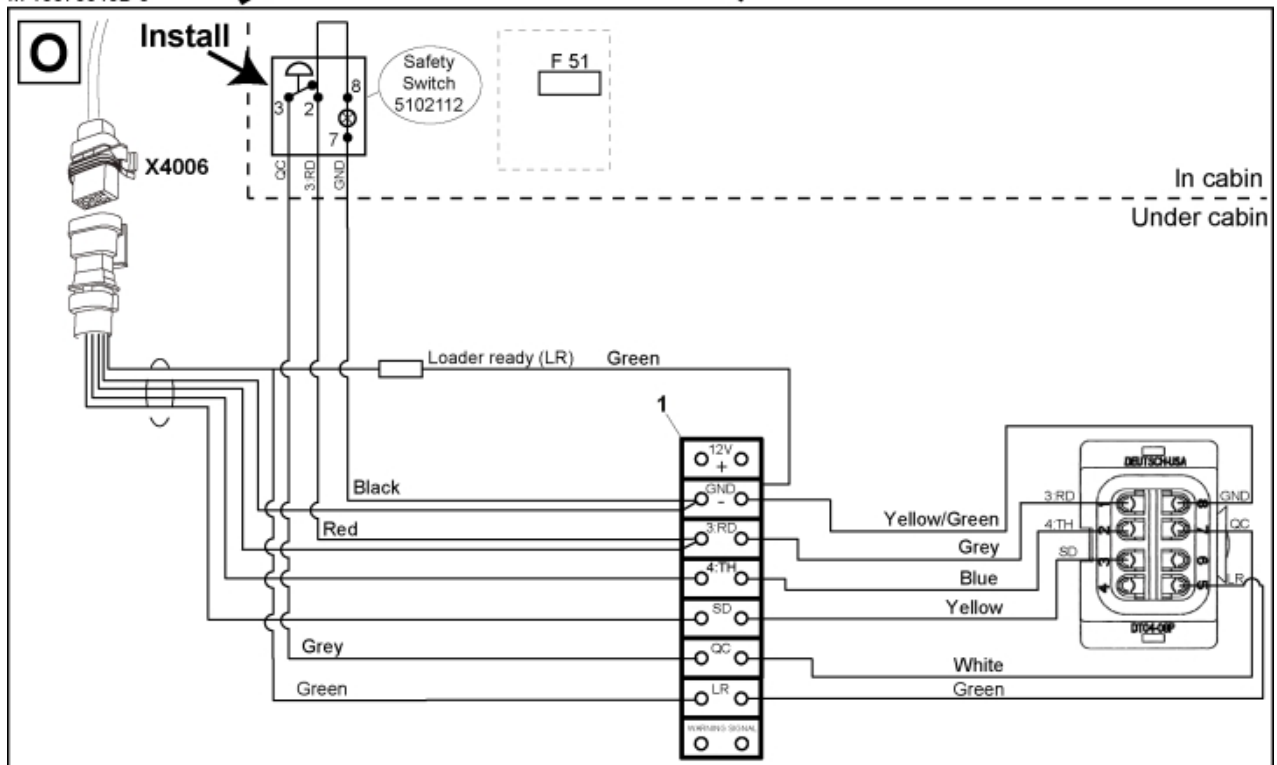

M 10378340B-1

M 10378340B-2

Alternative safety switch installation:

Note! Remove speaker and relays. They are only used as extra safety for Hydraulic locking (when safety switch don't exist)

M 10378340B-3

Part assemblies Hose kit

PartNo	Pos	Qty	Name	Specifications
10378340B			Hose kit	
60016150	1	1	Electr. Cable	
5102185	2	1 PCS	Harness	
5050852	3	1 PCS	Fuse holder	
5050853	4	1 PCS	Fuse holder	
5033919		1	Multi coupling	
5044990	20	1	• Base MC4 J. 7/8"	Replaces 5044952
5006018	21	2	• Screw	M6SF M8x25
11135173	22	1	• Decal	
11134370	23	1	• Decal	
10391712	30	1	Valve bracket	
5005999	31	2	Screw	M6SF M10x45
60028069	50	4 PCS	Hollow screw	
11120645	51	2	Banjo fitting	M22 7/8 UNF JIC
11120641	52	2 PCS	Banjo fitting	
5013614	54	8 PCS	Copper Washer	22,2 x 27,9 x 1,5
5033949	55	2	Shut-off valve	
5033606	60	6	Cable tie	7,5 x 385
9031662	61	2 PCS	Hose	7/8" JICx1050
9031663	62	2 PCS	Hose	7/8" JICx1250
60011915	63	1	Wiring harness	
60016353	64	1	Electr. Cable	
60023529	65	1 PCS	Decal	