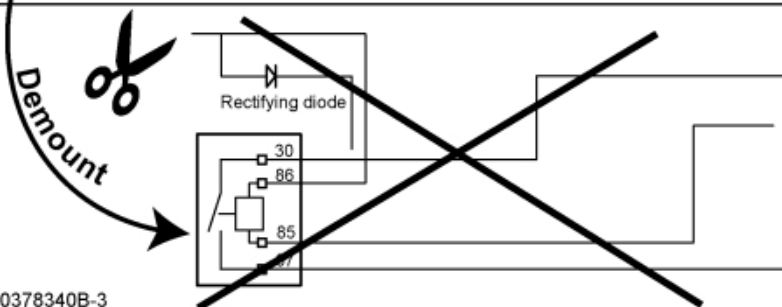

M 10378340B-1

M 10378340B-2

Alternative safety switch installation:

Note! Remove speaker and relays. They are only used as extra safety for Hydraulic locking (when safety switch don't exist)

M 10378340B-3

Part assemblies Hose kit

PartNo	Pos	Qty	Name	Specifications
10378340B			Hose kit	
60016150	1	1	Electr. Cable	
5102185	2	1 PCS	Harness	
5050852	3	1 PCS	Fuse holder	
5050853	4	1 PCS	Fuse holder	
5033919		1	Multi coupling	
5044990	20	1	• Base MC4 J. 7/8"	Replaces 5044952
5006018	21	2	• Screw	M6SF M8x25
11135173	22	1	• Decal	
11134370	23	1	• Decal	
10391712	30	1	Valve bracket	
5005999	31	2	Screw	M6SF M10x45
60028069	50	4 PCS	Hollow screw	
11120645	51	2	Banjo fitting	M22 7/8 UNF JIC
11120641	52	2 PCS	Banjo fitting	
5013614	54	8 PCS	Copper Washer	22,2 x 27,9 x 1,5
5033949	55	2	Shut-off valve	
5033606	60	6	Cable tie	7,5 x 385
9031662	61	2 PCS	Hose	7/8" JICx1050
9031663	62	2 PCS	Hose	7/8" JICx1250
60011915	63	1	Wiring harness	
60016353	64	1	Electr. Cable	
60023529	65	1 PCS	Decal	