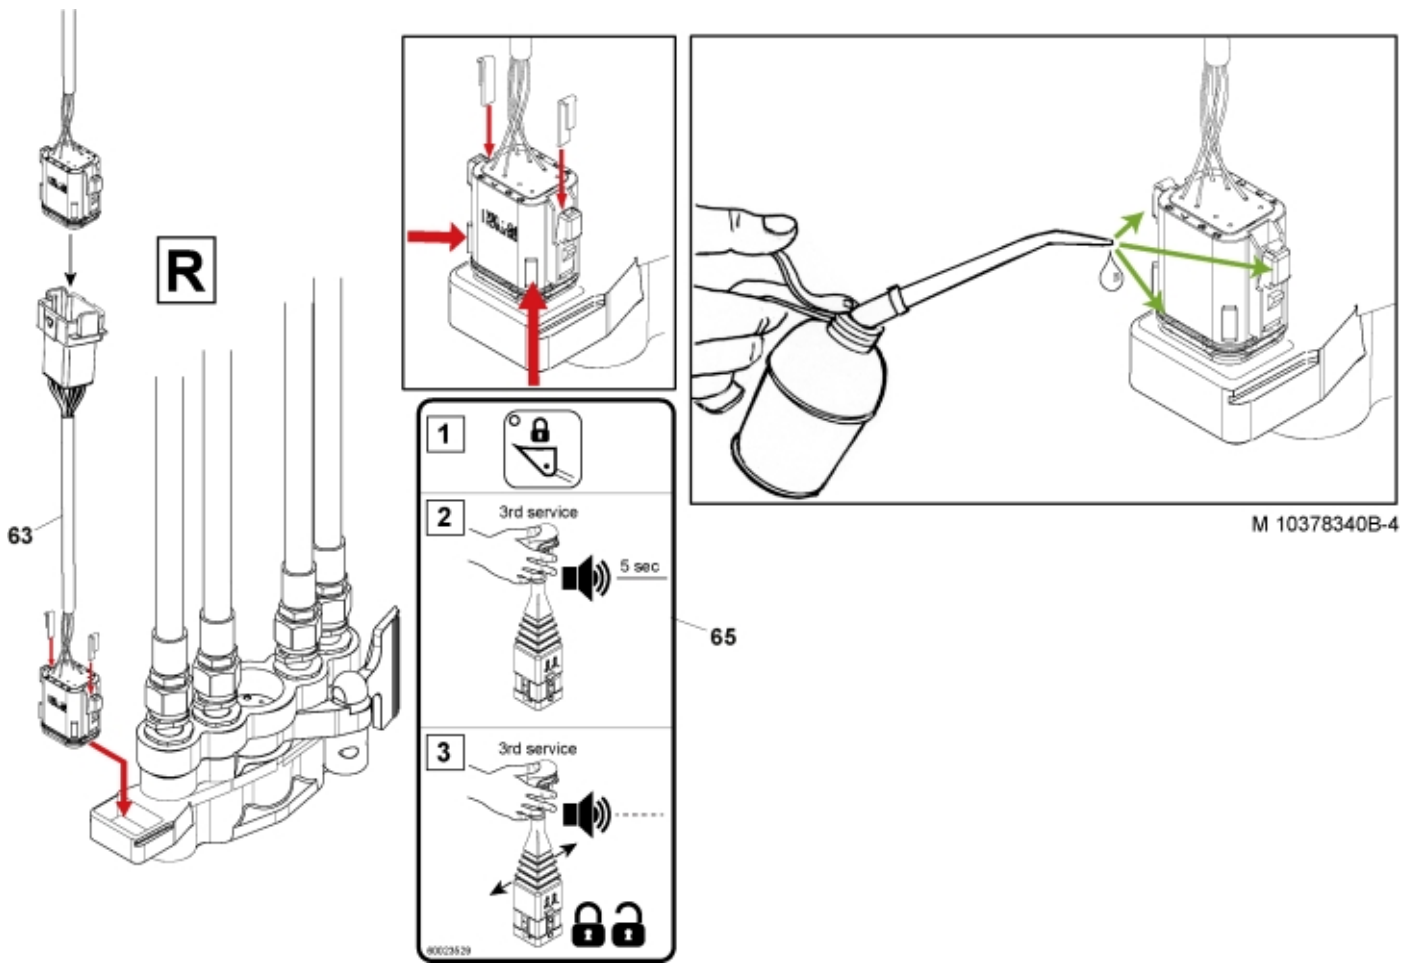

M 10378340B-1

M 10378340B-2

Alternative safety switch installation:

Note! Remove speaker and relays. They are only used as extra safety for Hydraulic locking (when safety switch don't exist)

M 10378340B-3

Part assemblies Hose kit

PartNo	Pos	Qty	Name	Specifications
10378340B			Hose kit	
60016150	1	1	Electr. Cable	
5102185	2	1 PCS	Harness	
5050852	3	1 PCS	Fuse holder	
5050853	4	1 PCS	Fuse holder	
5033919		1	Multi coupling	
5044990	20	1	• Base MC4 J. 7/8"	Replaces 5044952
5006018	21	2	• Screw	M6SF M8x25
11135173	22	1	• Decal	
11134370	23	1	• Decal	
10391712	30	1	Valve bracket	
5005999	31	2	Screw	M6SF M10x45
60028069	50	4 PCS	Hollow screw	
11120645	51	2	Banjo fitting	M22 7/8 UNF JIC
11120641	52	2 PCS	Banjo fitting	
5013614	54	8 PCS	Copper Washer	22,2 x 27,9 x 1,5
5033949	55	2	Shut-off valve	
5033606	60	6	Cable tie	7,5 x 385
9031662	61	2 PCS	Hose	7/8" JICx1050
9031663	62	2 PCS	Hose	7/8" JICx1250
60011915	63	1	Wiring harness	
60016353	64	1	Electr. Cable	
60023529	65	1 PCS	Decal	