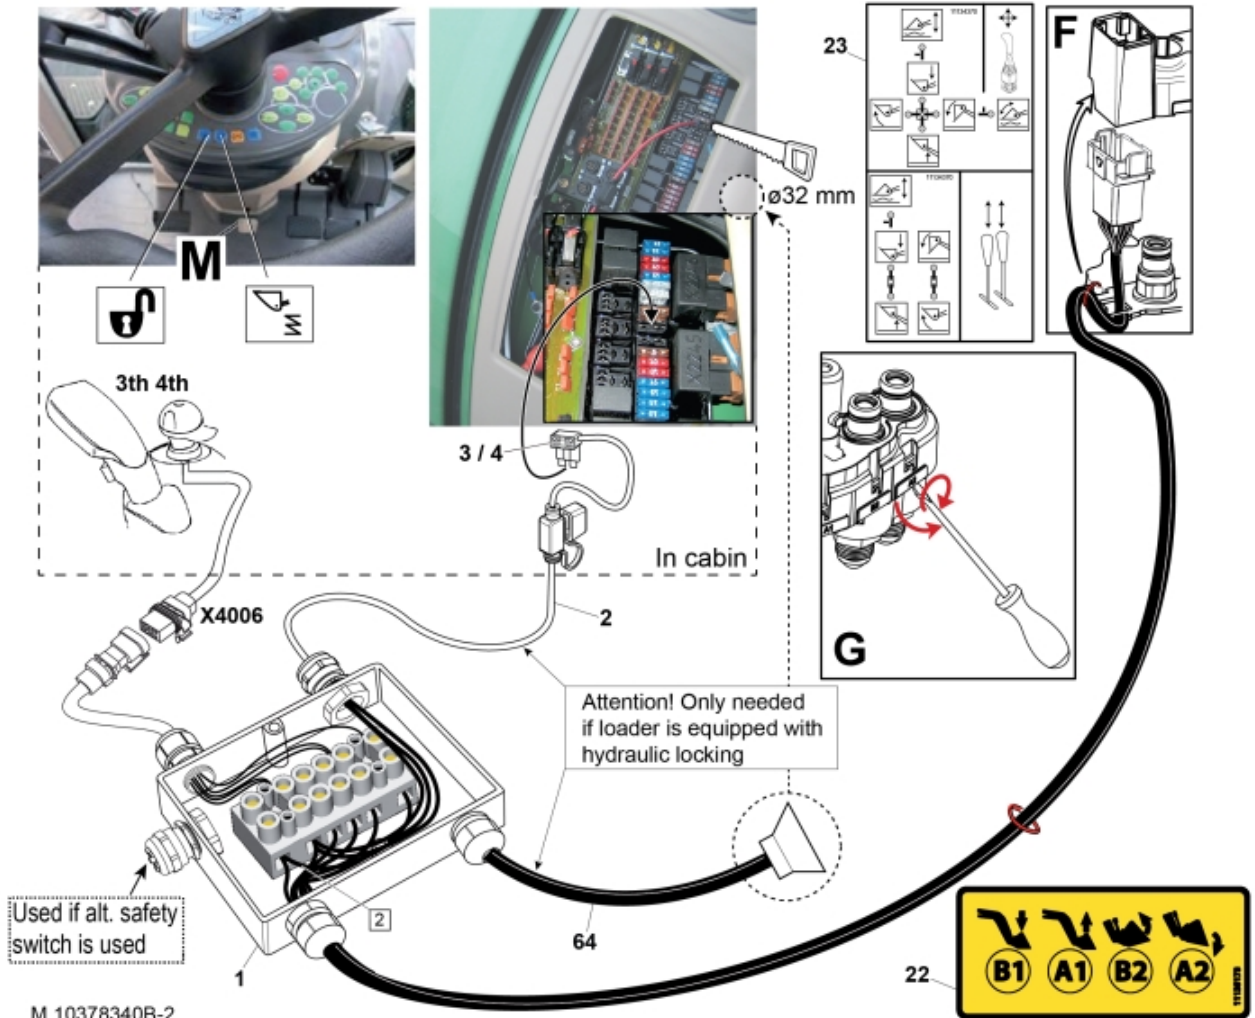

M 10378340B-1

M 10378340B-2

Alternative safety switch installation:

Note! Remove speaker and relays. They are only used as extra safety for Hydraulic locking (when safety switch don't exist)

M 10378340B-3

Part assemblies Hose kit

PartNo	Pos	Qty	Name	Specifications
10378340B			Hose kit	
60016150	1	1	Electr. Cable	
5102185	2	1 PCS	Harness	
5050852	3	1 PCS	Fuse holder	
5050853	4	1 PCS	Fuse holder	
5033919		1	Multi coupling	
5044990	20	1	• Base MC4 J. 7/8"	Replaces 5044952
5006018	21	2	• Screw	M6SF M8x25
11135173	22	1	• Decal	
11134370	23	1	• Decal	
10391712	30	1	Valve bracket	
5005999	31	2	Screw	M6SF M10x45
60028069	50	4 PCS	Hollow screw	
11120645	51	2	Banjo fitting	M22 7/8 UNF JIC
11120641	52	2 PCS	Banjo fitting	
5013614	54	8 PCS	Copper Washer	22,2 x 27,9 x 1,5
5033949	55	2	Shut-off valve	
5033606	60	6	Cable tie	7,5 x 385
9031662	61	2 PCS	Hose	7/8" JICx1050
9031663	62	2 PCS	Hose	7/8" JICx1250
60011915	63	1	Wiring harness	
60016353	64	1	Electr. Cable	
60023529	65	1 PCS	Decal	