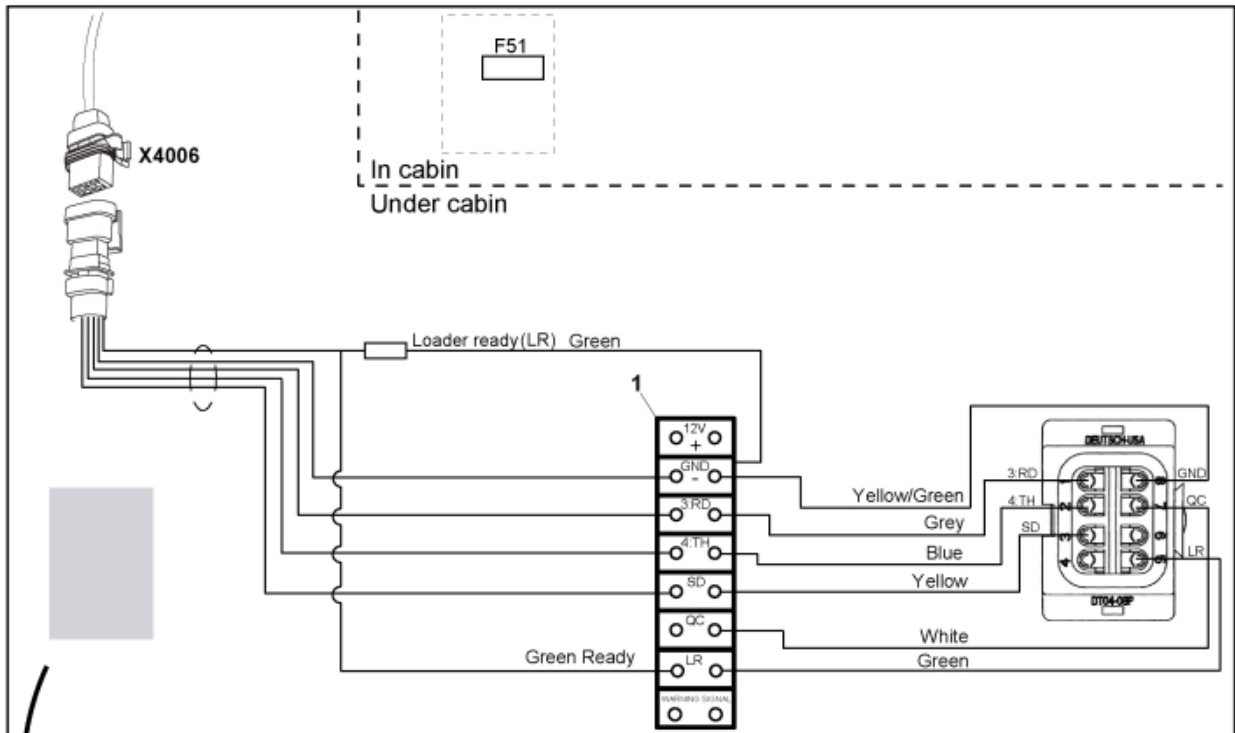

M 10378340B-1

M 10378340B-2

Alternative safety switch installation:

Note! Remove speaker and relays. They are only used as extra safety for Hydraulic locking (when safety switch don't exist)

M 10378340B-3

Part assemblies Hose kit

PartNo	Pos	Qty	Name	Specifications
10378340B			Hose kit	
60016150	1	1	Electr. Cable	
5102185	2	1 PCS	Harness	
5050852	3	1 PCS	Fuse holder	
5050853	4	1 PCS	Fuse holder	
5033919		1	Multi coupling	
5044990	20	1	• Base MC4 J. 7/8"	Replaces 5044952
5006018	21	2	• Screw	M6SF M8x25
11135173	22	1	• Decal	
11134370	23	1	• Decal	
10391712	30	1	Valve bracket	
5005999	31	2	Screw	M6SF M10x45
60028069	50	4 PCS	Hollow screw	
11120645	51	2	Banjo fitting	M22 7/8 UNF JIC
11120641	52	2 PCS	Banjo fitting	
5013614	54	8 PCS	Copper Washer	22,2 x 27,9 x 1,5
5033949	55	2	Shut-off valve	
5033606	60	6	Cable tie	7,5 x 385
9031662	61	2 PCS	Hose	7/8" JICx1050
9031663	62	2 PCS	Hose	7/8" JICx1250
60011915	63	1	Wiring harness	
60016353	64	1	Electr. Cable	
60023529	65	1 PCS	Decal	