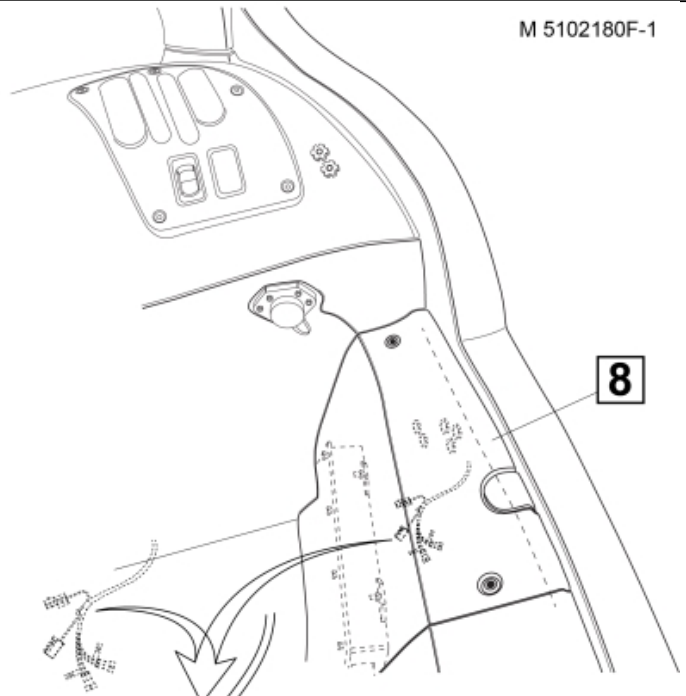

6

7

1

2

1

3

3

4

3

2

4

3

M 5102180F-1

8

CNH Harness  
inside cab

11

From loader

Multi

Singel

1

(-)

(+)

Safety switch (Option)  
(for hydraulic implement locking)  
Part no. 5102112  
(included in 5220693F)

---

**Description** CNH  
**Part assemblies** Electric handle kit  
**Specification** Specification: CNH

---

<b>PartNo</b>	<b>Pos</b>	<b>Qty</b>	<b>Name</b>	<b>Specifications</b>
5102180F			Electric handle kit	CNH
5102178	1	1	Cable cpl.	
10388452	2	1	Sleeve	
5021135	3	1	Handle	
5033621	4	10	Cable tie	4.6x150