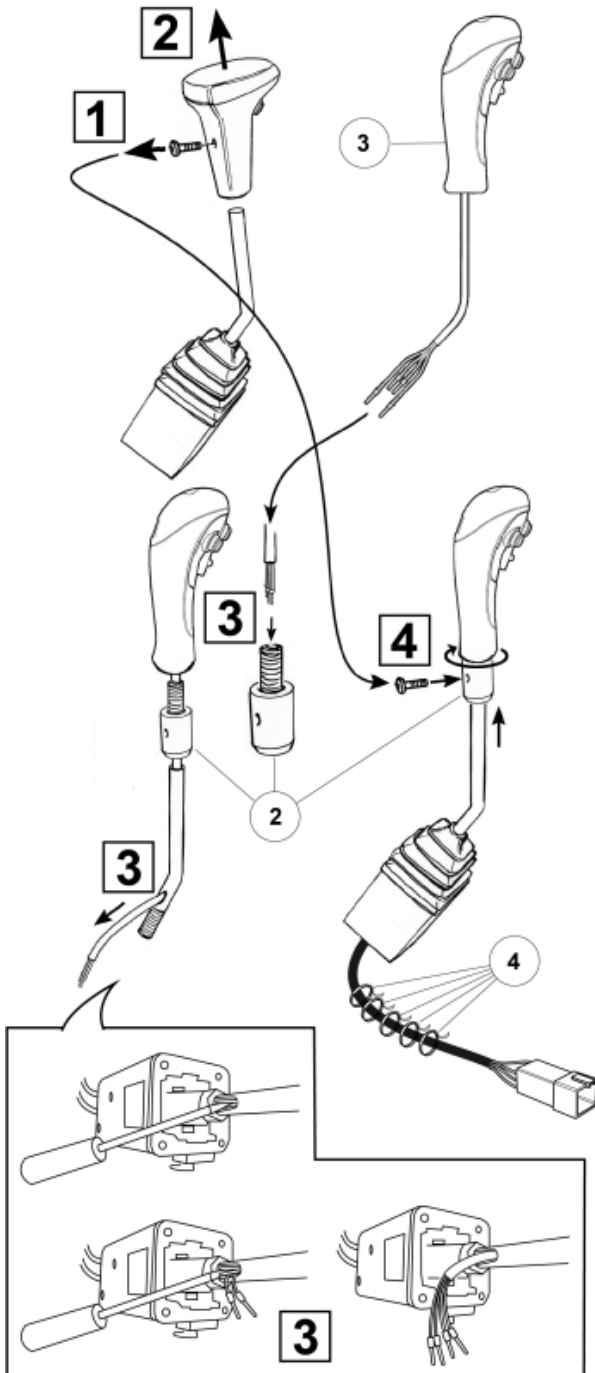

2

1

3

3

4

3

2

4

3

M 5102180F-1