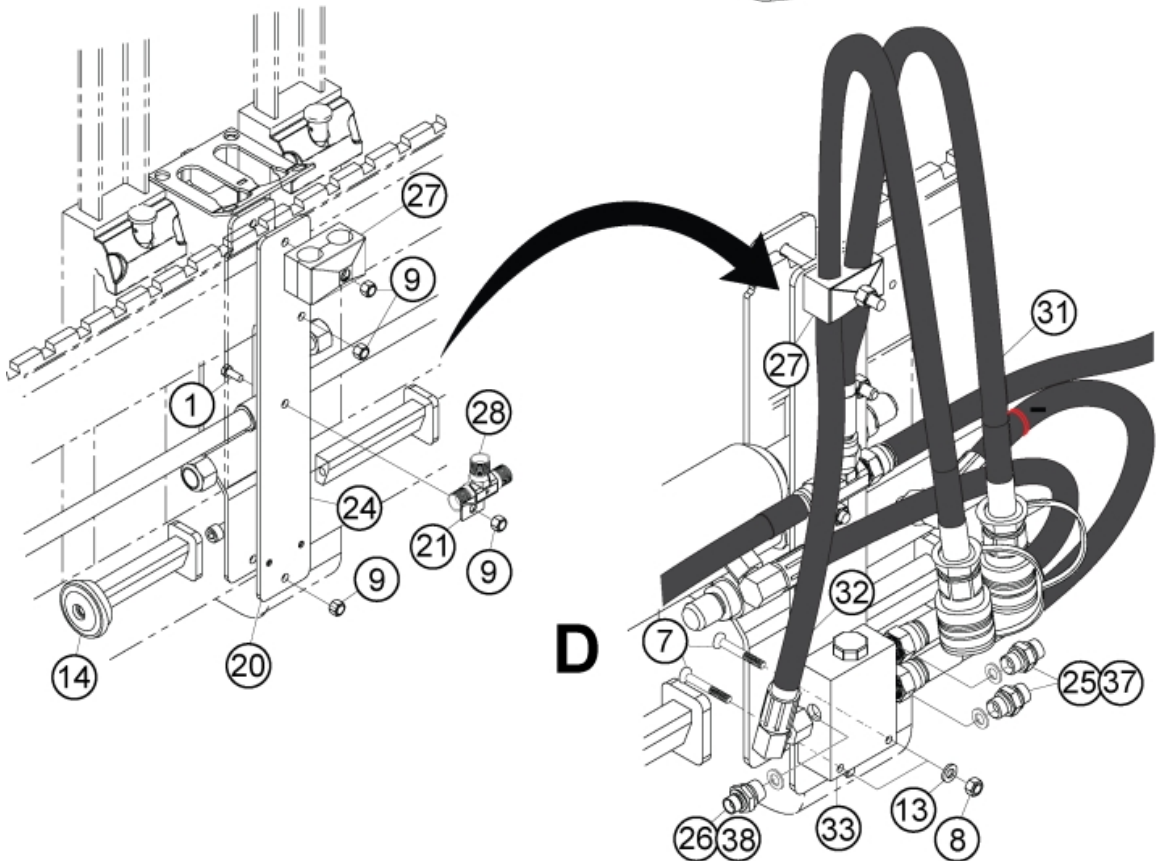

M 11252050\_1

**C**

**D**

M 11252050\_2

**Part assemblies** Hydraulic Pallet Fork

PartNo	Pos	Qty	Name	Specifications
11252050		1 PCS	Hydraulic Pallet Fork	
5002051	1	1	Screw	M6S 8 x 20
5002057	2	2 PCS	Screw	M6S M8x70
5002063	3	1	Screw	M6S 8x100
5002161	4	2 PCS	Screw	M6S M16 x 100 (8.8)
5004917	5	2	Screw	
5006032	6	4	Screw	MF6S 8x35 8.8 Fzb
5006033	7	2 PCS	Screw	MF6S M6X45 8.8 Fzb
5011552	8	2	Locking nut	M6 Locking
5011553	9	8	Nut	M6M M8 Loc-king
5011557	10	2	Nut	Loc-King M16
5011559	11	4	Nut	Loc-king M20x2,5 (10), Part is included in kit 11255098 Attachment kit Dieci Large, 11255234 Attachment kit Dieci Medium, 11255238 Attachment kit Dieci Small, 11255241 Attachment kit JLG Deutz, 11255233 Attachment kit Schäffer type SWH, 11255326 Attachment kit Weidemann, 11255184 Attachment kit CAT TH, 11255096 Attachment kit Merlo
5011933	12	1 PCS	Distance nut	M20
5013108	13	2	Washer	BRB 6,4 x 12 x 1,5
5215131	14	2	Locking cover	
11262390	15	1 PCS	Console LH	
11262395	16	2 PCS	Guide plate	
11262396	17	1 PCS	Console RH	
11262398	18	1 PCS	Gable RH	
11262399	19	1 PCS	Gable LH	
11262432	20	1 PCS	Front plate	
11262404	21	1 PCS	Holder plate	
11262406	22	2 PCS	Rod	
11262411	23	2	Locking Pin	
11262402	24	1 PCS	Suspension plate	
1120010	25	2	Adaptor	
1120011	26	1	Adaptor	R1/2"-R3/8"
5016968	27	1	Hose clamp	
5028233	28	1 PCS	T-Adapter	
9032241	29	2 PCS	Hose	3/8" 610
9032242	30	2 PCS	Hose	3/8" 520
9032244	31	1 PCS	Hose cpl.	3/8"
9032247	32	1 PCS	Hose cpl.	3/8"
10550461	33	1 PCS	Flow divider	
12724210-1	34	2 PCS	Cylinder	D50/32
11262474	35	4 PCS	Washer	10 mm
11262441	36	4 PCS	Washer	8 mm
5013852	37	2	Dowty washer	Tredo 3/8"
5013853	38	1	Dowty washer	Tredo 1/2", Part is included in kit 60007907 Hose cpl., 9032177 Hose cpl.
5033606	39	2	Cable tie	7,5 x 385
60010028	40	1 PCS	Parking Support	