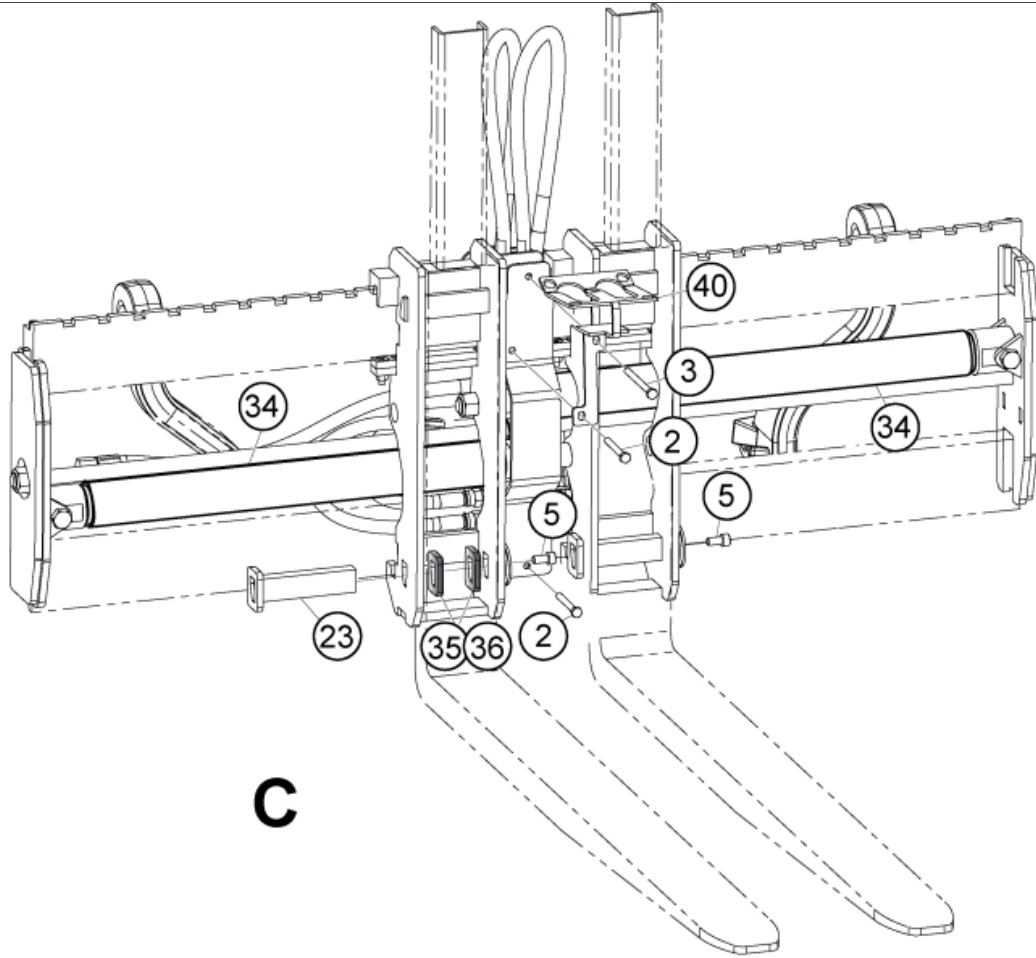

M 11252050\_1

**C**

**D**

M 11252050\_2

**Part assemblies** Hydraulic Pallet Fork

PartNo	Pos	Qty	Name	Specifications
11252050		1 PCS	Hydraulic Pallet Fork	
5002051	1	1	Screw	M6S 8 x 20
5002057	2	2 PCS	Screw	M6S M8x70
5002063	3	1	Screw	M6S 8x100
5002161	4	2 PCS	Screw	M6S M16 x 100 (8.8)
5004917	5	2	Screw	
5006032	6	4	Screw	MF6S 8x35 8.8 Fzb
5006033	7	2 PCS	Screw	MF6S M6X45 8.8 Fzb
5011552	8	2	Locking nut	M6 Locking
5011553	9	8	Nut	M6M M8 Loc-king
5011557	10	2	Nut	Loc-King M16
5011559	11	4	Nut	Loc-king M20x2,5 (10), Part is included in kit 11255098 Attachment kit Dieci Large, 11255234 Attachment kit Dieci Medium, 11255238 Attachment kit Dieci Small, 11255241 Attachment kit JLG Deutz, 11255233 Attachment kit Schäffer type SWH, 11255326 Attachment kit Weidemann, 11255184 Attachment kit CAT TH, 11255096 Attachment kit Merlo
5011933	12	1 PCS	Distance nut	M20
5013108	13	2	Washer	BRB 6,4 x 12 x 1,5
5215131	14	2	Locking cover	
11262390	15	1 PCS	Console LH	
11262395	16	2 PCS	Guide plate	
11262396	17	1 PCS	Console RH	
11262398	18	1 PCS	Gable RH	
11262399	19	1 PCS	Gable LH	
11262432	20	1 PCS	Front plate	
11262404	21	1 PCS	Holder plate	
11262406	22	2 PCS	Rod	
11262411	23	2	Locking Pin	
11262402	24	1 PCS	Suspension plate	
1120010	25	2	Adaptor	
1120011	26	1	Adaptor	R1/2"-R3/8"
5016968	27	1	Hose clamp	
5028233	28	1 PCS	T-Adapter	
9032241	29	2 PCS	Hose	3/8" 610
9032242	30	2 PCS	Hose	3/8" 520
9032244	31	1 PCS	Hose cpl.	3/8"
9032247	32	1 PCS	Hose cpl.	3/8"
10550461	33	1 PCS	Flow divider	
12724210-1	34	2 PCS	Cylinder	D50/32
11262474	35	4 PCS	Washer	10 mm
11262441	36	4 PCS	Washer	8 mm
5013852	37	2	Dowty washer	Tredo 3/8"
5013853	38	1	Dowty washer	Tredo 1/2", Part is included in kit 60007907 Hose cpl., 9032177 Hose cpl.
5033606	39	2	Cable tie	7,5 x 385
60010028	40	1 PCS	Parking Support	