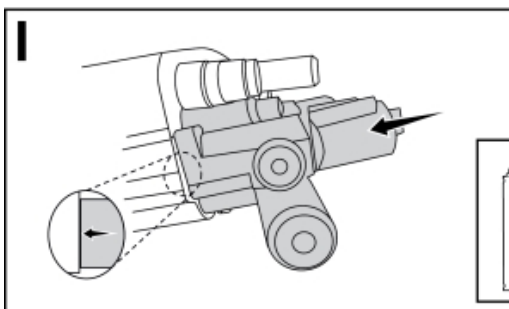

Mechanically controlled valve

M 10570184-2

Electronically controlled valve

M 10570184-1

Part assemblies Spool kit

PartNo	Pos	Qty	Name	Specifications
10570184		1 PCS	Spool kit	