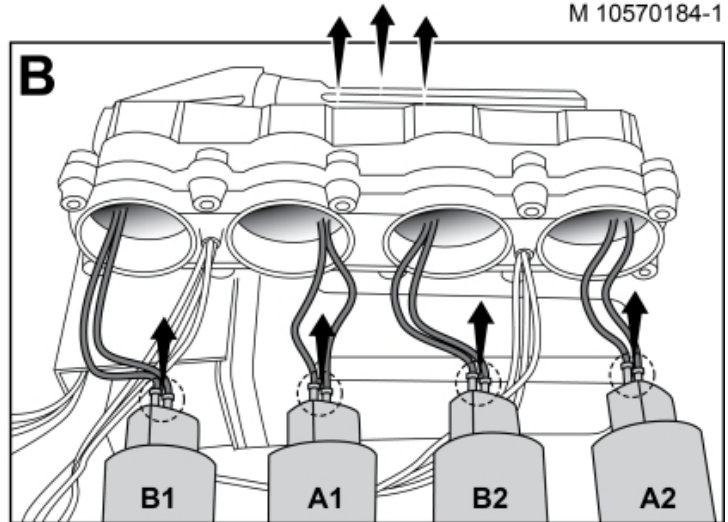

Mechanically controlled valve

M 10570184-2

Electronically controlled valve

M 10570184-1

Part assemblies Spool kit

PartNo	Pos	Qty	Name	Specifications
10570184		1 PCS	Spool kit	