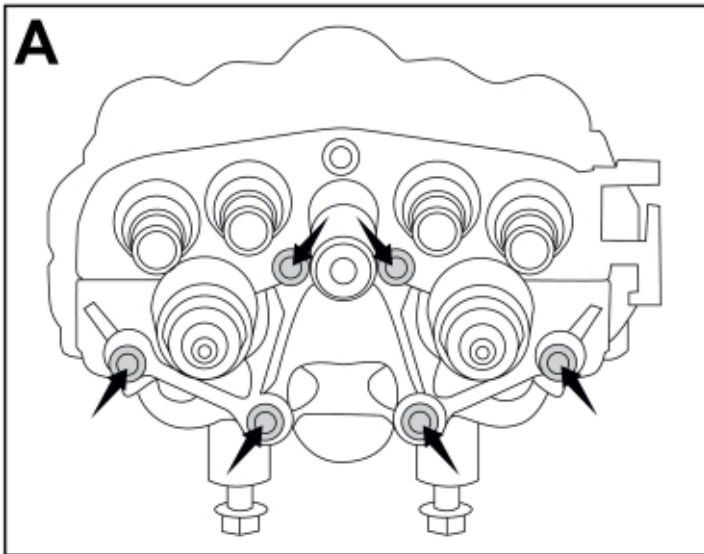

Mechanically controlled valve

M 10570184-2

Electronically controlled valve

M 10570184-1

Part assemblies Spool kit

PartNo	Pos	Qty	Name	Specifications
10570184		1 PCS	Spool kit	