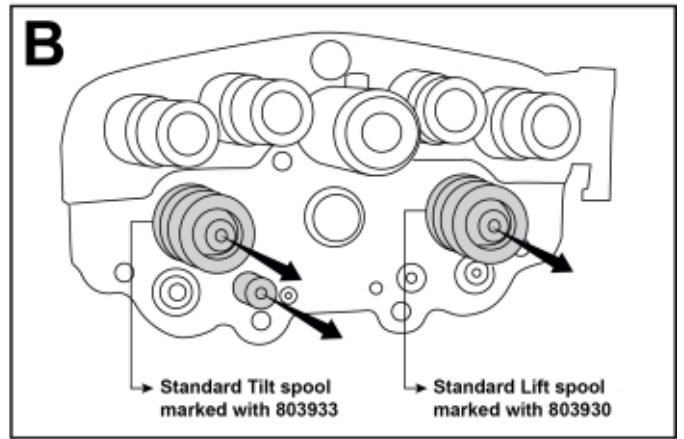

Mechanically controlled valve

M 10570184-2

Electronically controlled valve

M 10570184-1

Part assemblies Spool kit

PartNo	Pos	Qty	Name	Specifications
10570184		1 PCS	Spool kit	