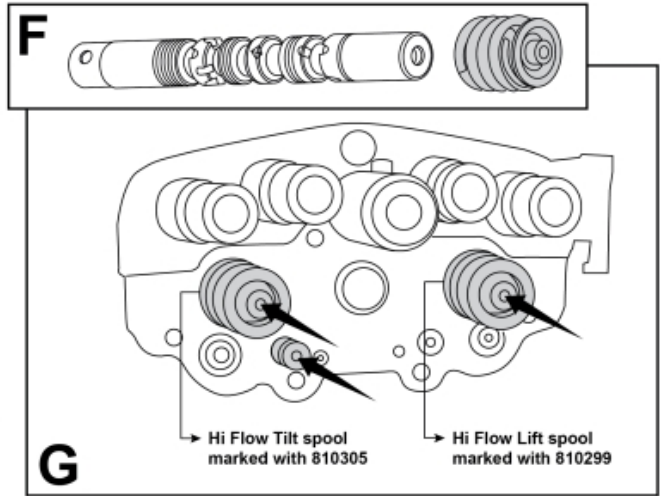

Mechanically controlled valve

M 10570184-2

Electronically controlled valve

M 10570184-1

Part assemblies Spool kit

PartNo	Pos	Qty	Name	Specifications
10570184		1 PCS	Spool kit	