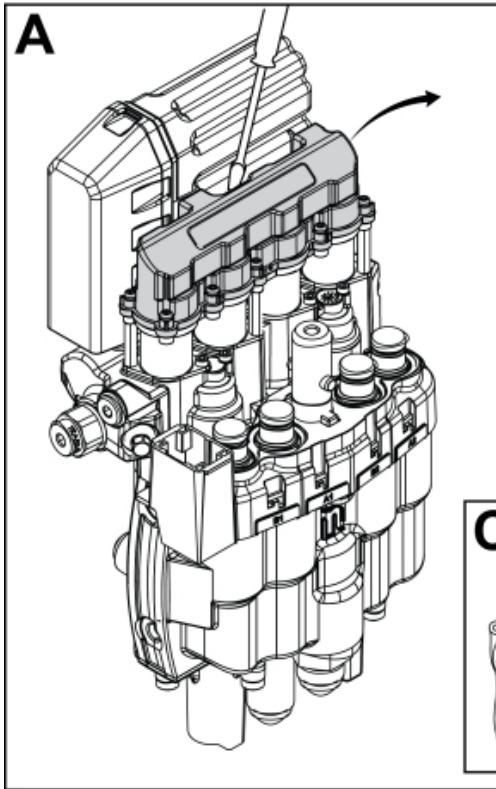

Mechanically controlled valve

M 10570184-2

Electronically controlled valve

M 10570184-1

Part assemblies Spool kit

PartNo	Pos	Qty	Name	Specifications
10570184		1 PCS	Spool kit	