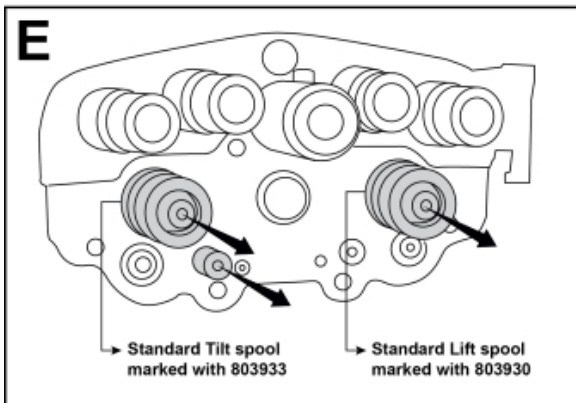

Mechanically controlled valve

M 10570184-2

Electronically controlled valve

M 10570184-1

Part assemblies Spool kit

PartNo	Pos	Qty	Name	Specifications
10570184		1 PCS	Spool kit	