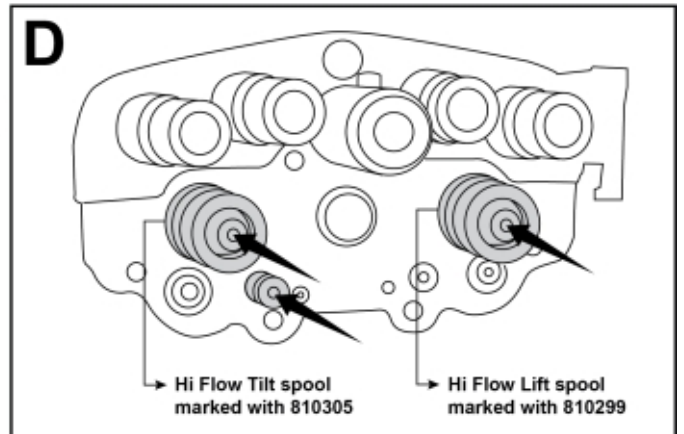

Mechanically controlled valve

M 10570184-2

Electronically controlled valve

M 10570184-1

Part assemblies Spool kit

PartNo	Pos	Qty	Name	Specifications
10570184		1 PCS	Spool kit	