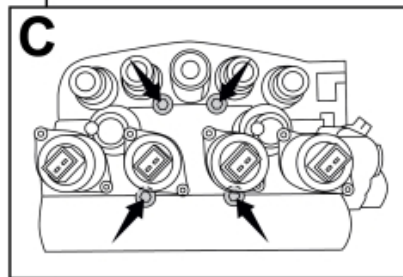

Mechanically controlled valve

M 10570184-2

Electronically controlled valve

M 10570184-1

Part assemblies Spool kit

PartNo	Pos	Qty	Name	Specifications
10570184		1 PCS	Spool kit	