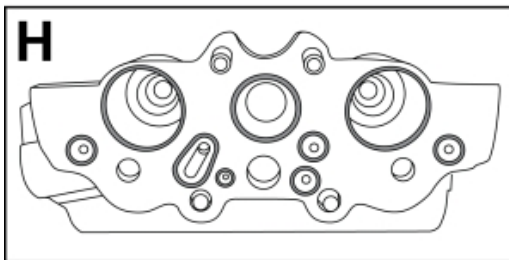

Mechanically controlled valve

M 10570184-2

Electronically controlled valve

M 10570184-1

Part assemblies Spool kit

PartNo	Pos	Qty	Name	Specifications
10570184		1 PCS	Spool kit	