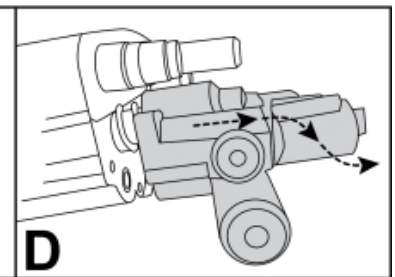

Mechanically controlled valve

M 10570184-2

Electronically controlled valve

M 10570184-1

Part assemblies Spool kit

PartNo	Pos	Qty	Name	Specifications
10570184		1 PCS	Spool kit	