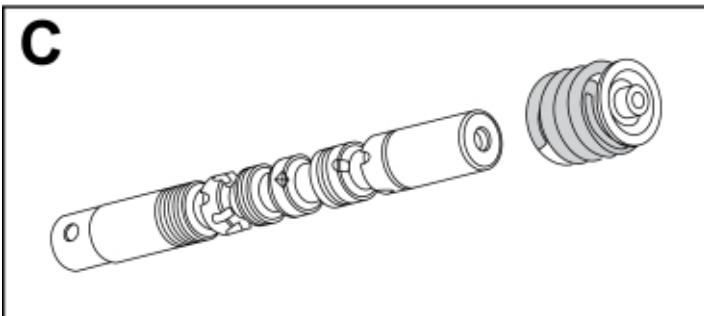

Mechanically controlled valve

M 10570184-2

Electronically controlled valve

M 10570184-1

Part assemblies Spool kit

PartNo	Pos	Qty	Name	Specifications
10570184		1 PCS	Spool kit	