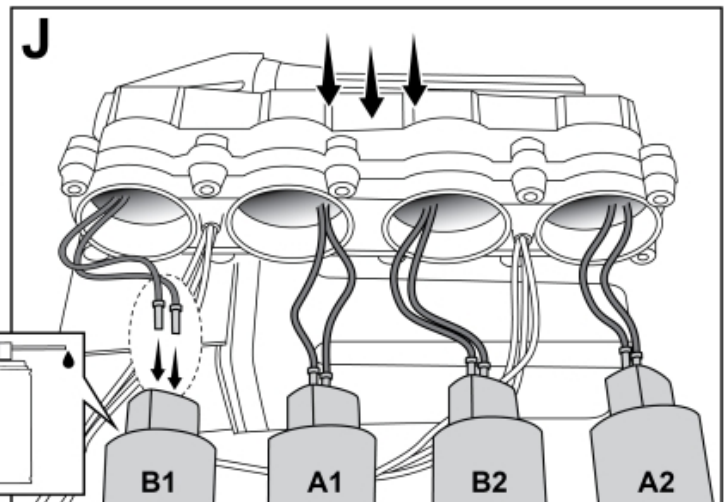

Mechanically controlled valve

M 10570184-2

Electronically controlled valve

M 10570184-1

Part assemblies Spool kit

PartNo	Pos	Qty	Name	Specifications
10570184		1 PCS	Spool kit	