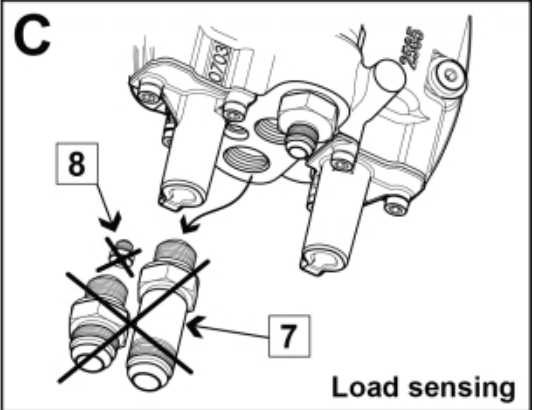

A

M 5034283-1

B

Open center

C

Load sensing

D

E

120 Nm

80 Nm

11

Part assemblies Live3 Electro AS Kit

PartNo	Pos	Qty	Name	Specifications
5034283			Live3 Electro AS Kit	
5004061	2	2	Screw	MC6S M8x20
5034234	3	1	Parking support kit	Replaces 5034233, 5033972
5034236	4	1 PCS	Bracket	Replaces 5033902
5102120	5	1	Cable cpl.	
10570171	6	1 PCS	Valve Live3 M. P. R LS/OC	