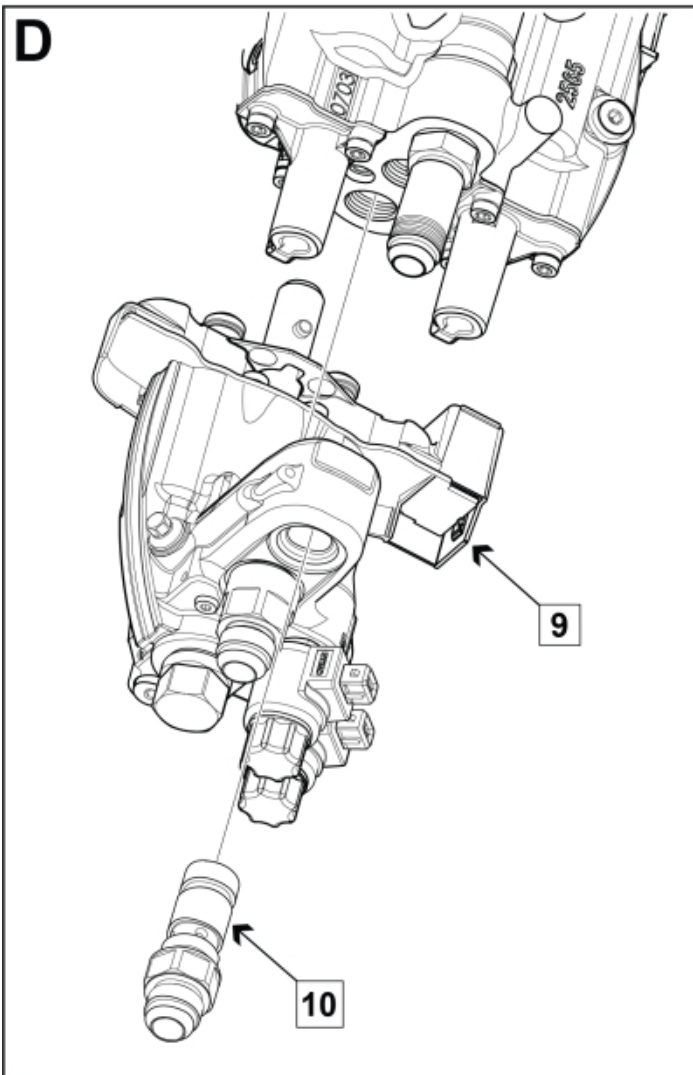

A

M 5034283-1

B

Open center

C

Load sensing

D

E

120 Nm

80 Nm

11

Part assemblies Live3 Electro AS Kit

PartNo	Pos	Qty	Name	Specifications
5034283			Live3 Electro AS Kit	
5004061	2	2	Screw	MC6S M8x20
5034234	3	1	Parking support kit	Replaces 5034233, 5033972
5034236	4	1 PCS	Bracket	Replaces 5033902
5102120	5	1	Cable cpl.	
10570171	6	1 PCS	Valve Live3 M. P. R LS/OC	