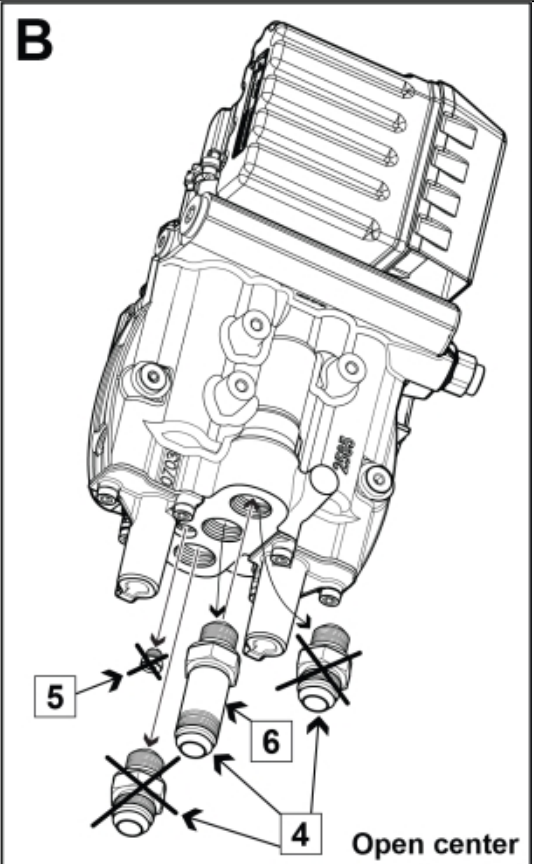

A

M 5034283-1

B

Open center

C

Load sensing

D

E

120 Nm

80 Nm

11

Part assemblies Live3 Electro AS Kit

PartNo	Pos	Qty	Name	Specifications
5034283			Live3 Electro AS Kit	
5004061	2	2	Screw	MC6S M8x20
5034234	3	1	Parking support kit	Replaces 5034233, 5033972
5034236	4	1 PCS	Bracket	Replaces 5033902
5102120	5	1	Cable cpl.	
10570171	6	1 PCS	Valve Live3 M. P. R LS/OC	