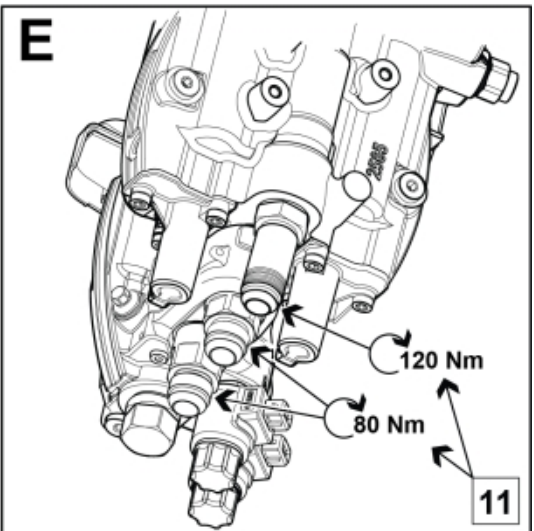

A

M 5034283-1

B

Open center

C

Load sensing

D

E

120 Nm

80 Nm

11

Part assemblies Live3 Electro AS Kit

PartNo	Pos	Qty	Name	Specifications
5034283			Live3 Electro AS Kit	
5004061	2	2	Screw	MC6S M8x20
5034234	3	1	Parking support kit	Replaces 5034233, 5033972
5034236	4	1 PCS	Bracket	Replaces 5033902
5102120	5	1	Cable cpl.	
10570171	6	1 PCS	Valve Live3 M. P. R LS/OC	