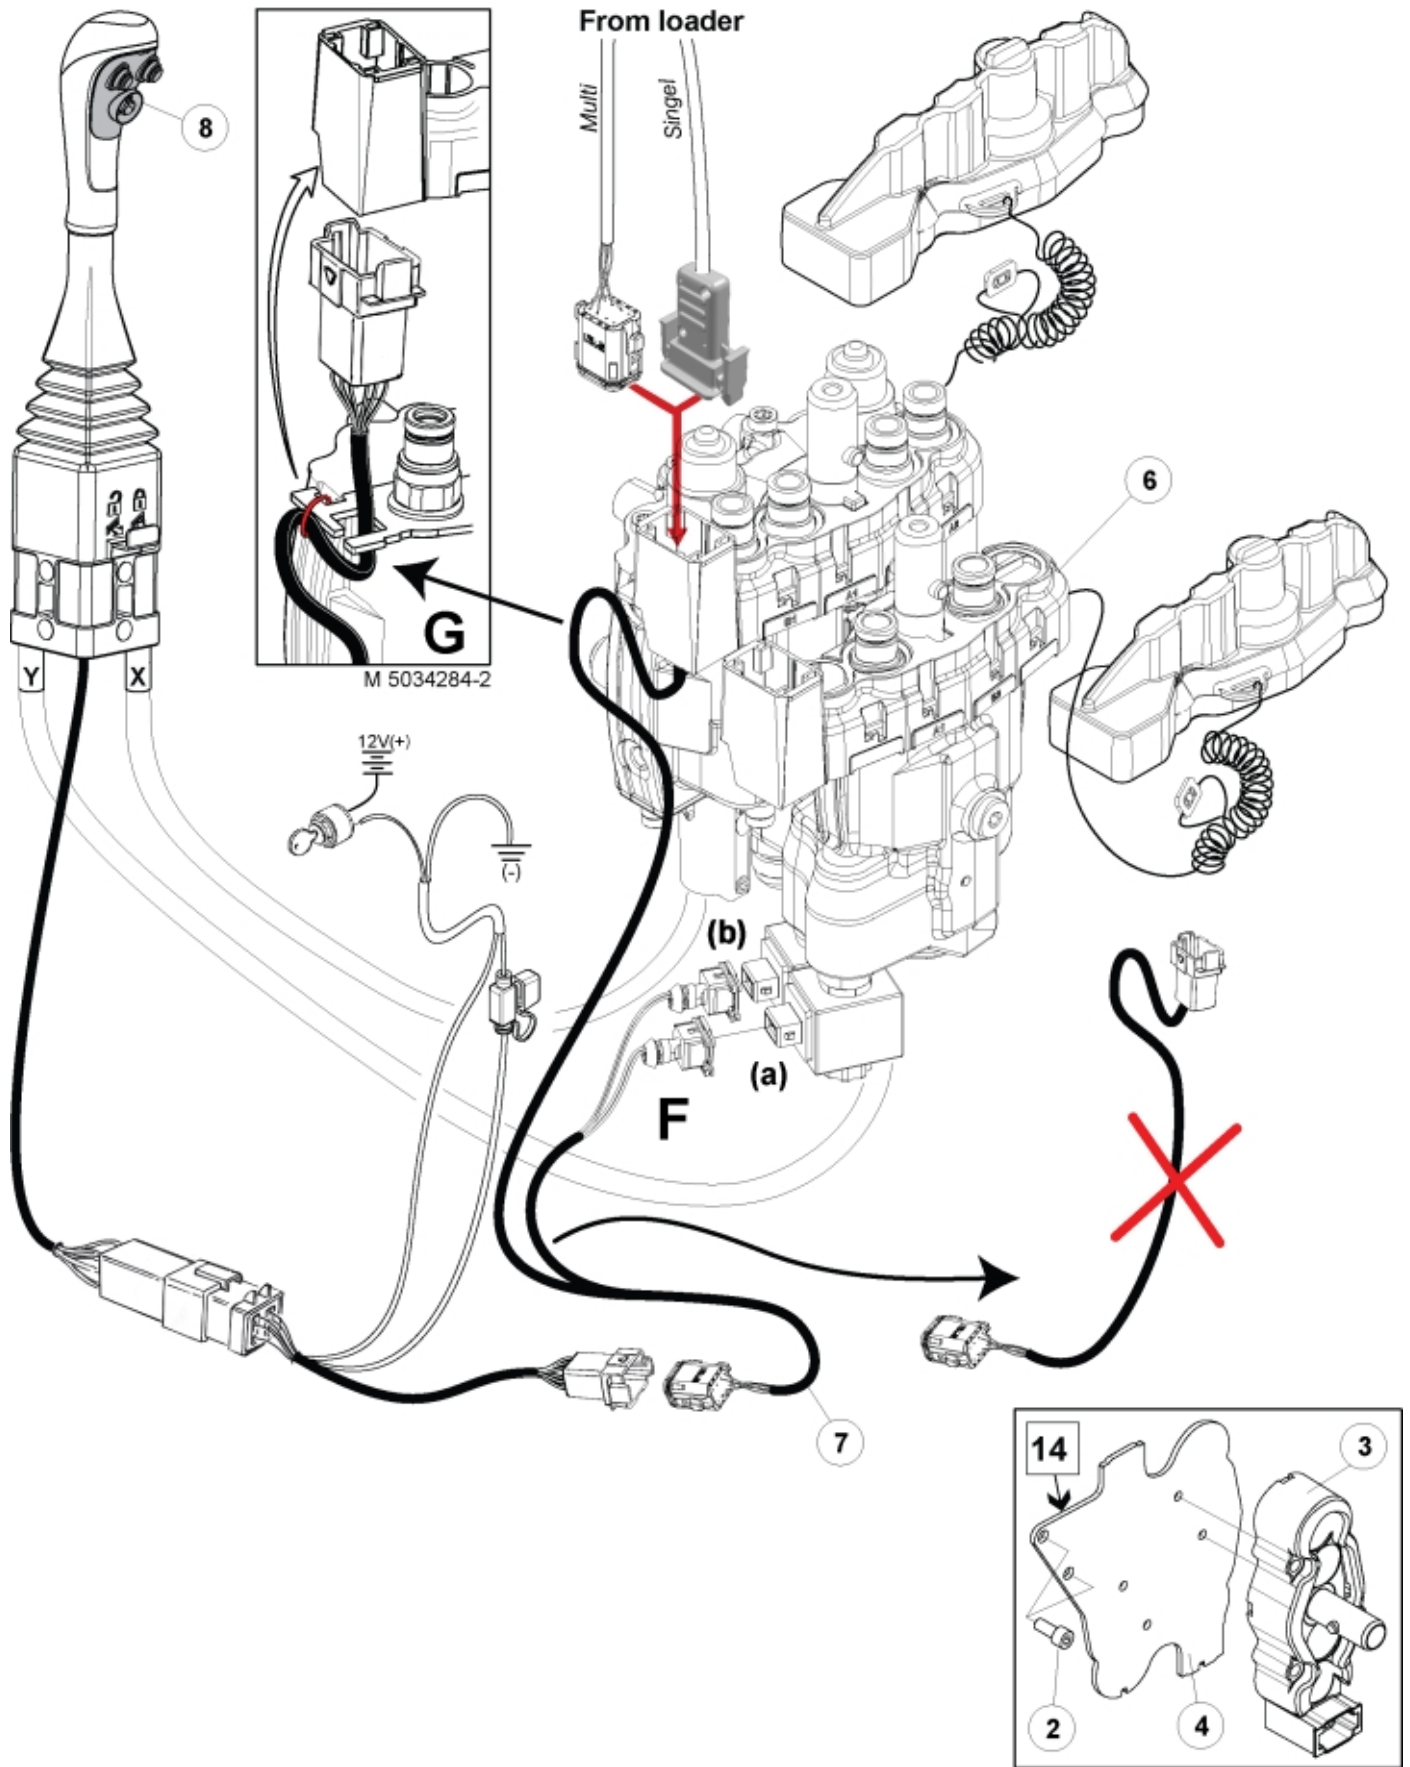

M 5034284-1

Part assemblies Live3 Ergo AS Kit

PartNo	Pos	Qty	Name	Specifications
5034284			Live3 Ergo AS Kit	
5004061	2	2	Screw	MC6S M8x20
5034234	3	1	Parking support kit	Replaces 5034233, 5033972
5034236	4	1 PCS	Bracket	Replaces 5033902
10570171	6	1 PCS	Valve Live3 M. P. R LS/OC	
5102239	7	1 PCS	Harness	
5021959		1 PCS	Switch cpl.	
5021958	8	1	• Insert	3 switches
5033621	9	5	• Cable tie	4.6x150