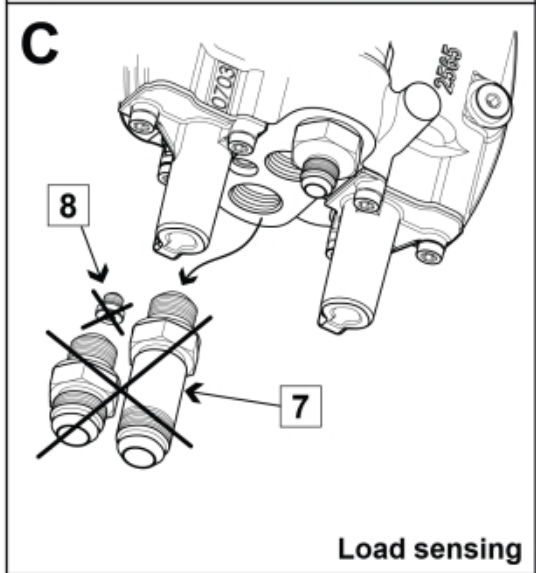

M 5034284-1

Part assemblies Live3 Ergo AS Kit

PartNo	Pos	Qty	Name	Specifications
5034284			Live3 Ergo AS Kit	
5004061	2	2	Screw	MC6S M8x20
5034234	3	1	Parking support kit	Replaces 5034233, 5033972
5034236	4	1 PCS	Bracket	Replaces 5033902
10570171	6	1 PCS	Valve Live3 M. P. R LS/OC	
5102239	7	1 PCS	Harness	
5021959		1 PCS	Switch cpl.	
5021958	8	1	• Insert	3 switches
5033621	9	5	• Cable tie	4.6x150