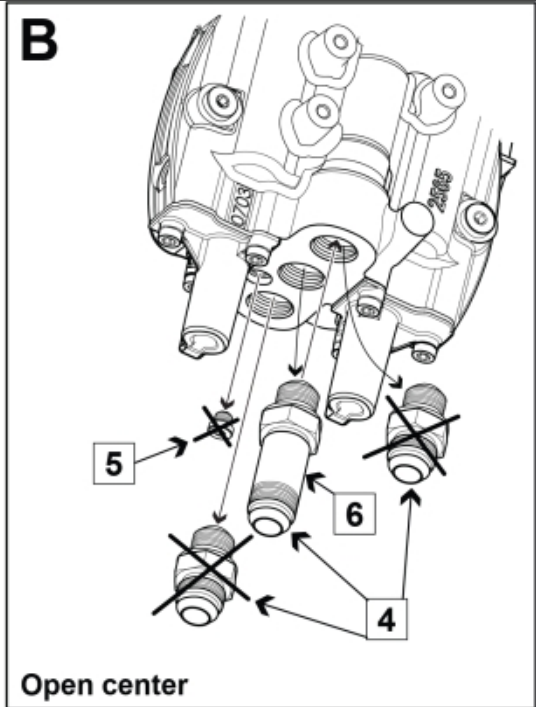

M 5034284-1

Part assemblies Live3 Ergo AS Kit

PartNo	Pos	Qty	Name	Specifications
5034284			Live3 Ergo AS Kit	
5004061	2	2	Screw	MC6S M8x20
5034234	3	1	Parking support kit	Replaces 5034233, 5033972
5034236	4	1 PCS	Bracket	Replaces 5033902
10570171	6	1 PCS	Valve Live3 M. P. R LS/OC	
5102239	7	1 PCS	Harness	
5021959		1 PCS	Switch cpl.	
5021958	8	1	• Insert	3 switches
5033621	9	5	• Cable tie	4.6x150