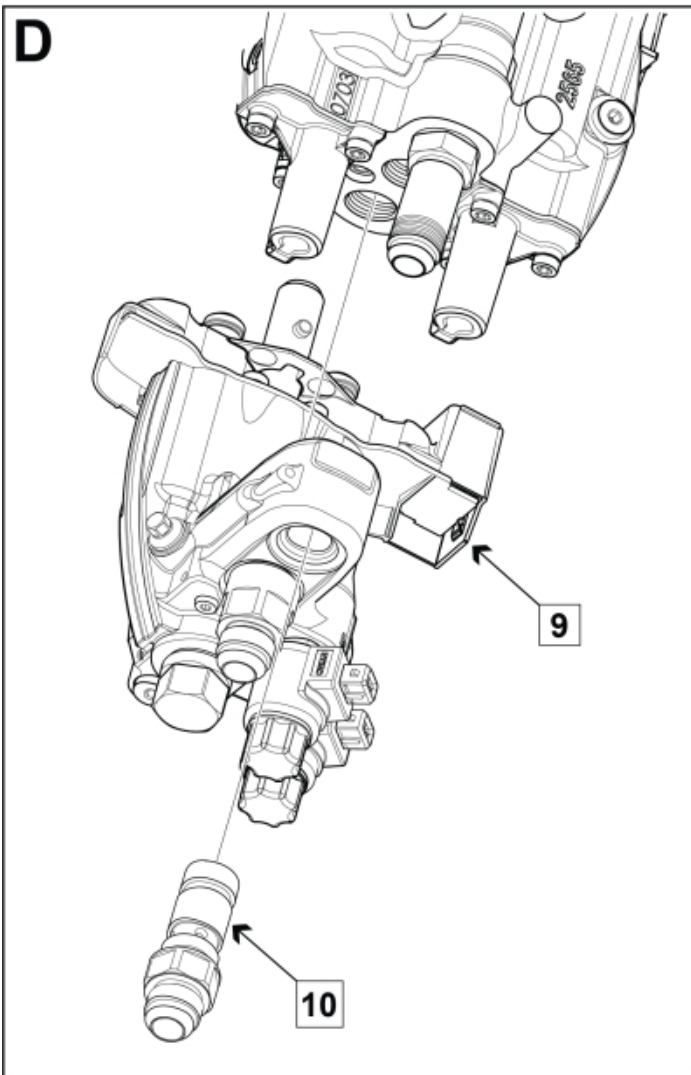

M 5034284-1

Part assemblies Live3 Ergo AS Kit

PartNo	Pos	Qty	Name	Specifications
5034284			Live3 Ergo AS Kit	
5004061	2	2	Screw	MC6S M8x20
5034234	3	1	Parking support kit	Replaces 5034233, 5033972
5034236	4	1 PCS	Bracket	Replaces 5033902
10570171	6	1 PCS	Valve Live3 M. P. R LS/OC	
5102239	7	1 PCS	Harness	
5021959		1 PCS	Switch cpl.	
5021958	8	1	• Insert	3 switches
5033621	9	5	• Cable tie	4.6x150