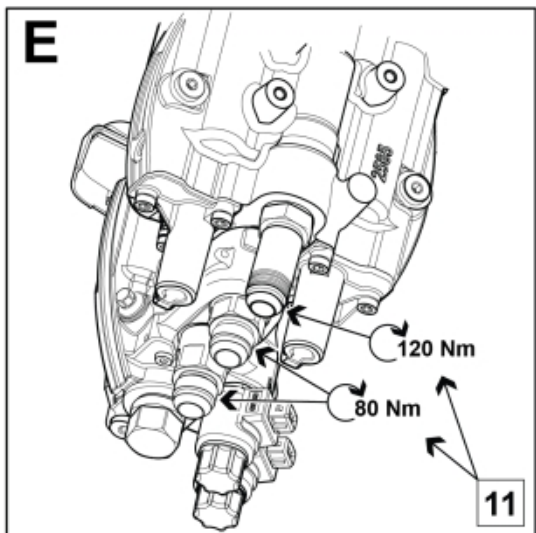

M 5034284-1

Part assemblies Live3 Ergo AS Kit

PartNo	Pos	Qty	Name	Specifications
5034284			Live3 Ergo AS Kit	
5004061	2	2	Screw	MC6S M8x20
5034234	3	1	Parking support kit	Replaces 5034233, 5033972
5034236	4	1 PCS	Bracket	Replaces 5033902
10570171	6	1 PCS	Valve Live3 M. P. R LS/OC	
5102239	7	1 PCS	Harness	
5021959		1 PCS	Switch cpl.	
5021958	8	1	• Insert	3 switches
5033621	9	5	• Cable tie	4.6x150