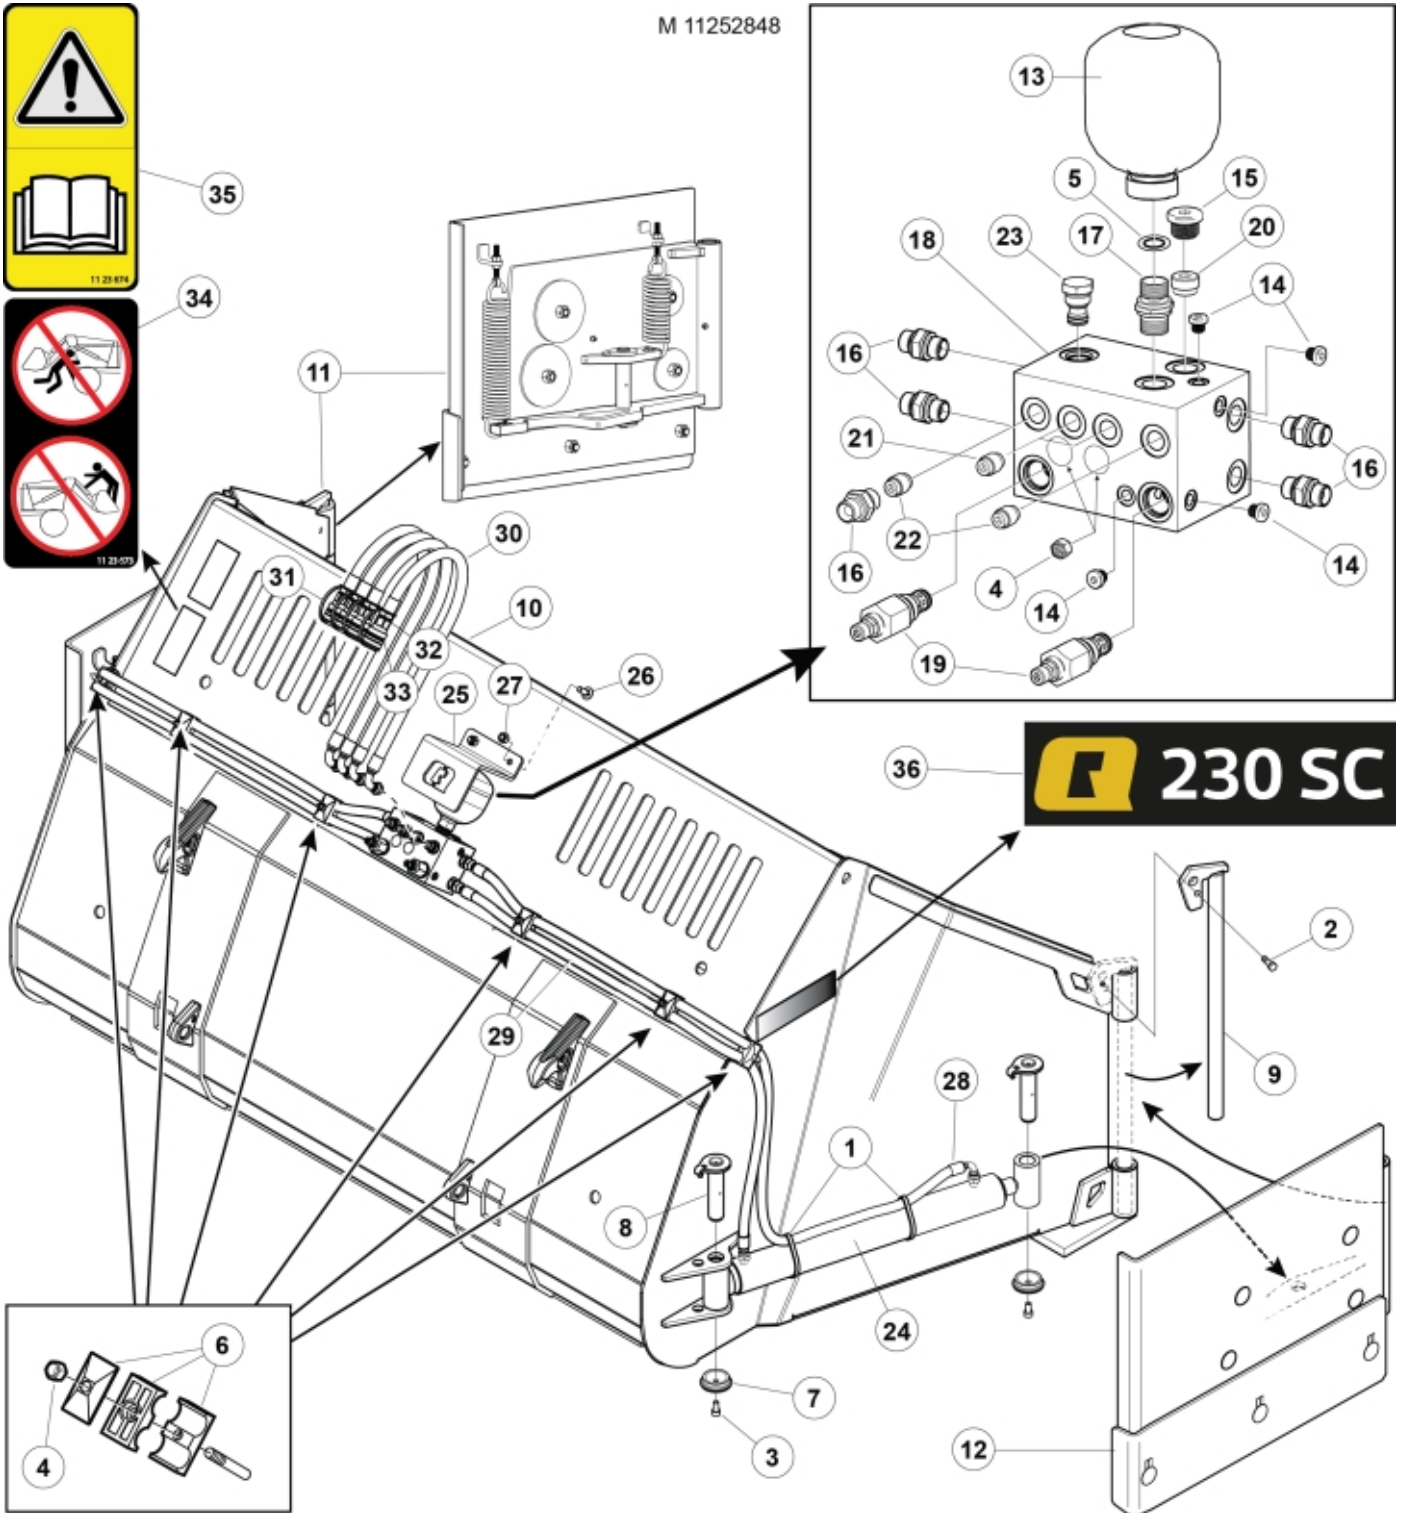

M 11252848

Part assemblies Specification Special Clearing Bucket, Euro
Year From: 01/10/2013 00:00:00
: 01/08/2022 00:00:00

PartNo	Pos	Qty	Name	Specifications
11252848		1 PCS	Special Clearing Bucket, Euro	01/10/2013 00:00:00, 01/08/2022 00:00:00
1902101	1	4	Cable tie	
5002077	2	2	Screw	M6S 10x30
5004917	3	2	Screw	
5011553	4	8	Nut	M6M M8 Loc-king
5013853	5	1	Dowty washer	Tredo 1/2", Part is included in kit 60007907 Hose cpl., 9032177 Hose cpl., Part is included in kit 60007907 Hose cpl., 9032177 Hose cpl.
5016968	6	6	Hose clamp	
5215131	7	2	Locking cover	
60018046	8	2	Pivot Pin	D=30, L=127mm
11251859	9	2 PCS	Rod	
11251864	10	1 PCS	Bucket 230 Euro	
11262548	11	1 PCS	Flap LH cpl.	
11262579	12	1 PCS	Flap RH cpl.	
5050692	13	1 PCS	Accumulator	
5028242	14	4	Plug	G1/8"
5028245	15	1	Plug	G1/2"
5028255	16	8 PCS	Adaptor	G3/8" - G3/8"
5028256	17	1 PCS	Adaptor	G1/2" - G1/2"
5034287	18	1 PCS	Block	
5034288	19	2 PCS	Pressure relief valve	
5034289	20	1 PCS	Check valve	
5034290	21	2 PCS	Restrictor valve	
5034291	22	2 PCS	Restrictor valve	
5034293	23	1 PCS	Plug	
12724610-1	24	2 PCS	Cylinder	
60019954-22	25	1 PCS	Cover plate	
5006002	26	2	Screw	MVBF 10x30
5011554	27	2	Nut	Loc-King M10
9032298			Hose kit	
9032290	28	2 PCS	• Hose	3/8" L=1930mm
9032291	29	2 PCS	• Hose	3/8" L=1430mm
9032289	30	4 PCS	• Hose cpl.	
5044130	31	4	•• Dust Cover	Part is included in kit 60007907 Hose cpl., 9032177 Hose cpl.
5013853	32	4	•• Dowty washer	Tredo 1/2", Part is included in kit 60007907 Hose cpl., 9032177 Hose cpl., Part is included in kit 60007907 Hose cpl., 9032177 Hose cpl.
5044127	33	4	•• Quick Coupling	1/2", Part is included in kit 60007907 Hose cpl., 9032177 Hose cpl.
1123673	34	1	Warning decal	
1123674	35	1	Warning decal	"Read manual"
11137168	36	1 PCS	Decal	230 SC