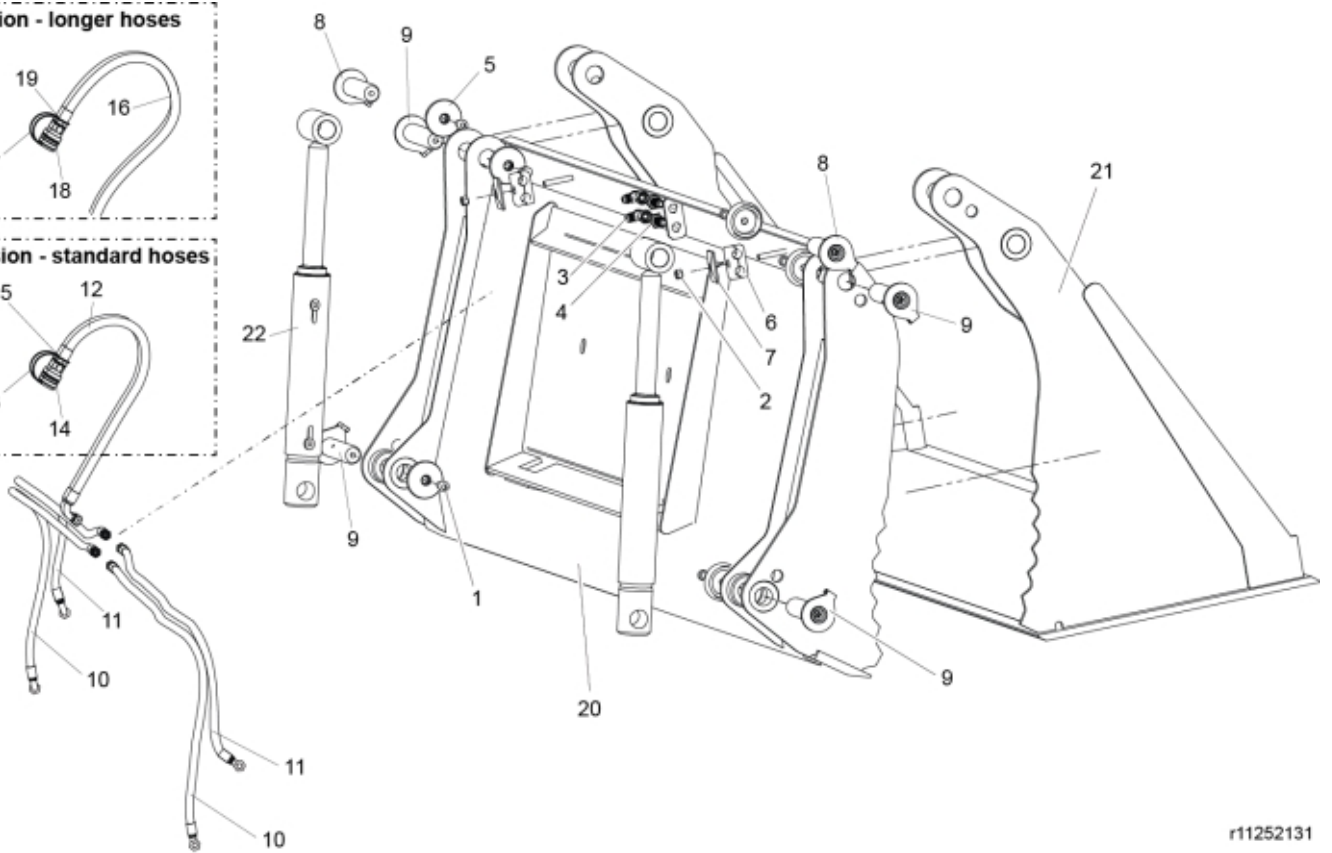

**L-version - longer hoses**

**Q-version - standard hoses**

r11252131

**Part assemblies Specification**  
 Multipurpose 210MPU Skid Steer  
 Year From: 01/06/2013 00:00:00  
 Year To: 31/12/2018 00:00:00

PartNo	Pos	Qty	Name	Specifications
5004917	1	6	Screw	
5011553	2	2	Nut	M6M M8 Loc-king
5028163	3	2 PCS	Adaptor	
5028211	4	2 PCS	Adaptor	
5215131	5	6	Locking cover	
5221576	6	2 PCS	Hose clamp	
5221582	7	2 PCS	Washer	
9020105	8	2	Pivot Pin	D=30, L=113mm
9020117	9	4	Pin	D=30mm
9032283		1 PCS	Hose kit	
9032287	10	2 PCS	• Hose	3/8" L=1260mm
9032285	11	2 PCS	• Hose	3/8" L=1070mm
9032177	Q	2 PCS	Hose cpl.	01/12/2013 00:00:00
9032178	12	1 PCS	• Hose	3/8" L=600mm, Part is included in kit 9032177 Hose cpl.
5044130	13	1	• Dust Cover	Part is included in kit 60007907 Hose cpl., 9032177 Hose cpl., Part is included in kit 60007907 Hose cpl., 9032177 Hose cpl.
5044127	14	1	• Quick Coupling	1/2", Part is included in kit 60007907 Hose cpl., 9032177 Hose cpl., Part is included in kit 60007907 Hose cpl., 9032177 Hose cpl.
5013853	15	1	• Dowty washer	Tredo 1/2", Part is included in kit 60007907 Hose cpl., 9032177 Hose cpl., Part is included in kit 60007907 Hose cpl., 9032177 Hose cpl.
60007907	L	2 PCS	Hose cpl.	01/12/2013 00:00:00
60007906	16	1 PCS	• Hose	3/8" L=1200, Part is included in kit 60007907 Hose cpl.
5044130	17	1	• Dust Cover	Part is included in kit 60007907 Hose cpl., 9032177 Hose cpl., Part is included in kit 60007907 Hose cpl., 9032177 Hose cpl.
5044127	18	1	• Quick Coupling	1/2", Part is included in kit 60007907 Hose cpl., 9032177 Hose cpl., Part is included in kit 60007907 Hose cpl., 9032177 Hose cpl.
5013853	19	1	• Dowty washer	Tredo 1/2", Part is included in kit 60007907 Hose cpl., 9032177 Hose cpl., Part is included in kit 60007907 Hose cpl., 9032177 Hose cpl.
11262525	20	1 PCS	Frame	With attachment
5022119		2	• Plug	
11262490	21	1 PCS	Grab head	
12724710-1	22	2 PCS	Cylinder	