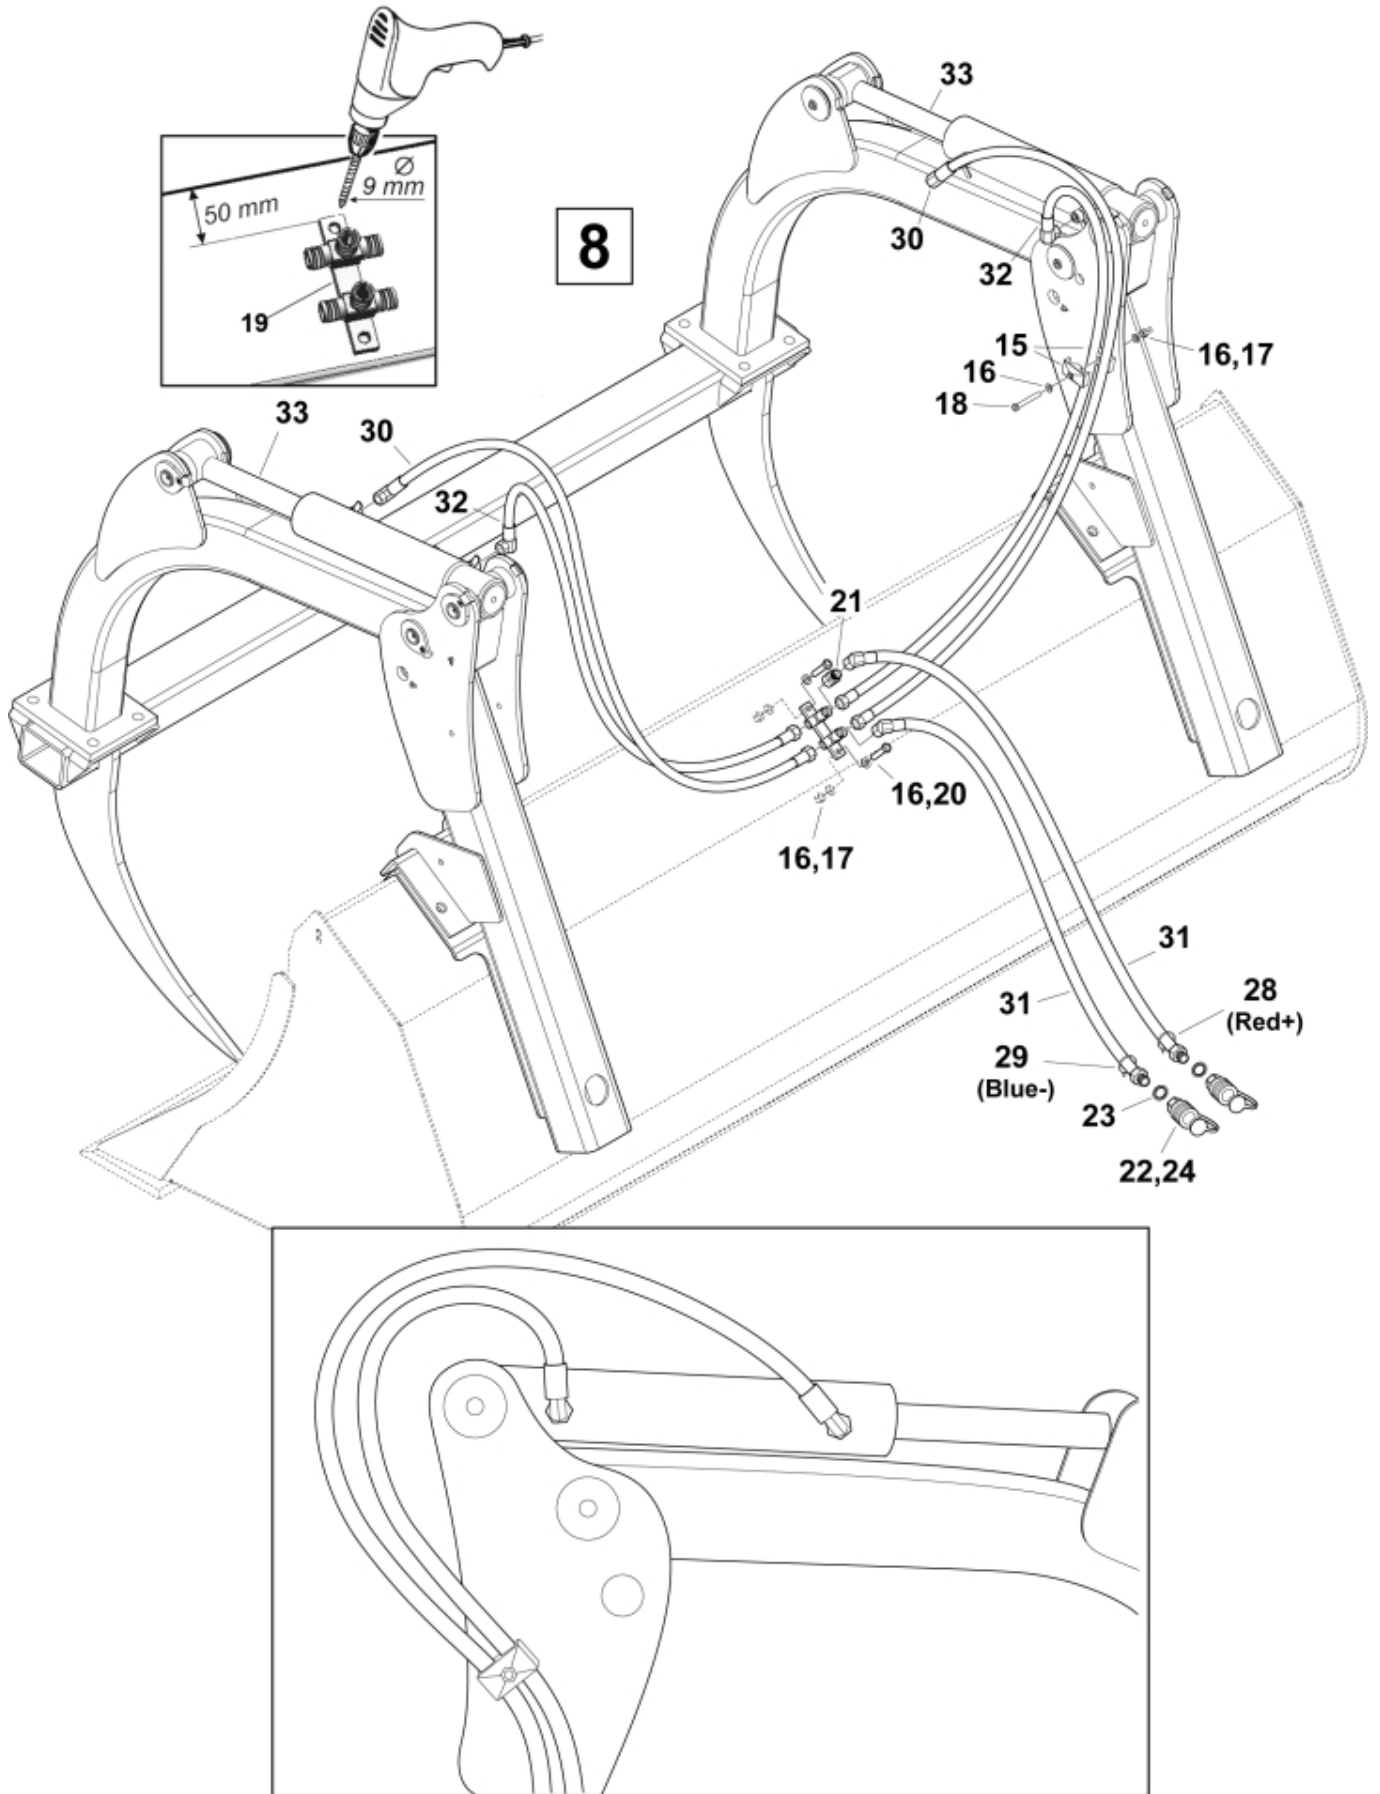

M 11250673-1

M 11250673-2

	8,8	10,9	12,9
M14	128Nm- 94ft/lbs	181Nm-133ft/lbs	217Nm-160ft/lbs
M16	197Nm-145ft/lbs	277Nm-204ft/lbs	333Nm-245ft/lbs
M18	275Nm-203ft/lbs	386Nm-284ft/lbs	463Nm-341ft/lbs
M20	385Nm-284ft/lbs	541Nm-399ft/lbs	649Nm-478ft/lbs
M22	518Nm-382ft/lbs	728Nm-534ft/lbs	874Nm-644ft/lbs
M24	665Nm-490ft/lbs	935Nm-689ft/lbs	1120Nm-825ft/lbs

M 11250673_3

Part assemblies		Utility Grapple		
Specification		Year From: 01/01/2009 00:00:00		
PartNo	Pos	Qty	Name	Specifications
11250673		1 PCS	Utility Grapple	01/01/2009 00:00:00
11261581	1	2 PCS	Support	
11261589	2	2 PCS	Beam	
11261592	3	1 PCS	Claw Beam	
11261627	4	2 PCS	Bracket	
5018515	5	2	Bushing	D30 L=20
9020043	10	2	Pin	D=30mm
60018046	11	2	Pivot Pin	D=30, L=127mm
5215131	13	6	Locking cover	
5004917	14	6	Screw	
5016968	15	2	Hose clamp	
5013101	16	8	Washer	BRB 8,4 x 16
5011553	17	4	Nut	M6M M8 Loc-king
5002059	18	2	Screw	M6S 8x60
10834151	19	1 PCS	T-Adapter	
5002054	20	2	Screw	M6S 8x35
5028260	21	1 PCS	Adaptor	3/8" (5027934)
5044127	22	2	Quick Coupling	1/2", Part is included in kit 60007907 Hose cpl., 9032177 Hose cpl.
5013853	23	2	Dowty washer	Tredo 1/2", Part is included in kit 60007907 Hose cpl., 9032177 Hose cpl.
5044130	24	2	Dust Cover	Part is included in kit 60007907 Hose cpl., 9032177 Hose cpl.
5002154	25	16	Screw	M6S 16 x 50 (8.8)
5011557	26	16	Nut	Loc-King M16
5013105	27	32	Washer	BRB 17 x 30 x 3 300HV
5022177	28	1	Cable tie	Red
5022179	29	1	Cable tie	Blue
60055520	30	2 PCS	Hose	3/8" L=2050mm
9032352	31	2 PCS	Hose	3/8" L=599mm
60055521	32	2 PCS	Hose	3/8" L=1750mm
12709710-1	33	2	Cylinder	Glossy Black
5033606		3	Cable tie	7,5 x 385
11137163		1 PCS	Decal	Utility Grapple
1123673		1	Warning decal	
1123674		1	Warning decal	"Read manual"