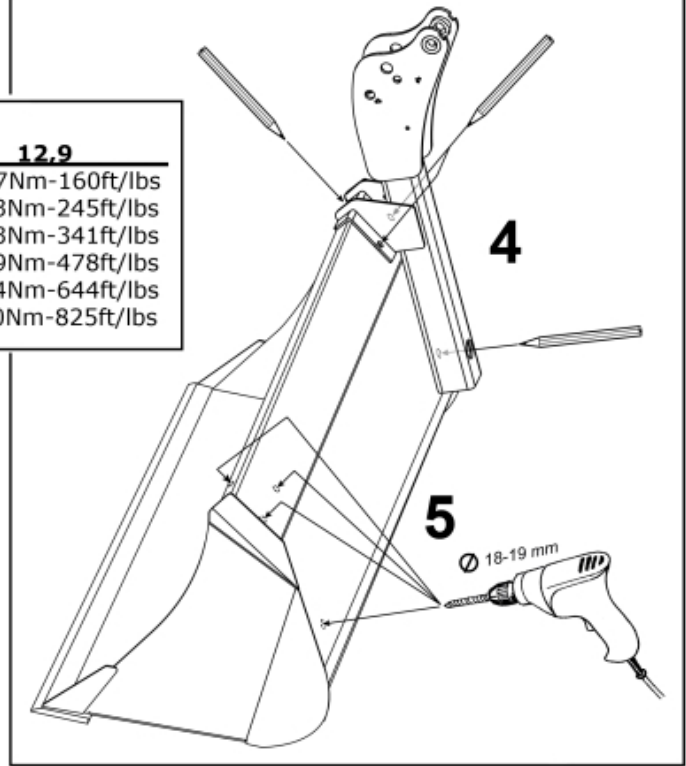

M 11250673-1

M 11250673-2

	8,8	10,9	12,9
M14	128Nm- 94ft/lbs	181Nm-133ft/lbs	217Nm-160ft/lbs
M16	197Nm-145ft/lbs	277Nm-204ft/lbs	333Nm-245ft/lbs
M18	275Nm-203ft/lbs	386Nm-284ft/lbs	463Nm-341ft/lbs
M20	385Nm-284ft/lbs	541Nm-399ft/lbs	649Nm-478ft/lbs
M22	518Nm-382ft/lbs	728Nm-534ft/lbs	874Nm-644ft/lbs
M24	665Nm-490ft/lbs	935Nm-689ft/lbs	1120Nm-825ft/lbs

M 11250673_3

Part assemblies		Utility Grapple		
Specification		Year From: 01/01/2009 00:00:00		
PartNo	Pos	Qty	Name	Specifications
11250673		1 PCS	Utility Grapple	01/01/2009 00:00:00
11261581	1	2 PCS	Support	
11261589	2	2 PCS	Beam	
11261592	3	1 PCS	Claw Beam	
11261627	4	2 PCS	Bracket	
5018515	5	2	Bushing	D30 L=20
9020043	10	2	Pin	D=30mm
60018046	11	2	Pivot Pin	D=30, L=127mm
5215131	13	6	Locking cover	
5004917	14	6	Screw	
5016968	15	2	Hose clamp	
5013101	16	8	Washer	BRB 8,4 x 16
5011553	17	4	Nut	M6M M8 Loc-king
5002059	18	2	Screw	M6S 8x60
10834151	19	1 PCS	T-Adapter	
5002054	20	2	Screw	M6S 8x35
5028260	21	1 PCS	Adaptor	3/8" (5027934)
5044127	22	2	Quick Coupling	1/2", Part is included in kit 60007907 Hose cpl., 9032177 Hose cpl.
5013853	23	2	Dowty washer	Tredo 1/2", Part is included in kit 60007907 Hose cpl., 9032177 Hose cpl.
5044130	24	2	Dust Cover	Part is included in kit 60007907 Hose cpl., 9032177 Hose cpl.
5002154	25	16	Screw	M6S 16 x 50 (8.8)
5011557	26	16	Nut	Loc-King M16
5013105	27	32	Washer	BRB 17 x 30 x 3 300HV
5022177	28	1	Cable tie	Red
5022179	29	1	Cable tie	Blue
60055520	30	2 PCS	Hose	3/8" L=2050mm
9032352	31	2 PCS	Hose	3/8" L=599mm
60055521	32	2 PCS	Hose	3/8" L=1750mm
12709710-1	33	2	Cylinder	Glossy Black
5033606		3	Cable tie	7,5 x 385
11137163		1 PCS	Decal	Utility Grapple
1123673		1	Warning decal	
1123674		1	Warning decal	"Read manual"