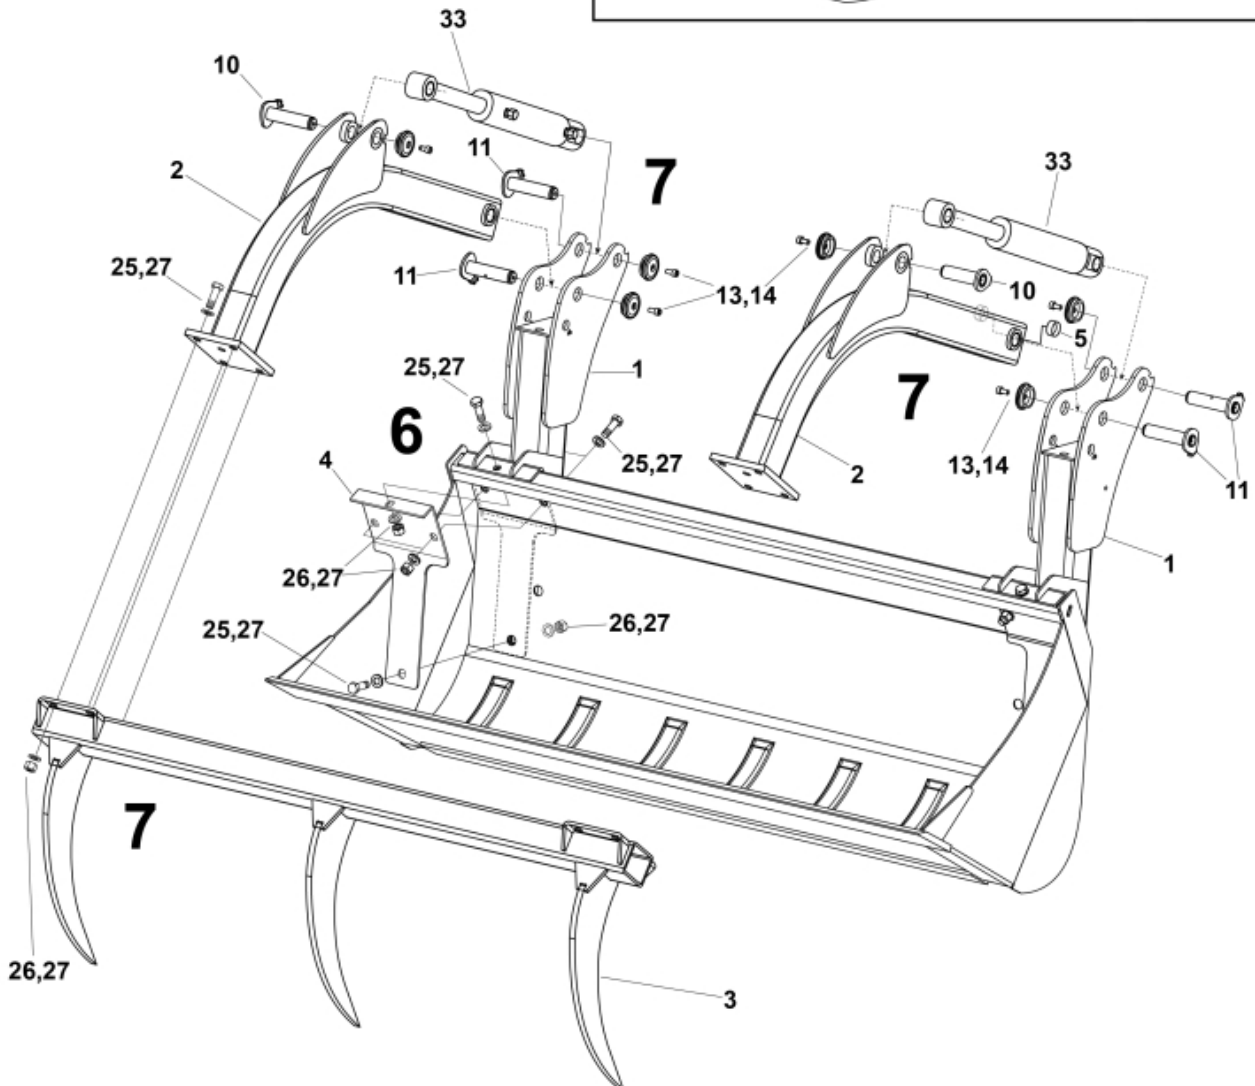

M 11250673-1

M 11250673-2

	8,8	10,9	12,9
M14	128Nm- 94ft/lbs	181Nm-133ft/lbs	217Nm-160ft/lbs
M16	197Nm-145ft/lbs	277Nm-204ft/lbs	333Nm-245ft/lbs
M18	275Nm-203ft/lbs	386Nm-284ft/lbs	463Nm-341ft/lbs
M20	385Nm-284ft/lbs	541Nm-399ft/lbs	649Nm-478ft/lbs
M22	518Nm-382ft/lbs	728Nm-534ft/lbs	874Nm-644ft/lbs
M24	665Nm-490ft/lbs	935Nm-689ft/lbs	1120Nm-825ft/lbs

M 11250673_3

Part assemblies		Utility Grapple		
Specification		Year From: 01/01/2009 00:00:00		
PartNo	Pos	Qty	Name	Specifications
11250673		1 PCS	Utility Grapple	01/01/2009 00:00:00
11261581	1	2 PCS	Support	
11261589	2	2 PCS	Beam	
11261592	3	1 PCS	Claw Beam	
11261627	4	2 PCS	Bracket	
5018515	5	2	Bushing	D30 L=20
9020043	10	2	Pin	D=30mm
60018046	11	2	Pivot Pin	D=30, L=127mm
5215131	13	6	Locking cover	
5004917	14	6	Screw	
5016968	15	2	Hose clamp	
5013101	16	8	Washer	BRB 8,4 x 16
5011553	17	4	Nut	M6M M8 Loc-king
5002059	18	2	Screw	M6S 8x60
10834151	19	1 PCS	T-Adapter	
5002054	20	2	Screw	M6S 8x35
5028260	21	1 PCS	Adaptor	3/8" (5027934)
5044127	22	2	Quick Coupling	1/2", Part is included in kit 60007907 Hose cpl., 9032177 Hose cpl.
5013853	23	2	Dowty washer	Tredo 1/2", Part is included in kit 60007907 Hose cpl., 9032177 Hose cpl.
5044130	24	2	Dust Cover	Part is included in kit 60007907 Hose cpl., 9032177 Hose cpl.
5002154	25	16	Screw	M6S 16 x 50 (8.8)
5011557	26	16	Nut	Loc-King M16
5013105	27	32	Washer	BRB 17 x 30 x 3 300HV
5022177	28	1	Cable tie	Red
5022179	29	1	Cable tie	Blue
60055520	30	2 PCS	Hose	3/8" L=2050mm
9032352	31	2 PCS	Hose	3/8" L=599mm
60055521	32	2 PCS	Hose	3/8" L=1750mm
12709710-1	33	2	Cylinder	Glossy Black
5033606		3	Cable tie	7,5 x 385
11137163		1 PCS	Decal	Utility Grapple
1123673		1	Warning decal	
1123674		1	Warning decal	"Read manual"