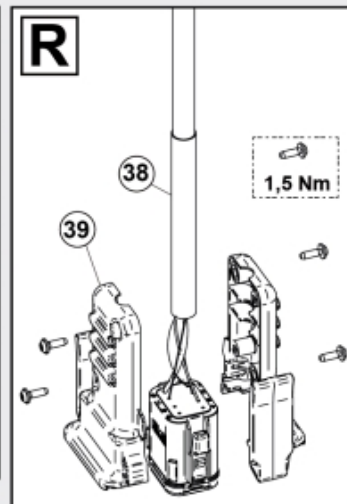

7-pin

No LCS

Wire controlled

Deutsch connector

Direct controlled

M10550474_475_478-2