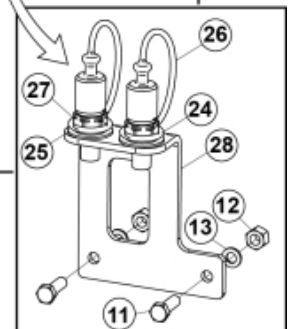

## Direct controlled

M10550474\_475\_478-2

M10550474\_475\_478-3

## LCS

Part assemblies Specification		3rd service Ergo - Wire MSL (Nimco) Year To: 31/01/2016 00:00:00		
PartNo	Pos	Qty	Name	Specifications
10550474		1 PCS	3rd service Ergo - Wire MSL (Nimco)	31/01/2016 00:00:00
313497		1	Electric mounting kit	
5201142	1	1	• Connector Support	
313476	2	1	• Electr. Cable	
5024378	3	1	• Connector, female	7-Pole
5004914	4	3	• Screw	M5x40
5013112	5	6	• Washer	5,3x10x1,5
5011051	6	3	• Nut	M6M 5
5102039	7	1	• Rubber boot	For caravan connector
5103017	8	1	• Cable terminal	
5033621	9	5	• Cable tie	4.6x150
5002060	10	2	Screw	M6S M8x12 (8,8)
5002077	11	2	Screw	M6S 10x30
5011554	12	2	Nut	Loc-King M10
5013102	13	4	Washer	BRB 10 x 18 x 2
5021082		1	Boot	1 switch
5021098	14	1	• Boot	N/A
5024365	15	1	• Switch	A 294813
5024366	16	1	• Boot	A 294814
5021093	17	1	• Plug	
5024379	18	1	Connector	
5102152	19	1	Cable	L=4400mm
5024205	20	1	• Cable	
5024376	21	1	• Connector	
60009571	22	1	Protection plate	Replaces 5221270
5221975	23	1	Hose cover	
5222579		1	• Bracket kit	
5022157	24	1	• Washer, red	
5022159	25	1	• Washer, blue	
5044129	26	2	• Dust Cover	1/2" Male
5044940	27	2	• Coupling	ISO-A 1/2" Male - G3/8
5222580	28	1	• Bracket	
10550444		1	Control valve	
5028262	30	2	• Adaptor	
5221387	31	1	• Control valve	
5004054	Y1	4	•• Screw	MC6S M8x80
5004056	Y2	4	•• Screw	M8x65
5039034	Z	2	•• O-ring	
5221303		1	• Oil pipe kit	
5222581	32	2	•• Oil pipe	
5028109	33	2	•• Adaptor	JIC 9/16"
1103117	40	2	Hose	3/8"