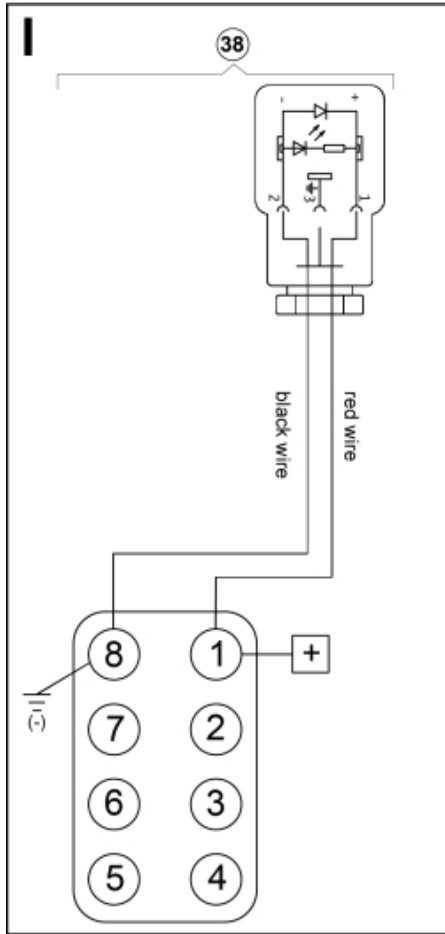

## Wire controlled

## Deutsch connector

## Direct controlled

M10550474\_475\_478-2

M10550474\_475\_478-3

## LCS

Part assemblies Specification		3rd service Ergo - Wire MSL (Nimco) Year To: 31/01/2016 00:00:00		
PartNo	Pos	Qty	Name	Specifications
10550474		1 PCS	3rd service Ergo - Wire MSL (Nimco)	31/01/2016 00:00:00
313497		1	Electric mounting kit	
5201142	1	1	• Connector Support	
313476	2	1	• Electr. Cable	
5024378	3	1	• Connector, female	7-Pole
5004914	4	3	• Screw	M5x40
5013112	5	6	• Washer	5,3x10x1,5
5011051	6	3	• Nut	M6M 5
5102039	7	1	• Rubber boot	For caravan connector
5103017	8	1	• Cable terminal	
5033621	9	5	• Cable tie	4.6x150
5002060	10	2	Screw	M6S M8x12 (8,8)
5002077	11	2	Screw	M6S 10x30
5011554	12	2	Nut	Loc-King M10
5013102	13	4	Washer	BRB 10 x 18 x 2
5021082		1	Boot	1 switch
5021098	14	1	• Boot	N/A
5024365	15	1	• Switch	A 294813
5024366	16	1	• Boot	A 294814
5021093	17	1	• Plug	
5024379	18	1	Connector	
5102152	19	1	Cable	L=4400mm
5024205	20	1	• Cable	
5024376	21	1	• Connector	
60009571	22	1	Protection plate	Replaces 5221270
5221975	23	1	Hose cover	
5222579		1	• Bracket kit	
5022157	24	1	• Washer, red	
5022159	25	1	• Washer, blue	
5044129	26	2	• Dust Cover	1/2" Male
5044940	27	2	• Coupling	ISO-A 1/2" Male - G3/8
5222580	28	1	• Bracket	
10550444		1	Control valve	
5028262	30	2	• Adaptor	
5221387	31	1	• Control valve	
5004054	Y1	4	•• Screw	MC6S M8x80
5004056	Y2	4	•• Screw	M8x65
5039034	Z	2	•• O-ring	
5221303		1	• Oil pipe kit	
5222581	32	2	•• Oil pipe	
5028109	33	2	•• Adaptor	JIC 9/16"
1103117	40	2	Hose	3/8"