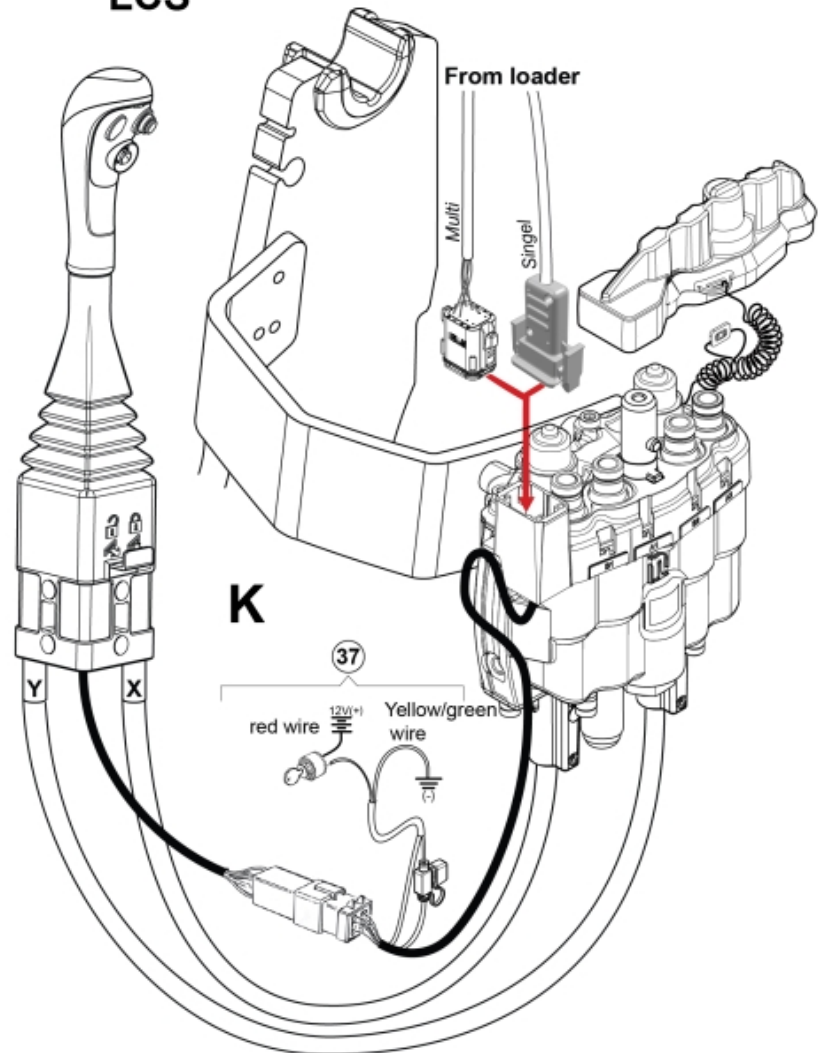

## Wire controlled

## Deutsch connector

## Direct controlled

M10550474\_475\_478-2

M10550474\_475\_478-3

## LCS

Part assemblies Specification		3rd service Ergo - Wire MSL (Nimco) Year To: 31/01/2016 00:00:00		
PartNo	Pos	Qty	Name	Specifications
10550474		1 PCS	3rd service Ergo - Wire MSL (Nimco)	31/01/2016 00:00:00
313497		1	Electric mounting kit	
5201142	1	1	• Connector Support	
313476	2	1	• Electr. Cable	
5024378	3	1	• Connector, female	7-Pole
5004914	4	3	• Screw	M5x40
5013112	5	6	• Washer	5,3x10x1,5
5011051	6	3	• Nut	M6M 5
5102039	7	1	• Rubber boot	For caravan connector
5103017	8	1	• Cable terminal	
5033621	9	5	• Cable tie	4.6x150
5002060	10	2	Screw	M6S M8x12 (8,8)
5002077	11	2	Screw	M6S 10x30
5011554	12	2	Nut	Loc-King M10
5013102	13	4	Washer	BRB 10 x 18 x 2
5021082		1	Boot	1 switch
5021098	14	1	• Boot	N/A
5024365	15	1	• Switch	A 294813
5024366	16	1	• Boot	A 294814
5021093	17	1	• Plug	
5024379	18	1	Connector	
5102152	19	1	Cable	L=4400mm
5024205	20	1	• Cable	
5024376	21	1	• Connector	
60009571	22	1	Protection plate	Replaces 5221270
5221975	23	1	Hose cover	
5222579		1	• Bracket kit	
5022157	24	1	• Washer, red	
5022159	25	1	• Washer, blue	
5044129	26	2	• Dust Cover	1/2" Male
5044940	27	2	• Coupling	ISO-A 1/2" Male - G3/8
5222580	28	1	• Bracket	
10550444		1	Control valve	
5028262	30	2	• Adaptor	
5221387	31	1	• Control valve	
5004054	Y1	4	•• Screw	MC6S M8x80
5004056	Y2	4	•• Screw	M8x65
5039034	Z	2	•• O-ring	
5221303		1	• Oil pipe kit	
5222581	32	2	•• Oil pipe	
5028109	33	2	•• Adaptor	JIC 9/16"
1103117	40	2	Hose	3/8"