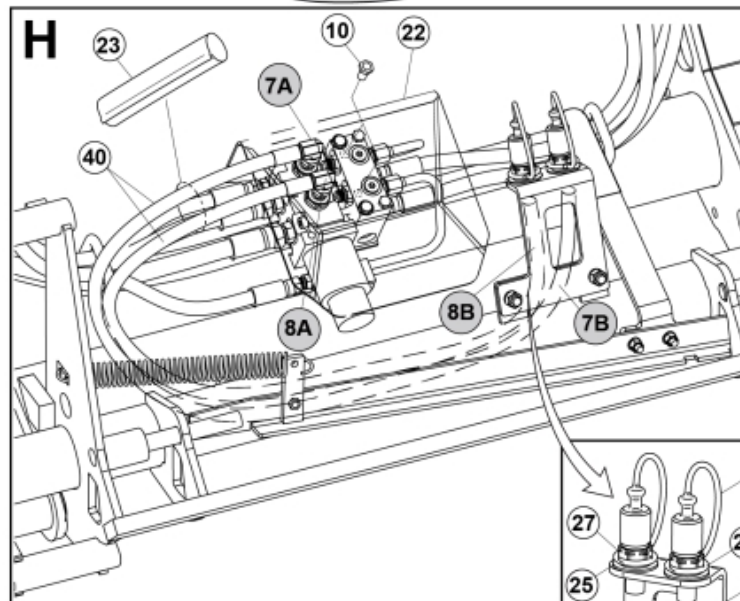

## Direct controlled

M10550474\_475\_478-2

M10550474\_475\_478-3

## LCS

Part assemblies Specification		3rd service Ergo - Wire MSL (Nimco) Year To: 31/01/2016 00:00:00		
PartNo	Pos	Qty	Name	Specifications
10550474		1 PCS	3rd service Ergo - Wire MSL (Nimco)	31/01/2016 00:00:00
313497		1	Electric mounting kit	
5201142	1	1	• Connector Support	
313476	2	1	• Electr. Cable	
5024378	3	1	• Connector, female	7-Pole
5004914	4	3	• Screw	M5x40
5013112	5	6	• Washer	5,3x10x1,5
5011051	6	3	• Nut	M6M 5
5102039	7	1	• Rubber boot	For caravan connector
5103017	8	1	• Cable terminal	
5033621	9	5	• Cable tie	4.6x150
5002060	10	2	Screw	M6S M8x12 (8,8)
5002077	11	2	Screw	M6S 10x30
5011554	12	2	Nut	Loc-King M10
5013102	13	4	Washer	BRB 10 x 18 x 2
5021082		1	Boot	1 switch
5021098	14	1	• Boot	N/A
5024365	15	1	• Switch	A 294813
5024366	16	1	• Boot	A 294814
5021093	17	1	• Plug	
5024379	18	1	Connector	
5102152	19	1	Cable	L=4400mm
5024205	20	1	• Cable	
5024376	21	1	• Connector	
60009571	22	1	Protection plate	Replaces 5221270
5221975	23	1	Hose cover	
5222579		1	• Bracket kit	
5022157	24	1	• Washer, red	
5022159	25	1	• Washer, blue	
5044129	26	2	• Dust Cover	1/2" Male
5044940	27	2	• Coupling	ISO-A 1/2" Male - G3/8
5222580	28	1	• Bracket	
10550444		1	Control valve	
5028262	30	2	• Adaptor	
5221387	31	1	• Control valve	
5004054	Y1	4	•• Screw	MC6S M8x80
5004056	Y2	4	•• Screw	M8x65
5039034	Z	2	•• O-ring	
5221303		1	• Oil pipe kit	
5222581	32	2	•• Oil pipe	
5028109	33	2	•• Adaptor	JIC 9/16"
1103117	40	2	Hose	3/8"