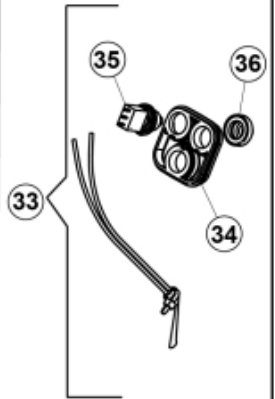

Direct controlled

M10550474_475_478-2