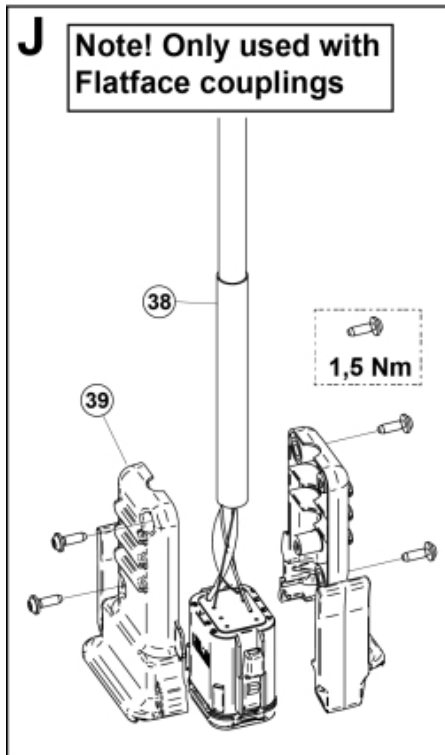

M10550474_475_478-3

LCS