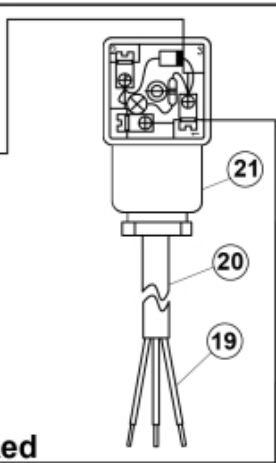

M10550476 477 480-1

7-pin

No LCS

Wire controlled

Deutsch connector

Direct controlled

M10550476_477_480-2

M10550476_477_480-3

LCS

K

Part assemblies		3rd service		
Specification		Year To: 31/01/2016 00:00:00		
PartNo	Pos	Qty	Name	Specifications
10550476		1	3rd service	31/01/2016 00:00:00
313497		1	Electric mounting kit	
5201142	1	1	• Connector Support	
313476	2	1	• Electr. Cable	
5024378	3	1	• Connector, female	7-Pole
5004914	4	3	• Screw	M5x40
5013112	5	6	• Washer	5,3x10x1,5
5011051	6	3	• Nut	M6M 5
5102039	7	1	• Rubber boot	For caravan connector
5103017	8	1	• Cable terminal	
5033621	9	5	• Cable tie	4.6x150
5002060	10	2	Screw	M6S M8x12 (8,8)
5002077	11	2	Screw	M6S 10x30
5011554	12	2	Nut	Loc-King M10
5013102	13	4	Washer	BRB 10 x 18 x 2
5021082		1	Boot	1 switch
5021098	14	1	• Boot	N/A
5024365	15	1	• Switch	A 294813
5024366	16	1	• Boot	A 294814
5021093	17	1	• Plug	
5024379	18	1	Connector	
5102152	19	1	Cable	L=4400mm
5024205	20	1	• Cable	
5024376	21	1	• Connector	
60009571	22	1	Protection plate	Replaces 5221270
5221975	23	1	Hose cover	
5222579		1	• Bracket kit	
5022157	24	1	• Washer, red	
5022159	25	1	• Washer, blue	
5044129	26	2	• Dust Cover	1/2" Male
5044940	27	2	• Coupling	ISO-A 1/2" Male - G3/8
5222580	28	1	• Bracket	
10550445		1 PCS	Control valve	
5002978	29	2	• Screw	M6S 8x129
5011553	30	1	• Nut	M6M M8 Loc-king
5013101	31	1	• Washer	BRB 8,4 x 16
5028109	32	2	• Adaptor	JIC 9/16"
5028262	33	2	• Adaptor	
4500757	34	1 PCS	• Control valve	Replaces 5221389
5222581	35	2	• Oil pipe	
1103117	40	2	Hose	3/8"