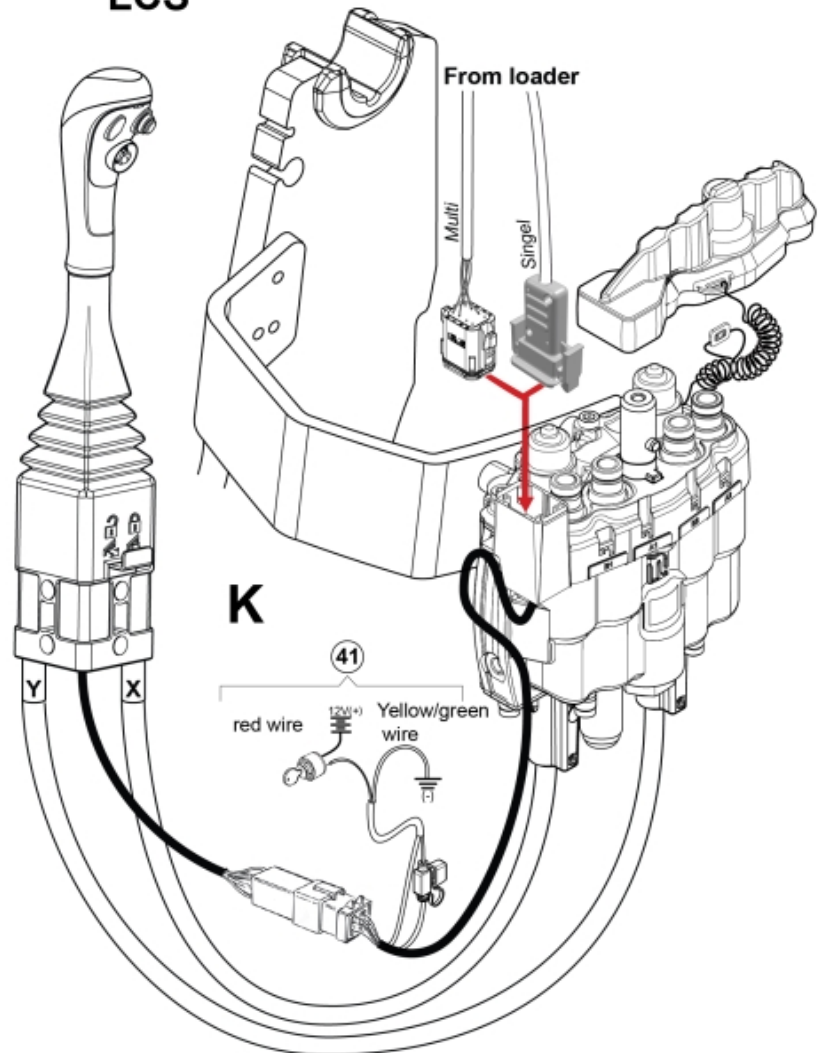

M10550476 477 480-1

7-pin

No LCS

Wire controlled

Deutsch connector

Direct controlled

M10550476_477_480-2

M10550476_477_480-3

LCS

K

Part assemblies		3rd service		
Specification		Year To: 31/01/2016 00:00:00		
PartNo	Pos	Qty	Name	Specifications
10550476		1	3rd service	31/01/2016 00:00:00
313497		1	Electric mounting kit	
5201142	1	1	• Connector Support	
313476	2	1	• Electr. Cable	
5024378	3	1	• Connector, female	7-Pole
5004914	4	3	• Screw	M5x40
5013112	5	6	• Washer	5,3x10x1,5
5011051	6	3	• Nut	M6M 5
5102039	7	1	• Rubber boot	For caravan connector
5103017	8	1	• Cable terminal	
5033621	9	5	• Cable tie	4.6x150
5002060	10	2	Screw	M6S M8x12 (8,8)
5002077	11	2	Screw	M6S 10x30
5011554	12	2	Nut	Loc-King M10
5013102	13	4	Washer	BRB 10 x 18 x 2
5021082		1	Boot	1 switch
5021098	14	1	• Boot	N/A
5024365	15	1	• Switch	A 294813
5024366	16	1	• Boot	A 294814
5021093	17	1	• Plug	
5024379	18	1	Connector	
5102152	19	1	Cable	L=4400mm
5024205	20	1	• Cable	
5024376	21	1	• Connector	
60009571	22	1	Protection plate	Replaces 5221270
5221975	23	1	Hose cover	
5222579		1	• Bracket kit	
5022157	24	1	• Washer, red	
5022159	25	1	• Washer, blue	
5044129	26	2	• Dust Cover	1/2" Male
5044940	27	2	• Coupling	ISO-A 1/2" Male - G3/8
5222580	28	1	• Bracket	
10550445		1 PCS	Control valve	
5002978	29	2	• Screw	M6S 8x129
5011553	30	1	• Nut	M6M M8 Loc-king
5013101	31	1	• Washer	BRB 8,4 x 16
5028109	32	2	• Adaptor	JIC 9/16"
5028262	33	2	• Adaptor	
4500757	34	1 PCS	• Control valve	Replaces 5221389
5222581	35	2	• Oil pipe	
1103117	40	2	Hose	3/8"