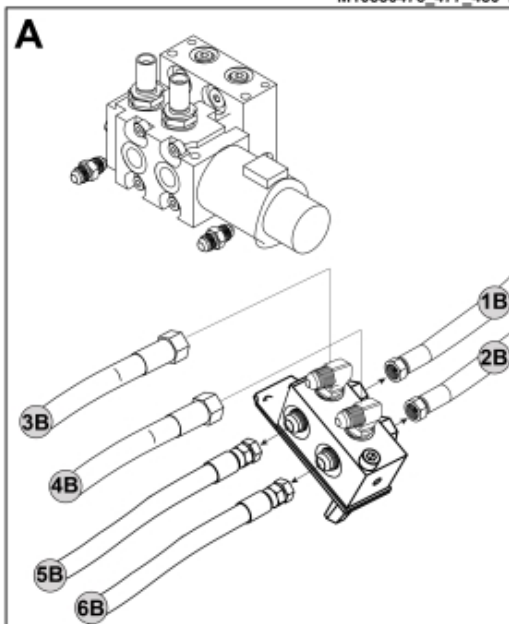

M10550476 477 480-1

7-pin

No LCS

Wire controlled

Deutsch connector

Direct controlled

M10550476_477_480-2

M10550476_477_480-3

LCS

K

Part assemblies		3rd service		
Specification		Year To: 31/01/2016 00:00:00		
PartNo	Pos	Qty	Name	Specifications
10550476		1	3rd service	31/01/2016 00:00:00
313497		1	Electric mounting kit	
5201142	1	1	• Connector Support	
313476	2	1	• Electr. Cable	
5024378	3	1	• Connector, female	7-Pole
5004914	4	3	• Screw	M5x40
5013112	5	6	• Washer	5,3x10x1,5
5011051	6	3	• Nut	M6M 5
5102039	7	1	• Rubber boot	For caravan connector
5103017	8	1	• Cable terminal	
5033621	9	5	• Cable tie	4.6x150
5002060	10	2	Screw	M6S M8x12 (8,8)
5002077	11	2	Screw	M6S 10x30
5011554	12	2	Nut	Loc-King M10
5013102	13	4	Washer	BRB 10 x 18 x 2
5021082		1	Boot	1 switch
5021098	14	1	• Boot	N/A
5024365	15	1	• Switch	A 294813
5024366	16	1	• Boot	A 294814
5021093	17	1	• Plug	
5024379	18	1	Connector	
5102152	19	1	Cable	L=4400mm
5024205	20	1	• Cable	
5024376	21	1	• Connector	
60009571	22	1	Protection plate	Replaces 5221270
5221975	23	1	Hose cover	
5222579		1	• Bracket kit	
5022157	24	1	• Washer, red	
5022159	25	1	• Washer, blue	
5044129	26	2	• Dust Cover	1/2" Male
5044940	27	2	• Coupling	ISO-A 1/2" Male - G3/8
5222580	28	1	• Bracket	
10550445		1 PCS	Control valve	
5002978	29	2	• Screw	M6S 8x129
5011553	30	1	• Nut	M6M M8 Loc-king
5013101	31	1	• Washer	BRB 8,4 x 16
5028109	32	2	• Adaptor	JIC 9/16"
5028262	33	2	• Adaptor	
4500757	34	1 PCS	• Control valve	Replaces 5221389
5222581	35	2	• Oil pipe	
1103117	40	2	Hose	3/8"