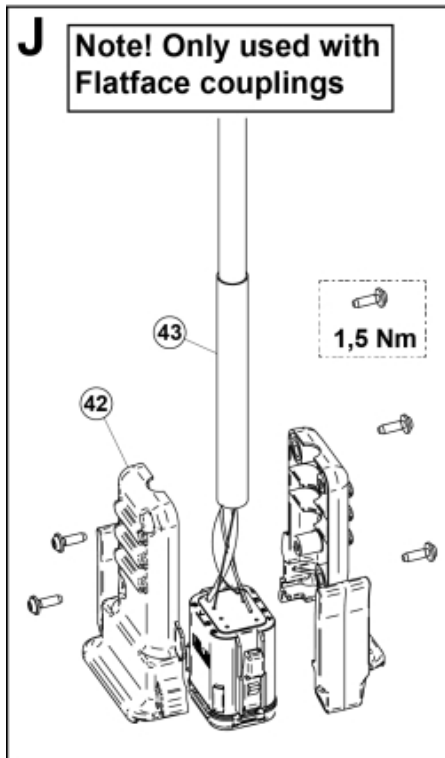

M10550476 477 480-1

7-pin

No LCS

Wire controlled

Deutsch connector

Direct controlled

M10550476_477_480-2

M10550476_477_480-3

LCS

K

Part assemblies		3rd service		
Specification		Year To: 31/01/2016 00:00:00		
PartNo	Pos	Qty	Name	Specifications
10550476		1	3rd service	31/01/2016 00:00:00
313497		1	Electric mounting kit	
5201142	1	1	• Connector Support	
313476	2	1	• Electr. Cable	
5024378	3	1	• Connector, female	7-Pole
5004914	4	3	• Screw	M5x40
5013112	5	6	• Washer	5,3x10x1,5
5011051	6	3	• Nut	M6M 5
5102039	7	1	• Rubber boot	For caravan connector
5103017	8	1	• Cable terminal	
5033621	9	5	• Cable tie	4.6x150
5002060	10	2	Screw	M6S M8x12 (8,8)
5002077	11	2	Screw	M6S 10x30
5011554	12	2	Nut	Loc-King M10
5013102	13	4	Washer	BRB 10 x 18 x 2
5021082		1	Boot	1 switch
5021098	14	1	• Boot	N/A
5024365	15	1	• Switch	A 294813
5024366	16	1	• Boot	A 294814
5021093	17	1	• Plug	
5024379	18	1	Connector	
5102152	19	1	Cable	L=4400mm
5024205	20	1	• Cable	
5024376	21	1	• Connector	
60009571	22	1	Protection plate	Replaces 5221270
5221975	23	1	Hose cover	
5222579		1	• Bracket kit	
5022157	24	1	• Washer, red	
5022159	25	1	• Washer, blue	
5044129	26	2	• Dust Cover	1/2" Male
5044940	27	2	• Coupling	ISO-A 1/2" Male - G3/8
5222580	28	1	• Bracket	
10550445		1 PCS	Control valve	
5002978	29	2	• Screw	M6S 8x129
5011553	30	1	• Nut	M6M M8 Loc-king
5013101	31	1	• Washer	BRB 8,4 x 16
5028109	32	2	• Adaptor	JIC 9/16"
5028262	33	2	• Adaptor	
4500757	34	1 PCS	• Control valve	Replaces 5221389
5222581	35	2	• Oil pipe	
1103117	40	2	Hose	3/8"