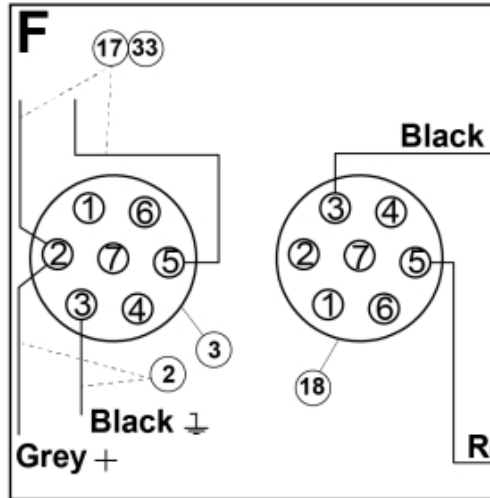

M10550476 477 480-1

7-pin

No LCS

Wire controlled

Deutsch connector

Direct controlled

M10550476_477_480-2

M10550476_477_480-3

LCS

K

Part assemblies		3rd service		
Specification		Year To: 31/01/2016 00:00:00		
PartNo	Pos	Qty	Name	Specifications
10550476		1	3rd service	31/01/2016 00:00:00
313497		1	Electric mounting kit	
5201142	1	1	• Connector Support	
313476	2	1	• Electr. Cable	
5024378	3	1	• Connector, female	7-Pole
5004914	4	3	• Screw	M5x40
5013112	5	6	• Washer	5,3x10x1,5
5011051	6	3	• Nut	M6M 5
5102039	7	1	• Rubber boot	For caravan connector
5103017	8	1	• Cable terminal	
5033621	9	5	• Cable tie	4.6x150
5002060	10	2	Screw	M6S M8x12 (8,8)
5002077	11	2	Screw	M6S 10x30
5011554	12	2	Nut	Loc-King M10
5013102	13	4	Washer	BRB 10 x 18 x 2
5021082		1	Boot	1 switch
5021098	14	1	• Boot	N/A
5024365	15	1	• Switch	A 294813
5024366	16	1	• Boot	A 294814
5021093	17	1	• Plug	
5024379	18	1	Connector	
5102152	19	1	Cable	L=4400mm
5024205	20	1	• Cable	
5024376	21	1	• Connector	
60009571	22	1	Protection plate	Replaces 5221270
5221975	23	1	Hose cover	
5222579		1	• Bracket kit	
5022157	24	1	• Washer, red	
5022159	25	1	• Washer, blue	
5044129	26	2	• Dust Cover	1/2" Male
5044940	27	2	• Coupling	ISO-A 1/2" Male - G3/8
5222580	28	1	• Bracket	
10550445		1 PCS	Control valve	
5002978	29	2	• Screw	M6S 8x129
5011553	30	1	• Nut	M6M M8 Loc-king
5013101	31	1	• Washer	BRB 8,4 x 16
5028109	32	2	• Adaptor	JIC 9/16"
5028262	33	2	• Adaptor	
4500757	34	1 PCS	• Control valve	Replaces 5221389
5222581	35	2	• Oil pipe	
1103117	40	2	Hose	3/8"