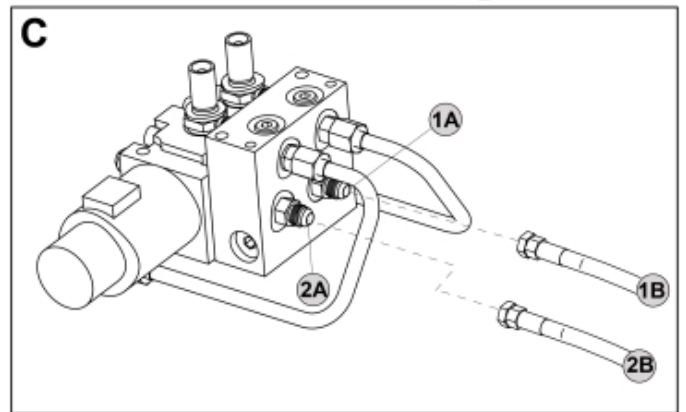

M10550476 477 480-1

7-pin

No LCS

Wire controlled

Deutsch connector

Direct controlled

M10550476_477_480-2

M10550476_477_480-3

LCS

K

Part assemblies		3rd service		
Specification		Year To: 31/01/2016 00:00:00		
PartNo	Pos	Qty	Name	Specifications
10550476		1	3rd service	31/01/2016 00:00:00
313497		1	Electric mounting kit	
5201142	1	1	• Connector Support	
313476	2	1	• Electr. Cable	
5024378	3	1	• Connector, female	7-Pole
5004914	4	3	• Screw	M5x40
5013112	5	6	• Washer	5,3x10x1,5
5011051	6	3	• Nut	M6M 5
5102039	7	1	• Rubber boot	For caravan connector
5103017	8	1	• Cable terminal	
5033621	9	5	• Cable tie	4.6x150
5002060	10	2	Screw	M6S M8x12 (8,8)
5002077	11	2	Screw	M6S 10x30
5011554	12	2	Nut	Loc-King M10
5013102	13	4	Washer	BRB 10 x 18 x 2
5021082		1	Boot	1 switch
5021098	14	1	• Boot	N/A
5024365	15	1	• Switch	A 294813
5024366	16	1	• Boot	A 294814
5021093	17	1	• Plug	
5024379	18	1	Connector	
5102152	19	1	Cable	L=4400mm
5024205	20	1	• Cable	
5024376	21	1	• Connector	
60009571	22	1	Protection plate	Replaces 5221270
5221975	23	1	Hose cover	
5222579		1	• Bracket kit	
5022157	24	1	• Washer, red	
5022159	25	1	• Washer, blue	
5044129	26	2	• Dust Cover	1/2" Male
5044940	27	2	• Coupling	ISO-A 1/2" Male - G3/8
5222580	28	1	• Bracket	
10550445		1 PCS	Control valve	
5002978	29	2	• Screw	M6S 8x129
5011553	30	1	• Nut	M6M M8 Loc-king
5013101	31	1	• Washer	BRB 8,4 x 16
5028109	32	2	• Adaptor	JIC 9/16"
5028262	33	2	• Adaptor	
4500757	34	1 PCS	• Control valve	Replaces 5221389
5222581	35	2	• Oil pipe	
1103117	40	2	Hose	3/8"