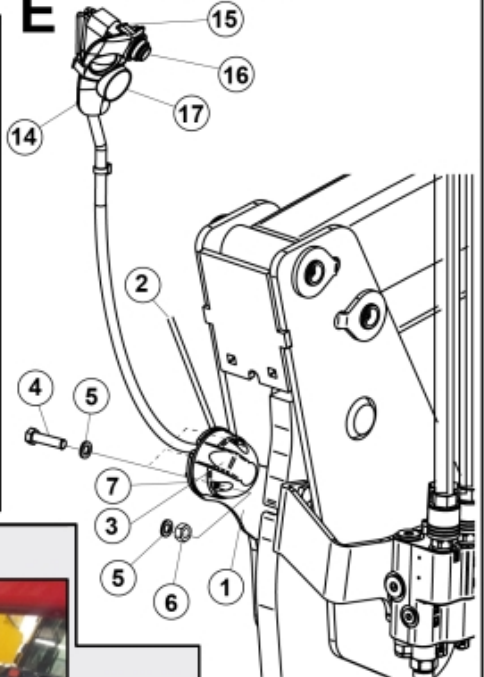

M10550476 477 480-1

7-pin

No LCS

Wire controlled

Deutsch connector

Direct controlled

M10550476_477_480-2

M10550476_477_480-3

LCS

K

Part assemblies		3rd service		
Specification		Year To: 31/01/2016 00:00:00		
PartNo	Pos	Qty	Name	Specifications
10550476		1	3rd service	31/01/2016 00:00:00
313497		1	Electric mounting kit	
5201142	1	1	• Connector Support	
313476	2	1	• Electr. Cable	
5024378	3	1	• Connector, female	7-Pole
5004914	4	3	• Screw	M5x40
5013112	5	6	• Washer	5,3x10x1,5
5011051	6	3	• Nut	M6M 5
5102039	7	1	• Rubber boot	For caravan connector
5103017	8	1	• Cable terminal	
5033621	9	5	• Cable tie	4.6x150
5002060	10	2	Screw	M6S M8x12 (8,8)
5002077	11	2	Screw	M6S 10x30
5011554	12	2	Nut	Loc-King M10
5013102	13	4	Washer	BRB 10 x 18 x 2
5021082		1	Boot	1 switch
5021098	14	1	• Boot	N/A
5024365	15	1	• Switch	A 294813
5024366	16	1	• Boot	A 294814
5021093	17	1	• Plug	
5024379	18	1	Connector	
5102152	19	1	Cable	L=4400mm
5024205	20	1	• Cable	
5024376	21	1	• Connector	
60009571	22	1	Protection plate	Replaces 5221270
5221975	23	1	Hose cover	
5222579		1	• Bracket kit	
5022157	24	1	• Washer, red	
5022159	25	1	• Washer, blue	
5044129	26	2	• Dust Cover	1/2" Male
5044940	27	2	• Coupling	ISO-A 1/2" Male - G3/8
5222580	28	1	• Bracket	
10550445		1 PCS	Control valve	
5002978	29	2	• Screw	M6S 8x129
5011553	30	1	• Nut	M6M M8 Loc-king
5013101	31	1	• Washer	BRB 8,4 x 16
5028109	32	2	• Adaptor	JIC 9/16"
5028262	33	2	• Adaptor	
4500757	34	1 PCS	• Control valve	Replaces 5221389
5222581	35	2	• Oil pipe	
1103117	40	2	Hose	3/8"