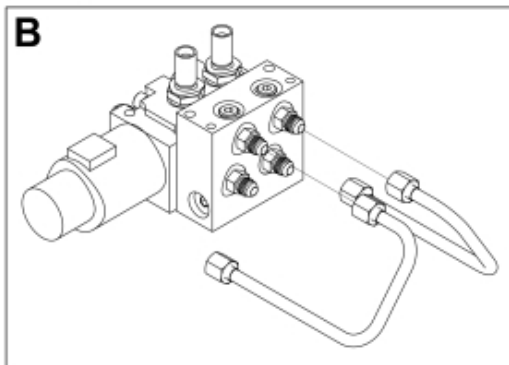

M10550476 477 480-1

7-pin

No LCS

Wire controlled

Deutsch connector

Direct controlled

M10550476_477_480-2

M10550476_477_480-3

LCS

K

Part assemblies		3rd service		
Specification		Year To: 31/01/2016 00:00:00		
PartNo	Pos	Qty	Name	Specifications
10550476		1	3rd service	31/01/2016 00:00:00
313497		1	Electric mounting kit	
5201142	1	1	• Connector Support	
313476	2	1	• Electr. Cable	
5024378	3	1	• Connector, female	7-Pole
5004914	4	3	• Screw	M5x40
5013112	5	6	• Washer	5,3x10x1,5
5011051	6	3	• Nut	M6M 5
5102039	7	1	• Rubber boot	For caravan connector
5103017	8	1	• Cable terminal	
5033621	9	5	• Cable tie	4.6x150
5002060	10	2	Screw	M6S M8x12 (8,8)
5002077	11	2	Screw	M6S 10x30
5011554	12	2	Nut	Loc-King M10
5013102	13	4	Washer	BRB 10 x 18 x 2
5021082		1	Boot	1 switch
5021098	14	1	• Boot	N/A
5024365	15	1	• Switch	A 294813
5024366	16	1	• Boot	A 294814
5021093	17	1	• Plug	
5024379	18	1	Connector	
5102152	19	1	Cable	L=4400mm
5024205	20	1	• Cable	
5024376	21	1	• Connector	
60009571	22	1	Protection plate	Replaces 5221270
5221975	23	1	Hose cover	
5222579		1	• Bracket kit	
5022157	24	1	• Washer, red	
5022159	25	1	• Washer, blue	
5044129	26	2	• Dust Cover	1/2" Male
5044940	27	2	• Coupling	ISO-A 1/2" Male - G3/8
5222580	28	1	• Bracket	
10550445		1 PCS	Control valve	
5002978	29	2	• Screw	M6S 8x129
5011553	30	1	• Nut	M6M M8 Loc-king
5013101	31	1	• Washer	BRB 8,4 x 16
5028109	32	2	• Adaptor	JIC 9/16"
5028262	33	2	• Adaptor	
4500757	34	1 PCS	• Control valve	Replaces 5221389
5222581	35	2	• Oil pipe	
1103117	40	2	Hose	3/8"