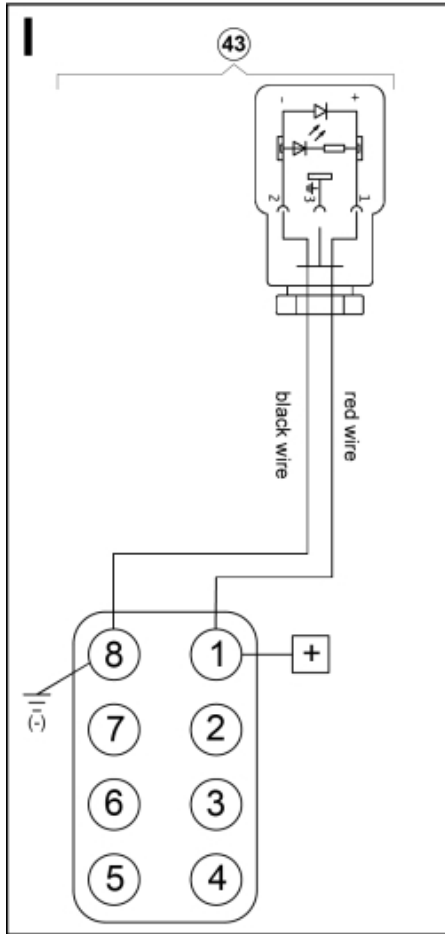

M10550476 477 480-1

7-pin

No LCS

Wire controlled

Deutsch connector

Direct controlled

M10550476_477_480-2

M10550476_477_480-3

LCS

K

Part assemblies		3rd service		
Specification		Year To: 31/01/2016 00:00:00		
PartNo	Pos	Qty	Name	Specifications
10550476		1	3rd service	31/01/2016 00:00:00
313497		1	Electric mounting kit	
5201142	1	1	• Connector Support	
313476	2	1	• Electr. Cable	
5024378	3	1	• Connector, female	7-Pole
5004914	4	3	• Screw	M5x40
5013112	5	6	• Washer	5,3x10x1,5
5011051	6	3	• Nut	M6M 5
5102039	7	1	• Rubber boot	For caravan connector
5103017	8	1	• Cable terminal	
5033621	9	5	• Cable tie	4.6x150
5002060	10	2	Screw	M6S M8x12 (8,8)
5002077	11	2	Screw	M6S 10x30
5011554	12	2	Nut	Loc-King M10
5013102	13	4	Washer	BRB 10 x 18 x 2
5021082		1	Boot	1 switch
5021098	14	1	• Boot	N/A
5024365	15	1	• Switch	A 294813
5024366	16	1	• Boot	A 294814
5021093	17	1	• Plug	
5024379	18	1	Connector	
5102152	19	1	Cable	L=4400mm
5024205	20	1	• Cable	
5024376	21	1	• Connector	
60009571	22	1	Protection plate	Replaces 5221270
5221975	23	1	Hose cover	
5222579		1	• Bracket kit	
5022157	24	1	• Washer, red	
5022159	25	1	• Washer, blue	
5044129	26	2	• Dust Cover	1/2" Male
5044940	27	2	• Coupling	ISO-A 1/2" Male - G3/8
5222580	28	1	• Bracket	
10550445		1 PCS	Control valve	
5002978	29	2	• Screw	M6S 8x129
5011553	30	1	• Nut	M6M M8 Loc-king
5013101	31	1	• Washer	BRB 8,4 x 16
5028109	32	2	• Adaptor	JIC 9/16"
5028262	33	2	• Adaptor	
4500757	34	1 PCS	• Control valve	Replaces 5221389
5222581	35	2	• Oil pipe	
1103117	40	2	Hose	3/8"