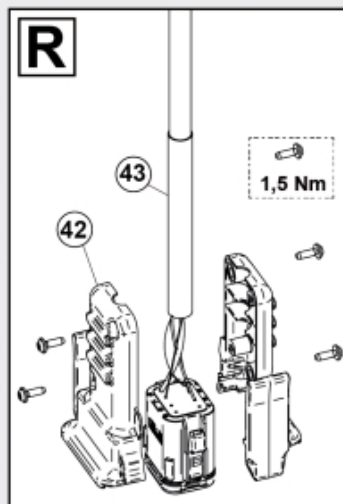

M10550476 477 480-1

7-pin

No LCS

Wire controlled

Deutsch connector

Direct controlled

M10550476_477_480-2

M10550476_477_480-3

LCS

K

Part assemblies		3rd service		
Specification		Year To: 31/01/2016 00:00:00		
PartNo	Pos	Qty	Name	Specifications
10550476		1	3rd service	31/01/2016 00:00:00
313497		1	Electric mounting kit	
5201142	1	1	• Connector Support	
313476	2	1	• Electr. Cable	
5024378	3	1	• Connector, female	7-Pole
5004914	4	3	• Screw	M5x40
5013112	5	6	• Washer	5,3x10x1,5
5011051	6	3	• Nut	M6M 5
5102039	7	1	• Rubber boot	For caravan connector
5103017	8	1	• Cable terminal	
5033621	9	5	• Cable tie	4.6x150
5002060	10	2	Screw	M6S M8x12 (8,8)
5002077	11	2	Screw	M6S 10x30
5011554	12	2	Nut	Loc-King M10
5013102	13	4	Washer	BRB 10 x 18 x 2
5021082		1	Boot	1 switch
5021098	14	1	• Boot	N/A
5024365	15	1	• Switch	A 294813
5024366	16	1	• Boot	A 294814
5021093	17	1	• Plug	
5024379	18	1	Connector	
5102152	19	1	Cable	L=4400mm
5024205	20	1	• Cable	
5024376	21	1	• Connector	
60009571	22	1	Protection plate	Replaces 5221270
5221975	23	1	Hose cover	
5222579		1	• Bracket kit	
5022157	24	1	• Washer, red	
5022159	25	1	• Washer, blue	
5044129	26	2	• Dust Cover	1/2" Male
5044940	27	2	• Coupling	ISO-A 1/2" Male - G3/8
5222580	28	1	• Bracket	
10550445		1 PCS	Control valve	
5002978	29	2	• Screw	M6S 8x129
5011553	30	1	• Nut	M6M M8 Loc-king
5013101	31	1	• Washer	BRB 8,4 x 16
5028109	32	2	• Adaptor	JIC 9/16"
5028262	33	2	• Adaptor	
4500757	34	1 PCS	• Control valve	Replaces 5221389
5222581	35	2	• Oil pipe	
1103117	40	2	Hose	3/8"