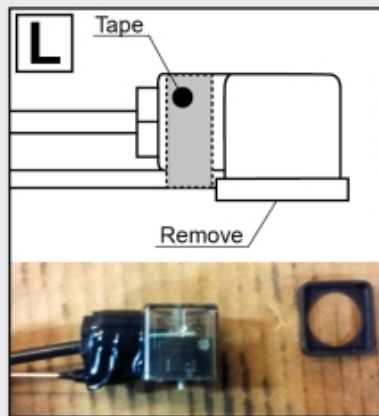

M10550476 477 480-1

7-pin

No LCS

Wire controlled

Deutsch connector

Direct controlled

M10550476_477_480-2

M10550476_477_480-3

LCS

K

Part assemblies		3rd service		
Specification		Year To: 31/01/2016 00:00:00		
PartNo	Pos	Qty	Name	Specifications
10550476		1	3rd service	31/01/2016 00:00:00
313497		1	Electric mounting kit	
5201142	1	1	• Connector Support	
313476	2	1	• Electr. Cable	
5024378	3	1	• Connector, female	7-Pole
5004914	4	3	• Screw	M5x40
5013112	5	6	• Washer	5,3x10x1,5
5011051	6	3	• Nut	M6M 5
5102039	7	1	• Rubber boot	For caravan connector
5103017	8	1	• Cable terminal	
5033621	9	5	• Cable tie	4.6x150
5002060	10	2	Screw	M6S M8x12 (8,8)
5002077	11	2	Screw	M6S 10x30
5011554	12	2	Nut	Loc-King M10
5013102	13	4	Washer	BRB 10 x 18 x 2
5021082		1	Boot	1 switch
5021098	14	1	• Boot	N/A
5024365	15	1	• Switch	A 294813
5024366	16	1	• Boot	A 294814
5021093	17	1	• Plug	
5024379	18	1	Connector	
5102152	19	1	Cable	L=4400mm
5024205	20	1	• Cable	
5024376	21	1	• Connector	
60009571	22	1	Protection plate	Replaces 5221270
5221975	23	1	Hose cover	
5222579		1	• Bracket kit	
5022157	24	1	• Washer, red	
5022159	25	1	• Washer, blue	
5044129	26	2	• Dust Cover	1/2" Male
5044940	27	2	• Coupling	ISO-A 1/2" Male - G3/8
5222580	28	1	• Bracket	
10550445		1 PCS	Control valve	
5002978	29	2	• Screw	M6S 8x129
5011553	30	1	• Nut	M6M M8 Loc-king
5013101	31	1	• Washer	BRB 8,4 x 16
5028109	32	2	• Adaptor	JIC 9/16"
5028262	33	2	• Adaptor	
4500757	34	1 PCS	• Control valve	Replaces 5221389
5222581	35	2	• Oil pipe	
1103117	40	2	Hose	3/8"