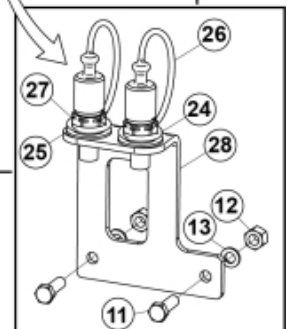

M10550476 477 480-1

7-pin

No LCS

Wire controlled

Deutsch connector

Direct controlled

M10550476_477_480-2

M10550476_477_480-3

LCS

K

Part assemblies		3rd service		
Specification		Year To: 31/01/2016 00:00:00		
PartNo	Pos	Qty	Name	Specifications
10550476		1	3rd service	31/01/2016 00:00:00
313497		1	Electric mounting kit	
5201142	1	1	• Connector Support	
313476	2	1	• Electr. Cable	
5024378	3	1	• Connector, female	7-Pole
5004914	4	3	• Screw	M5x40
5013112	5	6	• Washer	5,3x10x1,5
5011051	6	3	• Nut	M6M 5
5102039	7	1	• Rubber boot	For caravan connector
5103017	8	1	• Cable terminal	
5033621	9	5	• Cable tie	4.6x150
5002060	10	2	Screw	M6S M8x12 (8,8)
5002077	11	2	Screw	M6S 10x30
5011554	12	2	Nut	Loc-King M10
5013102	13	4	Washer	BRB 10 x 18 x 2
5021082		1	Boot	1 switch
5021098	14	1	• Boot	N/A
5024365	15	1	• Switch	A 294813
5024366	16	1	• Boot	A 294814
5021093	17	1	• Plug	
5024379	18	1	Connector	
5102152	19	1	Cable	L=4400mm
5024205	20	1	• Cable	
5024376	21	1	• Connector	
60009571	22	1	Protection plate	Replaces 5221270
5221975	23	1	Hose cover	
5222579		1	• Bracket kit	
5022157	24	1	• Washer, red	
5022159	25	1	• Washer, blue	
5044129	26	2	• Dust Cover	1/2" Male
5044940	27	2	• Coupling	ISO-A 1/2" Male - G3/8
5222580	28	1	• Bracket	
10550445		1 PCS	Control valve	
5002978	29	2	• Screw	M6S 8x129
5011553	30	1	• Nut	M6M M8 Loc-king
5013101	31	1	• Washer	BRB 8,4 x 16
5028109	32	2	• Adaptor	JIC 9/16"
5028262	33	2	• Adaptor	
4500757	34	1 PCS	• Control valve	Replaces 5221389
5222581	35	2	• Oil pipe	
1103117	40	2	Hose	3/8"