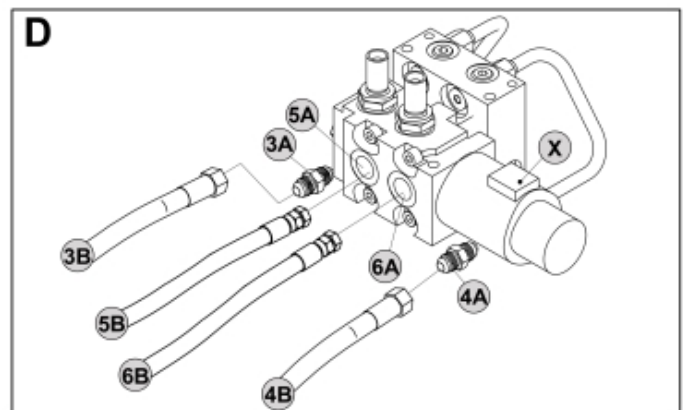

M10550476 477 480-1

7-pin

No LCS

Wire controlled

Deutsch connector

Direct controlled

M10550476_477_480-2

M10550476_477_480-3

LCS

K

Part assemblies		3rd service		
Specification		Year To: 31/01/2016 00:00:00		
PartNo	Pos	Qty	Name	Specifications
10550476		1	3rd service	31/01/2016 00:00:00
313497		1	Electric mounting kit	
5201142	1	1	• Connector Support	
313476	2	1	• Electr. Cable	
5024378	3	1	• Connector, female	7-Pole
5004914	4	3	• Screw	M5x40
5013112	5	6	• Washer	5,3x10x1,5
5011051	6	3	• Nut	M6M 5
5102039	7	1	• Rubber boot	For caravan connector
5103017	8	1	• Cable terminal	
5033621	9	5	• Cable tie	4.6x150
5002060	10	2	Screw	M6S M8x12 (8,8)
5002077	11	2	Screw	M6S 10x30
5011554	12	2	Nut	Loc-King M10
5013102	13	4	Washer	BRB 10 x 18 x 2
5021082		1	Boot	1 switch
5021098	14	1	• Boot	N/A
5024365	15	1	• Switch	A 294813
5024366	16	1	• Boot	A 294814
5021093	17	1	• Plug	
5024379	18	1	Connector	
5102152	19	1	Cable	L=4400mm
5024205	20	1	• Cable	
5024376	21	1	• Connector	
60009571	22	1	Protection plate	Replaces 5221270
5221975	23	1	Hose cover	
5222579		1	• Bracket kit	
5022157	24	1	• Washer, red	
5022159	25	1	• Washer, blue	
5044129	26	2	• Dust Cover	1/2" Male
5044940	27	2	• Coupling	ISO-A 1/2" Male - G3/8
5222580	28	1	• Bracket	
10550445		1 PCS	Control valve	
5002978	29	2	• Screw	M6S 8x129
5011553	30	1	• Nut	M6M M8 Loc-king
5013101	31	1	• Washer	BRB 8,4 x 16
5028109	32	2	• Adaptor	JIC 9/16"
5028262	33	2	• Adaptor	
4500757	34	1 PCS	• Control valve	Replaces 5221389
5222581	35	2	• Oil pipe	
1103117	40	2	Hose	3/8"