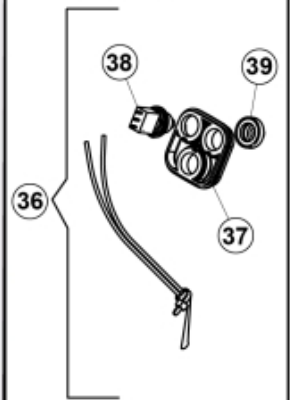

M10550476 477 480-1

7-pin

No LCS

Wire controlled

Deutsch connector

Direct controlled

M10550476_477_480-2

M10550476_477_480-3

LCS

K

Part assemblies		3rd service		
Specification		Year To: 31/01/2016 00:00:00		
PartNo	Pos	Qty	Name	Specifications
10550476		1	3rd service	31/01/2016 00:00:00
313497		1	Electric mounting kit	
5201142	1	1	• Connector Support	
313476	2	1	• Electr. Cable	
5024378	3	1	• Connector, female	7-Pole
5004914	4	3	• Screw	M5x40
5013112	5	6	• Washer	5,3x10x1,5
5011051	6	3	• Nut	M6M 5
5102039	7	1	• Rubber boot	For caravan connector
5103017	8	1	• Cable terminal	
5033621	9	5	• Cable tie	4.6x150
5002060	10	2	Screw	M6S M8x12 (8,8)
5002077	11	2	Screw	M6S 10x30
5011554	12	2	Nut	Loc-King M10
5013102	13	4	Washer	BRB 10 x 18 x 2
5021082		1	Boot	1 switch
5021098	14	1	• Boot	N/A
5024365	15	1	• Switch	A 294813
5024366	16	1	• Boot	A 294814
5021093	17	1	• Plug	
5024379	18	1	Connector	
5102152	19	1	Cable	L=4400mm
5024205	20	1	• Cable	
5024376	21	1	• Connector	
60009571	22	1	Protection plate	Replaces 5221270
5221975	23	1	Hose cover	
5222579		1	• Bracket kit	
5022157	24	1	• Washer, red	
5022159	25	1	• Washer, blue	
5044129	26	2	• Dust Cover	1/2" Male
5044940	27	2	• Coupling	ISO-A 1/2" Male - G3/8
5222580	28	1	• Bracket	
10550445		1 PCS	Control valve	
5002978	29	2	• Screw	M6S 8x129
5011553	30	1	• Nut	M6M M8 Loc-king
5013101	31	1	• Washer	BRB 8,4 x 16
5028109	32	2	• Adaptor	JIC 9/16"
5028262	33	2	• Adaptor	
4500757	34	1 PCS	• Control valve	Replaces 5221389
5222581	35	2	• Oil pipe	
1103117	40	2	Hose	3/8"