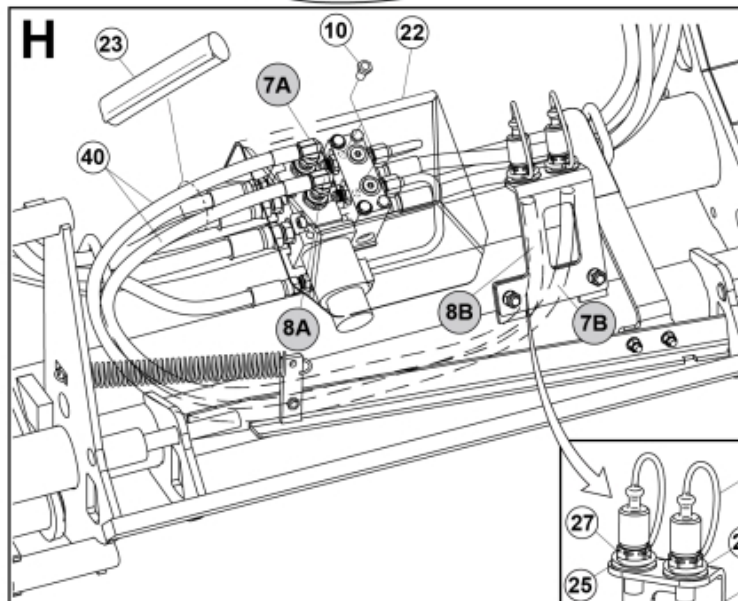

M10550476 477 480-1

7-pin

No LCS

Wire controlled

Deutsch connector

Direct controlled

M10550476_477_480-2

M10550476_477_480-3

LCS

K

Part assemblies		3rd service		
Specification		Year To: 31/01/2016 00:00:00		
PartNo	Pos	Qty	Name	Specifications
10550476		1	3rd service	31/01/2016 00:00:00
313497		1	Electric mounting kit	
5201142	1	1	• Connector Support	
313476	2	1	• Electr. Cable	
5024378	3	1	• Connector, female	7-Pole
5004914	4	3	• Screw	M5x40
5013112	5	6	• Washer	5,3x10x1,5
5011051	6	3	• Nut	M6M 5
5102039	7	1	• Rubber boot	For caravan connector
5103017	8	1	• Cable terminal	
5033621	9	5	• Cable tie	4.6x150
5002060	10	2	Screw	M6S M8x12 (8,8)
5002077	11	2	Screw	M6S 10x30
5011554	12	2	Nut	Loc-King M10
5013102	13	4	Washer	BRB 10 x 18 x 2
5021082		1	Boot	1 switch
5021098	14	1	• Boot	N/A
5024365	15	1	• Switch	A 294813
5024366	16	1	• Boot	A 294814
5021093	17	1	• Plug	
5024379	18	1	Connector	
5102152	19	1	Cable	L=4400mm
5024205	20	1	• Cable	
5024376	21	1	• Connector	
60009571	22	1	Protection plate	Replaces 5221270
5221975	23	1	Hose cover	
5222579		1	• Bracket kit	
5022157	24	1	• Washer, red	
5022159	25	1	• Washer, blue	
5044129	26	2	• Dust Cover	1/2" Male
5044940	27	2	• Coupling	ISO-A 1/2" Male - G3/8
5222580	28	1	• Bracket	
10550445		1 PCS	Control valve	
5002978	29	2	• Screw	M6S 8x129
5011553	30	1	• Nut	M6M M8 Loc-king
5013101	31	1	• Washer	BRB 8,4 x 16
5028109	32	2	• Adaptor	JIC 9/16"
5028262	33	2	• Adaptor	
4500757	34	1 PCS	• Control valve	Replaces 5221389
5222581	35	2	• Oil pipe	
1103117	40	2	Hose	3/8"