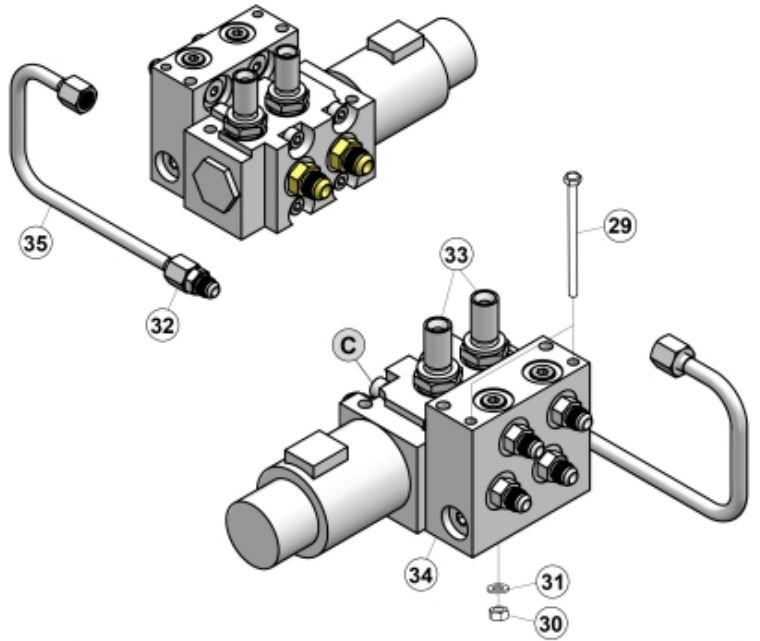

M10550476 477 480-1

7-pin

No LCS

Wire controlled

Deutsch connector

Direct controlled

M10550476_477_480-2

M10550476_477_480-3

LCS

K

Part assemblies		3rd service		
Specification		Year To: 31/01/2016 00:00:00		
PartNo	Pos	Qty	Name	Specifications
10550476		1	3rd service	31/01/2016 00:00:00
313497		1	Electric mounting kit	
5201142	1	1	• Connector Support	
313476	2	1	• Electr. Cable	
5024378	3	1	• Connector, female	7-Pole
5004914	4	3	• Screw	M5x40
5013112	5	6	• Washer	5,3x10x1,5
5011051	6	3	• Nut	M6M 5
5102039	7	1	• Rubber boot	For caravan connector
5103017	8	1	• Cable terminal	
5033621	9	5	• Cable tie	4.6x150
5002060	10	2	Screw	M6S M8x12 (8,8)
5002077	11	2	Screw	M6S 10x30
5011554	12	2	Nut	Loc-King M10
5013102	13	4	Washer	BRB 10 x 18 x 2
5021082		1	Boot	1 switch
5021098	14	1	• Boot	N/A
5024365	15	1	• Switch	A 294813
5024366	16	1	• Boot	A 294814
5021093	17	1	• Plug	
5024379	18	1	Connector	
5102152	19	1	Cable	L=4400mm
5024205	20	1	• Cable	
5024376	21	1	• Connector	
60009571	22	1	Protection plate	Replaces 5221270
5221975	23	1	Hose cover	
5222579		1	• Bracket kit	
5022157	24	1	• Washer, red	
5022159	25	1	• Washer, blue	
5044129	26	2	• Dust Cover	1/2" Male
5044940	27	2	• Coupling	ISO-A 1/2" Male - G3/8
5222580	28	1	• Bracket	
10550445		1 PCS	Control valve	
5002978	29	2	• Screw	M6S 8x129
5011553	30	1	• Nut	M6M M8 Loc-king
5013101	31	1	• Washer	BRB 8,4 x 16
5028109	32	2	• Adaptor	JIC 9/16"
5028262	33	2	• Adaptor	
4500757	34	1 PCS	• Control valve	Replaces 5221389
5222581	35	2	• Oil pipe	
1103117	40	2	Hose	3/8"