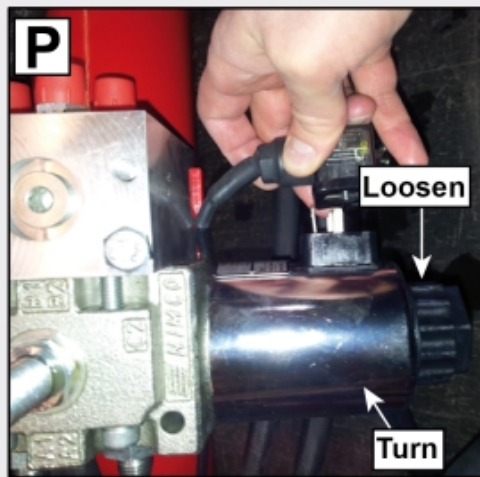

M10550476 477 480-1

7-pin

No LCS

Wire controlled

Deutsch connector

Direct controlled

M10550476_477_480-2

M10550476_477_480-3

LCS

K

Part assemblies		3rd service		
Specification		Year To: 31/01/2016 00:00:00		
PartNo	Pos	Qty	Name	Specifications
10550476		1	3rd service	31/01/2016 00:00:00
313497		1	Electric mounting kit	
5201142	1	1	• Connector Support	
313476	2	1	• Electr. Cable	
5024378	3	1	• Connector, female	7-Pole
5004914	4	3	• Screw	M5x40
5013112	5	6	• Washer	5,3x10x1,5
5011051	6	3	• Nut	M6M 5
5102039	7	1	• Rubber boot	For caravan connector
5103017	8	1	• Cable terminal	
5033621	9	5	• Cable tie	4.6x150
5002060	10	2	Screw	M6S M8x12 (8,8)
5002077	11	2	Screw	M6S 10x30
5011554	12	2	Nut	Loc-King M10
5013102	13	4	Washer	BRB 10 x 18 x 2
5021082		1	Boot	1 switch
5021098	14	1	• Boot	N/A
5024365	15	1	• Switch	A 294813
5024366	16	1	• Boot	A 294814
5021093	17	1	• Plug	
5024379	18	1	Connector	
5102152	19	1	Cable	L=4400mm
5024205	20	1	• Cable	
5024376	21	1	• Connector	
60009571	22	1	Protection plate	Replaces 5221270
5221975	23	1	Hose cover	
5222579		1	• Bracket kit	
5022157	24	1	• Washer, red	
5022159	25	1	• Washer, blue	
5044129	26	2	• Dust Cover	1/2" Male
5044940	27	2	• Coupling	ISO-A 1/2" Male - G3/8
5222580	28	1	• Bracket	
10550445		1 PCS	Control valve	
5002978	29	2	• Screw	M6S 8x129
5011553	30	1	• Nut	M6M M8 Loc-king
5013101	31	1	• Washer	BRB 8,4 x 16
5028109	32	2	• Adaptor	JIC 9/16"
5028262	33	2	• Adaptor	
4500757	34	1 PCS	• Control valve	Replaces 5221389
5222581	35	2	• Oil pipe	
1103117	40	2	Hose	3/8"