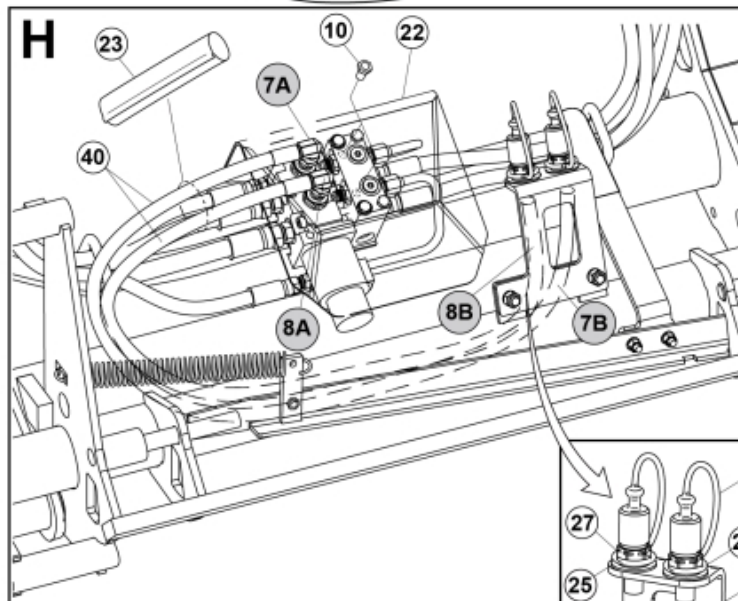

M10550476 477 480-1

7-pin

No LCS

Wire controlled

Deutsch connector

Direct controlled

M10550476_477_480-2

LCS

Part assemblies		3rd service		
Specification		Year To: 31/01/2016 00:00:00		
PartNo	Pos	Qty	Name	Specifications
10550480		1	3rd service	31/01/2016 00:00:00
5002060	10	2	Screw	M6S M8x12 (8,8)
5002077	11	2	Screw	M6S 10x30
5011554	12	2	Nut	Loc-King M10
5013102	13	4	Washer	BRB 10 x 18 x 2
60009571	22	1	Protection plate	Replaces 5221270
5221975	23	1	Hose cover	
5222579		1	• Bracket kit	
5022157	24	1	• Washer, red	
5022159	25	1	• Washer, blue	
5044129	26	2	• Dust Cover	1/2" Male
5044940	27	2	• Coupling	ISO-A 1/2" Male - G3/8
5222580	28	1	• Bracket	
10550445		1 PCS	Control valve	
5002978	29	2	• Screw	M6S 8x129
5011553	30	1	• Nut	M6M M8 Loc-king
5013101	31	1	• Washer	BRB 8,4 x 16
5028109	32	2	• Adaptor	JIC 9/16"
5028262	33	2	• Adaptor	
4500757	34	1 PCS	• Control valve	Replaces 5221389
5222581	35	2	• Oil pipe	
5102207	38	1 PCS	Harness	
1103117	40	2	Hose	3/8"
5102110	41	1	Harness	
5103054	42	1	Connector handle	