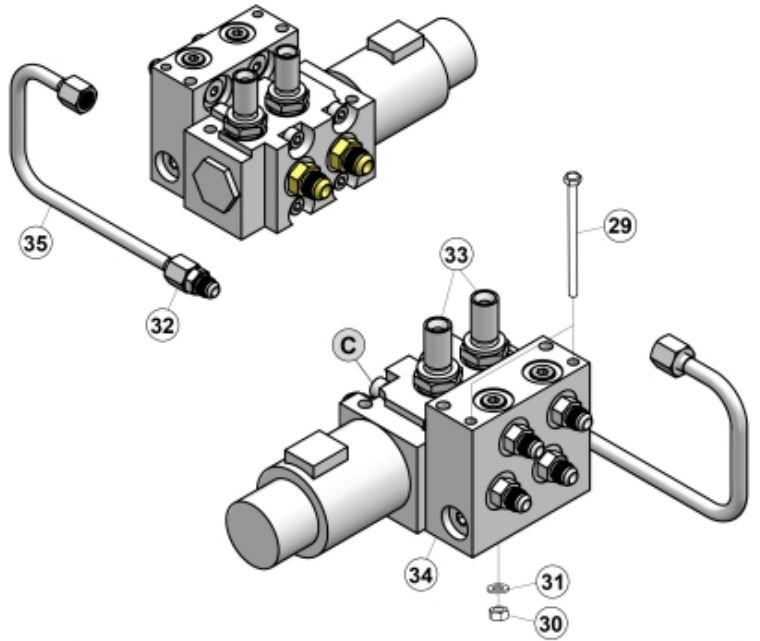

M10550476 477 480-1

7-pin

No LCS

Wire controlled

Deutsch connector

Direct controlled

M10550476_477_480-2

LCS

Part assemblies		3rd service		
Specification		Year To: 31/01/2016 00:00:00		
PartNo	Pos	Qty	Name	Specifications
10550480		1	3rd service	31/01/2016 00:00:00
5002060	10	2	Screw	M6S M8x12 (8,8)
5002077	11	2	Screw	M6S 10x30
5011554	12	2	Nut	Loc-King M10
5013102	13	4	Washer	BRB 10 x 18 x 2
60009571	22	1	Protection plate	Replaces 5221270
5221975	23	1	Hose cover	
5222579		1	• Bracket kit	
5022157	24	1	• Washer, red	
5022159	25	1	• Washer, blue	
5044129	26	2	• Dust Cover	1/2" Male
5044940	27	2	• Coupling	ISO-A 1/2" Male - G3/8
5222580	28	1	• Bracket	
10550445		1 PCS	Control valve	
5002978	29	2	• Screw	M6S 8x129
5011553	30	1	• Nut	M6M M8 Loc-king
5013101	31	1	• Washer	BRB 8,4 x 16
5028109	32	2	• Adaptor	JIC 9/16"
5028262	33	2	• Adaptor	
4500757	34	1 PCS	• Control valve	Replaces 5221389
5222581	35	2	• Oil pipe	
5102207	38	1 PCS	Harness	
1103117	40	2	Hose	3/8"
5102110	41	1	Harness	
5103054	42	1	Connector handle	