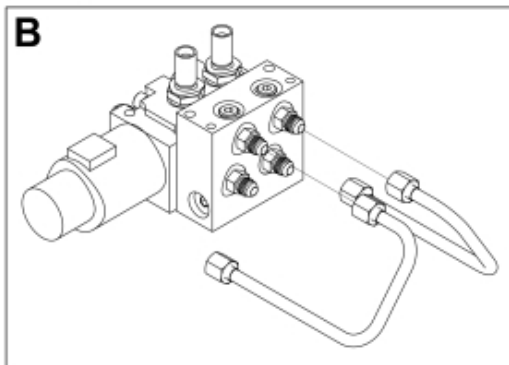

M10550476 477 480-1

7-pin

No LCS

Wire controlled

Deutsch connector

Direct controlled

M10550476_477_480-2

LCS

Part assemblies		3rd service		
Specification		Year To: 31/01/2016 00:00:00		
PartNo	Pos	Qty	Name	Specifications
10550480		1	3rd service	31/01/2016 00:00:00
5002060	10	2	Screw	M6S M8x12 (8,8)
5002077	11	2	Screw	M6S 10x30
5011554	12	2	Nut	Loc-King M10
5013102	13	4	Washer	BRB 10 x 18 x 2
60009571	22	1	Protection plate	Replaces 5221270
5221975	23	1	Hose cover	
5222579		1	• Bracket kit	
5022157	24	1	• Washer, red	
5022159	25	1	• Washer, blue	
5044129	26	2	• Dust Cover	1/2" Male
5044940	27	2	• Coupling	ISO-A 1/2" Male - G3/8
5222580	28	1	• Bracket	
10550445		1 PCS	Control valve	
5002978	29	2	• Screw	M6S 8x129
5011553	30	1	• Nut	M6M M8 Loc-king
5013101	31	1	• Washer	BRB 8,4 x 16
5028109	32	2	• Adaptor	JIC 9/16"
5028262	33	2	• Adaptor	
4500757	34	1 PCS	• Control valve	Replaces 5221389
5222581	35	2	• Oil pipe	
5102207	38	1 PCS	Harness	
1103117	40	2	Hose	3/8"
5102110	41	1	Harness	
5103054	42	1	Connector handle	