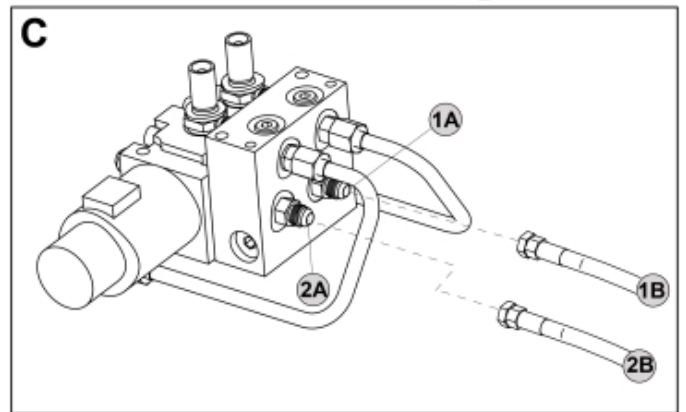

M10550476 477 480-1

7-pin

No LCS

Wire controlled

Deutsch connector

Direct controlled

M10550476_477_480-2

LCS

Part assemblies		3rd service		
Specification		Year To: 31/01/2016 00:00:00		
PartNo	Pos	Qty	Name	Specifications
10550480		1	3rd service	31/01/2016 00:00:00
5002060	10	2	Screw	M6S M8x12 (8,8)
5002077	11	2	Screw	M6S 10x30
5011554	12	2	Nut	Loc-King M10
5013102	13	4	Washer	BRB 10 x 18 x 2
60009571	22	1	Protection plate	Replaces 5221270
5221975	23	1	Hose cover	
5222579		1	• Bracket kit	
5022157	24	1	• Washer, red	
5022159	25	1	• Washer, blue	
5044129	26	2	• Dust Cover	1/2" Male
5044940	27	2	• Coupling	ISO-A 1/2" Male - G3/8
5222580	28	1	• Bracket	
10550445		1 PCS	Control valve	
5002978	29	2	• Screw	M6S 8x129
5011553	30	1	• Nut	M6M M8 Loc-king
5013101	31	1	• Washer	BRB 8,4 x 16
5028109	32	2	• Adaptor	JIC 9/16"
5028262	33	2	• Adaptor	
4500757	34	1 PCS	• Control valve	Replaces 5221389
5222581	35	2	• Oil pipe	
5102207	38	1 PCS	Harness	
1103117	40	2	Hose	3/8"
5102110	41	1	Harness	
5103054	42	1	Connector handle	