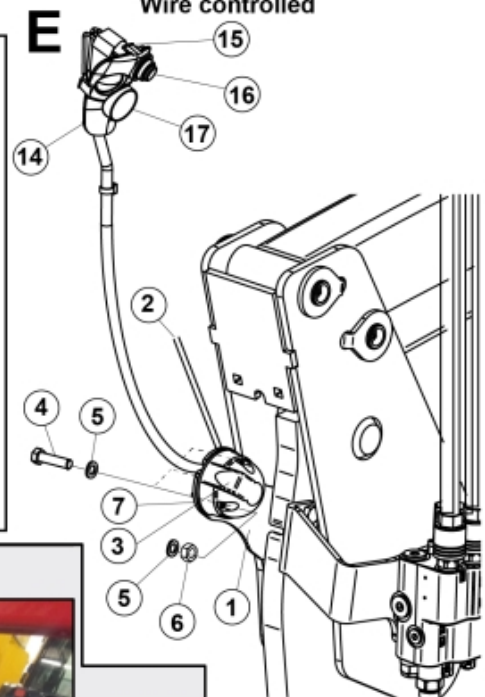

M10550476 477 480-1

7-pin

No LCS

Wire controlled

Deutsch connector

Direct controlled

M10550476_477_480-2

LCS

Part assemblies		3rd service		
Specification		Year To: 31/01/2016 00:00:00		
PartNo	Pos	Qty	Name	Specifications
10550480		1	3rd service	31/01/2016 00:00:00
5002060	10	2	Screw	M6S M8x12 (8,8)
5002077	11	2	Screw	M6S 10x30
5011554	12	2	Nut	Loc-King M10
5013102	13	4	Washer	BRB 10 x 18 x 2
60009571	22	1	Protection plate	Replaces 5221270
5221975	23	1	Hose cover	
5222579		1	• Bracket kit	
5022157	24	1	• Washer, red	
5022159	25	1	• Washer, blue	
5044129	26	2	• Dust Cover	1/2" Male
5044940	27	2	• Coupling	ISO-A 1/2" Male - G3/8
5222580	28	1	• Bracket	
10550445		1 PCS	Control valve	
5002978	29	2	• Screw	M6S 8x129
5011553	30	1	• Nut	M6M M8 Loc-king
5013101	31	1	• Washer	BRB 8,4 x 16
5028109	32	2	• Adaptor	JIC 9/16"
5028262	33	2	• Adaptor	
4500757	34	1 PCS	• Control valve	Replaces 5221389
5222581	35	2	• Oil pipe	
5102207	38	1 PCS	Harness	
1103117	40	2	Hose	3/8"
5102110	41	1	Harness	
5103054	42	1	Connector handle	