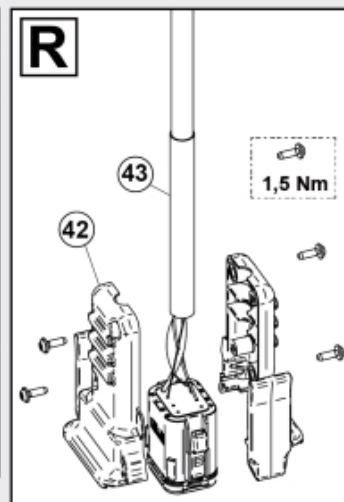

M10550476 477 480-1

7-pin

No LCS

Wire controlled

Deutsch connector

Direct controlled

M10550476_477_480-2

LCS

Part assemblies		3rd service		
Specification		Year To: 31/01/2016 00:00:00		
PartNo	Pos	Qty	Name	Specifications
10550480		1	3rd service	31/01/2016 00:00:00
5002060	10	2	Screw	M6S M8x12 (8,8)
5002077	11	2	Screw	M6S 10x30
5011554	12	2	Nut	Loc-King M10
5013102	13	4	Washer	BRB 10 x 18 x 2
60009571	22	1	Protection plate	Replaces 5221270
5221975	23	1	Hose cover	
5222579		1	• Bracket kit	
5022157	24	1	• Washer, red	
5022159	25	1	• Washer, blue	
5044129	26	2	• Dust Cover	1/2" Male
5044940	27	2	• Coupling	ISO-A 1/2" Male - G3/8
5222580	28	1	• Bracket	
10550445		1 PCS	Control valve	
5002978	29	2	• Screw	M6S 8x129
5011553	30	1	• Nut	M6M M8 Loc-king
5013101	31	1	• Washer	BRB 8,4 x 16
5028109	32	2	• Adaptor	JIC 9/16"
5028262	33	2	• Adaptor	
4500757	34	1 PCS	• Control valve	Replaces 5221389
5222581	35	2	• Oil pipe	
5102207	38	1 PCS	Harness	
1103117	40	2	Hose	3/8"
5102110	41	1	Harness	
5103054	42	1	Connector handle	