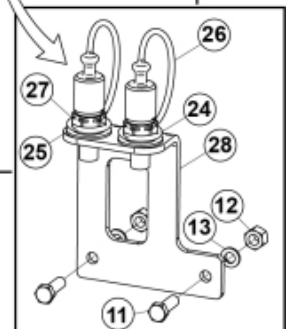

M10550476 477 480-1

7-pin

No LCS

Wire controlled

Deutsch connector

Direct controlled

M10550476_477_480-2

LCS

Part assemblies		3rd service		
Specification		Year To: 31/01/2016 00:00:00		
PartNo	Pos	Qty	Name	Specifications
10550480		1	3rd service	31/01/2016 00:00:00
5002060	10	2	Screw	M6S M8x12 (8,8)
5002077	11	2	Screw	M6S 10x30
5011554	12	2	Nut	Loc-King M10
5013102	13	4	Washer	BRB 10 x 18 x 2
60009571	22	1	Protection plate	Replaces 5221270
5221975	23	1	Hose cover	
5222579		1	• Bracket kit	
5022157	24	1	• Washer, red	
5022159	25	1	• Washer, blue	
5044129	26	2	• Dust Cover	1/2" Male
5044940	27	2	• Coupling	ISO-A 1/2" Male - G3/8
5222580	28	1	• Bracket	
10550445		1 PCS	Control valve	
5002978	29	2	• Screw	M6S 8x129
5011553	30	1	• Nut	M6M M8 Loc-king
5013101	31	1	• Washer	BRB 8,4 x 16
5028109	32	2	• Adaptor	JIC 9/16"
5028262	33	2	• Adaptor	
4500757	34	1 PCS	• Control valve	Replaces 5221389
5222581	35	2	• Oil pipe	
5102207	38	1 PCS	Harness	
1103117	40	2	Hose	3/8"
5102110	41	1	Harness	
5103054	42	1	Connector handle	