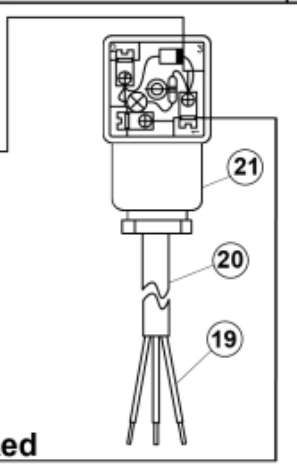

M10550476 477 480-1

7-pin

No LCS

Wire controlled

Deutsch connector

Direct controlled

M10550476_477_480-2

LCS

Part assemblies		3rd service		
Specification		Year To: 31/01/2016 00:00:00		
PartNo	Pos	Qty	Name	Specifications
10550480		1	3rd service	31/01/2016 00:00:00
5002060	10	2	Screw	M6S M8x12 (8,8)
5002077	11	2	Screw	M6S 10x30
5011554	12	2	Nut	Loc-King M10
5013102	13	4	Washer	BRB 10 x 18 x 2
60009571	22	1	Protection plate	Replaces 5221270
5221975	23	1	Hose cover	
5222579		1	• Bracket kit	
5022157	24	1	• Washer, red	
5022159	25	1	• Washer, blue	
5044129	26	2	• Dust Cover	1/2" Male
5044940	27	2	• Coupling	ISO-A 1/2" Male - G3/8
5222580	28	1	• Bracket	
10550445		1 PCS	Control valve	
5002978	29	2	• Screw	M6S 8x129
5011553	30	1	• Nut	M6M M8 Loc-king
5013101	31	1	• Washer	BRB 8,4 x 16
5028109	32	2	• Adaptor	JIC 9/16"
5028262	33	2	• Adaptor	
4500757	34	1 PCS	• Control valve	Replaces 5221389
5222581	35	2	• Oil pipe	
5102207	38	1 PCS	Harness	
1103117	40	2	Hose	3/8"
5102110	41	1	Harness	
5103054	42	1	Connector handle	