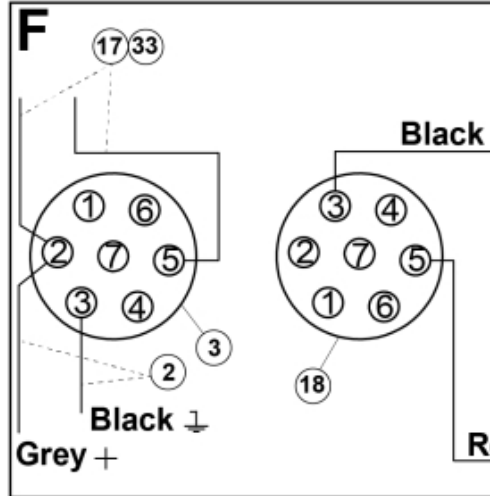

M10550476 477 480-1

7-pin

No LCS

Wire controlled

Deutsch connector

Direct controlled

M10550476_477_480-2

LCS

Part assemblies		3rd service		
Specification		Year To: 31/01/2016 00:00:00		
PartNo	Pos	Qty	Name	Specifications
10550480		1	3rd service	31/01/2016 00:00:00
5002060	10	2	Screw	M6S M8x12 (8,8)
5002077	11	2	Screw	M6S 10x30
5011554	12	2	Nut	Loc-King M10
5013102	13	4	Washer	BRB 10 x 18 x 2
60009571	22	1	Protection plate	Replaces 5221270
5221975	23	1	Hose cover	
5222579		1	• Bracket kit	
5022157	24	1	• Washer, red	
5022159	25	1	• Washer, blue	
5044129	26	2	• Dust Cover	1/2" Male
5044940	27	2	• Coupling	ISO-A 1/2" Male - G3/8
5222580	28	1	• Bracket	
10550445		1 PCS	Control valve	
5002978	29	2	• Screw	M6S 8x129
5011553	30	1	• Nut	M6M M8 Loc-king
5013101	31	1	• Washer	BRB 8,4 x 16
5028109	32	2	• Adaptor	JIC 9/16"
5028262	33	2	• Adaptor	
4500757	34	1 PCS	• Control valve	Replaces 5221389
5222581	35	2	• Oil pipe	
5102207	38	1 PCS	Harness	
1103117	40	2	Hose	3/8"
5102110	41	1	Harness	
5103054	42	1	Connector handle	