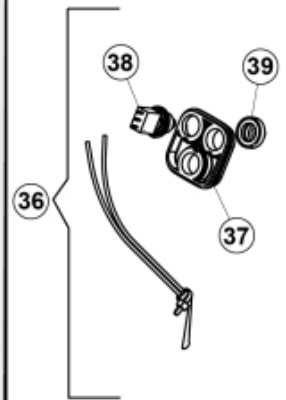

M10550476 477 480-1

7-pin

No LCS

Wire controlled

Deutsch connector

Direct controlled

M10550476_477_480-2

LCS

Part assemblies		3rd service		
Specification		Year To: 31/01/2016 00:00:00		
PartNo	Pos	Qty	Name	Specifications
10550480		1	3rd service	31/01/2016 00:00:00
5002060	10	2	Screw	M6S M8x12 (8,8)
5002077	11	2	Screw	M6S 10x30
5011554	12	2	Nut	Loc-King M10
5013102	13	4	Washer	BRB 10 x 18 x 2
60009571	22	1	Protection plate	Replaces 5221270
5221975	23	1	Hose cover	
5222579		1	• Bracket kit	
5022157	24	1	• Washer, red	
5022159	25	1	• Washer, blue	
5044129	26	2	• Dust Cover	1/2" Male
5044940	27	2	• Coupling	ISO-A 1/2" Male - G3/8
5222580	28	1	• Bracket	
10550445		1 PCS	Control valve	
5002978	29	2	• Screw	M6S 8x129
5011553	30	1	• Nut	M6M M8 Loc-king
5013101	31	1	• Washer	BRB 8,4 x 16
5028109	32	2	• Adaptor	JIC 9/16"
5028262	33	2	• Adaptor	
4500757	34	1 PCS	• Control valve	Replaces 5221389
5222581	35	2	• Oil pipe	
5102207	38	1 PCS	Harness	
1103117	40	2	Hose	3/8"
5102110	41	1	Harness	
5103054	42	1	Connector handle	