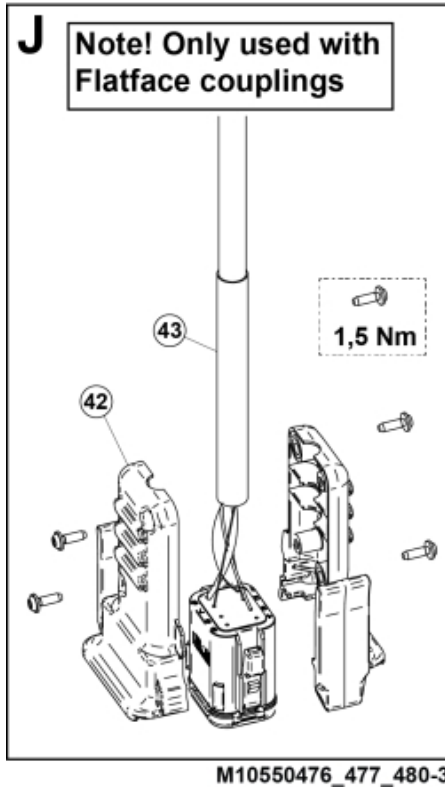

M10550476 477 480-1

7-pin

No LCS

Wire controlled

Deutsch connector

Direct controlled

M10550476_477_480-2

LCS

Part assemblies		3rd service		
Specification		Year To: 31/01/2016 00:00:00		
PartNo	Pos	Qty	Name	Specifications
10550480		1	3rd service	31/01/2016 00:00:00
5002060	10	2	Screw	M6S M8x12 (8,8)
5002077	11	2	Screw	M6S 10x30
5011554	12	2	Nut	Loc-King M10
5013102	13	4	Washer	BRB 10 x 18 x 2
60009571	22	1	Protection plate	Replaces 5221270
5221975	23	1	Hose cover	
5222579		1	• Bracket kit	
5022157	24	1	• Washer, red	
5022159	25	1	• Washer, blue	
5044129	26	2	• Dust Cover	1/2" Male
5044940	27	2	• Coupling	ISO-A 1/2" Male - G3/8
5222580	28	1	• Bracket	
10550445		1 PCS	Control valve	
5002978	29	2	• Screw	M6S 8x129
5011553	30	1	• Nut	M6M M8 Loc-king
5013101	31	1	• Washer	BRB 8,4 x 16
5028109	32	2	• Adaptor	JIC 9/16"
5028262	33	2	• Adaptor	
4500757	34	1 PCS	• Control valve	Replaces 5221389
5222581	35	2	• Oil pipe	
5102207	38	1 PCS	Harness	
1103117	40	2	Hose	3/8"
5102110	41	1	Harness	
5103054	42	1	Connector handle	