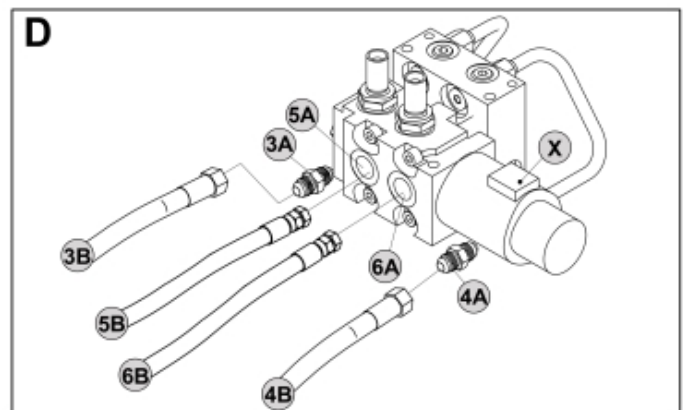

M10550476 477 480-1

7-pin

No LCS

Wire controlled

Deutsch connector

Direct controlled

M10550476_477_480-2

LCS

Part assemblies		3rd service		
Specification		Year To: 31/01/2016 00:00:00		
PartNo	Pos	Qty	Name	Specifications
10550480		1	3rd service	31/01/2016 00:00:00
5002060	10	2	Screw	M6S M8x12 (8,8)
5002077	11	2	Screw	M6S 10x30
5011554	12	2	Nut	Loc-King M10
5013102	13	4	Washer	BRB 10 x 18 x 2
60009571	22	1	Protection plate	Replaces 5221270
5221975	23	1	Hose cover	
5222579		1	• Bracket kit	
5022157	24	1	• Washer, red	
5022159	25	1	• Washer, blue	
5044129	26	2	• Dust Cover	1/2" Male
5044940	27	2	• Coupling	ISO-A 1/2" Male - G3/8
5222580	28	1	• Bracket	
10550445		1 PCS	Control valve	
5002978	29	2	• Screw	M6S 8x129
5011553	30	1	• Nut	M6M M8 Loc-king
5013101	31	1	• Washer	BRB 8,4 x 16
5028109	32	2	• Adaptor	JIC 9/16"
5028262	33	2	• Adaptor	
4500757	34	1 PCS	• Control valve	Replaces 5221389
5222581	35	2	• Oil pipe	
5102207	38	1 PCS	Harness	
1103117	40	2	Hose	3/8"
5102110	41	1	Harness	
5103054	42	1	Connector handle	