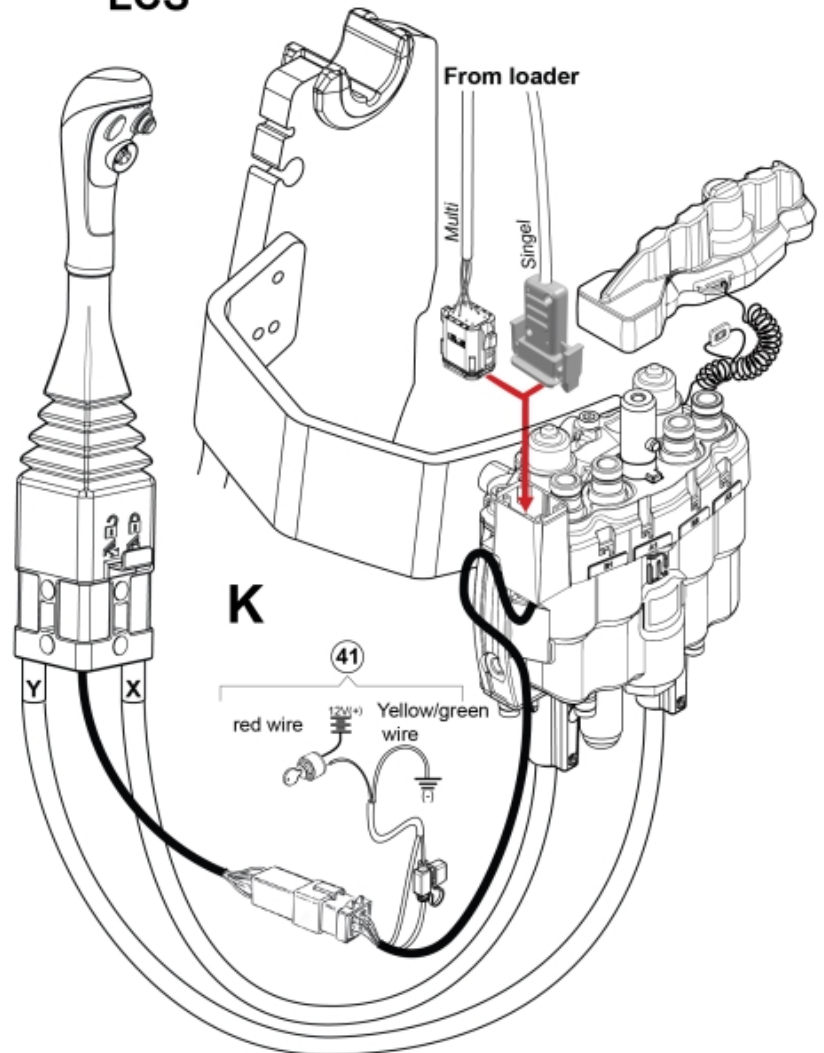

M10550476 477 480-1

7-pin

No LCS

Wire controlled

Deutsch connector

Direct controlled

M10550476_477_480-2

LCS

Part assemblies		3rd service		
Specification		Year To: 31/01/2016 00:00:00		
PartNo	Pos	Qty	Name	Specifications
10550480		1	3rd service	31/01/2016 00:00:00
5002060	10	2	Screw	M6S M8x12 (8,8)
5002077	11	2	Screw	M6S 10x30
5011554	12	2	Nut	Loc-King M10
5013102	13	4	Washer	BRB 10 x 18 x 2
60009571	22	1	Protection plate	Replaces 5221270
5221975	23	1	Hose cover	
5222579		1	• Bracket kit	
5022157	24	1	• Washer, red	
5022159	25	1	• Washer, blue	
5044129	26	2	• Dust Cover	1/2" Male
5044940	27	2	• Coupling	ISO-A 1/2" Male - G3/8
5222580	28	1	• Bracket	
10550445		1 PCS	Control valve	
5002978	29	2	• Screw	M6S 8x129
5011553	30	1	• Nut	M6M M8 Loc-king
5013101	31	1	• Washer	BRB 8,4 x 16
5028109	32	2	• Adaptor	JIC 9/16"
5028262	33	2	• Adaptor	
4500757	34	1 PCS	• Control valve	Replaces 5221389
5222581	35	2	• Oil pipe	
5102207	38	1 PCS	Harness	
1103117	40	2	Hose	3/8"
5102110	41	1	Harness	
5103054	42	1	Connector handle	