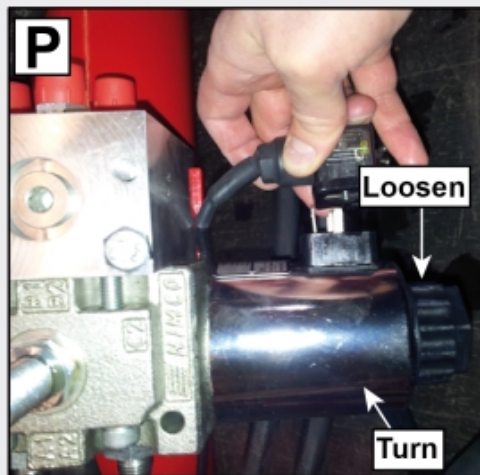

M10550476 477 480-1

7-pin

No LCS

Wire controlled

Deutsch connector

Direct controlled

M10550476_477_480-2

LCS

Part assemblies		3rd service		
Specification		Year To: 31/01/2016 00:00:00		
PartNo	Pos	Qty	Name	Specifications
10550480		1	3rd service	31/01/2016 00:00:00
5002060	10	2	Screw	M6S M8x12 (8,8)
5002077	11	2	Screw	M6S 10x30
5011554	12	2	Nut	Loc-King M10
5013102	13	4	Washer	BRB 10 x 18 x 2
60009571	22	1	Protection plate	Replaces 5221270
5221975	23	1	Hose cover	
5222579		1	• Bracket kit	
5022157	24	1	• Washer, red	
5022159	25	1	• Washer, blue	
5044129	26	2	• Dust Cover	1/2" Male
5044940	27	2	• Coupling	ISO-A 1/2" Male - G3/8
5222580	28	1	• Bracket	
10550445		1 PCS	Control valve	
5002978	29	2	• Screw	M6S 8x129
5011553	30	1	• Nut	M6M M8 Loc-king
5013101	31	1	• Washer	BRB 8,4 x 16
5028109	32	2	• Adaptor	JIC 9/16"
5028262	33	2	• Adaptor	
4500757	34	1 PCS	• Control valve	Replaces 5221389
5222581	35	2	• Oil pipe	
5102207	38	1 PCS	Harness	
1103117	40	2	Hose	3/8"
5102110	41	1	Harness	
5103054	42	1	Connector handle	