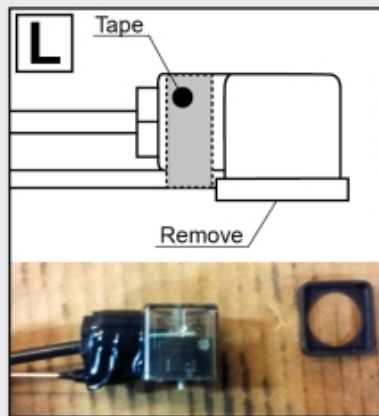

M10550476 477 480-1

7-pin

No LCS

Wire controlled

Deutsch connector

Direct controlled

M10550476_477_480-2

LCS

Part assemblies		3rd service		
Specification		Year To: 31/01/2016 00:00:00		
PartNo	Pos	Qty	Name	Specifications
10550480		1	3rd service	31/01/2016 00:00:00
5002060	10	2	Screw	M6S M8x12 (8,8)
5002077	11	2	Screw	M6S 10x30
5011554	12	2	Nut	Loc-King M10
5013102	13	4	Washer	BRB 10 x 18 x 2
60009571	22	1	Protection plate	Replaces 5221270
5221975	23	1	Hose cover	
5222579		1	• Bracket kit	
5022157	24	1	• Washer, red	
5022159	25	1	• Washer, blue	
5044129	26	2	• Dust Cover	1/2" Male
5044940	27	2	• Coupling	ISO-A 1/2" Male - G3/8
5222580	28	1	• Bracket	
10550445		1 PCS	Control valve	
5002978	29	2	• Screw	M6S 8x129
5011553	30	1	• Nut	M6M M8 Loc-king
5013101	31	1	• Washer	BRB 8,4 x 16
5028109	32	2	• Adaptor	JIC 9/16"
5028262	33	2	• Adaptor	
4500757	34	1 PCS	• Control valve	Replaces 5221389
5222581	35	2	• Oil pipe	
5102207	38	1 PCS	Harness	
1103117	40	2	Hose	3/8"
5102110	41	1	Harness	
5103054	42	1	Connector handle	