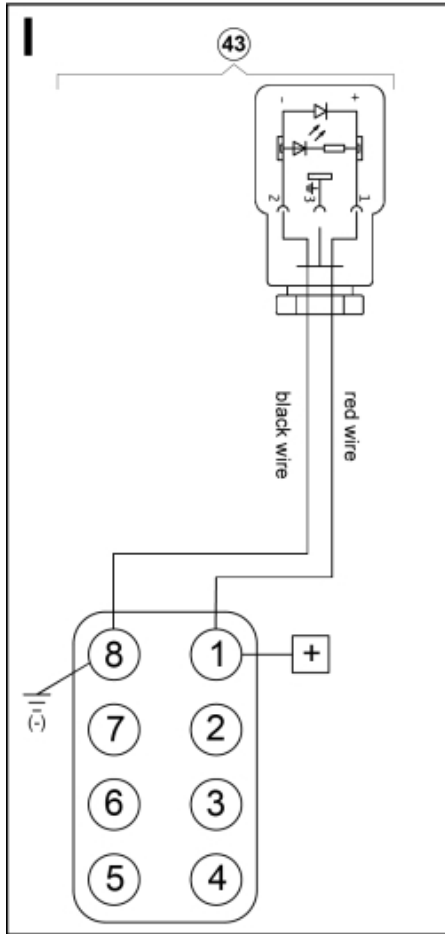

M10550476 477 480-1

7-pin

No LCS

Wire controlled

Deutsch connector

Direct controlled

M10550476_477_480-2

LCS

Part assemblies		3rd service		
Specification		Year To: 31/01/2016 00:00:00		
PartNo	Pos	Qty	Name	Specifications
10550480		1	3rd service	31/01/2016 00:00:00
5002060	10	2	Screw	M6S M8x12 (8,8)
5002077	11	2	Screw	M6S 10x30
5011554	12	2	Nut	Loc-King M10
5013102	13	4	Washer	BRB 10 x 18 x 2
60009571	22	1	Protection plate	Replaces 5221270
5221975	23	1	Hose cover	
5222579		1	• Bracket kit	
5022157	24	1	• Washer, red	
5022159	25	1	• Washer, blue	
5044129	26	2	• Dust Cover	1/2" Male
5044940	27	2	• Coupling	ISO-A 1/2" Male - G3/8
5222580	28	1	• Bracket	
10550445		1 PCS	Control valve	
5002978	29	2	• Screw	M6S 8x129
5011553	30	1	• Nut	M6M M8 Loc-king
5013101	31	1	• Washer	BRB 8,4 x 16
5028109	32	2	• Adaptor	JIC 9/16"
5028262	33	2	• Adaptor	
4500757	34	1 PCS	• Control valve	Replaces 5221389
5222581	35	2	• Oil pipe	
5102207	38	1 PCS	Harness	
1103117	40	2	Hose	3/8"
5102110	41	1	Harness	
5103054	42	1	Connector handle	