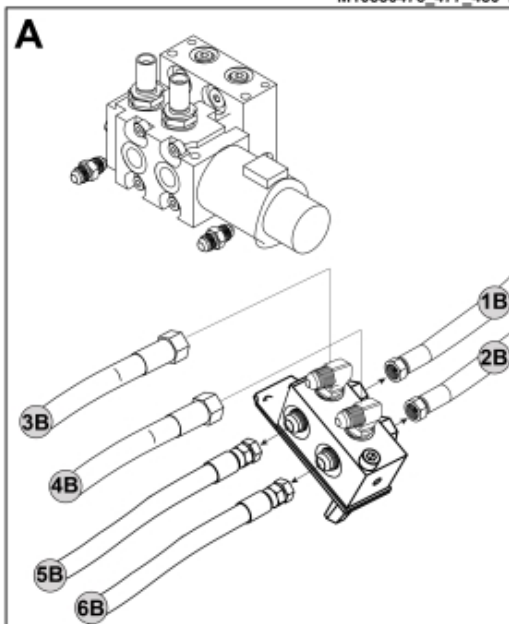

M10550476 477 480-1

7-pin

No LCS

Wire controlled

Deutsch connector

Direct controlled

M10550476_477_480-2

LCS

Part assemblies		3rd service		
Specification		Year To: 31/01/2016 00:00:00		
PartNo	Pos	Qty	Name	Specifications
10550480		1	3rd service	31/01/2016 00:00:00
5002060	10	2	Screw	M6S M8x12 (8,8)
5002077	11	2	Screw	M6S 10x30
5011554	12	2	Nut	Loc-King M10
5013102	13	4	Washer	BRB 10 x 18 x 2
60009571	22	1	Protection plate	Replaces 5221270
5221975	23	1	Hose cover	
5222579		1	• Bracket kit	
5022157	24	1	• Washer, red	
5022159	25	1	• Washer, blue	
5044129	26	2	• Dust Cover	1/2" Male
5044940	27	2	• Coupling	ISO-A 1/2" Male - G3/8
5222580	28	1	• Bracket	
10550445		1 PCS	Control valve	
5002978	29	2	• Screw	M6S 8x129
5011553	30	1	• Nut	M6M M8 Loc-king
5013101	31	1	• Washer	BRB 8,4 x 16
5028109	32	2	• Adaptor	JIC 9/16"
5028262	33	2	• Adaptor	
4500757	34	1 PCS	• Control valve	Replaces 5221389
5222581	35	2	• Oil pipe	
5102207	38	1 PCS	Harness	
1103117	40	2	Hose	3/8"
5102110	41	1	Harness	
5103054	42	1	Connector handle	