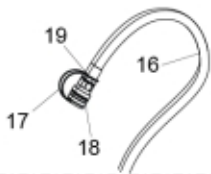

**L-version - longer hoses**

**Q-version - standard hoses**

r11252131

**Part assemblies Specification** Multipurpose 185MPU Skid Steer  
 Year From: 01/06/2013 00:00:00  
 : 31/12/2018 00:00:00

PartNo	Pos	Qty	Name	Specifications
5004917	1	6	Screw	
5011553	2	2	Nut	M6M M8 Loc-king
5028163	3	2 PCS	Adaptor	
5028211	4	2 PCS	Adaptor	
5215131	5	6	Locking cover	
5221576	6	2 PCS	Hose clamp	
5221582	7	2 PCS	Washer	
9020105	8	2	Pivot Pin	D=30, L=113mm
9020117	9	4	Pin	D=30mm
9032170		1 PCS	Hose kit	
9032182	10	2 PCS	• Hose	3/8" L=1150mm
9032181	11	2 PCS	• Hose	3/8" L=960mm
9032177	Q	2 PCS	Hose cpl.	01/12/2013 00:00:00
9032178	12	1 PCS	• Hose	3/8" L=600mm, Part is included in kit 9032177 Hose cpl.
5044130	13	1	• Dust Cover	Part is included in kit 60007907 Hose cpl., 9032177 Hose cpl., Part is included in kit 60007907 Hose cpl., 9032177 Hose cpl.
5044127	14	1	• Quick Coupling	1/2", Part is included in kit 60007907 Hose cpl., 9032177 Hose cpl., Part is included in kit 60007907 Hose cpl., 9032177 Hose cpl.
5013853	15	1	• Dowty washer	Tredo 1/2", Part is included in kit 60007907 Hose cpl., 9032177 Hose cpl., Part is included in kit 60007907 Hose cpl., 9032177 Hose cpl.
60007907	L	2 PCS	Hose cpl.	01/12/2013 00:00:00
60007906	16	1 PCS	• Hose	3/8" L=1200, Part is included in kit 60007907 Hose cpl.
5044130	17	1	• Dust Cover	Part is included in kit 60007907 Hose cpl., 9032177 Hose cpl., Part is included in kit 60007907 Hose cpl., 9032177 Hose cpl.
5044127	18	1	• Quick Coupling	1/2", Part is included in kit 60007907 Hose cpl., 9032177 Hose cpl., Part is included in kit 60007907 Hose cpl., 9032177 Hose cpl.
5013853	19	1	• Dowty washer	Tredo 1/2", Part is included in kit 60007907 Hose cpl., 9032177 Hose cpl., Part is included in kit 60007907 Hose cpl., 9032177 Hose cpl.
11262298	20	1 PCS	Frame	With attachment
5022119		2	• Plug	
11262256	21	1	Grab head	
12724710-1	22	2 PCS	Cylinder	