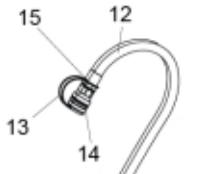

**L-version - longer hoses**

**Q-version - standard hoses**

r11252131

**Part assemblies Specification** Multipurpose 185MPU Skid Steer  
 Year From: 01/06/2013 00:00:00  
 : 31/12/2018 00:00:00

PartNo	Pos	Qty	Name	Specifications
5004917	1	6	Screw	
5011553	2	2	Nut	M6M M8 Loc-king
5028163	3	2 PCS	Adaptor	
5028211	4	2 PCS	Adaptor	
5215131	5	6	Locking cover	
5221576	6	2 PCS	Hose clamp	
5221582	7	2 PCS	Washer	
9020105	8	2	Pivot Pin	D=30, L=113mm
9020117	9	4	Pin	D=30mm
9032170		1 PCS	Hose kit	
9032182	10	2 PCS	• Hose	3/8" L=1150mm
9032181	11	2 PCS	• Hose	3/8" L=960mm
9032177	Q	2 PCS	Hose cpl.	01/12/2013 00:00:00
9032178	12	1 PCS	• Hose	3/8" L=600mm, Part is included in kit 9032177 Hose cpl.
5044130	13	1	• Dust Cover	Part is included in kit 60007907 Hose cpl., 9032177 Hose cpl., Part is included in kit 60007907 Hose cpl., 9032177 Hose cpl.
5044127	14	1	• Quick Coupling	1/2", Part is included in kit 60007907 Hose cpl., 9032177 Hose cpl., Part is included in kit 60007907 Hose cpl., 9032177 Hose cpl.
5013853	15	1	• Dowty washer	Tredo 1/2", Part is included in kit 60007907 Hose cpl., 9032177 Hose cpl., Part is included in kit 60007907 Hose cpl., 9032177 Hose cpl.
60007907	L	2 PCS	Hose cpl.	01/12/2013 00:00:00
60007906	16	1 PCS	• Hose	3/8" L=1200, Part is included in kit 60007907 Hose cpl.
5044130	17	1	• Dust Cover	Part is included in kit 60007907 Hose cpl., 9032177 Hose cpl., Part is included in kit 60007907 Hose cpl., 9032177 Hose cpl.
5044127	18	1	• Quick Coupling	1/2", Part is included in kit 60007907 Hose cpl., 9032177 Hose cpl., Part is included in kit 60007907 Hose cpl., 9032177 Hose cpl.
5013853	19	1	• Dowty washer	Tredo 1/2", Part is included in kit 60007907 Hose cpl., 9032177 Hose cpl., Part is included in kit 60007907 Hose cpl., 9032177 Hose cpl.
11262298	20	1 PCS	Frame	With attachment
5022119		2	• Plug	
11262256	21	1	Grab head	
12724710-1	22	2 PCS	Cylinder	