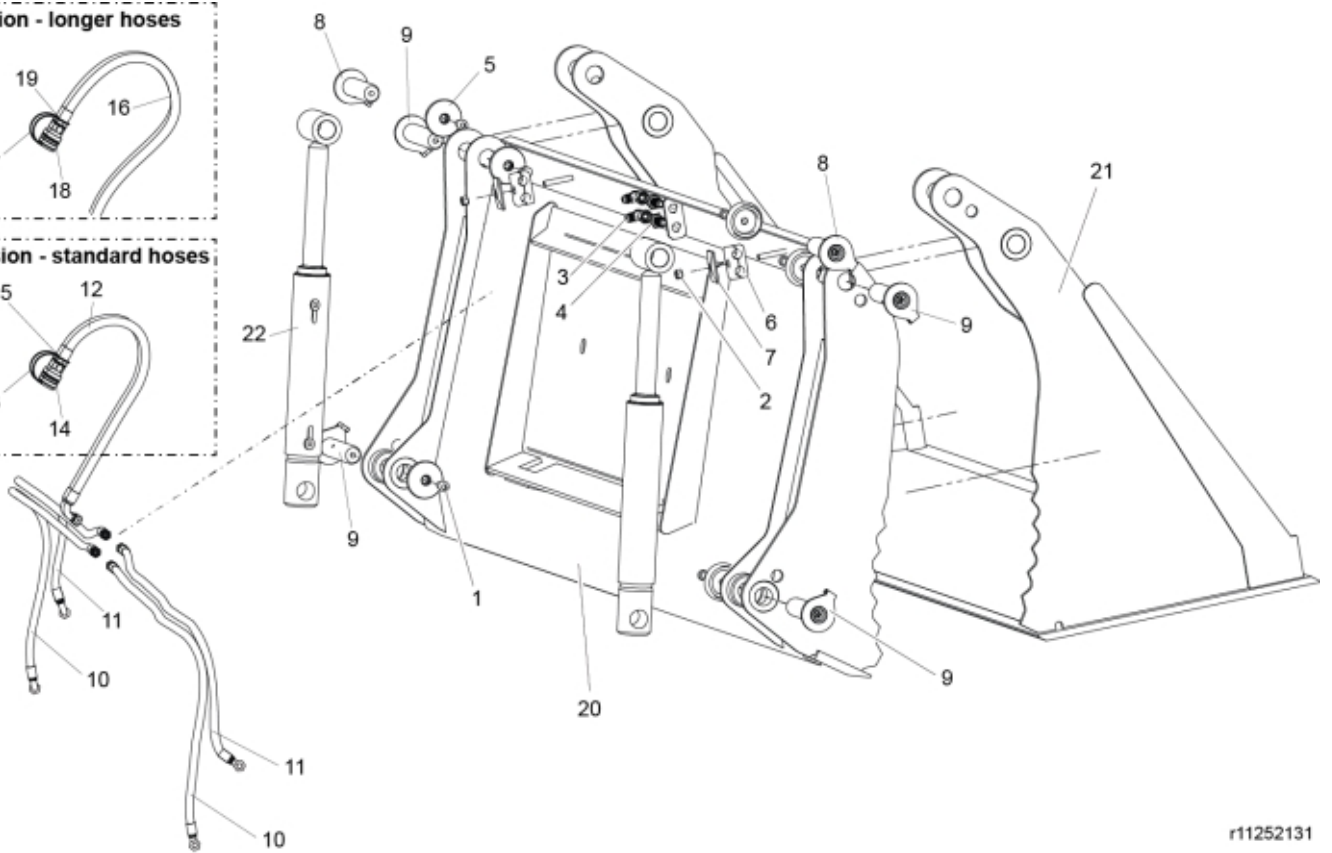

**L-version - longer hoses**

**Q-version - standard hoses**

r11252131

**Part assemblies Specification** Multipurpose 185MPU Skid Steer  
 Year From: 01/06/2013 00:00:00  
 : 31/12/2018 00:00:00

PartNo	Pos	Qty	Name	Specifications
5004917	1	6	Screw	
5011553	2	2	Nut	M6M M8 Loc-king
5028163	3	2 PCS	Adaptor	
5028211	4	2 PCS	Adaptor	
5215131	5	6	Locking cover	
5221576	6	2 PCS	Hose clamp	
5221582	7	2 PCS	Washer	
9020105	8	2	Pivot Pin	D=30, L=113mm
9020117	9	4	Pin	D=30mm
9032170		1 PCS	Hose kit	
9032182	10	2 PCS	• Hose	3/8" L=1150mm
9032181	11	2 PCS	• Hose	3/8" L=960mm
9032177	Q	2 PCS	Hose cpl.	01/12/2013 00:00:00
9032178	12	1 PCS	• Hose	3/8" L=600mm, Part is included in kit 9032177 Hose cpl.
5044130	13	1	• Dust Cover	Part is included in kit 60007907 Hose cpl., 9032177 Hose cpl., Part is included in kit 60007907 Hose cpl., 9032177 Hose cpl.
5044127	14	1	• Quick Coupling	1/2", Part is included in kit 60007907 Hose cpl., 9032177 Hose cpl., Part is included in kit 60007907 Hose cpl., 9032177 Hose cpl.
5013853	15	1	• Dowty washer	Tredo 1/2", Part is included in kit 60007907 Hose cpl., 9032177 Hose cpl., Part is included in kit 60007907 Hose cpl., 9032177 Hose cpl.
60007907	L	2 PCS	Hose cpl.	01/12/2013 00:00:00
60007906	16	1 PCS	• Hose	3/8" L=1200, Part is included in kit 60007907 Hose cpl.
5044130	17	1	• Dust Cover	Part is included in kit 60007907 Hose cpl., 9032177 Hose cpl., Part is included in kit 60007907 Hose cpl., 9032177 Hose cpl.
5044127	18	1	• Quick Coupling	1/2", Part is included in kit 60007907 Hose cpl., 9032177 Hose cpl., Part is included in kit 60007907 Hose cpl., 9032177 Hose cpl.
5013853	19	1	• Dowty washer	Tredo 1/2", Part is included in kit 60007907 Hose cpl., 9032177 Hose cpl., Part is included in kit 60007907 Hose cpl., 9032177 Hose cpl.
11262298	20	1 PCS	Frame	With attachment
5022119		2	• Plug	
11262256	21	1	Grab head	
12724710-1	22	2 PCS	Cylinder	