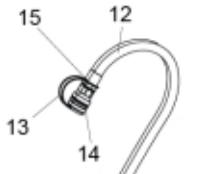

L-version - longer hoses

Q-version - standard hoses

r11252131

Part assemblies Specification
 Multipurpose 160MPU Skid Steer
 Year From: 01/06/2013 00:00:00
 Year To: 31/12/2018 00:00:00

PartNo	Pos	Qty	Name	Specifications
5004917	1	6	Screw	
5011553	2	2	Nut	M6M M8 Loc-king
5028163	3	2 PCS	Adaptor	
5028211	4	2 PCS	Adaptor	
5215131	5	6	Locking cover	
5221576	6	2 PCS	Hose clamp	
5221582	7	2 PCS	Washer	
9020105	8	2	Pivot Pin	D=30, L=113mm
9020117	9	4	Pin	D=30mm
9032169		1 PCS	Hose kit	
9032180	10	2 PCS	• Hose	3/8" L=1045mm
9032179	11	2 PCS	• Hose	3/8" L=855mm
9032177	Q	2 PCS	Hose cpl.	01/12/2013 00:00:00
9032178	12	1 PCS	• Hose	3/8" L=600mm, Part is included in kit 9032177 Hose cpl.
5044130	13	1	• Dust Cover	Part is included in kit 60007907 Hose cpl., 9032177 Hose cpl., Part is included in kit 60007907 Hose cpl., 9032177 Hose cpl.
5044127	14	1	• Quick Coupling	1/2", Part is included in kit 60007907 Hose cpl., 9032177 Hose cpl., Part is included in kit 60007907 Hose cpl., 9032177 Hose cpl.
5013853	15	1	• Dowty washer	Tredo 1/2", Part is included in kit 60007907 Hose cpl., 9032177 Hose cpl., Part is included in kit 60007907 Hose cpl., 9032177 Hose cpl.
60007907	L	2 PCS	Hose cpl.	01/12/2013 00:00:00
60007906	16	1 PCS	• Hose	3/8" L=1200, Part is included in kit 60007907 Hose cpl.
5044130	17	1	• Dust Cover	Part is included in kit 60007907 Hose cpl., 9032177 Hose cpl., Part is included in kit 60007907 Hose cpl., 9032177 Hose cpl.
5044127	18	1	• Quick Coupling	1/2", Part is included in kit 60007907 Hose cpl., 9032177 Hose cpl., Part is included in kit 60007907 Hose cpl., 9032177 Hose cpl.
5013853	19	1	• Dowty washer	Tredo 1/2", Part is included in kit 60007907 Hose cpl., 9032177 Hose cpl., Part is included in kit 60007907 Hose cpl., 9032177 Hose cpl.
11262297	20	1 PCS	Frame	With attachment
5022119		2	• Plug	
11262255	21	1 PCS	Grab head	
12724710-1	22	2 PCS	Cylinder	