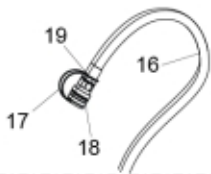

L-version - longer hoses

Q-version - standard hoses

r11252131

Part assemblies Specification
 Multipurpose 160MPU Skid Steer
 Year From: 01/06/2013 00:00:00
 Year To: 31/12/2018 00:00:00

PartNo	Pos	Qty	Name	Specifications
5004917	1	6	Screw	
5011553	2	2	Nut	M6M M8 Loc-king
5028163	3	2 PCS	Adaptor	
5028211	4	2 PCS	Adaptor	
5215131	5	6	Locking cover	
5221576	6	2 PCS	Hose clamp	
5221582	7	2 PCS	Washer	
9020105	8	2	Pivot Pin	D=30, L=113mm
9020117	9	4	Pin	D=30mm
9032169		1 PCS	Hose kit	
9032180	10	2 PCS	• Hose	3/8" L=1045mm
9032179	11	2 PCS	• Hose	3/8" L=855mm
9032177	Q	2 PCS	Hose cpl.	01/12/2013 00:00:00
9032178	12	1 PCS	• Hose	3/8" L=600mm, Part is included in kit 9032177 Hose cpl.
5044130	13	1	• Dust Cover	Part is included in kit 60007907 Hose cpl., 9032177 Hose cpl., Part is included in kit 60007907 Hose cpl., 9032177 Hose cpl.
5044127	14	1	• Quick Coupling	1/2", Part is included in kit 60007907 Hose cpl., 9032177 Hose cpl., Part is included in kit 60007907 Hose cpl., 9032177 Hose cpl.
5013853	15	1	• Dowty washer	Tredo 1/2", Part is included in kit 60007907 Hose cpl., 9032177 Hose cpl., Part is included in kit 60007907 Hose cpl., 9032177 Hose cpl.
60007907	L	2 PCS	Hose cpl.	01/12/2013 00:00:00
60007906	16	1 PCS	• Hose	3/8" L=1200, Part is included in kit 60007907 Hose cpl.
5044130	17	1	• Dust Cover	Part is included in kit 60007907 Hose cpl., 9032177 Hose cpl., Part is included in kit 60007907 Hose cpl., 9032177 Hose cpl.
5044127	18	1	• Quick Coupling	1/2", Part is included in kit 60007907 Hose cpl., 9032177 Hose cpl., Part is included in kit 60007907 Hose cpl., 9032177 Hose cpl.
5013853	19	1	• Dowty washer	Tredo 1/2", Part is included in kit 60007907 Hose cpl., 9032177 Hose cpl., Part is included in kit 60007907 Hose cpl., 9032177 Hose cpl.
11262297	20	1 PCS	Frame	With attachment
5022119		2	• Plug	
11262255	21	1 PCS	Grab head	
12724710-1	22	2 PCS	Cylinder	