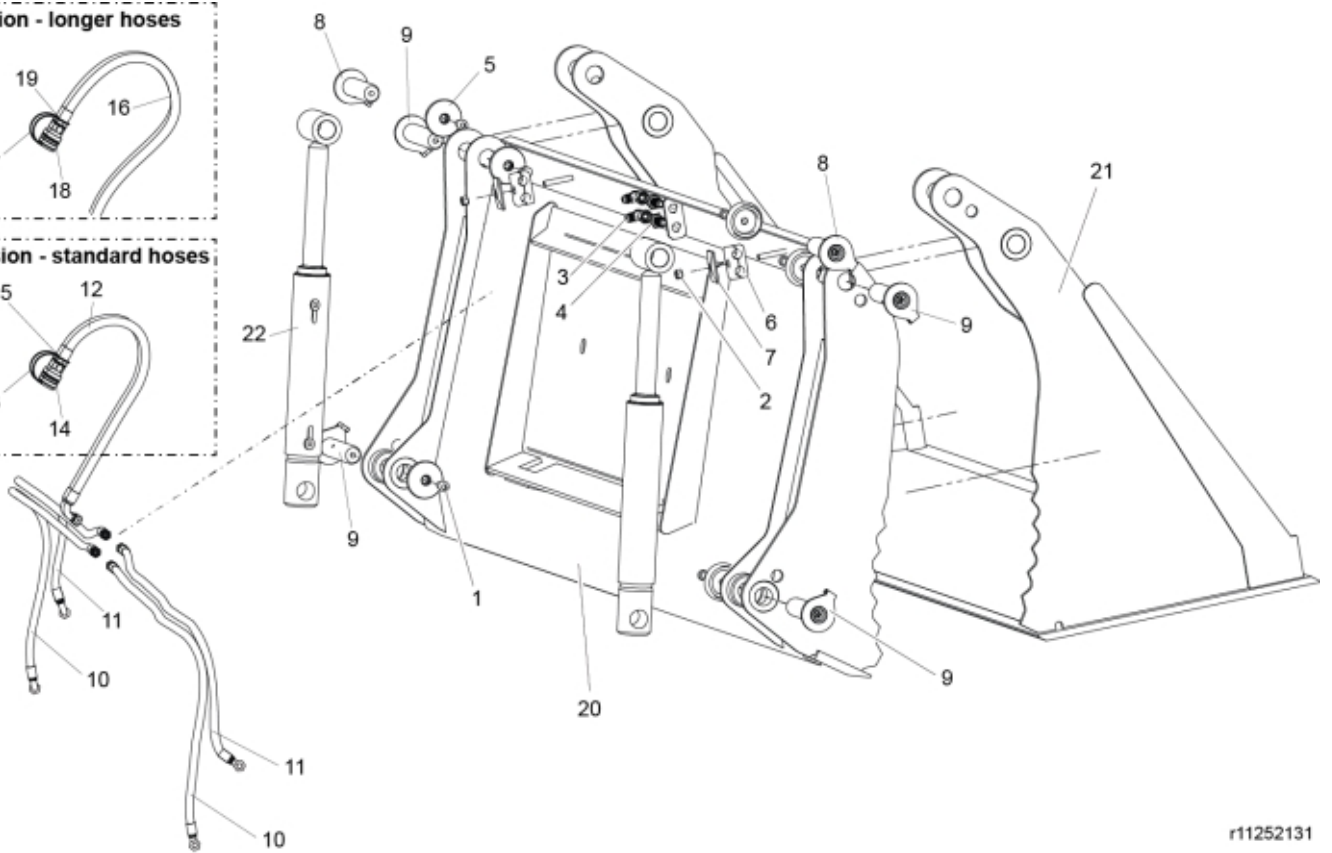

L-version - longer hoses

Q-version - standard hoses

r11252131

Part assemblies Specification
 Multipurpose 160MPU Skid Steer
 Year From: 01/06/2013 00:00:00
 Year To: 31/12/2018 00:00:00

PartNo	Pos	Qty	Name	Specifications
5004917	1	6	Screw	
5011553	2	2	Nut	M6M M8 Loc-king
5028163	3	2 PCS	Adaptor	
5028211	4	2 PCS	Adaptor	
5215131	5	6	Locking cover	
5221576	6	2 PCS	Hose clamp	
5221582	7	2 PCS	Washer	
9020105	8	2	Pivot Pin	D=30, L=113mm
9020117	9	4	Pin	D=30mm
9032169		1 PCS	Hose kit	
9032180	10	2 PCS	• Hose	3/8" L=1045mm
9032179	11	2 PCS	• Hose	3/8" L=855mm
9032177	Q	2 PCS	Hose cpl.	01/12/2013 00:00:00
9032178	12	1 PCS	• Hose	3/8" L=600mm, Part is included in kit 9032177 Hose cpl.
5044130	13	1	• Dust Cover	Part is included in kit 60007907 Hose cpl., 9032177 Hose cpl., Part is included in kit 60007907 Hose cpl., 9032177 Hose cpl.
5044127	14	1	• Quick Coupling	1/2", Part is included in kit 60007907 Hose cpl., 9032177 Hose cpl., Part is included in kit 60007907 Hose cpl., 9032177 Hose cpl.
5013853	15	1	• Dowty washer	Tredo 1/2", Part is included in kit 60007907 Hose cpl., 9032177 Hose cpl., Part is included in kit 60007907 Hose cpl., 9032177 Hose cpl.
60007907	L	2 PCS	Hose cpl.	01/12/2013 00:00:00
60007906	16	1 PCS	• Hose	3/8" L=1200, Part is included in kit 60007907 Hose cpl.
5044130	17	1	• Dust Cover	Part is included in kit 60007907 Hose cpl., 9032177 Hose cpl., Part is included in kit 60007907 Hose cpl., 9032177 Hose cpl.
5044127	18	1	• Quick Coupling	1/2", Part is included in kit 60007907 Hose cpl., 9032177 Hose cpl., Part is included in kit 60007907 Hose cpl., 9032177 Hose cpl.
5013853	19	1	• Dowty washer	Tredo 1/2", Part is included in kit 60007907 Hose cpl., 9032177 Hose cpl., Part is included in kit 60007907 Hose cpl., 9032177 Hose cpl.
11262297	20	1 PCS	Frame	With attachment
5022119		2	• Plug	
11262255	21	1 PCS	Grab head	
12724710-1	22	2 PCS	Cylinder	