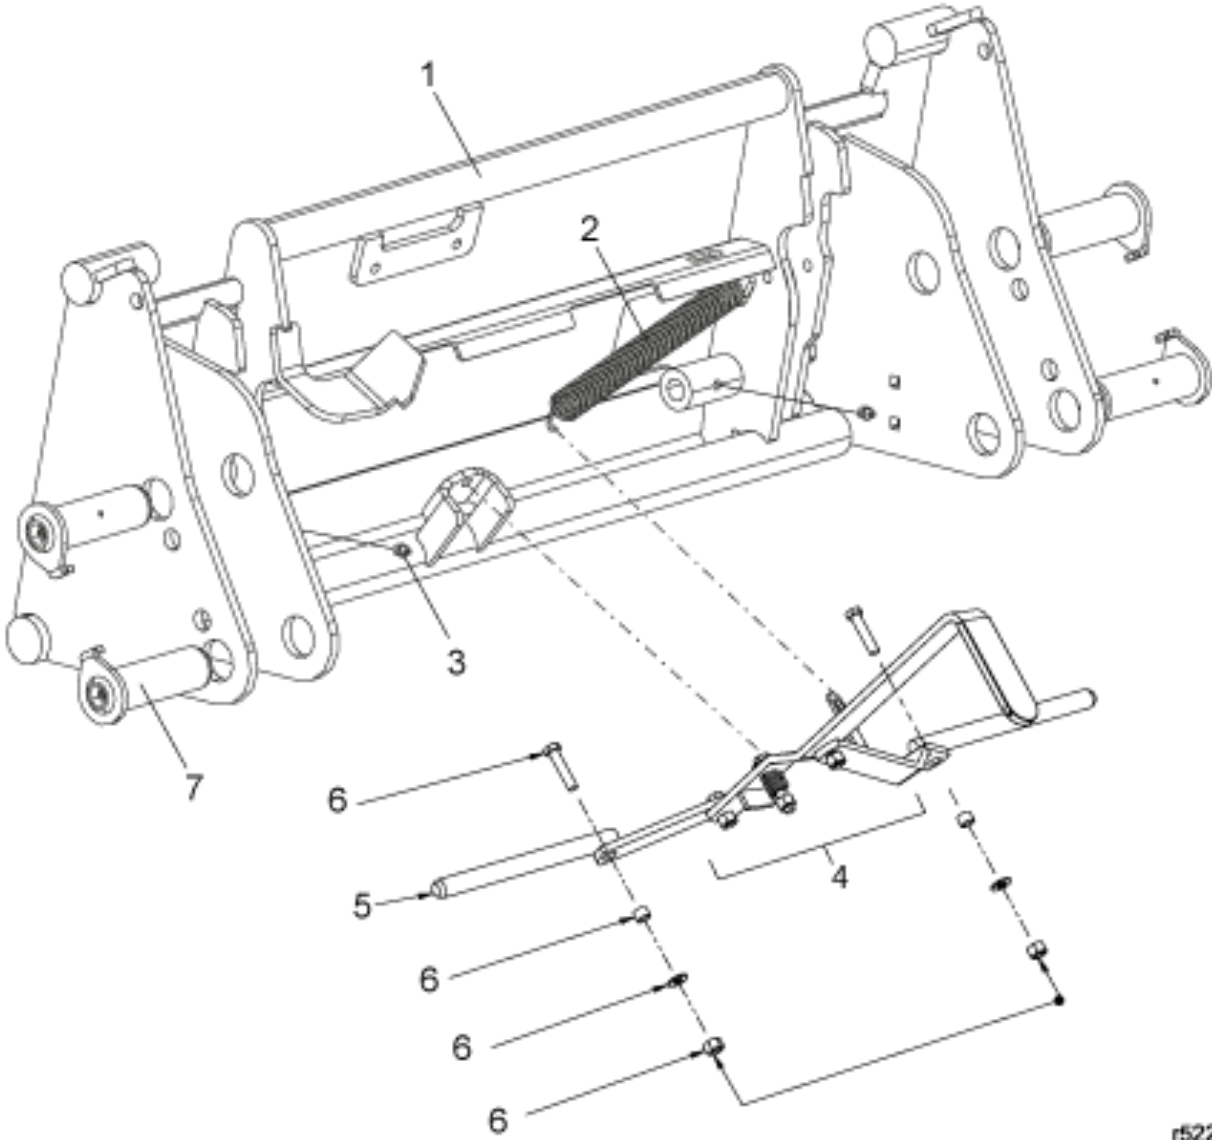

3 = ALÖ Std.  
8 = EURO

r5229831

---

**Description** Tool carrier  
**Part assemblies** Euro/Alo Type 3

---

<b>PartNo</b>	<b>Pos</b>	<b>Qty</b>	<b>Name</b>	<b>Specifications</b>
5229831-25		1	Euro/Alo Type 3	
5229835-25	1	1 PCS	Tool carrier	Zetor Red
1101035	2	1	Spring	
5023005	3	2	Greaser	M 10 x 1
5220341	4	1	Lever kit	
4500865	5	2	Pin kit	Includes 4500867
4500867	6	2	• Screw kit	Included in Pin kit
60021067	7	1	Pin kit	Replaces 9020071