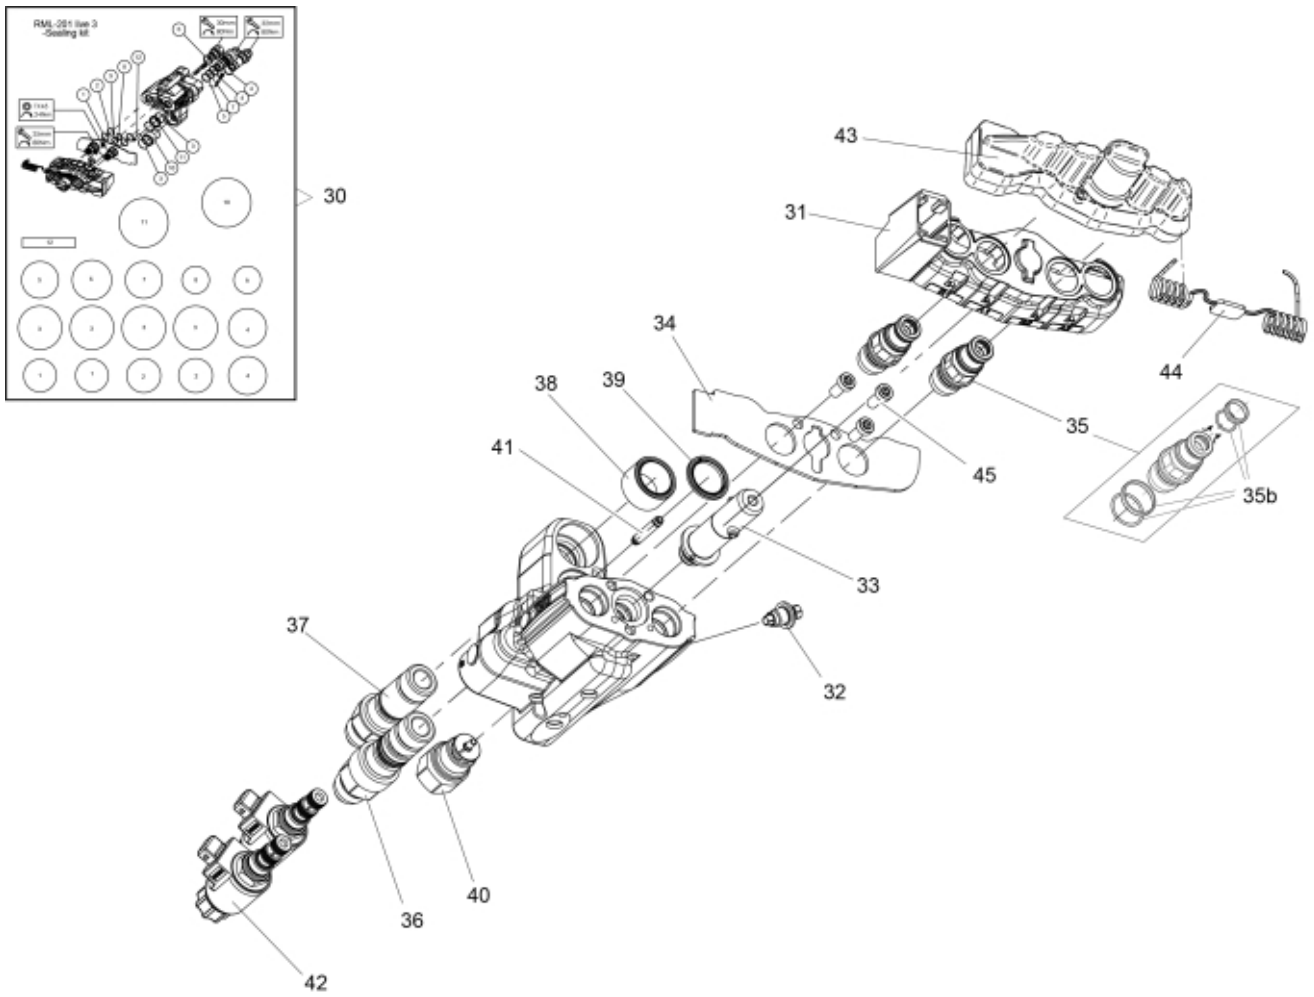

r10570140\_L3

r10570171

<b>Part assemblies</b>		Valve STM Ergo Live3 OC		
<b>Specification</b>		Specification: Replaces 10570120-18, 10570015-18		
<b>PartNo</b>	<b>Pos</b>	<b>Qty</b>	<b>Name</b>	<b>Specifications</b>
10570142-18		1 PCS	Valve STM Ergo Live3 OC	Replaces 10570120-18, 10570015-18
4501263	1	1	Seal kit	ErgoDrive LCS
60008696	2	1 PCS	Top cap	(10570080)
10570079	3	2 PCS	Spool control	
10570082	4	1 PCS	Cap LH	
10570081	5	1 PCS	Cap RH	
10570071	6	2	Check valve cpl.	Part is included in kit 10570154 Valve STM Professional Live3 OC
10570069	7	2	Check valve cpl.	Part is included in kit 10570154 Valve STM Professional Live3 OC
10570096	8	1	Cap w. marking	Part is included in kit 10570154 Valve STM Professional Live3 OC, Part is included in kit 10570154 Valve STM Professional Live3 OC
5034232	9	1	Cover	Replaces 5033905
10570094	10	1	• Cable tie	
10570097	11	1 PCS	Shunt OC cpl.	Part is included in kit 10570154 Valve STM Professional Live3 OC
4501272	11b	1	• Spring	
5028086	12	1	Adapter cpl.	Part is included in kit 10570154 Valve STM Professional Live3 OC
10570088	13	1	Cover plate	
4500294	14	4	Coupling (M)	Replaces 5044956/60017561
4501264	14b	1	• Seal kit	1 seal kit/coupling required
10570078	15	1	Adapter Multi coupling	
10570135	16	1 PCS	Check valve	Part is included in kit 10570154 Valve STM Professional Live3 OC
10570188	17	1 PCS	Cartridge	Replaces 10570102, Part is included in kit 10570154 Valve STM Professional Live3 OC
5040064	30	1	Seal kit	
10570096	31	1	Cap w. marking	Part is included in kit 10570154 Valve STM Professional Live3 OC, Part is included in kit 10570154 Valve STM Professional Live3 OC
10570070	32	1 PCS	Check valve cpl.	
10570078	33	1	Adapter Multi coupling	
10570090	34	1 PCS	Cover plate Single 2	
4500294	35	2	Coupling (M)	Replaces 5044956/60017561
4501264	35b	1	• Seal kit	1 seal kit/coupling required
5028090	36	1 PCS	Adapter with sealing	
5028089	37	1 PCS	Adapter with sealing	
5040066	38	1 PCS	Sealing sleeve cpl.	
5040065	39	1 PCS	Sealing sleeve cpl.	
10570074	40	1 PCS	Spool control unit cpl.	
10570075	41	1 PCS	Connecting pipe cpl.	
10570093	42	2	Solenoid	
5034232	43	1	Cover	Replaces 5033905
10570094	44	1	• Cable tie	
5006019	45	3	Screw	8x16 fzb