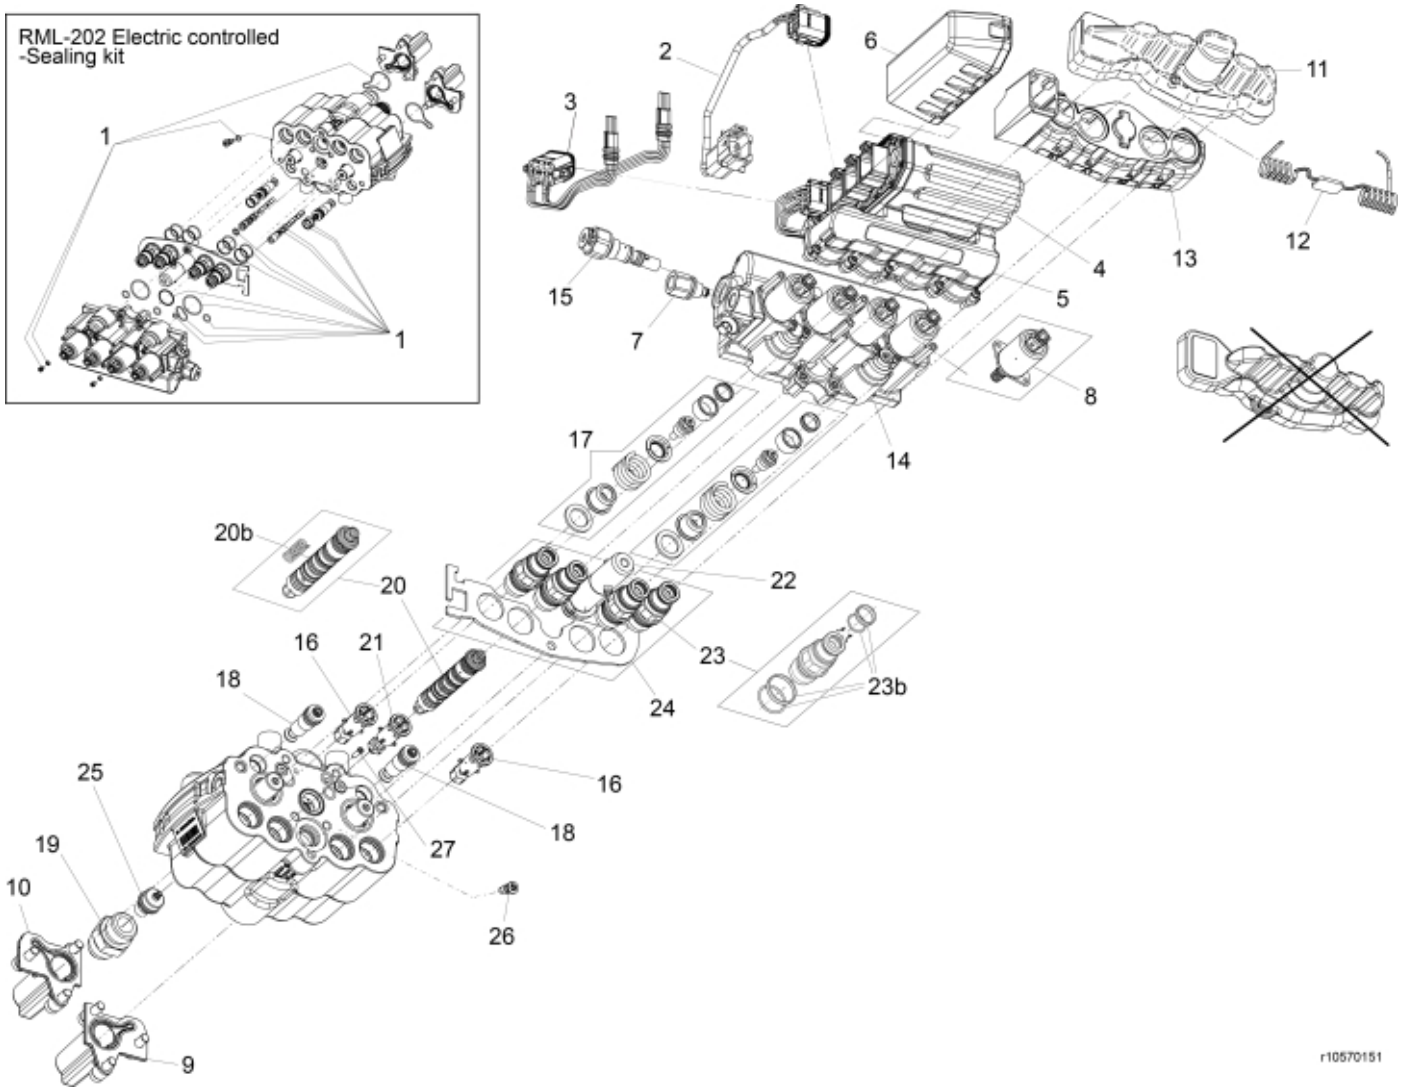

Electro

r10570151

r10570171

<b>Description</b>		225 bar		
<b>Part assemblies</b>		Valve STM EasyDrive Live3 OC		
<b>Specification</b>		Specification: Replaces 10570152-18, 10570124-18, 10570017-18		
<b>PartNo</b>	<b>Pos</b>	<b>Qty</b>	<b>Name</b>	<b>Specifications</b>
10570177-18		1 PCS	Valve STM EasyDrive Live3 OC	Replaces 10570152-18, 10570124-18, 10570017-18
4501260	1	1	Seal kit	LCS Electric, Part is included in kit 10570154 Valve STM Professional Live3 OC
5102119	2	1	Cable M.	
5102121	3	1	Cable DC	Part is included in kit 10570154 Valve STM Professional Live3 OC
60001960	4	1	Masterunit LCS L3	Replaces 5101068, Part is included in kit 10570154 Valve STM Professional Live3 OC
10570138	5	1	• Cover	Part is included in kit 10570154 Valve STM Professional Live3 OC
5101096	6	1	• Cap	Part is included in kit 10570154 Valve STM Professional Live3 OC
5028088	7	1	Adapter cpl.	Part is included in kit 10570154 Valve STM Professional Live3 OC
10570092	8	4	Solenoid	Part is included in kit 10570154 Valve STM Professional Live3 OC
10570187	9	1	Cap RH	(10570084), Part is included in kit 10570154 Valve STM Professional Live3 OC
10570186	10	1	Cap LH	Replaces 10570083, Part is included in kit 10570154 Valve STM Professional Live3 OC
5034232	11	1	Cover	Replaces 5033905
10570094	12	1	• Cable tie	
10570096	13	1	Cap w. marking	Part is included in kit 10570154 Valve STM Professional Live3 OC, Part is included in kit 10570154 Valve STM Professional Live3 OC
10570180	14	1	Servo top	Replaces 10570085, Part is included in kit 10570154 Valve STM Professional Live3 OC
10570068	15	1	Pressure relief valve	Part is included in kit 10570154 Valve STM Professional Live3 OC
10570071	16	2	Check valve cpl.	Part is included in kit 10570154 Valve STM Professional Live3 OC
10570086	17	2	Spool control	Part is included in kit 10570154 Valve STM Professional Live3 OC
10570069	18	2	Check valve cpl.	Part is included in kit 10570154 Valve STM Professional Live3 OC
5028086	19	1	Adapter cpl.	Part is included in kit 10570154 Valve STM Professional Live3 OC
10570097	20	1 PCS	Shunt OC cpl.	Part is included in kit 10570154 Valve STM Professional Live3 OC
4501272	20b	1	• Spring	
10570072	21	1	Pressure relief valve	Part is included in kit 10570154 Valve STM Professional Live3 OC
10570078	22	1	Adapter Multi coupling	
4500294	23	4	Coupling (M)	Replaces 5044956/60017561
4501264	23b	1	• Seal kit	1 seal kit/coupling required
10570088	24	1	Cover plate	
10570188	25	1 PCS	Cartridge	Replaces 10570102, Part is included in kit 10570154 Valve STM Professional Live3 OC
10570135	26	1 PCS	Check valve	Part is included in kit 10570154 Valve STM Professional Live3 OC
10570137	27	1 PCS	Plug	Part is included in kit 10570154 Valve STM Professional Live3 OC
5102120	29	1	Cable cpl.	