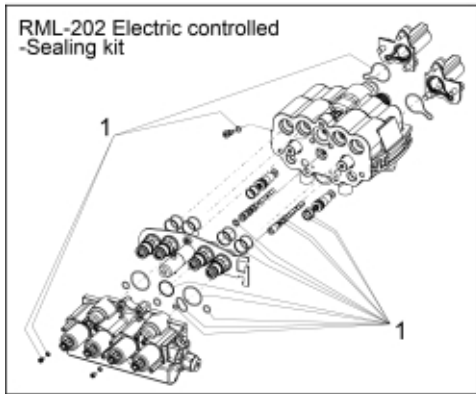

Electro

r10570151

r10570171

<b>Description</b>		225 bar		
<b>Part assemblies</b>		Valve STM EasyDrive Live3 OC		
<b>Specification</b>		Specification: Replaces 10570152-18, 10570124-18, 10570017-18		
<b>PartNo</b>	<b>Pos</b>	<b>Qty</b>	<b>Name</b>	<b>Specifications</b>
10570177-18		1 PCS	Valve STM EasyDrive Live3 OC	Replaces 10570152-18, 10570124-18, 10570017-18
4501260	1	1	Seal kit	LCS Electric, Part is included in kit 10570154 Valve STM Professional Live3 OC
5102119	2	1	Cable M.	
5102121	3	1	Cable DC	Part is included in kit 10570154 Valve STM Professional Live3 OC
60001960	4	1	Masterunit LCS L3	Replaces 5101068, Part is included in kit 10570154 Valve STM Professional Live3 OC
10570138	5	1	• Cover	Part is included in kit 10570154 Valve STM Professional Live3 OC
5101096	6	1	• Cap	Part is included in kit 10570154 Valve STM Professional Live3 OC
5028088	7	1	Adapter cpl.	Part is included in kit 10570154 Valve STM Professional Live3 OC
10570092	8	4	Solenoid	Part is included in kit 10570154 Valve STM Professional Live3 OC
10570187	9	1	Cap RH	(10570084), Part is included in kit 10570154 Valve STM Professional Live3 OC
10570186	10	1	Cap LH	Replaces 10570083, Part is included in kit 10570154 Valve STM Professional Live3 OC
5034232	11	1	Cover	Replaces 5033905
10570094	12	1	• Cable tie	
10570096	13	1	Cap w. marking	Part is included in kit 10570154 Valve STM Professional Live3 OC, Part is included in kit 10570154 Valve STM Professional Live3 OC
10570180	14	1	Servo top	Replaces 10570085, Part is included in kit 10570154 Valve STM Professional Live3 OC
10570068	15	1	Pressure relief valve	Part is included in kit 10570154 Valve STM Professional Live3 OC
10570071	16	2	Check valve cpl.	Part is included in kit 10570154 Valve STM Professional Live3 OC
10570086	17	2	Spool control	Part is included in kit 10570154 Valve STM Professional Live3 OC
10570069	18	2	Check valve cpl.	Part is included in kit 10570154 Valve STM Professional Live3 OC
5028086	19	1	Adapter cpl.	Part is included in kit 10570154 Valve STM Professional Live3 OC
10570097	20	1 PCS	Shunt OC cpl.	Part is included in kit 10570154 Valve STM Professional Live3 OC
4501272	20b	1	• Spring	
10570072	21	1	Pressure relief valve	Part is included in kit 10570154 Valve STM Professional Live3 OC
10570078	22	1	Adapter Multi coupling	
4500294	23	4	Coupling (M)	Replaces 5044956/60017561
4501264	23b	1	• Seal kit	1 seal kit/coupling required
10570088	24	1	Cover plate	
10570188	25	1 PCS	Cartridge	Replaces 10570102, Part is included in kit 10570154 Valve STM Professional Live3 OC
10570135	26	1 PCS	Check valve	Part is included in kit 10570154 Valve STM Professional Live3 OC
10570137	27	1 PCS	Plug	Part is included in kit 10570154 Valve STM Professional Live3 OC
5102120	29	1	Cable cpl.	