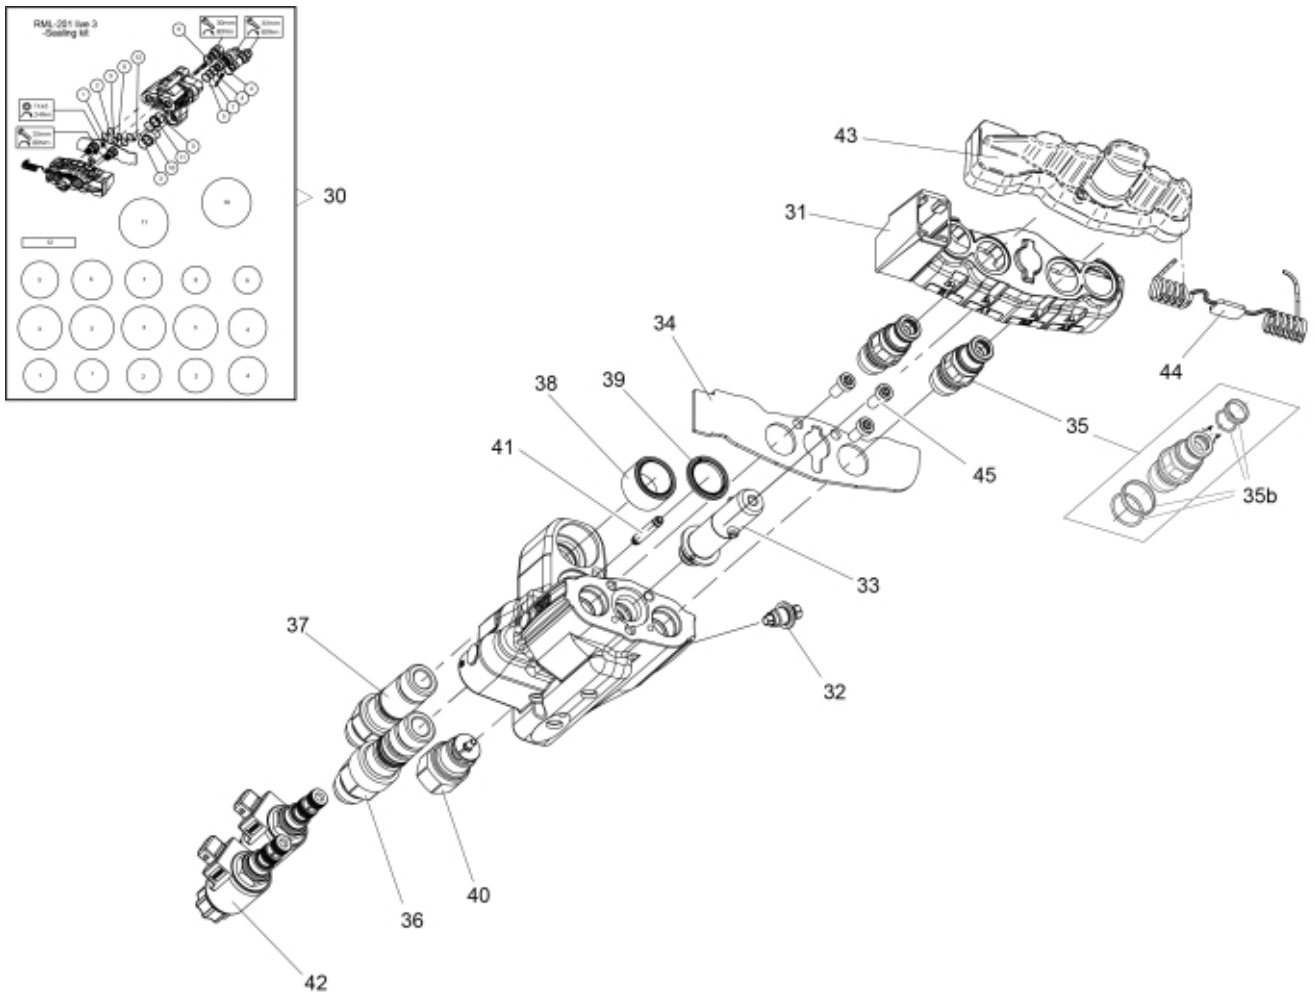

Electro

r10570151

r10570171

<b>Description</b>		225 bar		
<b>Part assemblies</b>		Valve STM EasyDrive Live3 OC		
<b>Specification</b>		Specification: Replaces 10570152-18, 10570124-18, 10570017-18		
<b>PartNo</b>	<b>Pos</b>	<b>Qty</b>	<b>Name</b>	<b>Specifications</b>
10570177-18		1 PCS	Valve STM EasyDrive Live3 OC	Replaces 10570152-18, 10570124-18, 10570017-18
4501260	1	1	Seal kit	LCS Electric, Part is included in kit 10570154 Valve STM Professional Live3 OC
5102119	2	1	Cable M.	
5102121	3	1	Cable DC	Part is included in kit 10570154 Valve STM Professional Live3 OC
60001960	4	1	Masterunit LCS L3	Replaces 5101068, Part is included in kit 10570154 Valve STM Professional Live3 OC
10570138	5	1	• Cover	Part is included in kit 10570154 Valve STM Professional Live3 OC
5101096	6	1	• Cap	Part is included in kit 10570154 Valve STM Professional Live3 OC
5028088	7	1	Adapter cpl.	Part is included in kit 10570154 Valve STM Professional Live3 OC
10570092	8	4	Solenoid	Part is included in kit 10570154 Valve STM Professional Live3 OC
10570187	9	1	Cap RH	(10570084), Part is included in kit 10570154 Valve STM Professional Live3 OC
10570186	10	1	Cap LH	Replaces 10570083, Part is included in kit 10570154 Valve STM Professional Live3 OC
5034232	11	1	Cover	Replaces 5033905
10570094	12	1	• Cable tie	
10570096	13	1	Cap w. marking	Part is included in kit 10570154 Valve STM Professional Live3 OC, Part is included in kit 10570154 Valve STM Professional Live3 OC
10570180	14	1	Servo top	Replaces 10570085, Part is included in kit 10570154 Valve STM Professional Live3 OC
10570068	15	1	Pressure relief valve	Part is included in kit 10570154 Valve STM Professional Live3 OC
10570071	16	2	Check valve cpl.	Part is included in kit 10570154 Valve STM Professional Live3 OC
10570086	17	2	Spool control	Part is included in kit 10570154 Valve STM Professional Live3 OC
10570069	18	2	Check valve cpl.	Part is included in kit 10570154 Valve STM Professional Live3 OC
5028086	19	1	Adapter cpl.	Part is included in kit 10570154 Valve STM Professional Live3 OC
10570097	20	1 PCS	Shunt OC cpl.	Part is included in kit 10570154 Valve STM Professional Live3 OC
4501272	20b	1	• Spring	
10570072	21	1	Pressure relief valve	Part is included in kit 10570154 Valve STM Professional Live3 OC
10570078	22	1	Adapter Multi coupling	
4500294	23	4	Coupling (M)	Replaces 5044956/60017561
4501264	23b	1	• Seal kit	1 seal kit/coupling required
10570088	24	1	Cover plate	
10570188	25	1 PCS	Cartridge	Replaces 10570102, Part is included in kit 10570154 Valve STM Professional Live3 OC
10570135	26	1 PCS	Check valve	Part is included in kit 10570154 Valve STM Professional Live3 OC
10570137	27	1 PCS	Plug	Part is included in kit 10570154 Valve STM Professional Live3 OC
5102120	29	1	Cable cpl.	