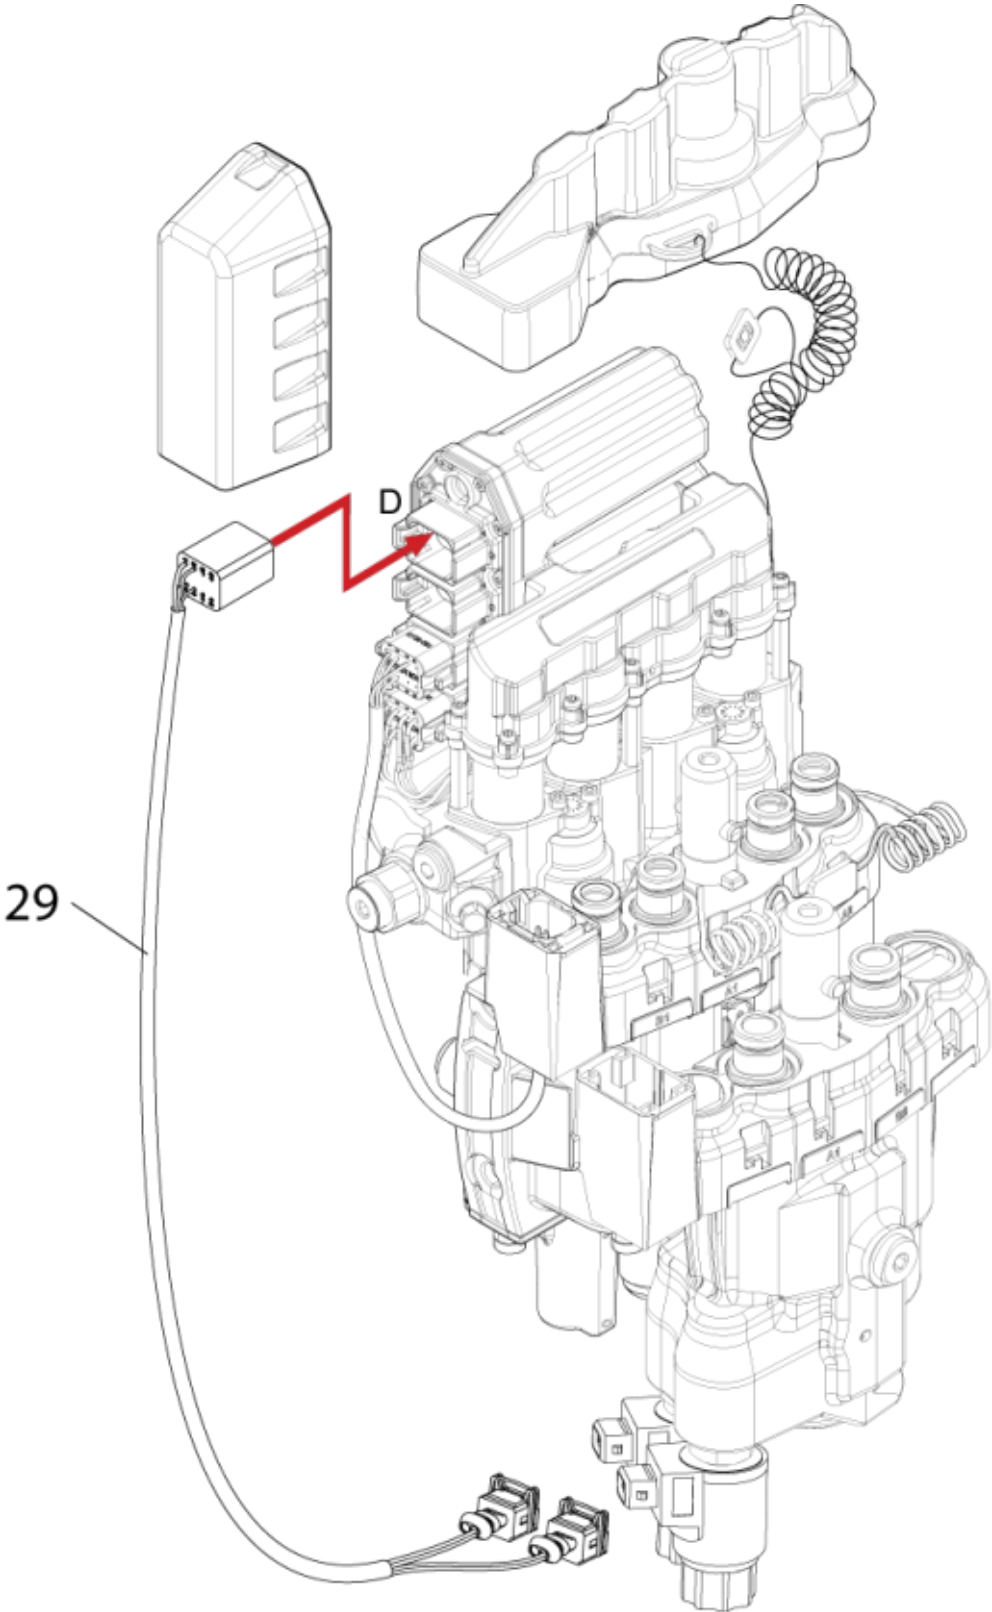

r10570165

r10570171

Electro+Live3

<b>Description</b>		225 bar		
<b>Part assemblies</b>		Valve STM Professional Live3 LS		
<b>Specification</b>		Specification: Replaces 10570166, 10570022		
<b>PartNo</b>	<b>Pos</b>	<b>Qty</b>	<b>Name</b>	<b>Specifications</b>
10570196		1 PCS	Valve STM Professional Live3 LS	Replaces 10570166, 10570022
4501260	1	1	Seal kit	LCS Electric, Part is included in kit 10570154 Valve STM Professional Live3 OC
5102119	2	1	Cable M.	
5102121	3	1	Cable DC	Part is included in kit 10570154 Valve STM Professional Live3 OC
60001960	4	1	Masterunit LCS L3	Replaces 5101068, Part is included in kit 10570154 Valve STM Professional Live3 OC
10570138	5	1	• Cover	Part is included in kit 10570154 Valve STM Professional Live3 OC
5101096	6	1	• Cap	Part is included in kit 10570154 Valve STM Professional Live3 OC
5028088	7	1	Adapter cpl.	Part is included in kit 10570154 Valve STM Professional Live3 OC
10570092	8	4	Solenoid	Part is included in kit 10570154 Valve STM Professional Live3 OC
10570187	9	1	Cap RH	(10570084), Part is included in kit 10570154 Valve STM Professional Live3 OC
10570186	10	1	Cap LH	Replaces 10570083, Part is included in kit 10570154 Valve STM Professional Live3 OC
5034232	11	1	Cover	Replaces 5033905
10570094	12	1	• Cable tie	
10570096	13	1	Cap w. marking	Part is included in kit 10570154 Valve STM Professional Live3 OC, Part is included in kit 10570154 Valve STM Professional Live3 OC
10570180	14	1	Servo top	Replaces 10570085, Part is included in kit 10570154 Valve STM Professional Live3 OC
10570068	15	1	Pressure relief valve	Part is included in kit 10570154 Valve STM Professional Live3 OC
10570071	16	2	Check valve cpl.	Part is included in kit 10570154 Valve STM Professional Live3 OC
10570086	17	2	Spool control	Part is included in kit 10570154 Valve STM Professional Live3 OC
10570069	18	2	Check valve cpl.	Part is included in kit 10570154 Valve STM Professional Live3 OC
10570181	19	1	Spool LS cpl.	(10570073)
10570072	20	1	Pressure relief valve	Part is included in kit 10570154 Valve STM Professional Live3 OC
10570078	21	1	Adapter Multi coupling	
4500294	22	4	Coupling (M)	Replaces 5044956/60017561
4501264	22b	1	• Seal kit	1 seal kit/coupling required
10570088	23	1	Cover plate	
5028092	24	1	Adaptor	BSP3/4"- JIC9/16
5102120	29	1	Cable cpl.	
4501261	30	1	Seal kit	Live3
10570096	31	1	Cap w. marking	Part is included in kit 10570154 Valve STM Professional Live3 OC, Part is included in kit 10570154 Valve STM Professional Live3 OC
10570070	32	1 PCS	Check valve cpl.	
10570078	33	1	Adapter Multi coupling	
10570090	34	1 PCS	Cover plate Single 2	
4500294	35	2	Coupling (M)	Replaces 5044956/60017561
4501264	35b	1	• Seal kit	1 seal kit/coupling required