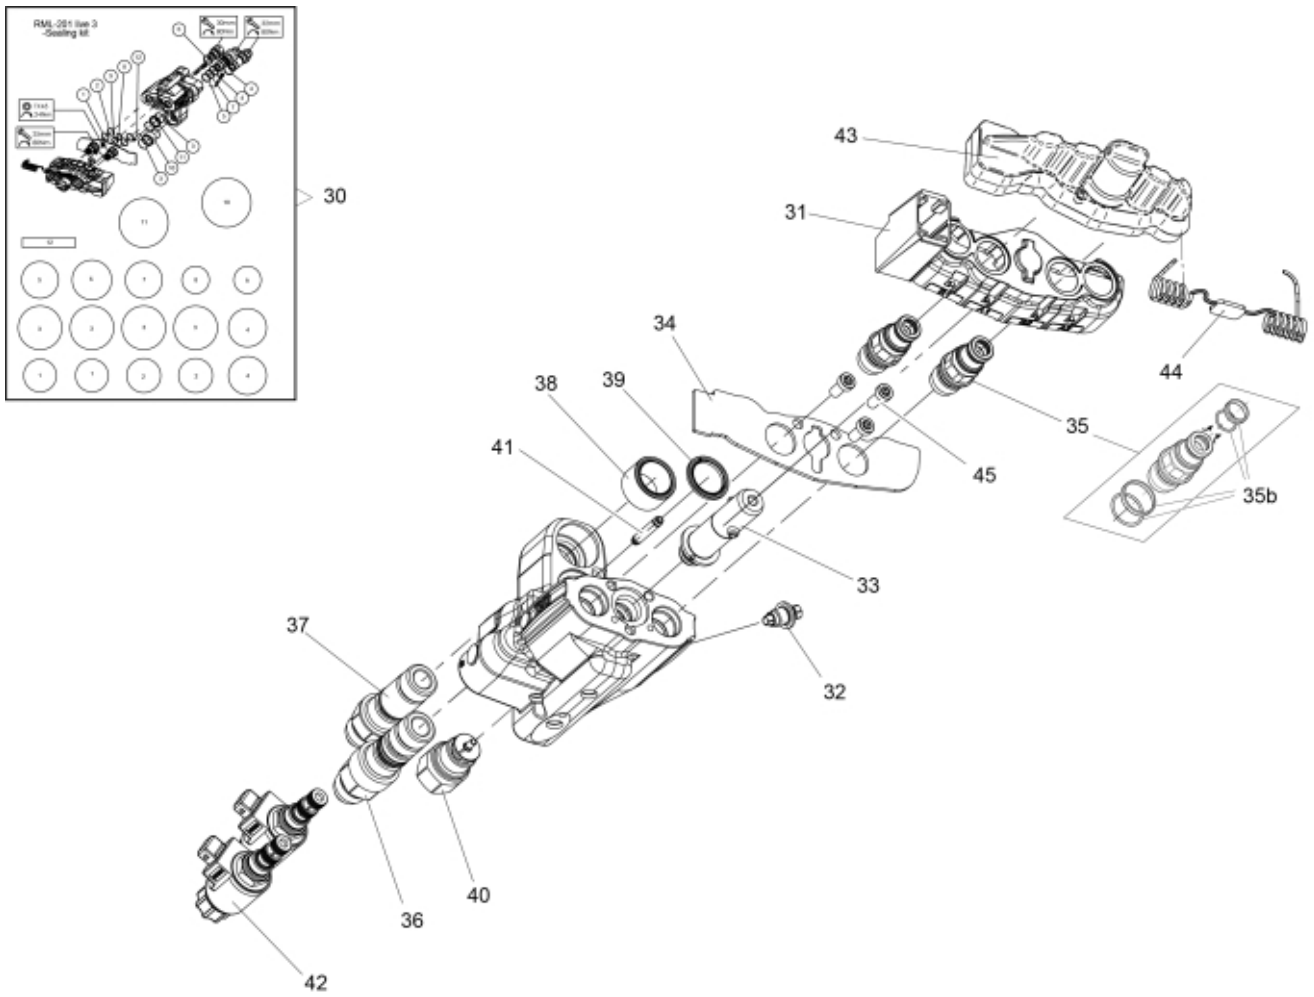

r10570165

r10570171

Electro+Live3

<b>Description</b>		225 bar		
<b>Part assemblies</b>		Valve STM Professional Live3 LS		
<b>Specification</b>		Specification: Replaces 10570166, 10570022		
<b>PartNo</b>	<b>Pos</b>	<b>Qty</b>	<b>Name</b>	<b>Specifications</b>
10570196		1 PCS	Valve STM Professional Live3 LS	Replaces 10570166, 10570022
4501260	1	1	Seal kit	LCS Electric, Part is included in kit 10570154 Valve STM Professional Live3 OC
5102119	2	1	Cable M.	
5102121	3	1	Cable DC	Part is included in kit 10570154 Valve STM Professional Live3 OC
60001960	4	1	Masterunit LCS L3	Replaces 5101068, Part is included in kit 10570154 Valve STM Professional Live3 OC
10570138	5	1	• Cover	Part is included in kit 10570154 Valve STM Professional Live3 OC
5101096	6	1	• Cap	Part is included in kit 10570154 Valve STM Professional Live3 OC
5028088	7	1	Adapter cpl.	Part is included in kit 10570154 Valve STM Professional Live3 OC
10570092	8	4	Solenoid	Part is included in kit 10570154 Valve STM Professional Live3 OC
10570187	9	1	Cap RH	(10570084), Part is included in kit 10570154 Valve STM Professional Live3 OC
10570186	10	1	Cap LH	Replaces 10570083, Part is included in kit 10570154 Valve STM Professional Live3 OC
5034232	11	1	Cover	Replaces 5033905
10570094	12	1	• Cable tie	
10570096	13	1	Cap w. marking	Part is included in kit 10570154 Valve STM Professional Live3 OC, Part is included in kit 10570154 Valve STM Professional Live3 OC
10570180	14	1	Servo top	Replaces 10570085, Part is included in kit 10570154 Valve STM Professional Live3 OC
10570068	15	1	Pressure relief valve	Part is included in kit 10570154 Valve STM Professional Live3 OC
10570071	16	2	Check valve cpl.	Part is included in kit 10570154 Valve STM Professional Live3 OC
10570086	17	2	Spool control	Part is included in kit 10570154 Valve STM Professional Live3 OC
10570069	18	2	Check valve cpl.	Part is included in kit 10570154 Valve STM Professional Live3 OC
10570181	19	1	Spool LS cpl.	(10570073)
10570072	20	1	Pressure relief valve	Part is included in kit 10570154 Valve STM Professional Live3 OC
10570078	21	1	Adapter Multi coupling	
4500294	22	4	Coupling (M)	Replaces 5044956/60017561
4501264	22b	1	• Seal kit	1 seal kit/coupling required
10570088	23	1	Cover plate	
5028092	24	1	Adaptor	BSP3/4"- JIC9/16
5102120	29	1	Cable cpl.	
4501261	30	1	Seal kit	Live3
10570096	31	1	Cap w. marking	Part is included in kit 10570154 Valve STM Professional Live3 OC, Part is included in kit 10570154 Valve STM Professional Live3 OC
10570070	32	1 PCS	Check valve cpl.	
10570078	33	1	Adapter Multi coupling	
10570090	34	1 PCS	Cover plate Single 2	
4500294	35	2	Coupling (M)	Replaces 5044956/60017561
4501264	35b	1	• Seal kit	1 seal kit/coupling required