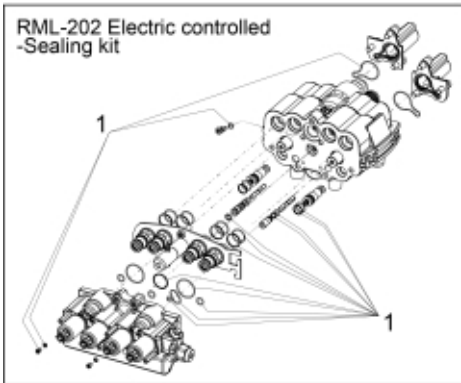

Electro

r10570165

r10570171

<b>Description</b>		225 bar		
<b>Part assemblies</b>		ValveHFM Professional Live3 LS		
<b>Specification</b>		Specification: Replaces 10570212-18		
<b>PartNo</b>	<b>Pos</b>	<b>Qty</b>	<b>Name</b>	<b>Specifications</b>
10570215-18		1 PCS	ValveHFM Professional Live3 LS	Replaces 10570212-18
4501260	1	1	Seal kit	LCS Electric, Part is included in kit 10570154 Valve STM Professional Live3 OC
5102119	2	1	Cable M.	
5102121	3	1	Cable DC	Part is included in kit 10570154 Valve STM Professional Live3 OC
60001960	4	1	Masterunit LCS L3	Replaces 5101068, Part is included in kit 10570154 Valve STM Professional Live3 OC
10570138	5	1	• Cover	Part is included in kit 10570154 Valve STM Professional Live3 OC
5101096	6	1	• Cap	Part is included in kit 10570154 Valve STM Professional Live3 OC
5028088	7	1	Adapter cpl.	Part is included in kit 10570154 Valve STM Professional Live3 OC
10570092	8	4	Solenoid	Part is included in kit 10570154 Valve STM Professional Live3 OC
10570187	9	1	Cap RH	(10570084), Part is included in kit 10570154 Valve STM Professional Live3 OC
10570186	10	1	Cap LH	Replaces 10570083, Part is included in kit 10570154 Valve STM Professional Live3 OC
5034232	11	1	Cover	Replaces 5033905
10570094	12	1	• Cable tie	
10570096	13	1	Cap w. marking	Part is included in kit 10570154 Valve STM Professional Live3 OC, Part is included in kit 10570154 Valve STM Professional Live3 OC
10570180	14	1	Servo top	Replaces 10570085, Part is included in kit 10570154 Valve STM Professional Live3 OC
10570068	15	1	Pressure relief valve	Part is included in kit 10570154 Valve STM Professional Live3 OC
10570071	16	2	Check valve cpl.	Part is included in kit 10570154 Valve STM Professional Live3 OC
10570086	17	2	Spool control	Part is included in kit 10570154 Valve STM Professional Live3 OC
10570069	18	2	Check valve cpl.	Part is included in kit 10570154 Valve STM Professional Live3 OC
10570181	19	1	Spool LS cpl.	(10570073)
10570072	20	1	Pressure relief valve	Part is included in kit 10570154 Valve STM Professional Live3 OC
10570078	21	1	Adapter Multi coupling	
4500294	22	4	Coupling (M)	Replaces 5044956/60017561
4501264	22b	1	• Seal kit	1 seal kit/coupling required
10570088	23	1	Cover plate	
5028092	24	1	Adaptor	BSP3/4"- JIC9/16
5102120	29	1	Cable cpl.	
5040064	30	1	Seal kit	
10570096	31	1	Cap w. marking	Part is included in kit 10570154 Valve STM Professional Live3 OC, Part is included in kit 10570154 Valve STM Professional Live3 OC
10570070	32	1 PCS	Check valve cpl.	
10570078	33	1	Adapter Multi coupling	
10570090	34	1 PCS	Cover plate Single 2	
4500294	35	2	Coupling (M)	Replaces 5044956/60017561
4501264	35b	1	• Seal kit	1 seal kit/coupling required