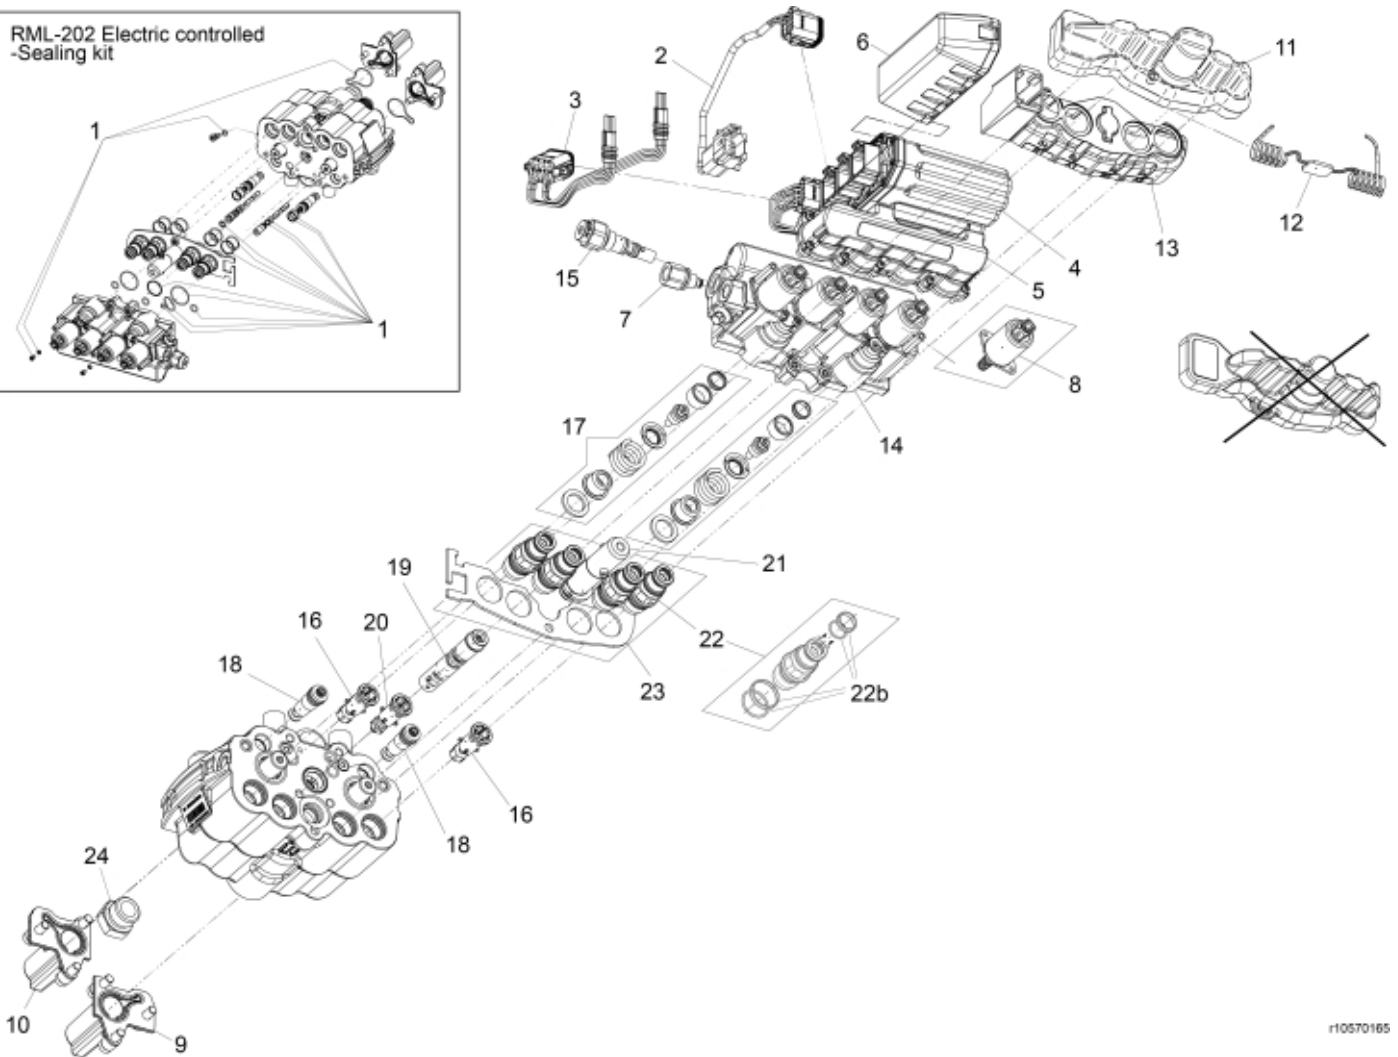

Electro

r10570165

r10570171

<b>Description</b>		225 bar		
<b>Part assemblies</b>		ValveHFM Professional Live3 LS		
<b>Specification</b>		Specification: Replaces 10570212-18		
<b>PartNo</b>	<b>Pos</b>	<b>Qty</b>	<b>Name</b>	<b>Specifications</b>
10570215-18		1 PCS	ValveHFM Professional Live3 LS	Replaces 10570212-18
4501260	1	1	Seal kit	LCS Electric, Part is included in kit 10570154 Valve STM Professional Live3 OC
5102119	2	1	Cable M.	
5102121	3	1	Cable DC	Part is included in kit 10570154 Valve STM Professional Live3 OC
60001960	4	1	Masterunit LCS L3	Replaces 5101068, Part is included in kit 10570154 Valve STM Professional Live3 OC
10570138	5	1	• Cover	Part is included in kit 10570154 Valve STM Professional Live3 OC
5101096	6	1	• Cap	Part is included in kit 10570154 Valve STM Professional Live3 OC
5028088	7	1	Adapter cpl.	Part is included in kit 10570154 Valve STM Professional Live3 OC
10570092	8	4	Solenoid	Part is included in kit 10570154 Valve STM Professional Live3 OC
10570187	9	1	Cap RH	(10570084), Part is included in kit 10570154 Valve STM Professional Live3 OC
10570186	10	1	Cap LH	Replaces 10570083, Part is included in kit 10570154 Valve STM Professional Live3 OC
5034232	11	1	Cover	Replaces 5033905
10570094	12	1	• Cable tie	
10570096	13	1	Cap w. marking	Part is included in kit 10570154 Valve STM Professional Live3 OC, Part is included in kit 10570154 Valve STM Professional Live3 OC
10570180	14	1	Servo top	Replaces 10570085, Part is included in kit 10570154 Valve STM Professional Live3 OC
10570068	15	1	Pressure relief valve	Part is included in kit 10570154 Valve STM Professional Live3 OC
10570071	16	2	Check valve cpl.	Part is included in kit 10570154 Valve STM Professional Live3 OC
10570086	17	2	Spool control	Part is included in kit 10570154 Valve STM Professional Live3 OC
10570069	18	2	Check valve cpl.	Part is included in kit 10570154 Valve STM Professional Live3 OC
10570181	19	1	Spool LS cpl.	(10570073)
10570072	20	1	Pressure relief valve	Part is included in kit 10570154 Valve STM Professional Live3 OC
10570078	21	1	Adapter Multi coupling	
4500294	22	4	Coupling (M)	Replaces 5044956/60017561
4501264	22b	1	• Seal kit	1 seal kit/coupling required
10570088	23	1	Cover plate	
5028092	24	1	Adaptor	BSP3/4"- JIC9/16
5102120	29	1	Cable cpl.	
5040064	30	1	Seal kit	
10570096	31	1	Cap w. marking	Part is included in kit 10570154 Valve STM Professional Live3 OC, Part is included in kit 10570154 Valve STM Professional Live3 OC
10570070	32	1 PCS	Check valve cpl.	
10570078	33	1	Adapter Multi coupling	
10570090	34	1 PCS	Cover plate Single 2	
4500294	35	2	Coupling (M)	Replaces 5044956/60017561
4501264	35b	1	• Seal kit	1 seal kit/coupling required