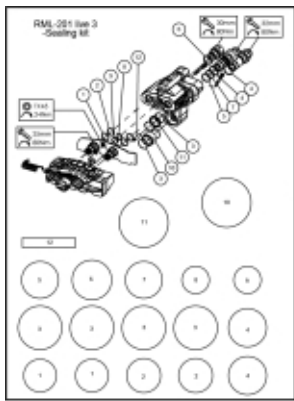

Electro

r10570165

r10570171

<b>Description</b>		225 bar		
<b>Part assemblies</b>		ValveHFM Professional Live3 LS		
<b>Specification</b>		Specification: Replaces 10570212-18		
<b>PartNo</b>	<b>Pos</b>	<b>Qty</b>	<b>Name</b>	<b>Specifications</b>
10570215-18		1 PCS	ValveHFM Professional Live3 LS	Replaces 10570212-18
4501260	1	1	Seal kit	LCS Electric, Part is included in kit 10570154 Valve STM Professional Live3 OC
5102119	2	1	Cable M.	
5102121	3	1	Cable DC	Part is included in kit 10570154 Valve STM Professional Live3 OC
60001960	4	1	Masterunit LCS L3	Replaces 5101068, Part is included in kit 10570154 Valve STM Professional Live3 OC
10570138	5	1	• Cover	Part is included in kit 10570154 Valve STM Professional Live3 OC
5101096	6	1	• Cap	Part is included in kit 10570154 Valve STM Professional Live3 OC
5028088	7	1	Adapter cpl.	Part is included in kit 10570154 Valve STM Professional Live3 OC
10570092	8	4	Solenoid	Part is included in kit 10570154 Valve STM Professional Live3 OC
10570187	9	1	Cap RH	(10570084), Part is included in kit 10570154 Valve STM Professional Live3 OC
10570186	10	1	Cap LH	Replaces 10570083, Part is included in kit 10570154 Valve STM Professional Live3 OC
5034232	11	1	Cover	Replaces 5033905
10570094	12	1	• Cable tie	
10570096	13	1	Cap w. marking	Part is included in kit 10570154 Valve STM Professional Live3 OC, Part is included in kit 10570154 Valve STM Professional Live3 OC
10570180	14	1	Servo top	Replaces 10570085, Part is included in kit 10570154 Valve STM Professional Live3 OC
10570068	15	1	Pressure relief valve	Part is included in kit 10570154 Valve STM Professional Live3 OC
10570071	16	2	Check valve cpl.	Part is included in kit 10570154 Valve STM Professional Live3 OC
10570086	17	2	Spool control	Part is included in kit 10570154 Valve STM Professional Live3 OC
10570069	18	2	Check valve cpl.	Part is included in kit 10570154 Valve STM Professional Live3 OC
10570181	19	1	Spool LS cpl.	(10570073)
10570072	20	1	Pressure relief valve	Part is included in kit 10570154 Valve STM Professional Live3 OC
10570078	21	1	Adapter Multi coupling	
4500294	22	4	Coupling (M)	Replaces 5044956/60017561
4501264	22b	1	• Seal kit	1 seal kit/coupling required
10570088	23	1	Cover plate	
5028092	24	1	Adaptor	BSP3/4"- JIC9/16
5102120	29	1	Cable cpl.	
5040064	30	1	Seal kit	
10570096	31	1	Cap w. marking	Part is included in kit 10570154 Valve STM Professional Live3 OC, Part is included in kit 10570154 Valve STM Professional Live3 OC
10570070	32	1 PCS	Check valve cpl.	
10570078	33	1	Adapter Multi coupling	
10570090	34	1 PCS	Cover plate Single 2	
4500294	35	2	Coupling (M)	Replaces 5044956/60017561
4501264	35b	1	• Seal kit	1 seal kit/coupling required