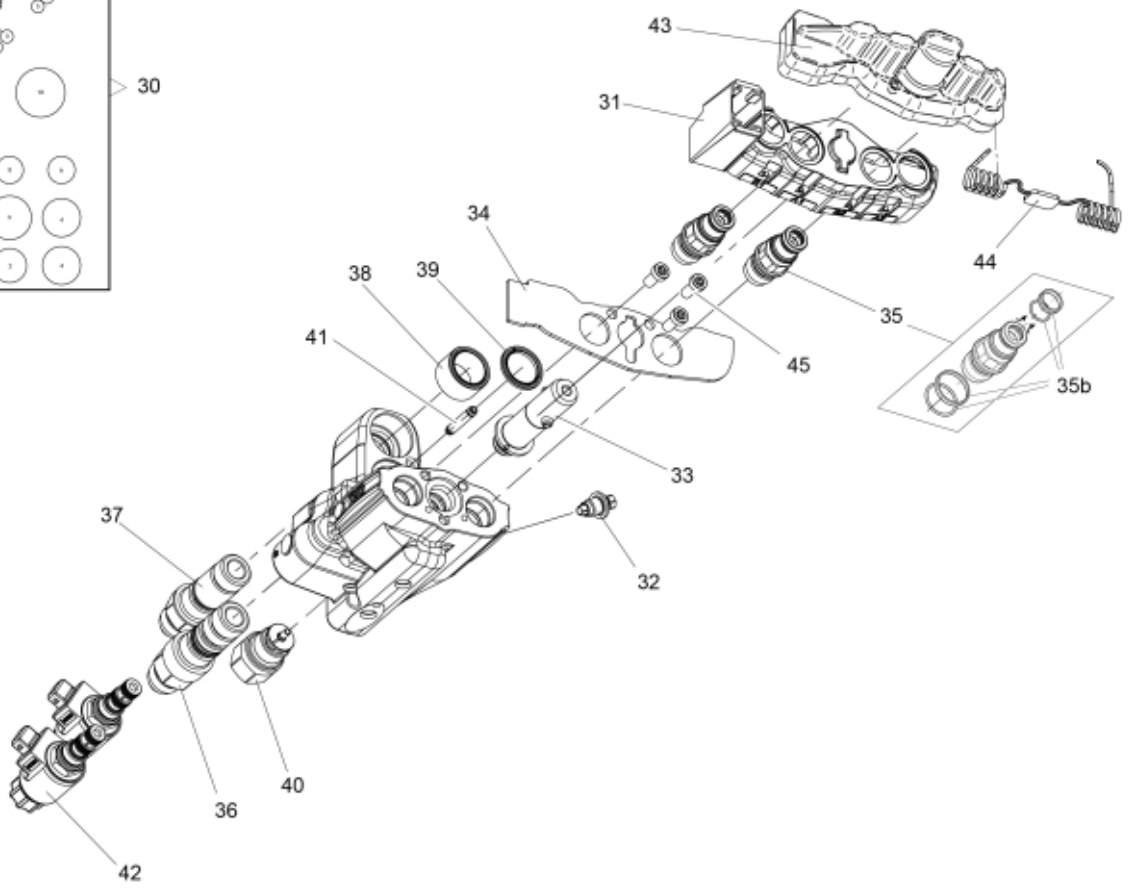

Electro

r10570165

r10570171

<b>Description</b>		225 bar		
<b>Part assemblies</b>		ValveHFM Professional Live3 LS		
<b>Specification</b>		Specification: Replaces 10570212-18		
<b>PartNo</b>	<b>Pos</b>	<b>Qty</b>	<b>Name</b>	<b>Specifications</b>
10570215-18		1 PCS	ValveHFM Professional Live3 LS	Replaces 10570212-18
4501260	1	1	Seal kit	LCS Electric, Part is included in kit 10570154 Valve STM Professional Live3 OC
5102119	2	1	Cable M.	
5102121	3	1	Cable DC	Part is included in kit 10570154 Valve STM Professional Live3 OC
60001960	4	1	Masterunit LCS L3	Replaces 5101068, Part is included in kit 10570154 Valve STM Professional Live3 OC
10570138	5	1	• Cover	Part is included in kit 10570154 Valve STM Professional Live3 OC
5101096	6	1	• Cap	Part is included in kit 10570154 Valve STM Professional Live3 OC
5028088	7	1	Adapter cpl.	Part is included in kit 10570154 Valve STM Professional Live3 OC
10570092	8	4	Solenoid	Part is included in kit 10570154 Valve STM Professional Live3 OC
10570187	9	1	Cap RH	(10570084), Part is included in kit 10570154 Valve STM Professional Live3 OC
10570186	10	1	Cap LH	Replaces 10570083, Part is included in kit 10570154 Valve STM Professional Live3 OC
5034232	11	1	Cover	Replaces 5033905
10570094	12	1	• Cable tie	
10570096	13	1	Cap w. marking	Part is included in kit 10570154 Valve STM Professional Live3 OC, Part is included in kit 10570154 Valve STM Professional Live3 OC
10570180	14	1	Servo top	Replaces 10570085, Part is included in kit 10570154 Valve STM Professional Live3 OC
10570068	15	1	Pressure relief valve	Part is included in kit 10570154 Valve STM Professional Live3 OC
10570071	16	2	Check valve cpl.	Part is included in kit 10570154 Valve STM Professional Live3 OC
10570086	17	2	Spool control	Part is included in kit 10570154 Valve STM Professional Live3 OC
10570069	18	2	Check valve cpl.	Part is included in kit 10570154 Valve STM Professional Live3 OC
10570181	19	1	Spool LS cpl.	(10570073)
10570072	20	1	Pressure relief valve	Part is included in kit 10570154 Valve STM Professional Live3 OC
10570078	21	1	Adapter Multi coupling	
4500294	22	4	Coupling (M)	Replaces 5044956/60017561
4501264	22b	1	• Seal kit	1 seal kit/coupling required
10570088	23	1	Cover plate	
5028092	24	1	Adaptor	BSP3/4"- JIC9/16
5102120	29	1	Cable cpl.	
5040064	30	1	Seal kit	
10570096	31	1	Cap w. marking	Part is included in kit 10570154 Valve STM Professional Live3 OC, Part is included in kit 10570154 Valve STM Professional Live3 OC
10570070	32	1 PCS	Check valve cpl.	
10570078	33	1	Adapter Multi coupling	
10570090	34	1 PCS	Cover plate Single 2	
4500294	35	2	Coupling (M)	Replaces 5044956/60017561
4501264	35b	1	• Seal kit	1 seal kit/coupling required