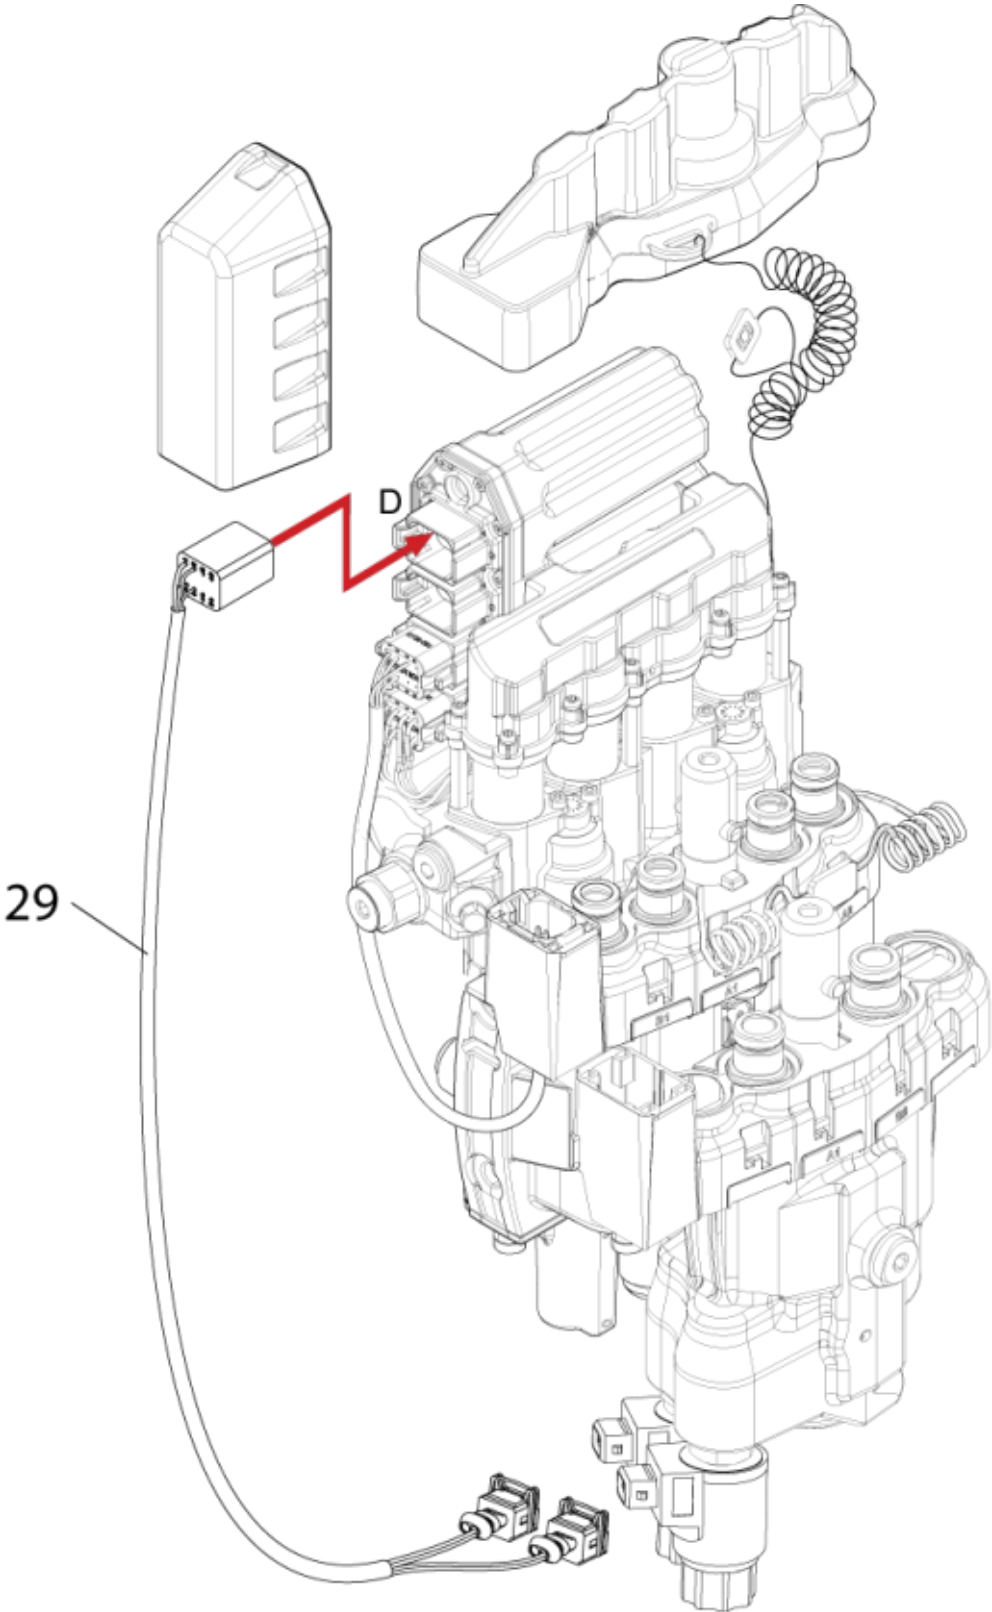

r10570165

r10570171

Electro+Live3

Description		225 bar		
Part assemblies		Valve STM Professional Live3 LS		
Specification		Specification: Replaces 10570166-18, 10570022-18		
PartNo	Pos	Qty	Name	Specifications
10570196-18		1 PCS	Valve STM Professional Live3 LS	Replaces 10570166-18, 10570022-18
4501260	1	1	Seal kit	LCS Electric, Part is included in kit 10570154 Valve STM Professional Live3 OC
5102119	2	1	Cable M.	
5102121	3	1	Cable DC	Part is included in kit 10570154 Valve STM Professional Live3 OC
60001960	4	1	Masterunit LCS L3	Replaces 5101068, Part is included in kit 10570154 Valve STM Professional Live3 OC
10570138	5	1	• Cover	Part is included in kit 10570154 Valve STM Professional Live3 OC
5101096	6	1	• Cap	Part is included in kit 10570154 Valve STM Professional Live3 OC
5028088	7	1	Adapter cpl.	Part is included in kit 10570154 Valve STM Professional Live3 OC
10570092	8	4	Solenoid	Part is included in kit 10570154 Valve STM Professional Live3 OC
10570187	9	1	Cap RH	(10570084), Part is included in kit 10570154 Valve STM Professional Live3 OC
10570186	10	1	Cap LH	Replaces 10570083, Part is included in kit 10570154 Valve STM Professional Live3 OC
5034232	11	1	Cover	Replaces 5033905
10570094	12	1	• Cable tie	
10570096	13	1	Cap w. marking	Part is included in kit 10570154 Valve STM Professional Live3 OC, Part is included in kit 10570154 Valve STM Professional Live3 OC
10570180	14	1	Servo top	Replaces 10570085, Part is included in kit 10570154 Valve STM Professional Live3 OC
10570068	15	1	Pressure relief valve	Part is included in kit 10570154 Valve STM Professional Live3 OC
10570071	16	2	Check valve cpl.	Part is included in kit 10570154 Valve STM Professional Live3 OC
10570086	17	2	Spool control	Part is included in kit 10570154 Valve STM Professional Live3 OC
10570069	18	2	Check valve cpl.	Part is included in kit 10570154 Valve STM Professional Live3 OC
10570181	19	1	Spool LS cpl.	(10570073)
10570072	20	1	Pressure relief valve	Part is included in kit 10570154 Valve STM Professional Live3 OC
10570078	21	1	Adapter Multi coupling	
4500294	22	4	Coupling (M)	Replaces 5044956/60017561
4501264	22b	1	• Seal kit	1 seal kit/coupling required
10570088	23	1	Cover plate	
5028092	24	1	Adaptor	BSP3/4"- JIC9/16
5102120	29	1	Cable cpl.	
5040064	30	1	Seal kit	
10570096	31	1	Cap w. marking	Part is included in kit 10570154 Valve STM Professional Live3 OC, Part is included in kit 10570154 Valve STM Professional Live3 OC
10570070	32	1 PCS	Check valve cpl.	
10570078	33	1	Adapter Multi coupling	
10570090	34	1 PCS	Cover plate Single 2	
4500294	35	2	Coupling (M)	Replaces 5044956/60017561
4501264	35b	1	• Seal kit	1 seal kit/coupling required