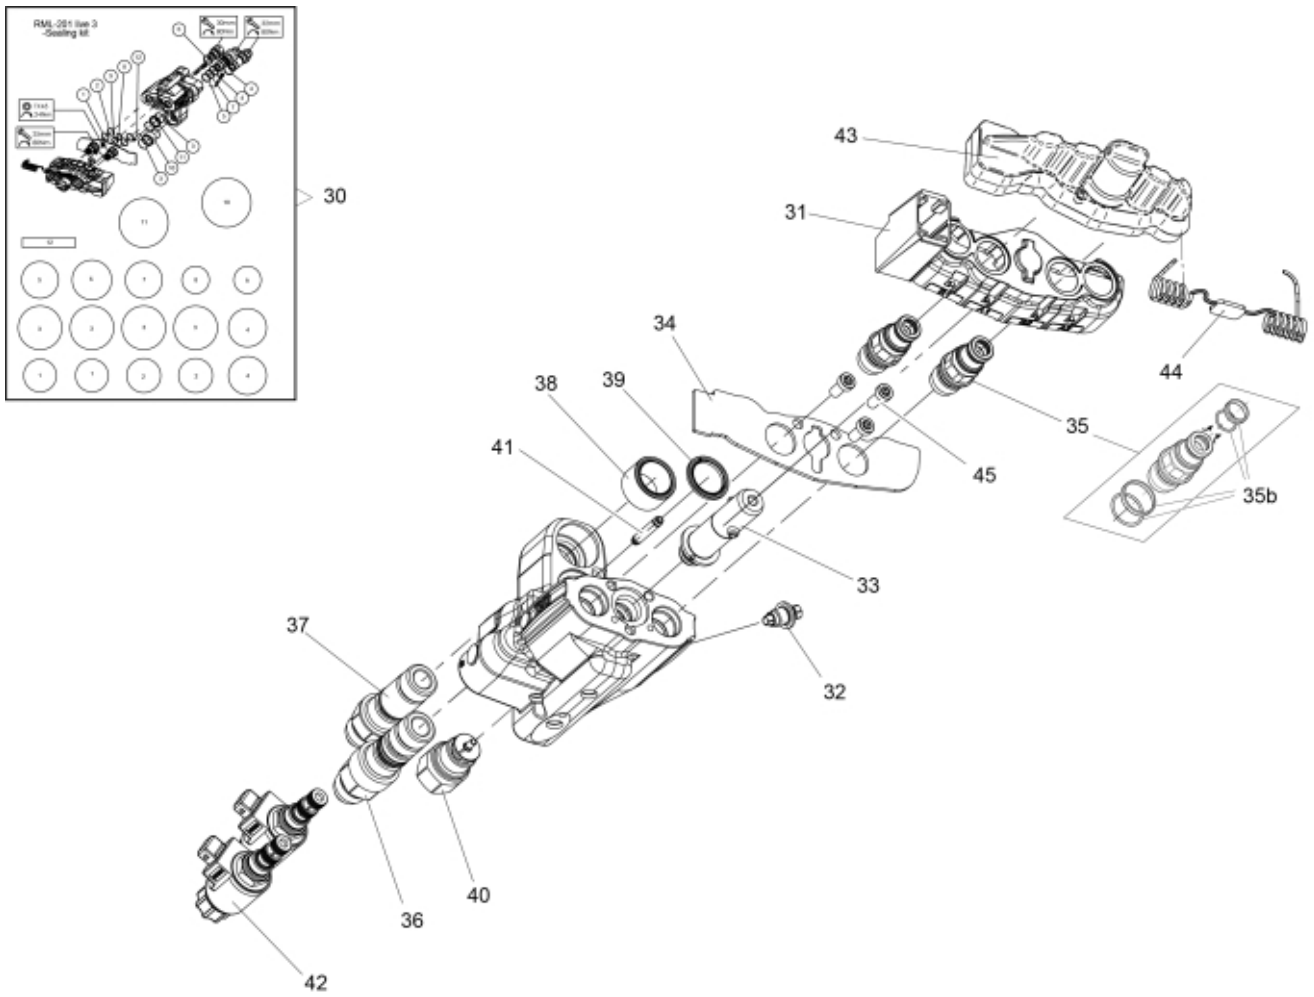

r10570165

r10570171

Electro+Live3

Description		225 bar		
Part assemblies		Valve STM Professional Live3 LS		
Specification		Specification: Replaces 10570166-18, 10570022-18		
PartNo	Pos	Qty	Name	Specifications
10570196-18		1 PCS	Valve STM Professional Live3 LS	Replaces 10570166-18, 10570022-18
4501260	1	1	Seal kit	LCS Electric, Part is included in kit 10570154 Valve STM Professional Live3 OC
5102119	2	1	Cable M.	
5102121	3	1	Cable DC	Part is included in kit 10570154 Valve STM Professional Live3 OC
60001960	4	1	Masterunit LCS L3	Replaces 5101068, Part is included in kit 10570154 Valve STM Professional Live3 OC
10570138	5	1	• Cover	Part is included in kit 10570154 Valve STM Professional Live3 OC
5101096	6	1	• Cap	Part is included in kit 10570154 Valve STM Professional Live3 OC
5028088	7	1	Adapter cpl.	Part is included in kit 10570154 Valve STM Professional Live3 OC
10570092	8	4	Solenoid	Part is included in kit 10570154 Valve STM Professional Live3 OC
10570187	9	1	Cap RH	(10570084), Part is included in kit 10570154 Valve STM Professional Live3 OC
10570186	10	1	Cap LH	Replaces 10570083, Part is included in kit 10570154 Valve STM Professional Live3 OC
5034232	11	1	Cover	Replaces 5033905
10570094	12	1	• Cable tie	
10570096	13	1	Cap w. marking	Part is included in kit 10570154 Valve STM Professional Live3 OC, Part is included in kit 10570154 Valve STM Professional Live3 OC
10570180	14	1	Servo top	Replaces 10570085, Part is included in kit 10570154 Valve STM Professional Live3 OC
10570068	15	1	Pressure relief valve	Part is included in kit 10570154 Valve STM Professional Live3 OC
10570071	16	2	Check valve cpl.	Part is included in kit 10570154 Valve STM Professional Live3 OC
10570086	17	2	Spool control	Part is included in kit 10570154 Valve STM Professional Live3 OC
10570069	18	2	Check valve cpl.	Part is included in kit 10570154 Valve STM Professional Live3 OC
10570181	19	1	Spool LS cpl.	(10570073)
10570072	20	1	Pressure relief valve	Part is included in kit 10570154 Valve STM Professional Live3 OC
10570078	21	1	Adapter Multi coupling	
4500294	22	4	Coupling (M)	Replaces 5044956/60017561
4501264	22b	1	• Seal kit	1 seal kit/coupling required
10570088	23	1	Cover plate	
5028092	24	1	Adaptor	BSP3/4"- JIC9/16
5102120	29	1	Cable cpl.	
5040064	30	1	Seal kit	
10570096	31	1	Cap w. marking	Part is included in kit 10570154 Valve STM Professional Live3 OC, Part is included in kit 10570154 Valve STM Professional Live3 OC
10570070	32	1 PCS	Check valve cpl.	
10570078	33	1	Adapter Multi coupling	
10570090	34	1 PCS	Cover plate Single 2	
4500294	35	2	Coupling (M)	Replaces 5044956/60017561
4501264	35b	1	• Seal kit	1 seal kit/coupling required