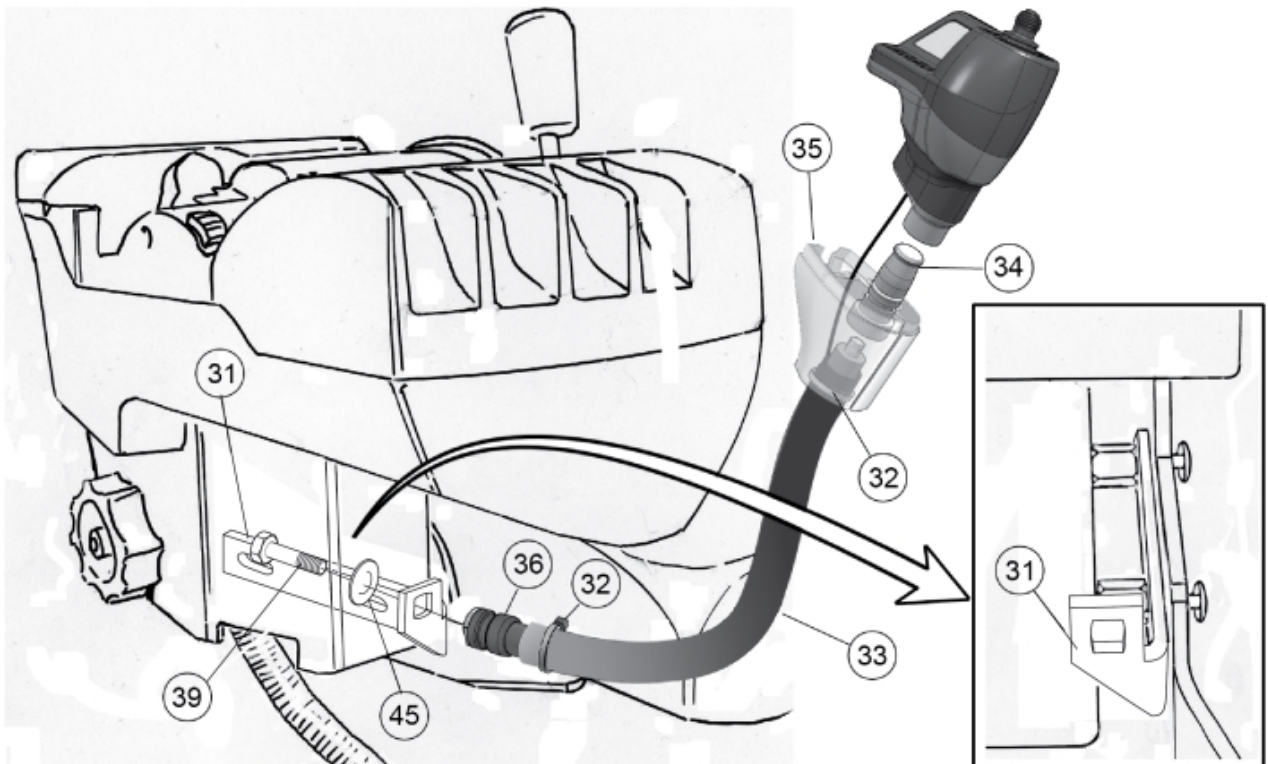

M 18005040

Part assemblies Joystick bracket LCS

PartNo	Pos	Qty	Name	Specifications
18005040		1 PCS	Joystick bracket LCS	
10411027	30	1 PCS	Bracket	
10418751	31	1 PCS	Bracket	
5033621	32	2	Cable tie	4.6x150
5103053	33	1	Braided sleeving	
5103055	34	1	Pole clp.	
5103056	35	1	Cover	
5103083	36	1	Gooseneck	350mm
5013110	37	3	Washer	BRB 10.5x22x2
5002077	39	2	Screw	M6S 10x30
5002051	40	1	Screw	M6S 8 x 20
5011553	41	1	Nut	M6M M8 Loc-king
5011554	42	1	Nut	Loc-King M10
5011915	43	1 PCS	Nut	M8 Special
5013177	45	1	Washer	TBRBSB 10.5x28x6