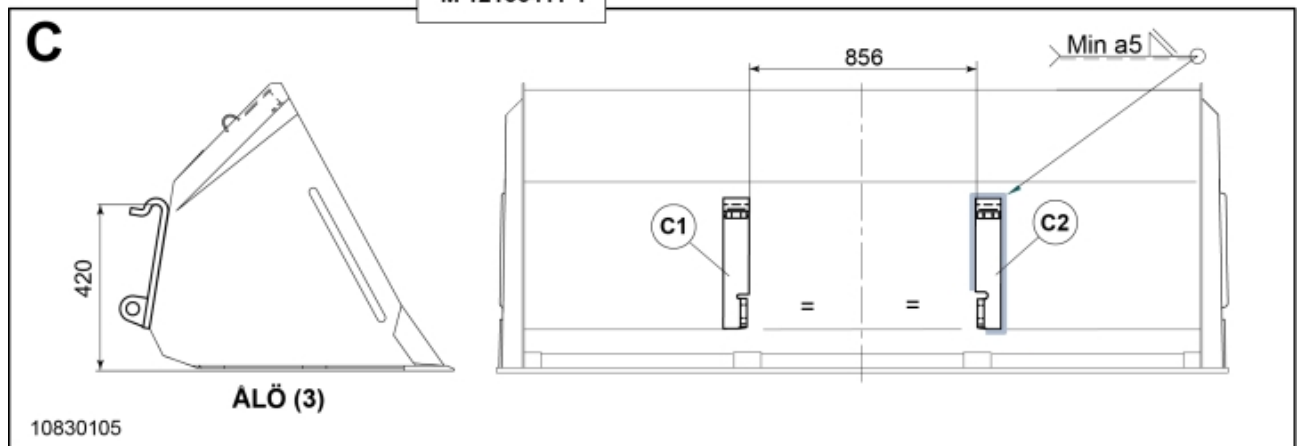

M 12166411-1

Part assemblies Weld on Hook kit
Specification Specification: SMS

PartNo	Pos	Qty	Name	Specifications
10830440	B		Weld on Hook kit	SMS
830437	B1	2 PCS	• Implement hook	SMS