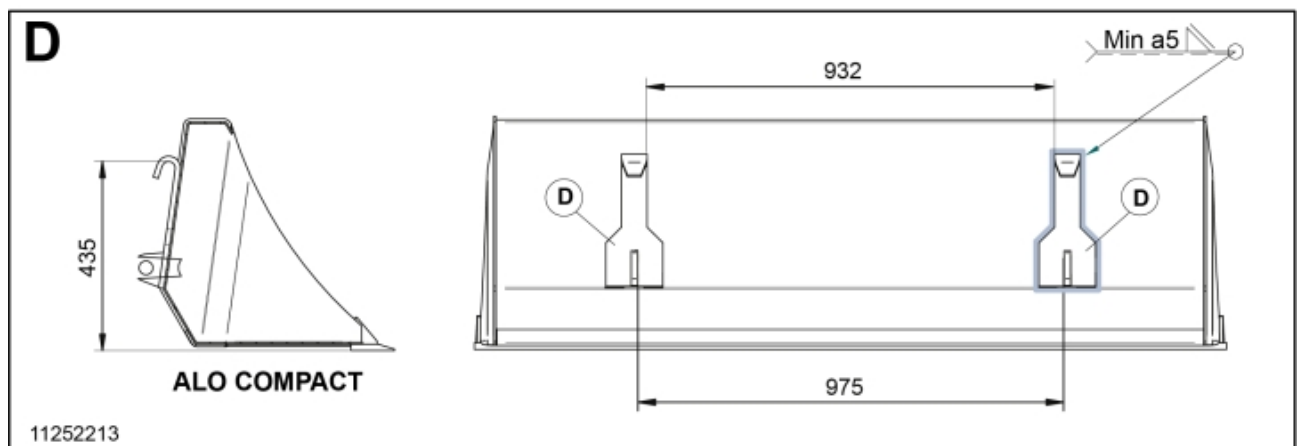

M 12166411-1

Part assemblies Weld on Hook kit
Specification Specification: SMS

PartNo	Pos	Qty	Name	Specifications
10830440	B		Weld on Hook kit	SMS
830437	B1	2 PCS	• Implement hook	SMS