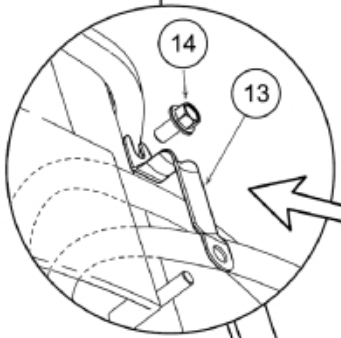

Only for 5220589

- M 5220469-2
- M 5220470-2
- M 5220471-2
- M 5220472-2
- M 5220473-2
- M 5220589-2
- M 5220591-2

<b>Part assemblies</b>		Live 3rd		
<b>Specification</b>		Serial number from: 7234200		
<b>PartNo</b>	<b>Pos</b>	<b>Qty</b>	<b>Name</b>	<b>Specifications</b>
5220472F		1	Live 3rd	7234200
5220303	1	1	Bracket	
9032611	2	2 PCS	Hose	3/8" L=1150mm (9031472)
5044940	4	2	Coupling	ISO-A 1/2" Male - G3/8
5022159	7	1	Washer, blue	
5022157	8	1	Washer, red	
5044129	9	2	Dust Cover	1/2" Male
5219183	10	1	Hose guide	
5011554	11	4	Nut	Loc-King M10
5006002	12	4	Screw	MVBF 10x30
5215066	13	1 PCS	Hose guide	
5006007	14	1 PCS	Screw	M6SF-TT M8x16
9032609	15	2 PCS	Hose	3/8" L=3850mm (9031182)
5220148	16	1 PCS	Plate	
5215163	17	1 PCS	Hose clamp bracket	
5215161	18	2 PCS	Hose clamp	
5013101	19	1	Washer	BRB 8,4 x 16
5004055	20	1	Screw	MC6S 8x70
5215162	21	2	Sleeve	Not Sold Separately
5044130	22	2	Dust Cover	Part is included in kit 60007907 Hose cpl., 9032177 Hose cpl.
5044127	23	2	Quick Coupling	1/2", Part is included in kit 60007907 Hose cpl., 9032177 Hose cpl.
5027986	24	2 PCS	Adaptor	
5013853	25	2	Dowty washer	Tredo 1/2", Part is included in kit 60007907 Hose cpl., 9032177 Hose cpl.
5034121	27	1	Protection sleeve	