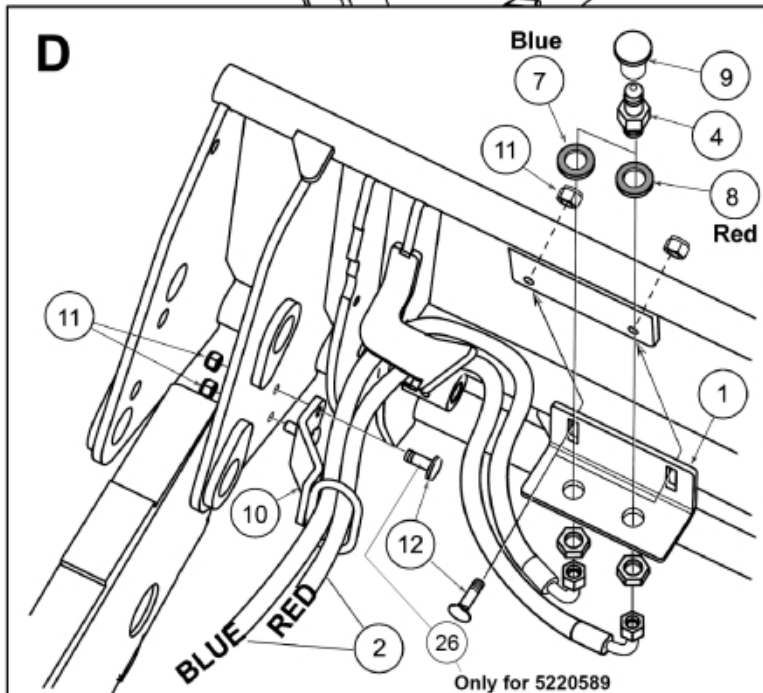

Only for 5220589

- M 5220469-2
- M 5220470-2
- M 5220471-2
- M 5220472-2
- M 5220473-2
- M 5220589-2
- M 5220591-2

<b>Part assemblies</b>		Live 3rd		
<b>Specification</b>		Serial number from: 7234200		
<b>PartNo</b>	<b>Pos</b>	<b>Qty</b>	<b>Name</b>	<b>Specifications</b>
5220472F		1	Live 3rd	7234200
5220303	1	1	Bracket	
9032611	2	2 PCS	Hose	3/8" L=1150mm (9031472)
5044940	4	2	Coupling	ISO-A 1/2" Male - G3/8
5022159	7	1	Washer, blue	
5022157	8	1	Washer, red	
5044129	9	2	Dust Cover	1/2" Male
5219183	10	1	Hose guide	
5011554	11	4	Nut	Loc-King M10
5006002	12	4	Screw	MVBF 10x30
5215066	13	1 PCS	Hose guide	
5006007	14	1 PCS	Screw	M6SF-TT M8x16
9032609	15	2 PCS	Hose	3/8" L=3850mm (9031182)
5220148	16	1 PCS	Plate	
5215163	17	1 PCS	Hose clamp bracket	
5215161	18	2 PCS	Hose clamp	
5013101	19	1	Washer	BRB 8,4 x 16
5004055	20	1	Screw	MC6S 8x70
5215162	21	2	Sleeve	Not Sold Separately
5044130	22	2	Dust Cover	Part is included in kit 60007907 Hose cpl., 9032177 Hose cpl.
5044127	23	2	Quick Coupling	1/2", Part is included in kit 60007907 Hose cpl., 9032177 Hose cpl.
5027986	24	2 PCS	Adaptor	
5013853	25	2	Dowty washer	Tredo 1/2", Part is included in kit 60007907 Hose cpl., 9032177 Hose cpl.
5034121	27	1	Protection sleeve	