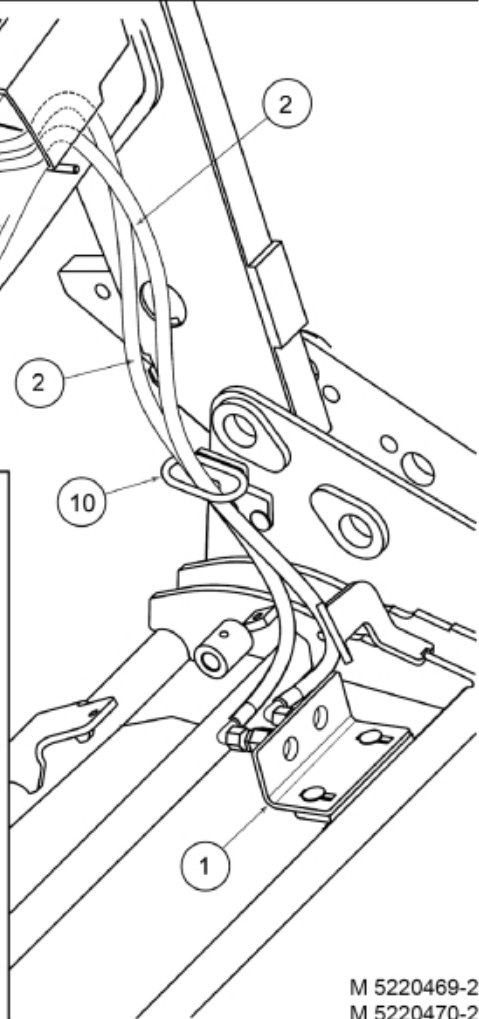

Only for 5220589

- M 5220469-2
- M 5220470-2
- M 5220471-2
- M 5220472-2
- M 5220473-2
- M 5220589-2
- M 5220591-2

<b>Part assemblies</b>		Live 3rd		
<b>Specification</b>		Serial number from: 7234200		
<b>PartNo</b>	<b>Pos</b>	<b>Qty</b>	<b>Name</b>	<b>Specifications</b>
5220472F		1	Live 3rd	7234200
5220303	1	1	Bracket	
9032611	2	2 PCS	Hose	3/8" L=1150mm (9031472)
5044940	4	2	Coupling	ISO-A 1/2" Male - G3/8
5022159	7	1	Washer, blue	
5022157	8	1	Washer, red	
5044129	9	2	Dust Cover	1/2" Male
5219183	10	1	Hose guide	
5011554	11	4	Nut	Loc-King M10
5006002	12	4	Screw	MVBF 10x30
5215066	13	1 PCS	Hose guide	
5006007	14	1 PCS	Screw	M6SF-TT M8x16
9032609	15	2 PCS	Hose	3/8" L=3850mm (9031182)
5220148	16	1 PCS	Plate	
5215163	17	1 PCS	Hose clamp bracket	
5215161	18	2 PCS	Hose clamp	
5013101	19	1	Washer	BRB 8,4 x 16
5004055	20	1	Screw	MC6S 8x70
5215162	21	2	Sleeve	Not Sold Separately
5044130	22	2	Dust Cover	Part is included in kit 60007907 Hose cpl., 9032177 Hose cpl.
5044127	23	2	Quick Coupling	1/2", Part is included in kit 60007907 Hose cpl., 9032177 Hose cpl.
5027986	24	2 PCS	Adaptor	
5013853	25	2	Dowty washer	Tredo 1/2", Part is included in kit 60007907 Hose cpl., 9032177 Hose cpl.
5034121	27	1	Protection sleeve	