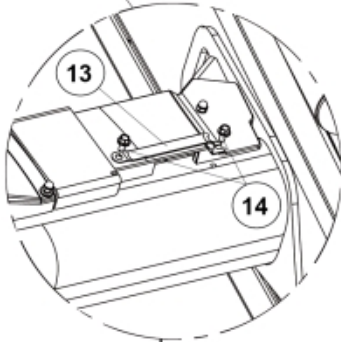

Only for 5220589

- M 5220469-2
- M 5220470-2
- M 5220471-2
- M 5220472-2
- M 5220473-2
- M 5220589-2
- M 5220591-2

<b>Part assemblies</b>		Live 3rd		
<b>Specification</b>		Serial number from: 7234200		
<b>PartNo</b>	<b>Pos</b>	<b>Qty</b>	<b>Name</b>	<b>Specifications</b>
5220472F		1	Live 3rd	7234200
5220303	1	1	Bracket	
9032611	2	2 PCS	Hose	3/8" L=1150mm (9031472)
5044940	4	2	Coupling	ISO-A 1/2" Male - G3/8
5022159	7	1	Washer, blue	
5022157	8	1	Washer, red	
5044129	9	2	Dust Cover	1/2" Male
5219183	10	1	Hose guide	
5011554	11	4	Nut	Loc-King M10
5006002	12	4	Screw	MVBF 10x30
5215066	13	1 PCS	Hose guide	
5006007	14	1 PCS	Screw	M6SF-TT M8x16
9032609	15	2 PCS	Hose	3/8" L=3850mm (9031182)
5220148	16	1 PCS	Plate	
5215163	17	1 PCS	Hose clamp bracket	
5215161	18	2 PCS	Hose clamp	
5013101	19	1	Washer	BRB 8,4 x 16
5004055	20	1	Screw	MC6S 8x70
5215162	21	2	Sleeve	Not Sold Separately
5044130	22	2	Dust Cover	Part is included in kit 60007907 Hose cpl., 9032177 Hose cpl.
5044127	23	2	Quick Coupling	1/2", Part is included in kit 60007907 Hose cpl., 9032177 Hose cpl.
5027986	24	2 PCS	Adaptor	
5013853	25	2	Dowty washer	Tredo 1/2", Part is included in kit 60007907 Hose cpl., 9032177 Hose cpl.
5034121	27	1	Protection sleeve	