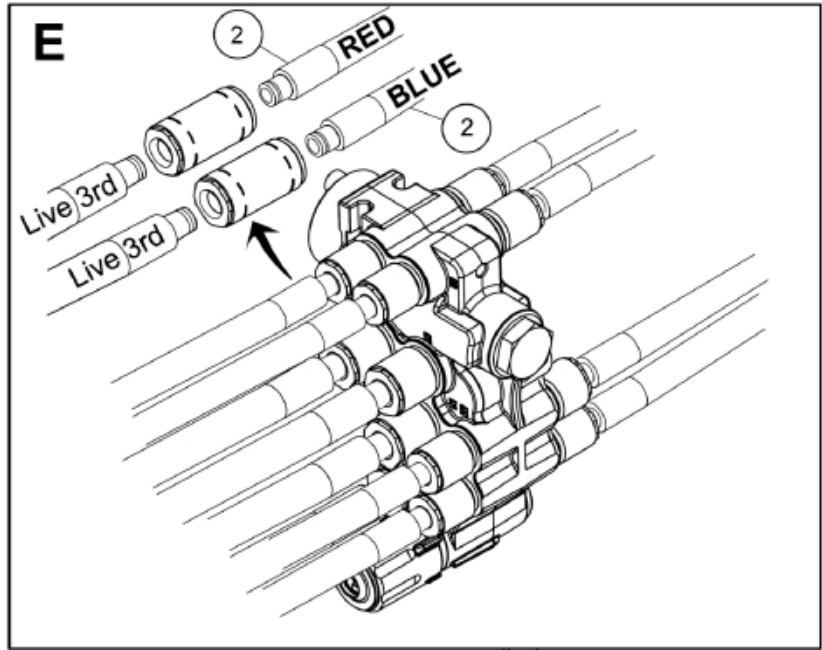

Only for 5220589

- M 5220469-2
- M 5220470-2
- M 5220471-2
- M 5220472-2
- M 5220473-2
- M 5220589-2
- M 5220591-2

<b>Part assemblies</b>		Live 3rd		
<b>Specification</b>		Serial number from: 7234200		
<b>PartNo</b>	<b>Pos</b>	<b>Qty</b>	<b>Name</b>	<b>Specifications</b>
5220472F		1	Live 3rd	7234200
5220303	1	1	Bracket	
9032611	2	2 PCS	Hose	3/8" L=1150mm (9031472)
5044940	4	2	Coupling	ISO-A 1/2" Male - G3/8
5022159	7	1	Washer, blue	
5022157	8	1	Washer, red	
5044129	9	2	Dust Cover	1/2" Male
5219183	10	1	Hose guide	
5011554	11	4	Nut	Loc-King M10
5006002	12	4	Screw	MVBF 10x30
5215066	13	1 PCS	Hose guide	
5006007	14	1 PCS	Screw	M6SF-TT M8x16
9032609	15	2 PCS	Hose	3/8" L=3850mm (9031182)
5220148	16	1 PCS	Plate	
5215163	17	1 PCS	Hose clamp bracket	
5215161	18	2 PCS	Hose clamp	
5013101	19	1	Washer	BRB 8,4 x 16
5004055	20	1	Screw	MC6S 8x70
5215162	21	2	Sleeve	Not Sold Separately
5044130	22	2	Dust Cover	Part is included in kit 60007907 Hose cpl., 9032177 Hose cpl.
5044127	23	2	Quick Coupling	1/2", Part is included in kit 60007907 Hose cpl., 9032177 Hose cpl.
5027986	24	2 PCS	Adaptor	
5013853	25	2	Dowty washer	Tredo 1/2", Part is included in kit 60007907 Hose cpl., 9032177 Hose cpl.
5034121	27	1	Protection sleeve	