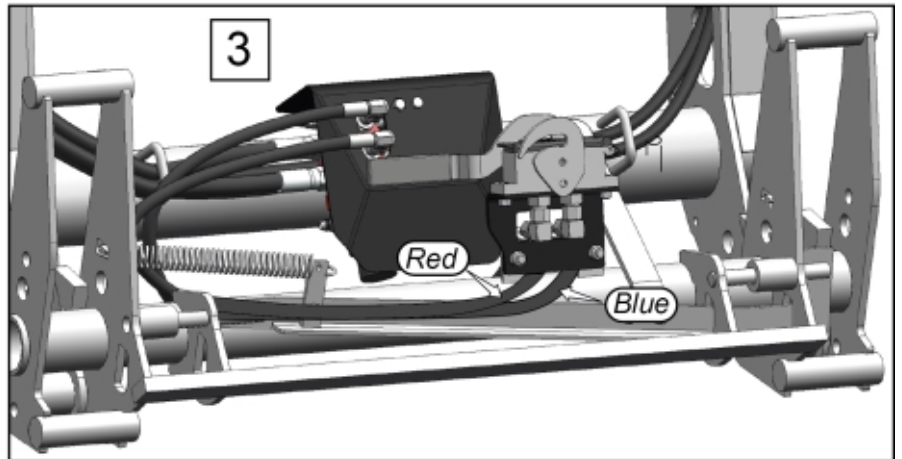

M 5221553

Part assemblies Selecto Fix
Specification : 31/01/2016 00:00:00

PartNo	Pos	Qty	Name	Specifications
5221553		1 PCS	Selecto Fix	31/01/2016 00:00:00
5221554		1 PCS	Bracket kit	
5004061	1	2	• Screw	MC6S M8x20
5011553	2	2	• Nut	M6M M8 Loc-king
5022177	3	1	• Cable tie	Red
5022179	4	1	• Cable tie	Blue
5028184	5	2	• Adaptor	3/8" BSP 45°
5028317	6	2	• Adaptor	90° G3/8" fzb
5221453	7	1 PCS	• Bracket	
10550369	8	1	• Selecto Fix, Lower part	