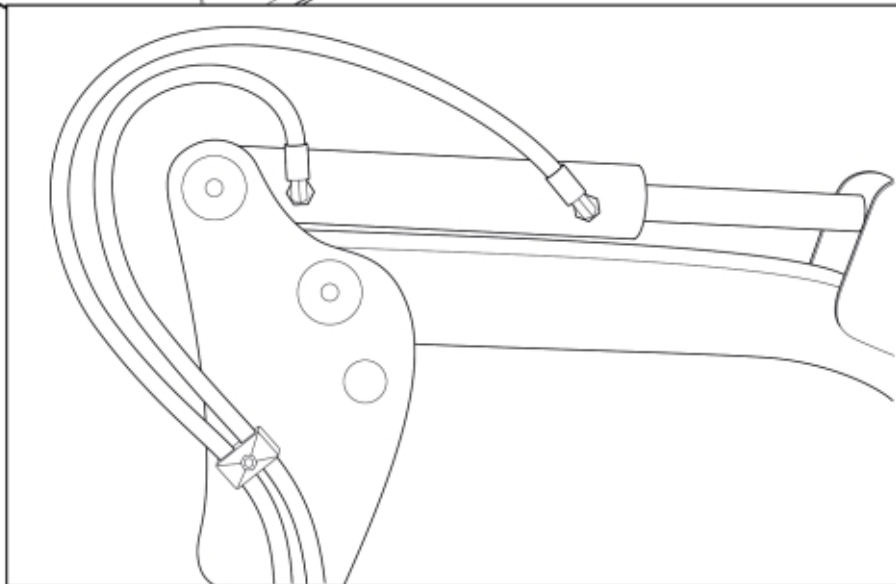

M 11250533-534-536-537_1

* Only for 11250536, 11250537

M 11250533-11250538_2

* Only for 11250536, 11250537, 11250538

M 11250533-11250538_3

Part assemblies		Maxi Grapple 210 MK2		
Specification		Year From: 01/01/2005 00:00:00		
PartNo	Pos	Qty	Name	Specifications
11250533		1 PCS	Maxi Grapple 210 MK2	01/01/2005 00:00:00
11260645	2	1 PCS	Claw Beam	
11261280	3	4 PCS	• Claw	Weld-on
11260646		1 PCS	•• Claw	
11260653		1 PCS	•• Support plate	
11260643	5	2 PCS	Beam	
5018515	6	2	Bushing	D30 L=20
11260651	7	1 PCS	Arm left	
11260650	8	1 PCS	Arm right	
1116643	10	4 PCS	Pin	D=30mm
9020043	11	2	Pin	D=30mm
9020046	12	2 PCS	Pin	D=30mm
9020047	13	2	Pin	D=30mm, L=151mm
1102001	14	4	Linch pin	
5215131	15	6	Locking cover	
5004917	17	6	Screw	
5016968	18	2	Hose clamp	
5013101	19	6	Washer	BRB 8,4 x 16
5011553	20	4	Nut	M6M M8 Loc-king
5002059	21	2	Screw	M6S 8x60
10834151	22	1 PCS	T-Adapter	
5028260	24	1 PCS	Adaptor	3/8" (5027934)
5044127	25	2	Quick Coupling	1/2", Part is included in kit 60007907 Hose cpl., 9032177 Hose cpl.
5013853	26	2	Dowty washer	Tredo 1/2", Part is included in kit 60007907 Hose cpl., 9032177 Hose cpl.
5044130	27	2	Dust Cover	Part is included in kit 60007907 Hose cpl., 9032177 Hose cpl.
5002154	28	8	Screw	M6S 16 x 50 (8.8)
5011557	29	8	Nut	Loc-King M16
5013105	30	16	Washer	BRB 17 x 30 x 3 300HV
5022177	31	1	Cable tie	Red
5022179	32	1	Cable tie	Blue
12709710-1	40	2	Cylinder	Glossy Black
60055521	41	2 PCS	Hose	3/8" L=1750mm
9032352	42	2 PCS	Hose	3/8" L=599mm
60055520	43	2 PCS	Hose	3/8" L=2050mm
1123673	44	1	Warning decal	
11136459	44	1	Warning decal	Only for North Am. Warning triangle
1123674	45	1	Warning decal	"Read manual"
11250654	47	1 PCS	Grapple Bucket 210	
5022119		2	• Plug	