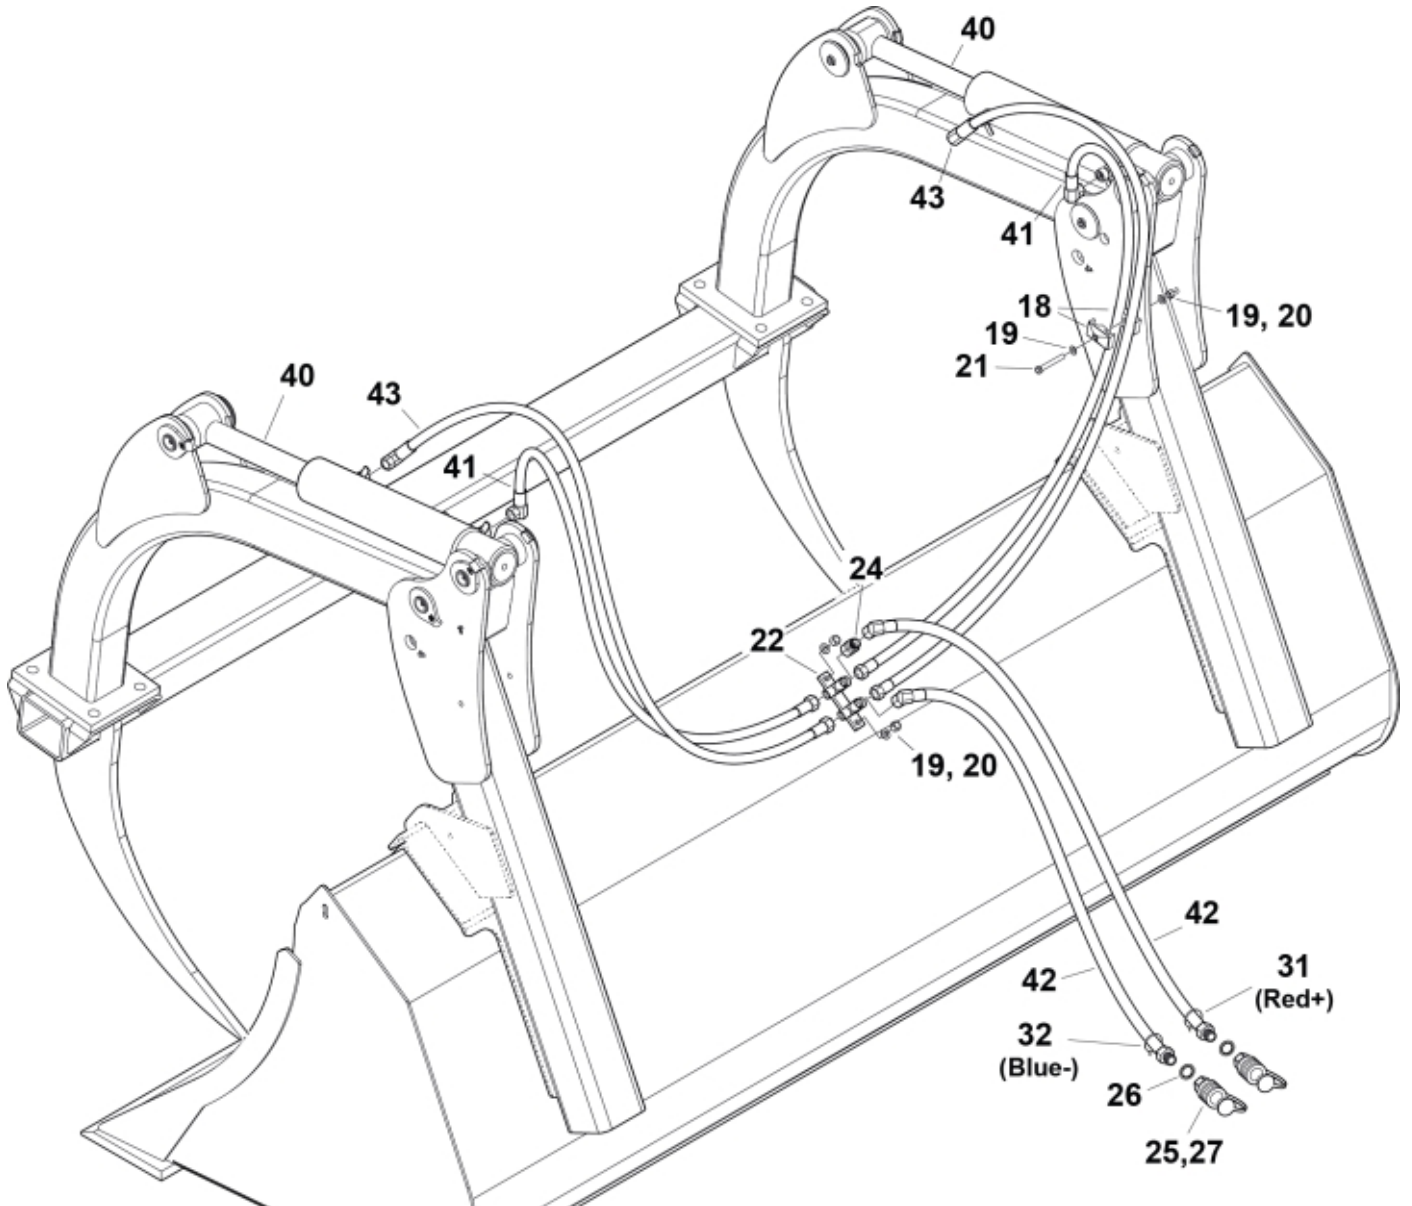

M 11250533-534-536-537_1

* Only for 11250536, 11250537

M 11250533-11250538_2

* Only for 11250536, 11250537, 11250538

M 11250533-11250538_3

Part assemblies		Maxi Grapple 210 MK2		
Specification		Year From: 01/01/2005 00:00:00		
PartNo	Pos	Qty	Name	Specifications
11250533		1 PCS	Maxi Grapple 210 MK2	01/01/2005 00:00:00
11260645	2	1 PCS	Claw Beam	
11261280	3	4 PCS	• Claw	Weld-on
11260646		1 PCS	•• Claw	
11260653		1 PCS	•• Support plate	
11260643	5	2 PCS	Beam	
5018515	6	2	Bushing	D30 L=20
11260651	7	1 PCS	Arm left	
11260650	8	1 PCS	Arm right	
1116643	10	4 PCS	Pin	D=30mm
9020043	11	2	Pin	D=30mm
9020046	12	2 PCS	Pin	D=30mm
9020047	13	2	Pin	D=30mm, L=151mm
1102001	14	4	Linch pin	
5215131	15	6	Locking cover	
5004917	17	6	Screw	
5016968	18	2	Hose clamp	
5013101	19	6	Washer	BRB 8,4 x 16
5011553	20	4	Nut	M6M M8 Loc-king
5002059	21	2	Screw	M6S 8x60
10834151	22	1 PCS	T-Adapter	
5028260	24	1 PCS	Adaptor	3/8" (5027934)
5044127	25	2	Quick Coupling	1/2", Part is included in kit 60007907 Hose cpl., 9032177 Hose cpl.
5013853	26	2	Dowty washer	Tredo 1/2", Part is included in kit 60007907 Hose cpl., 9032177 Hose cpl.
5044130	27	2	Dust Cover	Part is included in kit 60007907 Hose cpl., 9032177 Hose cpl.
5002154	28	8	Screw	M6S 16 x 50 (8.8)
5011557	29	8	Nut	Loc-King M16
5013105	30	16	Washer	BRB 17 x 30 x 3 300HV
5022177	31	1	Cable tie	Red
5022179	32	1	Cable tie	Blue
12709710-1	40	2	Cylinder	Glossy Black
60055521	41	2 PCS	Hose	3/8" L=1750mm
9032352	42	2 PCS	Hose	3/8" L=599mm
60055520	43	2 PCS	Hose	3/8" L=2050mm
1123673	44	1	Warning decal	
11136459	44	1	Warning decal	Only for North Am. Warning triangle
1123674	45	1	Warning decal	"Read manual"
11250654	47	1 PCS	Grapple Bucket 210	
5022119		2	• Plug	