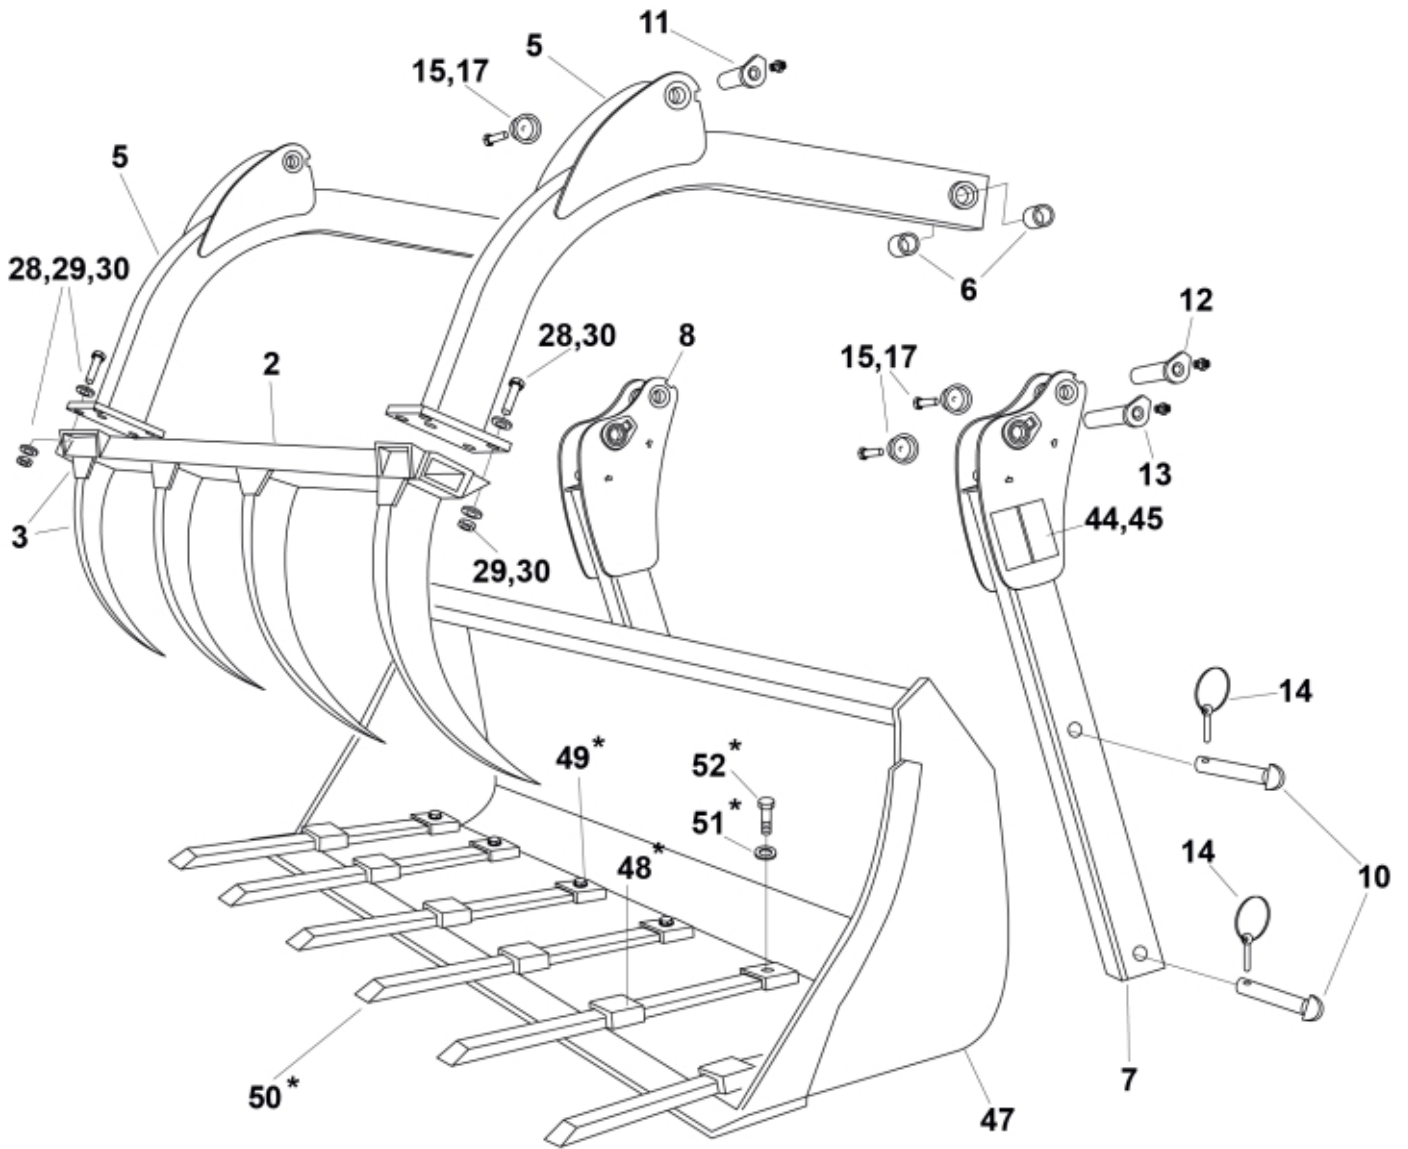

M 11250533-534-536-537_1

* Only for 11250536, 11250537

M 11250533-11250538_2

* Only for 11250536, 11250537, 11250538

M 11250533-11250538_3

Part assemblies		Maxi Grapple 210 MK2		
Specification		Year From: 01/01/2005 00:00:00		
PartNo	Pos	Qty	Name	Specifications
11250533		1 PCS	Maxi Grapple 210 MK2	01/01/2005 00:00:00
11260645	2	1 PCS	Claw Beam	
11261280	3	4 PCS	• Claw	Weld-on
11260646		1 PCS	•• Claw	
11260653		1 PCS	•• Support plate	
11260643	5	2 PCS	Beam	
5018515	6	2	Bushing	D30 L=20
11260651	7	1 PCS	Arm left	
11260650	8	1 PCS	Arm right	
1116643	10	4 PCS	Pin	D=30mm
9020043	11	2	Pin	D=30mm
9020046	12	2 PCS	Pin	D=30mm
9020047	13	2	Pin	D=30mm, L=151mm
1102001	14	4	Linch pin	
5215131	15	6	Locking cover	
5004917	17	6	Screw	
5016968	18	2	Hose clamp	
5013101	19	6	Washer	BRB 8,4 x 16
5011553	20	4	Nut	M6M M8 Loc-king
5002059	21	2	Screw	M6S 8x60
10834151	22	1 PCS	T-Adapter	
5028260	24	1 PCS	Adaptor	3/8" (5027934)
5044127	25	2	Quick Coupling	1/2", Part is included in kit 60007907 Hose cpl., 9032177 Hose cpl.
5013853	26	2	Dowty washer	Tredo 1/2", Part is included in kit 60007907 Hose cpl., 9032177 Hose cpl.
5044130	27	2	Dust Cover	Part is included in kit 60007907 Hose cpl., 9032177 Hose cpl.
5002154	28	8	Screw	M6S 16 x 50 (8.8)
5011557	29	8	Nut	Loc-King M16
5013105	30	16	Washer	BRB 17 x 30 x 3 300HV
5022177	31	1	Cable tie	Red
5022179	32	1	Cable tie	Blue
12709710-1	40	2	Cylinder	Glossy Black
60055521	41	2 PCS	Hose	3/8" L=1750mm
9032352	42	2 PCS	Hose	3/8" L=599mm
60055520	43	2 PCS	Hose	3/8" L=2050mm
1123673	44	1	Warning decal	
11136459	44	1	Warning decal	Only for North Am. Warning triangle
1123674	45	1	Warning decal	"Read manual"
11250654	47	1 PCS	Grapple Bucket 210	
5022119		2	• Plug	