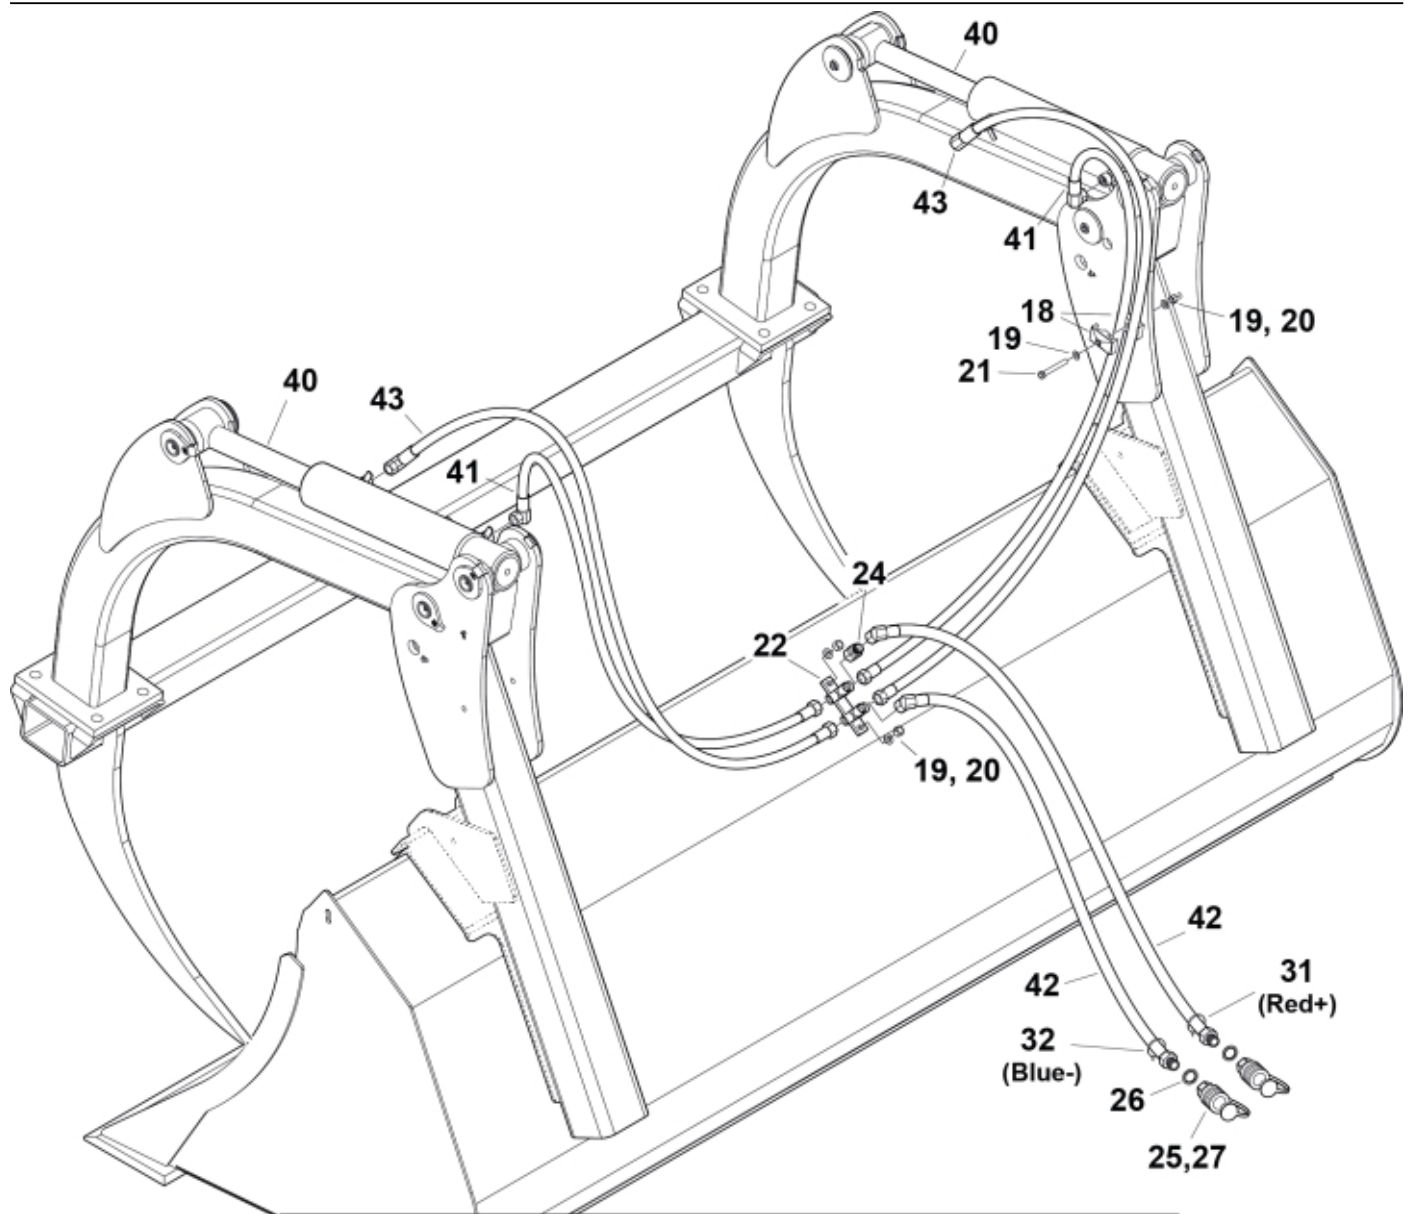

M 11250533-534-536-537\_1

\* Only for 11250536, 11250537

M 11250533-11250538\_3

Part assemblies		Maxi Grapple 240 MK2		
Specification		Year From: 01/01/2005 00:00:00		
PartNo	Pos	Qty	Name	Specifications
11250534		1 PCS	Maxi Grapple 240 MK2	01/01/2005 00:00:00
11260645	2	1 PCS	Claw Beam	
11261280	3	4 PCS	• Claw	Weld-on
11260646		1 PCS	•• Claw	
11260653		1 PCS	•• Support plate	
11260643	5	2 PCS	Beam	
5018515	6	2	Bushing	D30 L=20
11260651	7	1 PCS	Arm left	
11260650	8	1 PCS	Arm right	
1116643	10	4 PCS	Pin	D=30mm
9020043	11	2	Pin	D=30mm
9020046	12	2 PCS	Pin	D=30mm
9020047	13	2	Pin	D=30mm, L=151mm
1102001	14	4	Linch pin	
5215131	15	6	Locking cover	
5004917	17	6	Screw	
5016968	18	2	Hose clamp	
5013101	19	6	Washer	BRB 8,4 x 16
5011553	20	4	Nut	M6M M8 Loc-king
5002059	21	2	Screw	M6S 8x60
10834151	22	1 PCS	T-Adapter	
5028260	24	1 PCS	Adaptor	3/8" (5027934)
5044127	25	2	Quick Coupling	1/2", Part is included in kit 60007907 Hose cpl., 9032177 Hose cpl.
5013853	26	2	Dowty washer	Tredo 1/2", Part is included in kit 60007907 Hose cpl., 9032177 Hose cpl.
5044130	27	2	Dust Cover	Part is included in kit 60007907 Hose cpl., 9032177 Hose cpl.
5002154	28	8	Screw	M6S 16 x 50 (8.8)
5011557	29	8	Nut	Loc-King M16
5013105	30	16	Washer	BRB 17 x 30 x 3 300HV
5022177	31	1	Cable tie	Red
5022179	32	1	Cable tie	Blue
12709710-1	40	2	Cylinder	Glossy Black
60055521	41	2 PCS	Hose	3/8" L=1750mm
9032352	42	2 PCS	Hose	3/8" L=599mm
60055520	43	2 PCS	Hose	3/8" L=2050mm
1123673	44	1	Warning decal	
11136459	44	1	Warning decal	Only for North Am. Warning triangle
1123674	45	1	Warning decal	"Read manual"
11250655	47	1 PCS	Grapple Bucket 240	
5022119		2	• Plug	