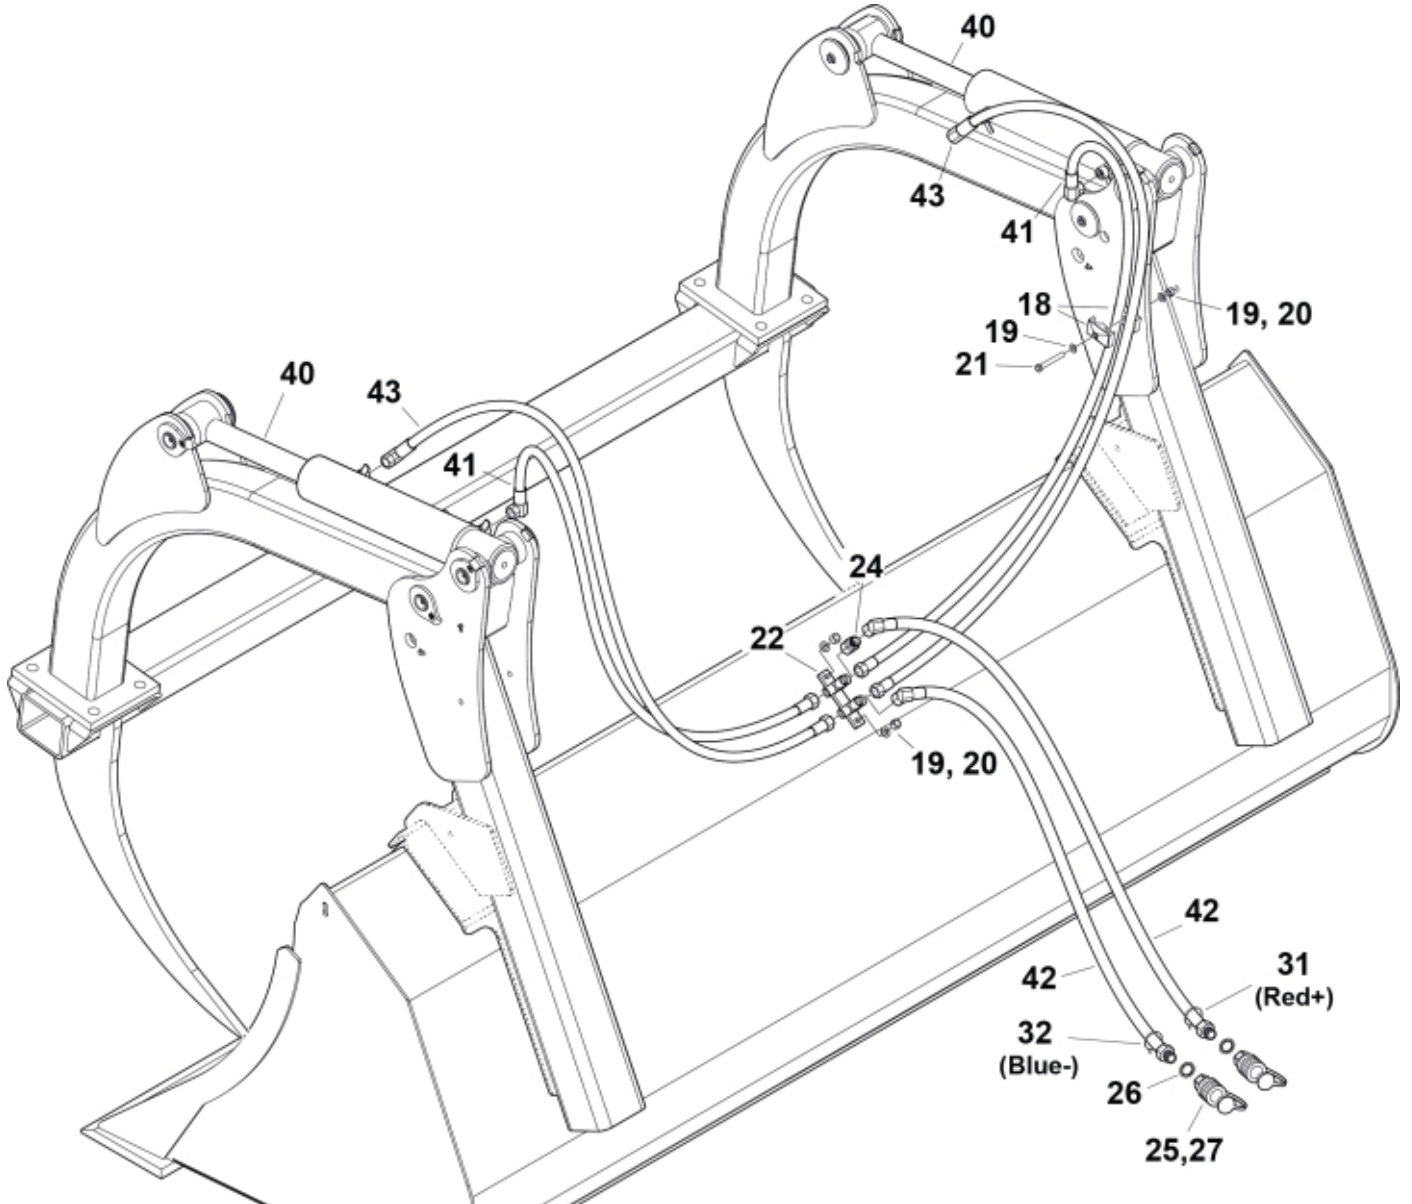

M 11250533-534-536-537_1

* Only for 11250536, 11250537

M 11250533-11250538_2

* Only for 11250536, 11250537, 11250538

M 11250533-11250538_3

Part assemblies		Maxi Grapple 240T MK2		
Specification		Year From: 01/01/2005 00:00:00		
PartNo	Pos	Qty	Name	Specifications
11250537		1 PCS	Maxi Grapple 240T MK2	01/01/2005 00:00:00
11260645	2	1 PCS	Claw Beam	
11261280	3	4 PCS	• Claw	Weld-on
11260646		1 PCS	•• Claw	
11260653		1 PCS	•• Support plate	
11260643	5	2 PCS	Beam	
11260651	7	1 PCS	Arm left	
11260650	8	1 PCS	Arm right	
1116643	10	4 PCS	Pin	D=30mm
9020043	11	2	Pin	D=30mm
9020046	12	2 PCS	Pin	D=30mm
9020047	13	2	Pin	D=30mm, L=151mm
1102001	14	4	Linch pin	
5215131	15	6	Locking cover	
5004917	17	6	Screw	
5016968	18	2	Hose clamp	
5013101	19	6	Washer	BRB 8,4 x 16
5011553	20	4	Nut	M6M M8 Loc-king
5002059	21	2	Screw	M6S 8x60
10834151	22	1 PCS	T-Adapter	
5028260	24	1 PCS	Adaptor	3/8" (5027934)
5044127	25	2	Quick Coupling	1/2", Part is included in kit 60007907 Hose cpl., 9032177 Hose cpl.
5013853	26	2	Dowty washer	Tredo 1/2", Part is included in kit 60007907 Hose cpl., 9032177 Hose cpl.
5044130	27	2	Dust Cover	Part is included in kit 60007907 Hose cpl., 9032177 Hose cpl.
5002154	28	8	Screw	M6S 16 x 50 (8.8)
5011557	29	8	Nut	Loc-King M16
5013105	30	16	Washer	BRB 17 x 30 x 3 300HV
5022177	31	1	Cable tie	Red
5022179	32	1	Cable tie	Blue
12709710-1	40	2	Cylinder	Glossy Black
60055521	41	2 PCS	Hose	3/8" L=1750mm
9032352	42	2 PCS	Hose	3/8" L=599mm
60055520	43	2 PCS	Hose	3/8" L=2050mm
1123673	44	1	Warning decal	
11136459	44	1	Warning decal	Only for North Am. Warning triangle
1123674	45	1	Warning decal	"Read manual"
11260120	47	1 PCS	Grapple Bucket 240T	
5022119		2	• Plug	
10834138	48	1 PCS	• Bracket	
10834147	49	1 PCS	• Bracket	
10834142-17		7 PCS	Tine cpl.	
10834140	50	1 PCS	• Tine	
5013105	51	1	• Washer	BRB 17 x 30 x 3 300HV
5002151	52	1	• Screw	M6S_ M16 x 35 (8.8)