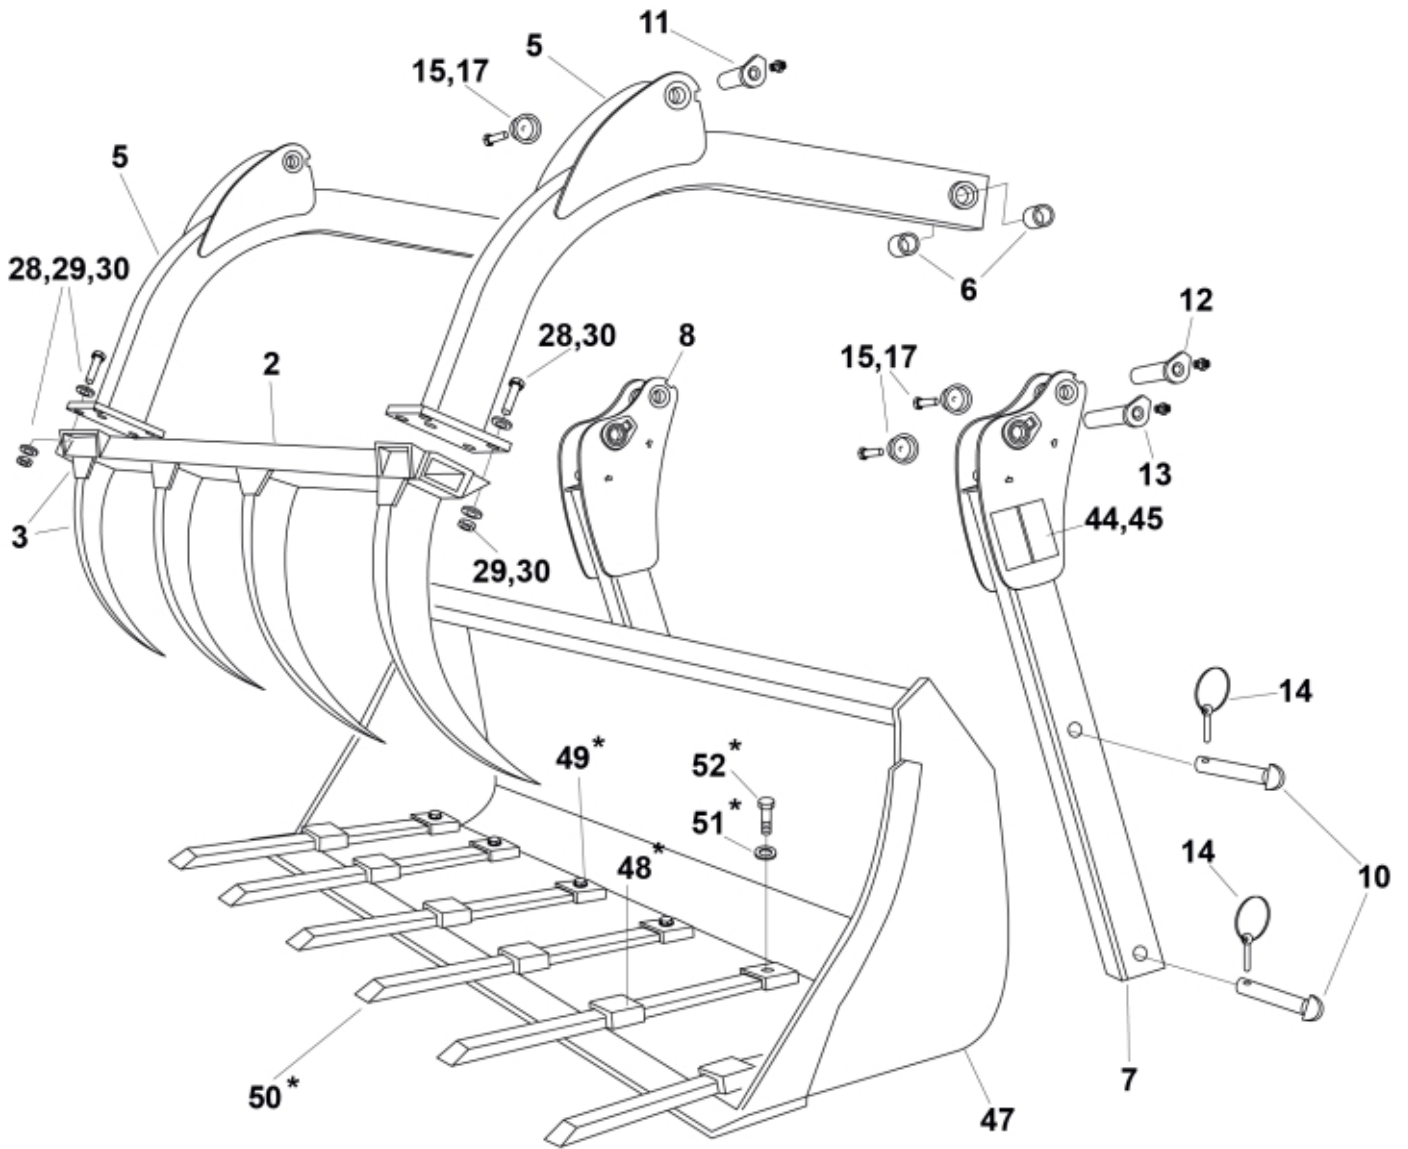

M 11250533-534-536-537_1

* Only for 11250536, 11250537

M 11250533-11250538_2

* Only for 11250536, 11250537, 11250538

M 11250533-11250538_3

Part assemblies		Maxi Grapple 240T MK2		
Specification		Year From: 01/01/2005 00:00:00		
PartNo	Pos	Qty	Name	Specifications
11250537		1 PCS	Maxi Grapple 240T MK2	01/01/2005 00:00:00
11260645	2	1 PCS	Claw Beam	
11261280	3	4 PCS	• Claw	Weld-on
11260646		1 PCS	•• Claw	
11260653		1 PCS	•• Support plate	
11260643	5	2 PCS	Beam	
11260651	7	1 PCS	Arm left	
11260650	8	1 PCS	Arm right	
1116643	10	4 PCS	Pin	D=30mm
9020043	11	2	Pin	D=30mm
9020046	12	2 PCS	Pin	D=30mm
9020047	13	2	Pin	D=30mm, L=151mm
1102001	14	4	Linch pin	
5215131	15	6	Locking cover	
5004917	17	6	Screw	
5016968	18	2	Hose clamp	
5013101	19	6	Washer	BRB 8,4 x 16
5011553	20	4	Nut	M6M M8 Loc-king
5002059	21	2	Screw	M6S 8x60
10834151	22	1 PCS	T-Adapter	
5028260	24	1 PCS	Adaptor	3/8" (5027934)
5044127	25	2	Quick Coupling	1/2", Part is included in kit 60007907 Hose cpl., 9032177 Hose cpl.
5013853	26	2	Dowty washer	Tredo 1/2", Part is included in kit 60007907 Hose cpl., 9032177 Hose cpl.
5044130	27	2	Dust Cover	Part is included in kit 60007907 Hose cpl., 9032177 Hose cpl.
5002154	28	8	Screw	M6S 16 x 50 (8.8)
5011557	29	8	Nut	Loc-King M16
5013105	30	16	Washer	BRB 17 x 30 x 3 300HV
5022177	31	1	Cable tie	Red
5022179	32	1	Cable tie	Blue
12709710-1	40	2	Cylinder	Glossy Black
60055521	41	2 PCS	Hose	3/8" L=1750mm
9032352	42	2 PCS	Hose	3/8" L=599mm
60055520	43	2 PCS	Hose	3/8" L=2050mm
1123673	44	1	Warning decal	
11136459	44	1	Warning decal	Only for North Am. Warning triangle
1123674	45	1	Warning decal	"Read manual"
11260120	47	1 PCS	Grapple Bucket 240T	
5022119		2	• Plug	
10834138	48	1 PCS	• Bracket	
10834147	49	1 PCS	• Bracket	
10834142-17		7 PCS	Tine cpl.	
10834140	50	1 PCS	• Tine	
5013105	51	1	• Washer	BRB 17 x 30 x 3 300HV
5002151	52	1	• Screw	M6S_ M16 x 35 (8.8)