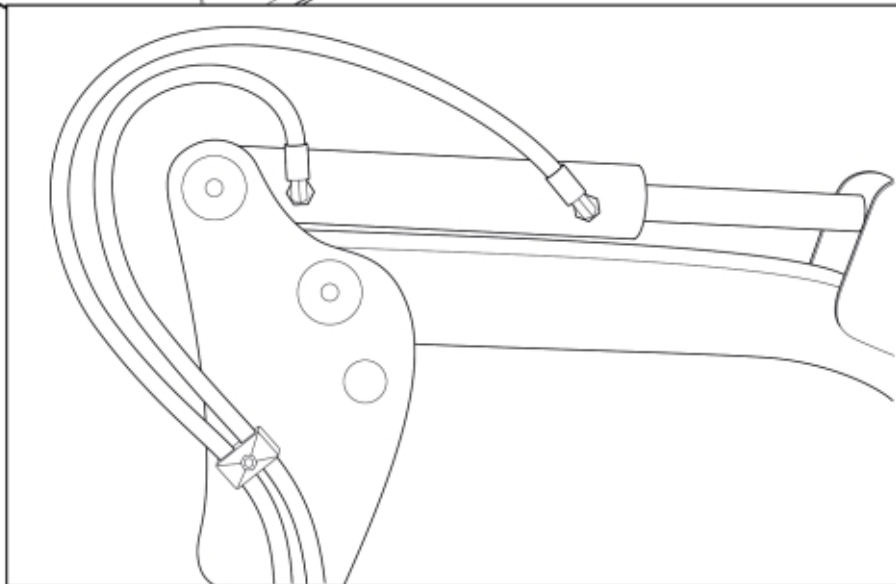

M 11250533-534-536-537_1

* Only for 11250536, 11250537

M 11250533-11250538_2

* Only for 11250536, 11250537, 11250538

M 11250533-11250538_3

Part assemblies		Maxi Grapple 240T MK2		
Specification		Year From: 01/01/2005 00:00:00		
PartNo	Pos	Qty	Name	Specifications
11250537		1 PCS	Maxi Grapple 240T MK2	01/01/2005 00:00:00
11260645	2	1 PCS	Claw Beam	
11261280	3	4 PCS	• Claw	Weld-on
11260646		1 PCS	•• Claw	
11260653		1 PCS	•• Support plate	
11260643	5	2 PCS	Beam	
11260651	7	1 PCS	Arm left	
11260650	8	1 PCS	Arm right	
1116643	10	4 PCS	Pin	D=30mm
9020043	11	2	Pin	D=30mm
9020046	12	2 PCS	Pin	D=30mm
9020047	13	2	Pin	D=30mm, L=151mm
1102001	14	4	Linch pin	
5215131	15	6	Locking cover	
5004917	17	6	Screw	
5016968	18	2	Hose clamp	
5013101	19	6	Washer	BRB 8,4 x 16
5011553	20	4	Nut	M6M M8 Loc-king
5002059	21	2	Screw	M6S 8x60
10834151	22	1 PCS	T-Adapter	
5028260	24	1 PCS	Adaptor	3/8" (5027934)
5044127	25	2	Quick Coupling	1/2", Part is included in kit 60007907 Hose cpl., 9032177 Hose cpl.
5013853	26	2	Dowty washer	Tredo 1/2", Part is included in kit 60007907 Hose cpl., 9032177 Hose cpl.
5044130	27	2	Dust Cover	Part is included in kit 60007907 Hose cpl., 9032177 Hose cpl.
5002154	28	8	Screw	M6S 16 x 50 (8.8)
5011557	29	8	Nut	Loc-King M16
5013105	30	16	Washer	BRB 17 x 30 x 3 300HV
5022177	31	1	Cable tie	Red
5022179	32	1	Cable tie	Blue
12709710-1	40	2	Cylinder	Glossy Black
60055521	41	2 PCS	Hose	3/8" L=1750mm
9032352	42	2 PCS	Hose	3/8" L=599mm
60055520	43	2 PCS	Hose	3/8" L=2050mm
1123673	44	1	Warning decal	
11136459	44	1	Warning decal	Only for North Am. Warning triangle
1123674	45	1	Warning decal	"Read manual"
11260120	47	1 PCS	Grapple Bucket 240T	
5022119		2	• Plug	
10834138	48	1 PCS	• Bracket	
10834147	49	1 PCS	• Bracket	
10834142-17		7 PCS	Tine cpl.	
10834140	50	1 PCS	• Tine	
5013105	51	1	• Washer	BRB 17 x 30 x 3 300HV
5002151	52	1	• Screw	M6S_ M16 x 35 (8.8)