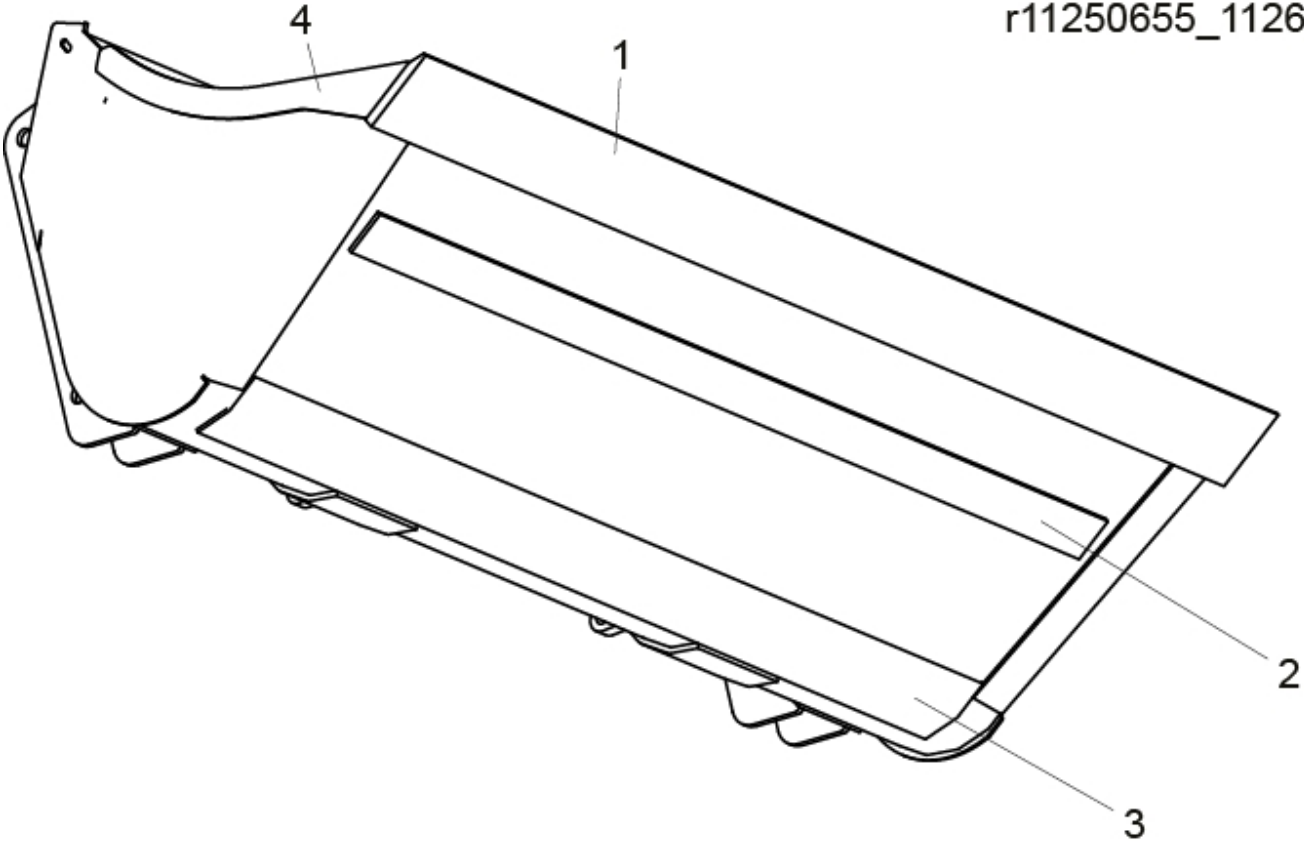

r11250655_11260120

Part assemblies Grapple Bucket 240

PartNo	Pos	Qty	Name	Specifications
11260042	1	1	Cutting edge	L=2450
11260052	2	1 PCS	Wearing strip	
11260088	3	1 PCS	Wearing strip	
11260096	4	2 PCS	Wearing strip	
5022119		2	Plug	