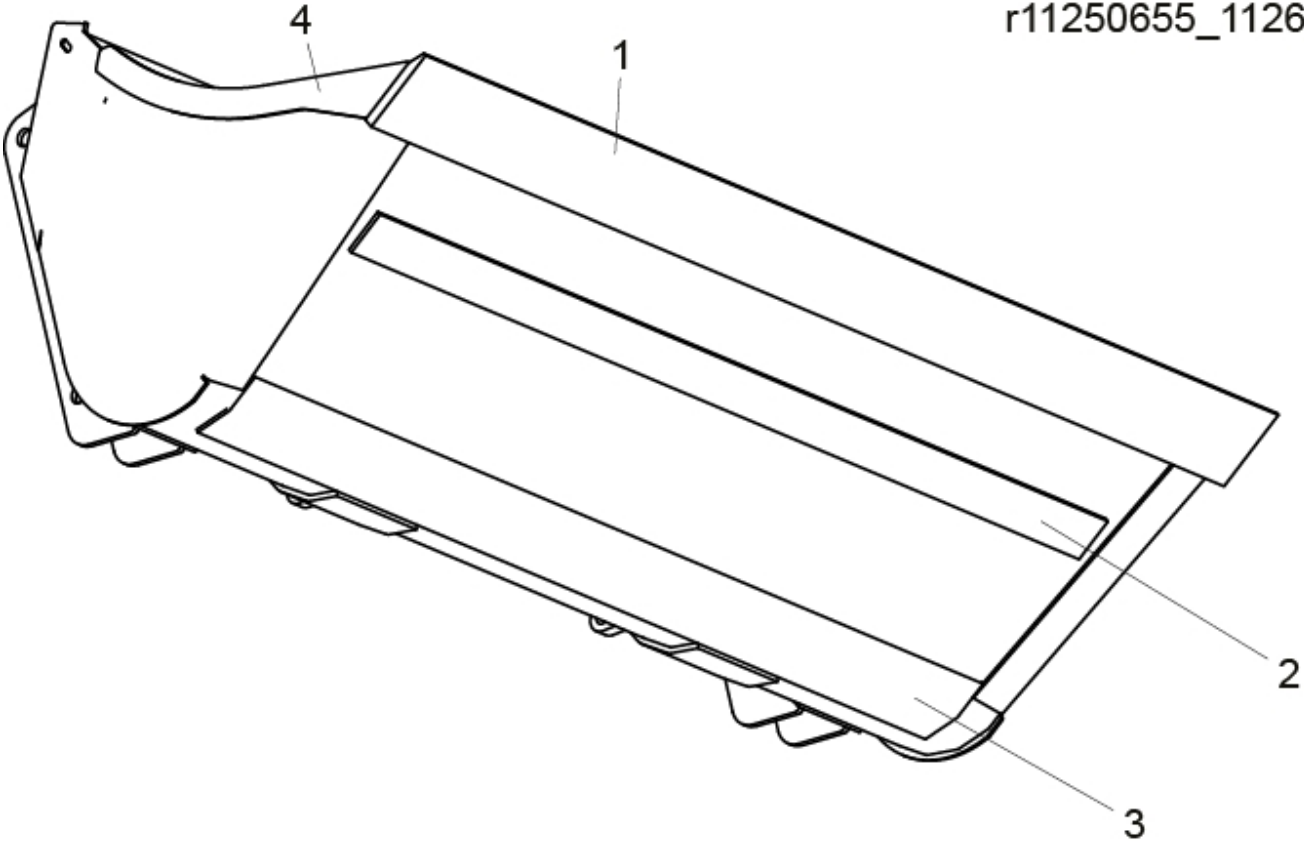

r11250655_11260120

Part assemblies Grapple Bucket 240T

PartNo	Pos	Qty	Name	Specifications
11260042	1	1	Cutting edge	L=2450
11260052	2	1 PCS	Wearing strip	
11260088	3	1 PCS	Wearing strip	
11260096	4	2 PCS	Wearing strip	
5022119		2	Plug	