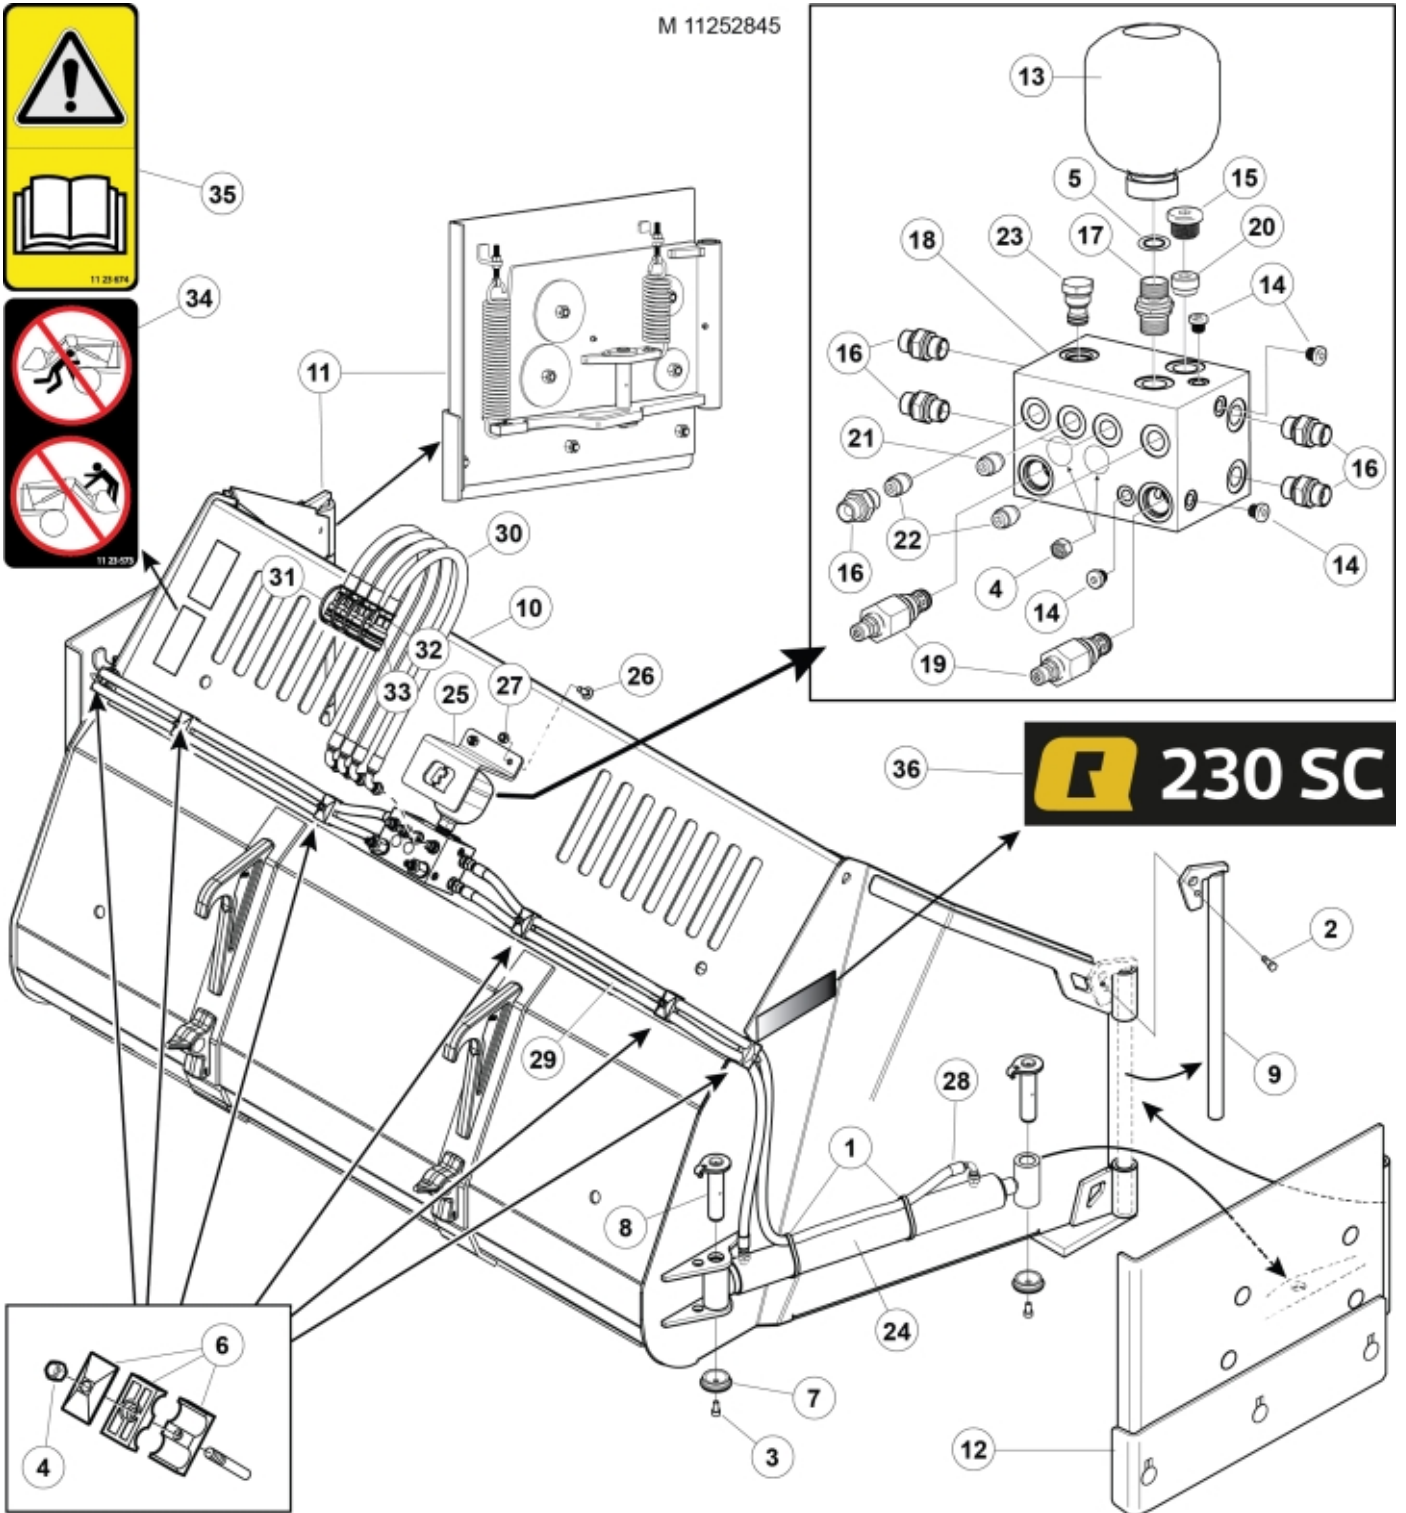

M 11252845

Description 20131001-
Part assemblies Special Clearing Bucket, SMS, Spring loaded
Specification Year From: 01/10/2013 00:00:00
 Year To: 01/08/2022 00:00:00

PartNo	Pos	Qty	Name	Specifications
11253005		1	Special Clearing Bucket, SMS, Spring loaded	01/10/2013 00:00:00, 01/08/2022 00:00:00
1902101	1	4	Cable tie	
5002077	2	2	Screw	M6S 10x30
5004917	3	2	Screw	
5011553	4	8	Nut	M6M M8 Loc-king
5013853	5	1	Dowty washer	Tredo 1/2", Part is included in kit 60007907 Hose cpl., 9032177 Hose cpl., Part is included in kit 60007907 Hose cpl., 9032177 Hose cpl.
5016968	6	6	Hose clamp	
5215131	7	2	Locking cover	
60018046	8	2	Pivot Pin	D=30, L=127mm
11251859	9	2 PCS	Rod	
11262488	10	1 PCS	Bucket 230 SMS	
5022119		2	• Plug	
11262548	11	1 PCS	Flap LH cpl.	
11262579	12	1 PCS	Flap RH cpl.	
5050692	13	1 PCS	Accumulator	
5028242	14	4	Plug	G1/8"
5028245	15	1	Plug	G1/2"
5028255	16	8 PCS	Adaptor	G3/8" - G3/8"
5028256	17	1 PCS	Adaptor	G1/2" - G1/2"
5034287	18	1 PCS	Block	
5034288	19	2 PCS	Pressure relief valve	
5034289	20	1 PCS	Check valve	
5034290	21	2 PCS	Restrictor valve	
5034291	22	2 PCS	Restrictor valve	
5034293	23	1 PCS	Plug	
12724610-1	24	2 PCS	Cylinder	
60019954-22	25	1 PCS	Cover plate	
5006002	26	2	Screw	MVBF 10x30
5011554	27	2	Nut	Loc-King M10
9032298			Hose kit	
9032290	28	2 PCS	• Hose	3/8" L=1930mm
9032291	29	2 PCS	• Hose	3/8" L=1430mm
9032289	30	4 PCS	• Hose cpl.	
5044130	31	4	•• Dust Cover	Part is included in kit 60007907 Hose cpl., 9032177 Hose cpl.
5013853	32	4	•• Dowty washer	Tredo 1/2", Part is included in kit 60007907 Hose cpl., 9032177 Hose cpl., Part is included in kit 60007907 Hose cpl., 9032177 Hose cpl.
5044127	33	4	•• Quick Coupling	1/2", Part is included in kit 60007907 Hose cpl., 9032177 Hose cpl.
1123673	34	1	Warning decal	
1123674	35	1	Warning decal	"Read manual"
11137168	36	1 PCS	Decal	230 SC