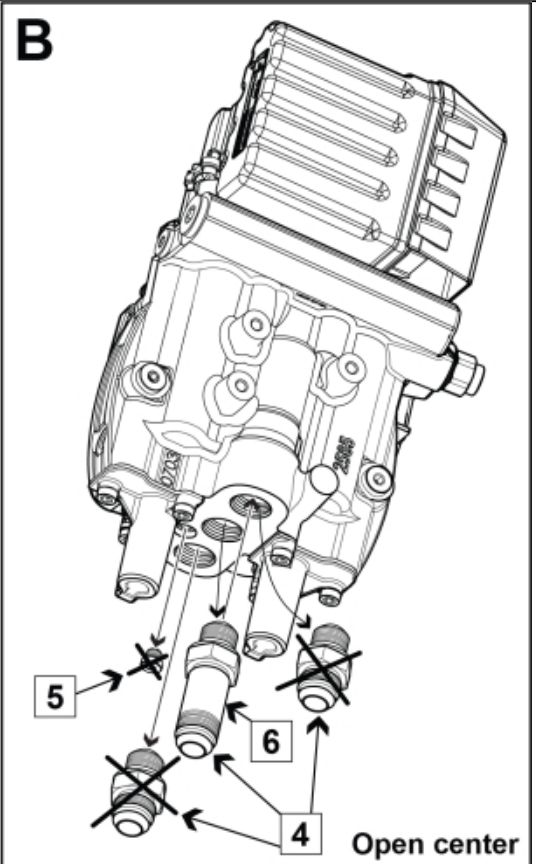

A

M 5034283-1

B

Open center

C

Load sensing

D

E

120 Nm

80 Nm

11

Description Grey
Part assemblies Live3 Electro AS Kit

PartNo	Pos	Qty	Name	Specifications
5034283-18			Live3 Electro AS Kit	
5004061	2	2	Screw	MC6S M8x20
5034234	3	1	Parking support kit	Replaces 5034233, 5033972
5034236-18	4	1 PCS	Bracket	Grey
5102120	5	1	Cable cpl.	
10570171-18	6	1 PCS	Valve Live3 M. P. R LS/OC	Grey