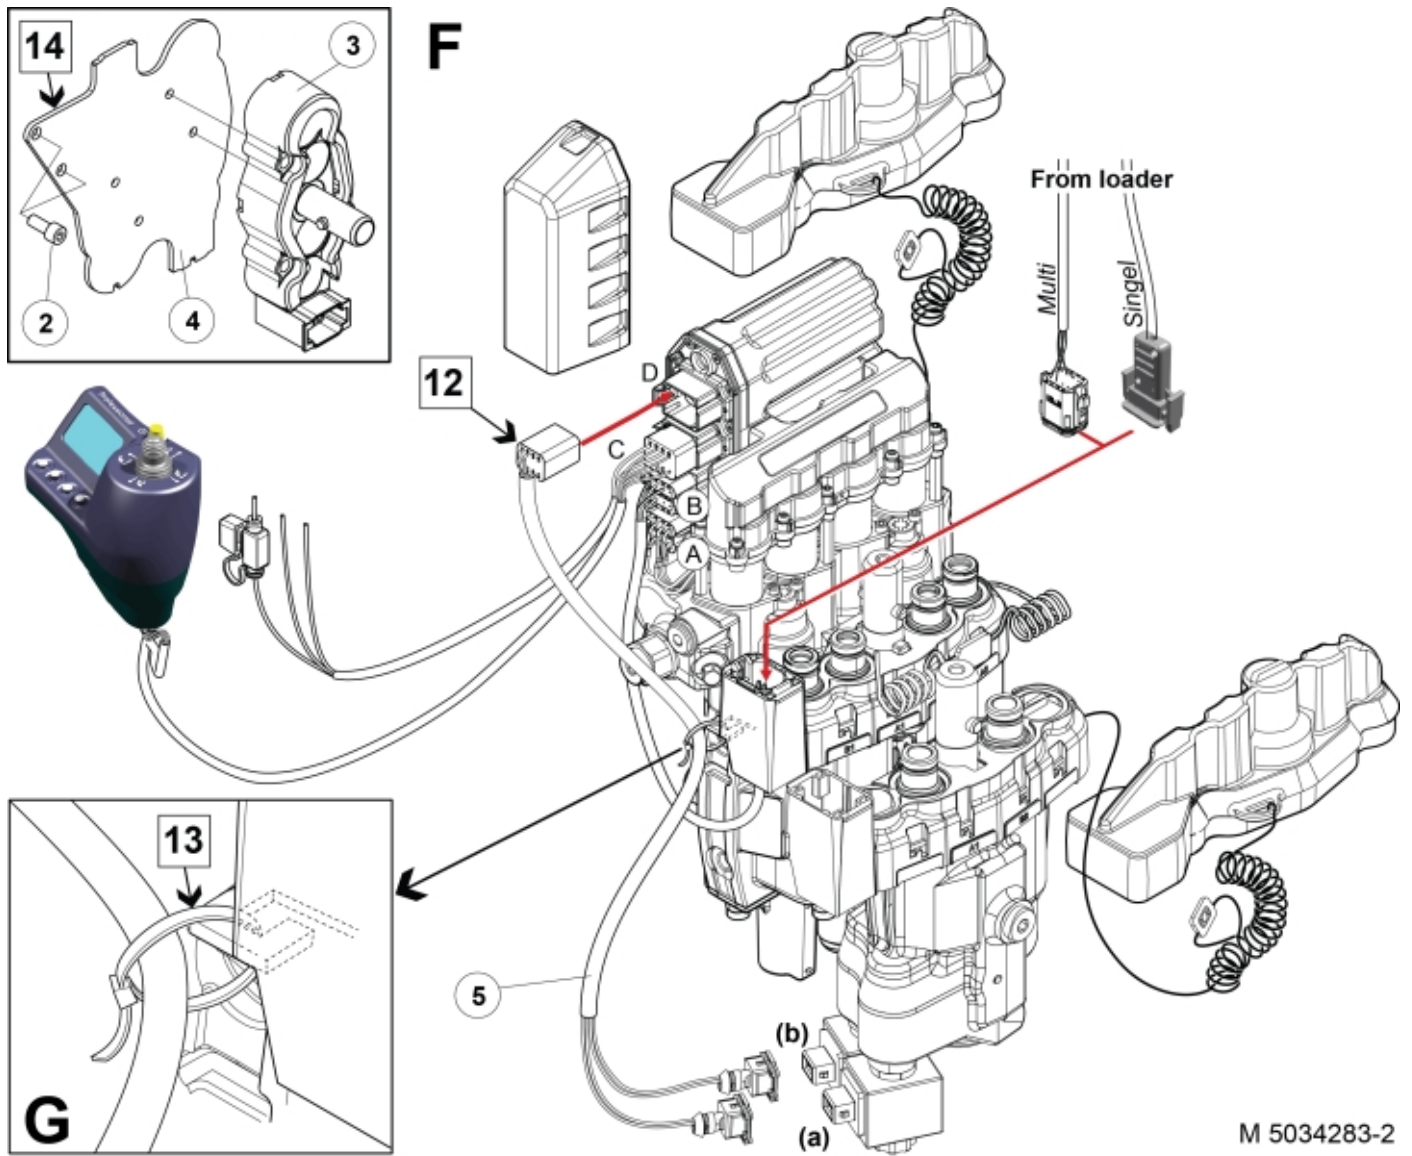

A

M 5034283-1

B

Open center

C

Load sensing

D

E

120 Nm

80 Nm

11

Description Grey
Part assemblies Live3 Electro AS Kit

PartNo	Pos	Qty	Name	Specifications
5034283-18			Live3 Electro AS Kit	
5004061	2	2	Screw	MC6S M8x20
5034234	3	1	Parking support kit	Replaces 5034233, 5033972
5034236-18	4	1 PCS	Bracket	Grey
5102120	5	1	Cable cpl.	
10570171-18	6	1 PCS	Valve Live3 M. P. R LS/OC	Grey