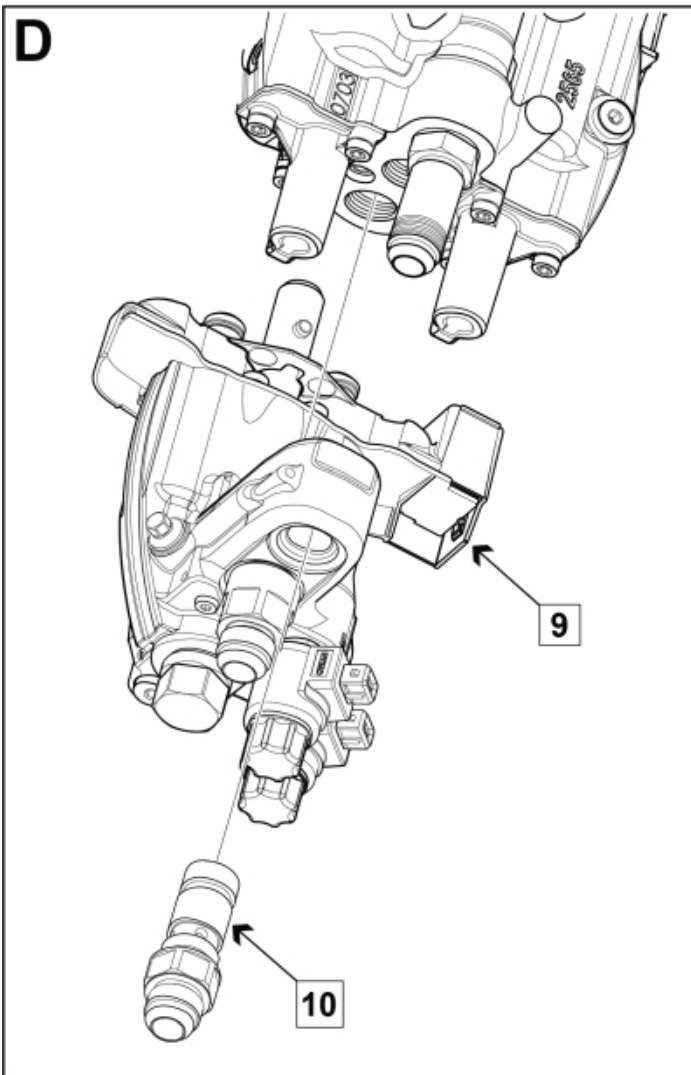

A

M 5034283-1

B

Open center

C

Load sensing

D

E

120 Nm

80 Nm

11

Description Grey
Part assemblies Live3 Electro AS Kit

PartNo	Pos	Qty	Name	Specifications
5034283-18			Live3 Electro AS Kit	
5004061	2	2	Screw	MC6S M8x20
5034234	3	1	Parking support kit	Replaces 5034233, 5033972
5034236-18	4	1 PCS	Bracket	Grey
5102120	5	1	Cable cpl.	
10570171-18	6	1 PCS	Valve Live3 M. P. R LS/OC	Grey