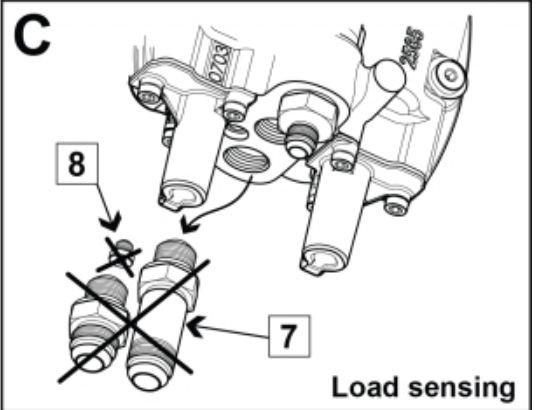

A

M 5034283-1

B

Open center

C

Load sensing

D

E

120 Nm

80 Nm

11

Description Grey
Part assemblies Live3 Electro AS Kit

PartNo	Pos	Qty	Name	Specifications
5034283-18			Live3 Electro AS Kit	
5004061	2	2	Screw	MC6S M8x20
5034234	3	1	Parking support kit	Replaces 5034233, 5033972
5034236-18	4	1 PCS	Bracket	Grey
5102120	5	1	Cable cpl.	
10570171-18	6	1 PCS	Valve Live3 M. P. R LS/OC	Grey