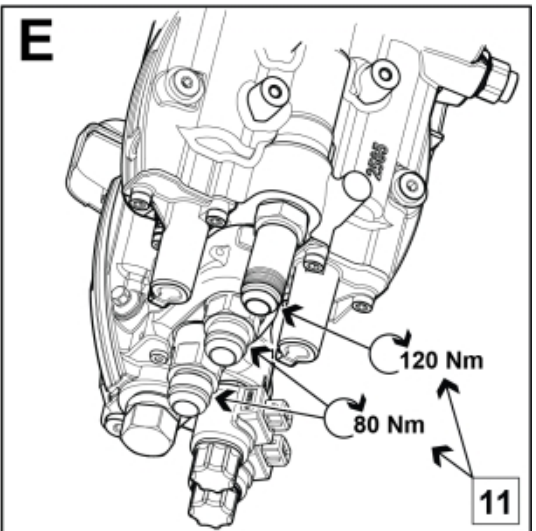

A

M 5034283-1

B

Open center

C

Load sensing

D

E

120 Nm

80 Nm

11

Description Grey
Part assemblies Live3 Electro AS Kit

PartNo	Pos	Qty	Name	Specifications
5034283-18			Live3 Electro AS Kit	
5004061	2	2	Screw	MC6S M8x20
5034234	3	1	Parking support kit	Replaces 5034233, 5033972
5034236-18	4	1 PCS	Bracket	Grey
5102120	5	1	Cable cpl.	
10570171-18	6	1 PCS	Valve Live3 M. P. R LS/OC	Grey