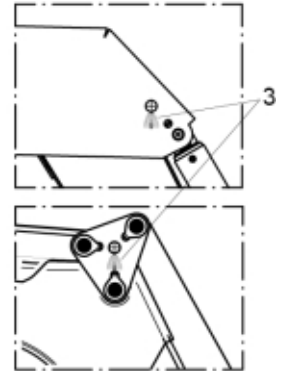

DM Bearing boxes

Extended Bearing boxes

Basic Bearing boxes

Special Bearing boxes

Inside kneeplate and link

Euro Tool carrier

r4500198

**Part assemblies**      Warning decal kit Am-Eng

<b>PartNo</b>	<b>Pos</b>	<b>Qty</b>	<b>Name</b>	<b>Specifications</b>
11134765	1	1	Warning decal	
11133557	2	2	Warning decal	
1123676	3	2	Decal, lift	