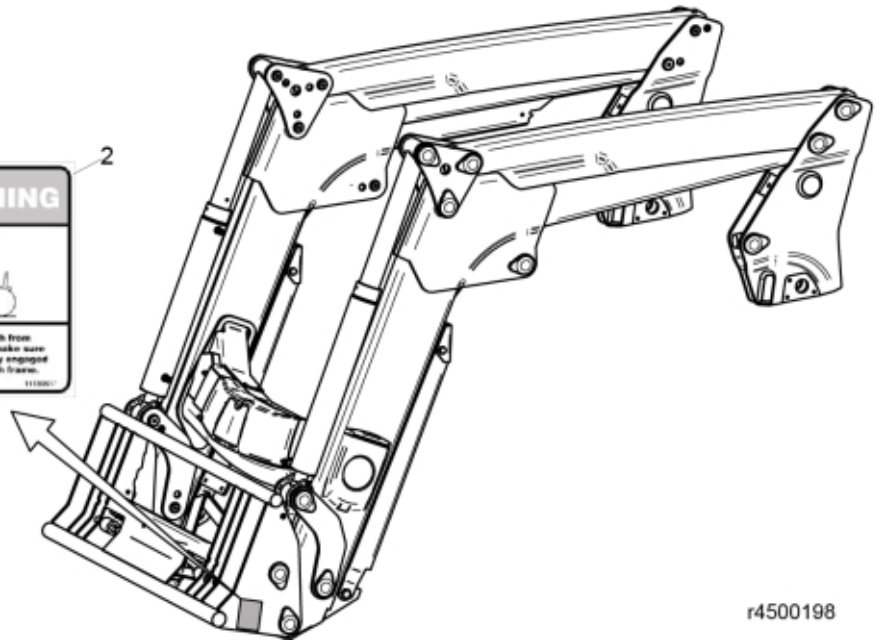

DM Bearing boxes

Extended Bearing boxes

Basic Bearing boxes

Special Bearing boxes

Inside kneeplate and link

Euro Tool carrier

r4500198

**Part assemblies**      Warning decal kit Am-Eng

<b>PartNo</b>	<b>Pos</b>	<b>Qty</b>	<b>Name</b>	<b>Specifications</b>
11134765	1	1	Warning decal	
11133557	2	2	Warning decal	
1123676	3	2	Decal, lift	