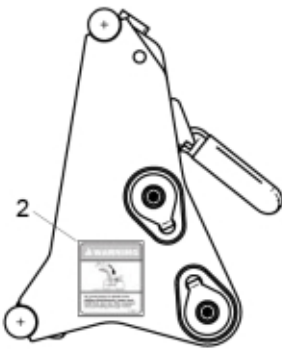

DM Bearing boxes

Extended Bearing boxes

Basic Bearing boxes

Special Bearing boxes

Inside kneeplate and link

Euro Tool carrier

r4500198

**Part assemblies**      Warning decal kit Am-Eng

<b>PartNo</b>	<b>Pos</b>	<b>Qty</b>	<b>Name</b>	<b>Specifications</b>
11134765	1	1	Warning decal	
11133557	2	2	Warning decal	
1123676	3	2	Decal, lift	