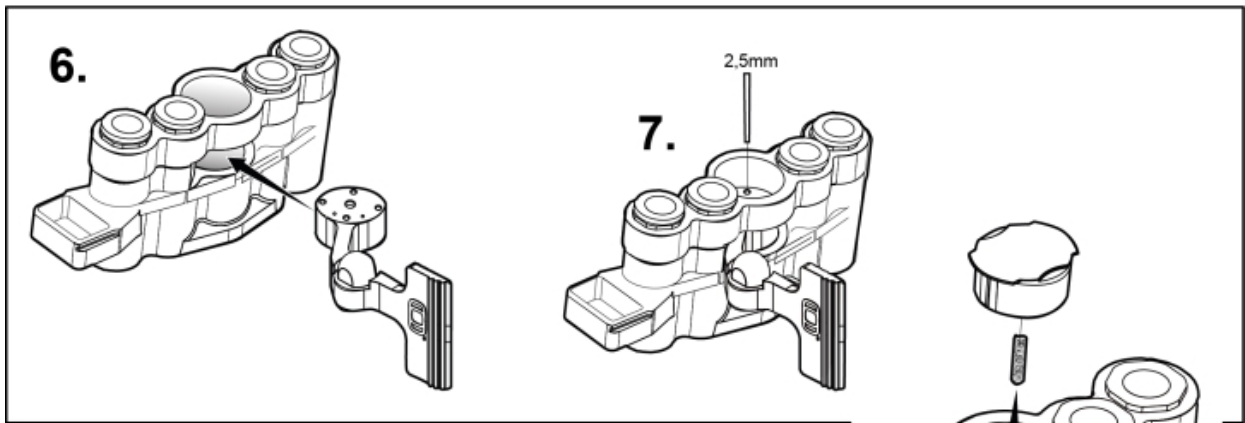

5044965 - Lever set with tenter pins

M 5044965

Part assemblies Lever set
Specification Specification: replaced by 60004357

PartNo	Pos	Qty	Name	Specifications
5044965	1	1 PCS	Lever set	replaced by 60004357