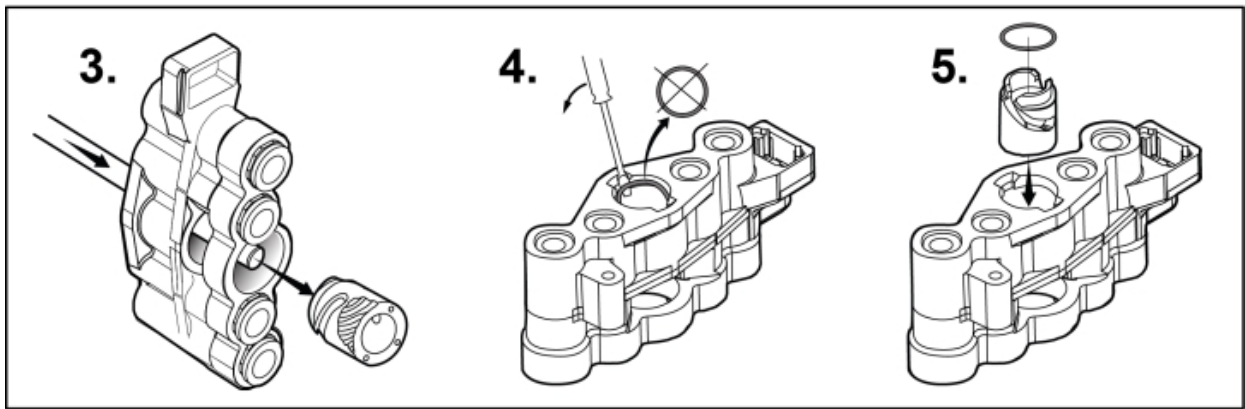

5044965 - Lever set with tenter pins

M 5044965

Part assemblies Lever set
Specification Specification: replaced by 60004357

PartNo	Pos	Qty	Name	Specifications
5044965	1	1 PCS	Lever set	replaced by 60004357