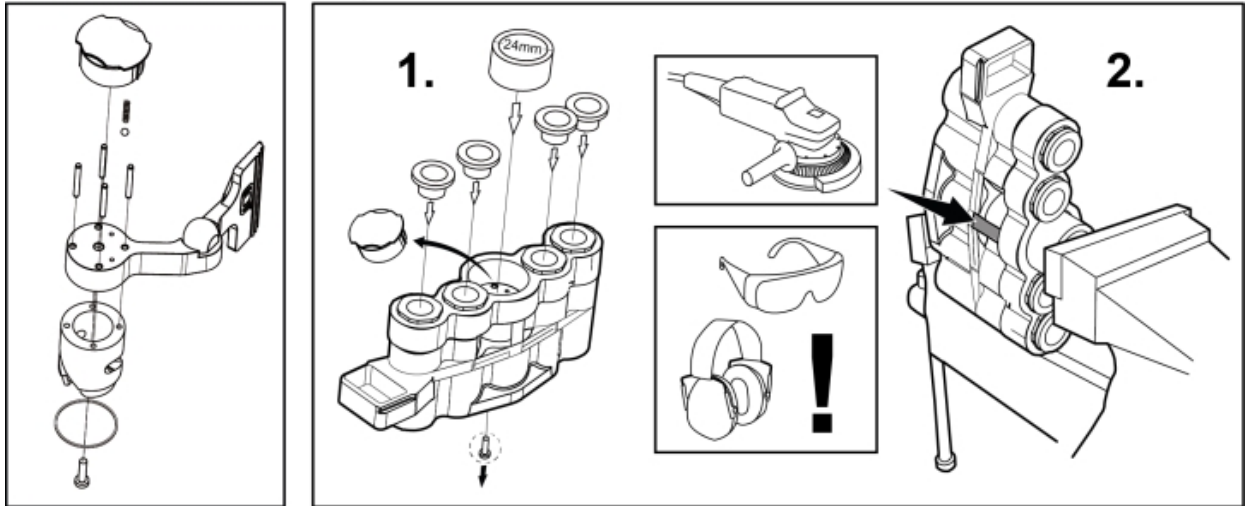

5044965 - Lever set with tenter pins

M 5044965

Part assemblies Lever set
Specification Specification: replaced by 60004357

PartNo	Pos	Qty	Name	Specifications
5044965	1	1 PCS	Lever set	replaced by 60004357