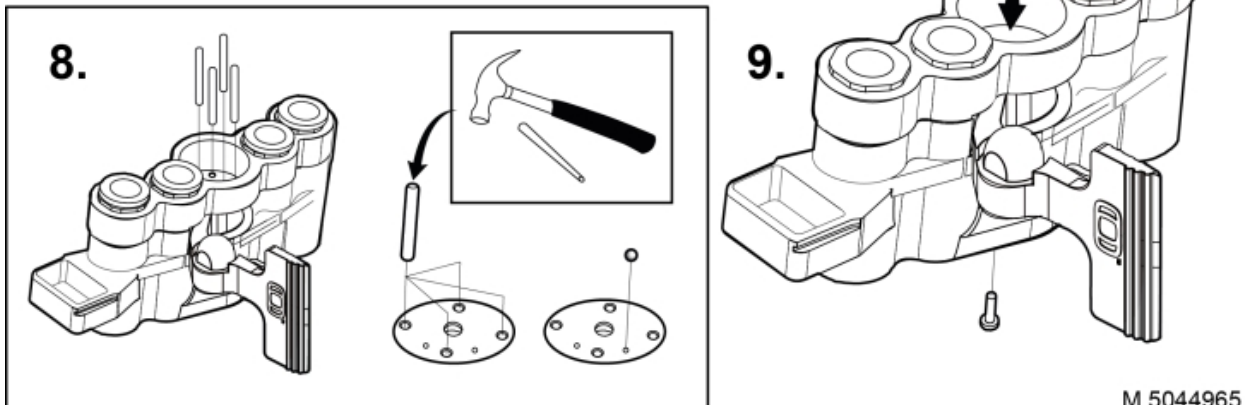

5044965 - Lever set with tenter pins

M 5044965

Part assemblies Lever set
Specification Specification: replaced by 60004357

PartNo	Pos	Qty	Name	Specifications
5044965	1	1 PCS	Lever set	replaced by 60004357