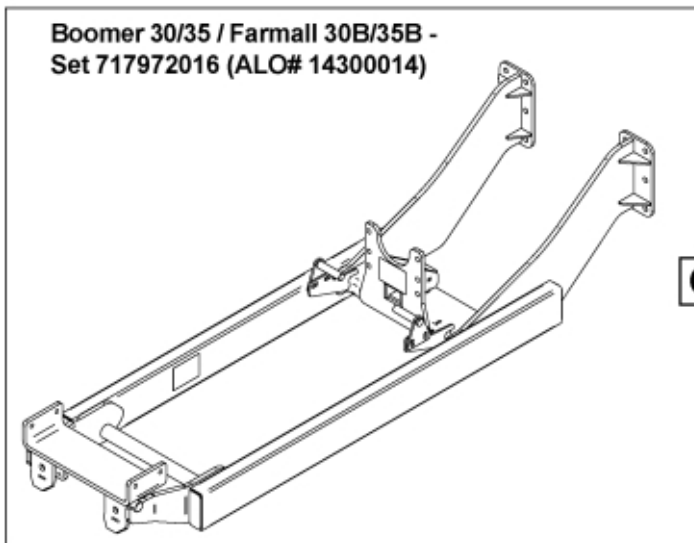

M 60003265_66

Part assemblies Bracket kit

PartNo	Pos	Qty	Name	Specifications
60003265		1 PCS	Bracket kit	
60001115	1	1 PCS	Cross bar	