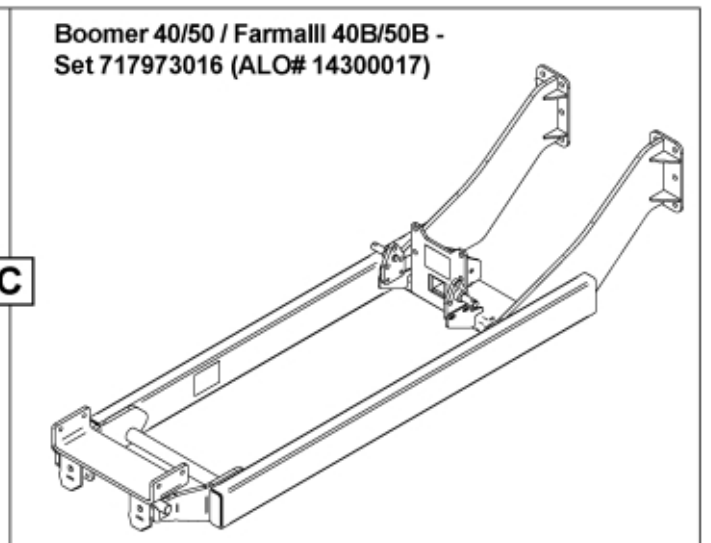

M 60003265_66

Part assemblies Bracket kit

PartNo	Pos	Qty	Name	Specifications
60003265		1 PCS	Bracket kit	
60001115	1	1 PCS	Cross bar	