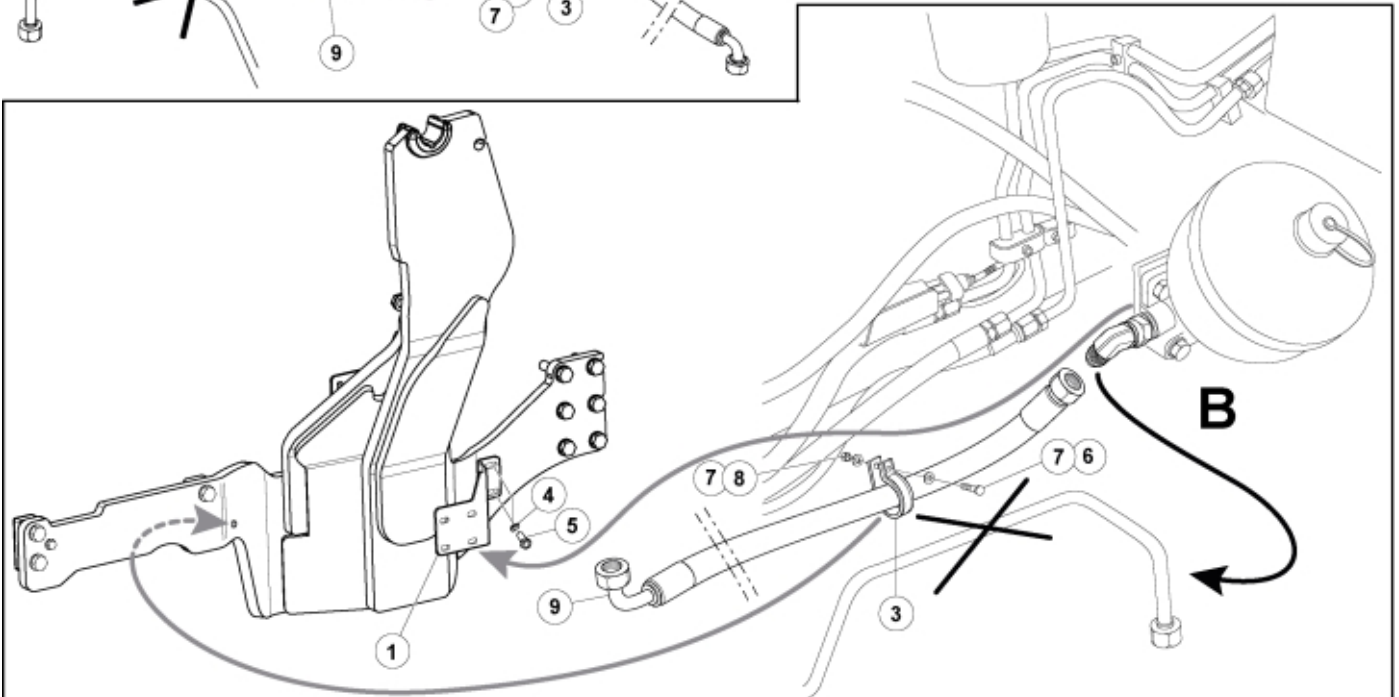

M 60004530

---

**Part assemblies**      Supplementary kit

---

<b>PartNo</b>	<b>Pos</b>	<b>Qty</b>	<b>Name</b>	<b>Specifications</b>
60004530		1 PCS	Supplementary kit	
60004509	1	1 PCS	Bracket	
60001693	2	1 PCS	Bracket	
5033877	3	2 PCS	Hose clamp	
5013110	4	4	Washer	BRB 10.5x22x2
5002076	5	4	Screw	M6S M10 x 20 (8.8)
5002056	6	2	Screw	M6S 8 x 50
5013101	7	4	Washer	BRB 8,4 x 16
5011553	8	2	Nut	M6M M8 Loc-king
60001001	9	2 PCS	Hose	3/8" L=1450 13/16 O90LM - 13/16 ORLM