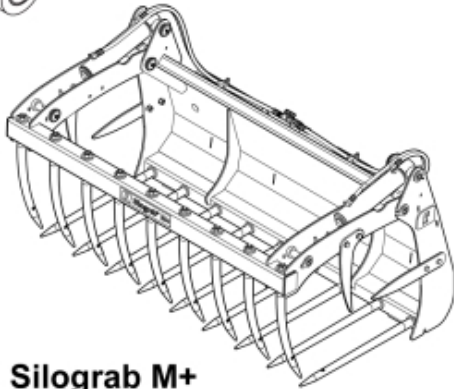

M 6000209-1

Silograb M+

Multibenne M+

Silocut

M 60002029-2

Powergrab XL

Silograb XL

Multibenne XL

Powergrab

Multigrab M+

Part assemblies Pressure relief valve kit

PartNo	Pos	Qty	Name	Specifications
60002029		1 PCS	Pressure relief valve kit	
5033843	1	1 PCS	Restrictor block	200 bar
1120012	2	4	Adaptor	G 1/2"
5013853	3	6	Dowty washer	Tredo 1/2", Part is included in kit 60007907 Hose cpl., 9032177 Hose cpl.