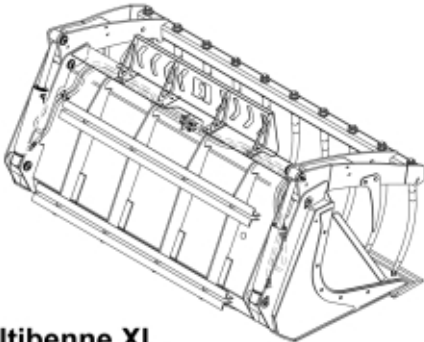

M 6000209-1

Silograb M+

Multibenne M+

Silocut

M 60002029-2

Powergrab XL

Silograb XL

Multibenne XL

Powergrab

Multigrab M+

Part assemblies Pressure relief valve kit

PartNo	Pos	Qty	Name	Specifications
60002029		1 PCS	Pressure relief valve kit	
5033843	1	1 PCS	Restrictor block	200 bar
1120012	2	4	Adaptor	G 1/2"
5013853	3	6	Dowty washer	Tredo 1/2", Part is included in kit 60007907 Hose cpl., 9032177 Hose cpl.