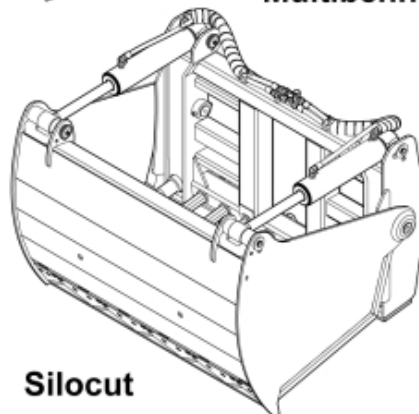

M 6000209-1

Silograb M+

Multibenne M+

Silocut

M 60002029-2

Powergrab XL

Silograb XL

Multibenne XL

Powergrab

Multigrab M+

Part assemblies Pressure relief valve kit

PartNo	Pos	Qty	Name	Specifications
60002029		1 PCS	Pressure relief valve kit	
5033843	1	1 PCS	Restrictor block	200 bar
1120012	2	4	Adaptor	G 1/2"
5013853	3	6	Dowty washer	Tredo 1/2", Part is included in kit 60007907 Hose cpl., 9032177 Hose cpl.