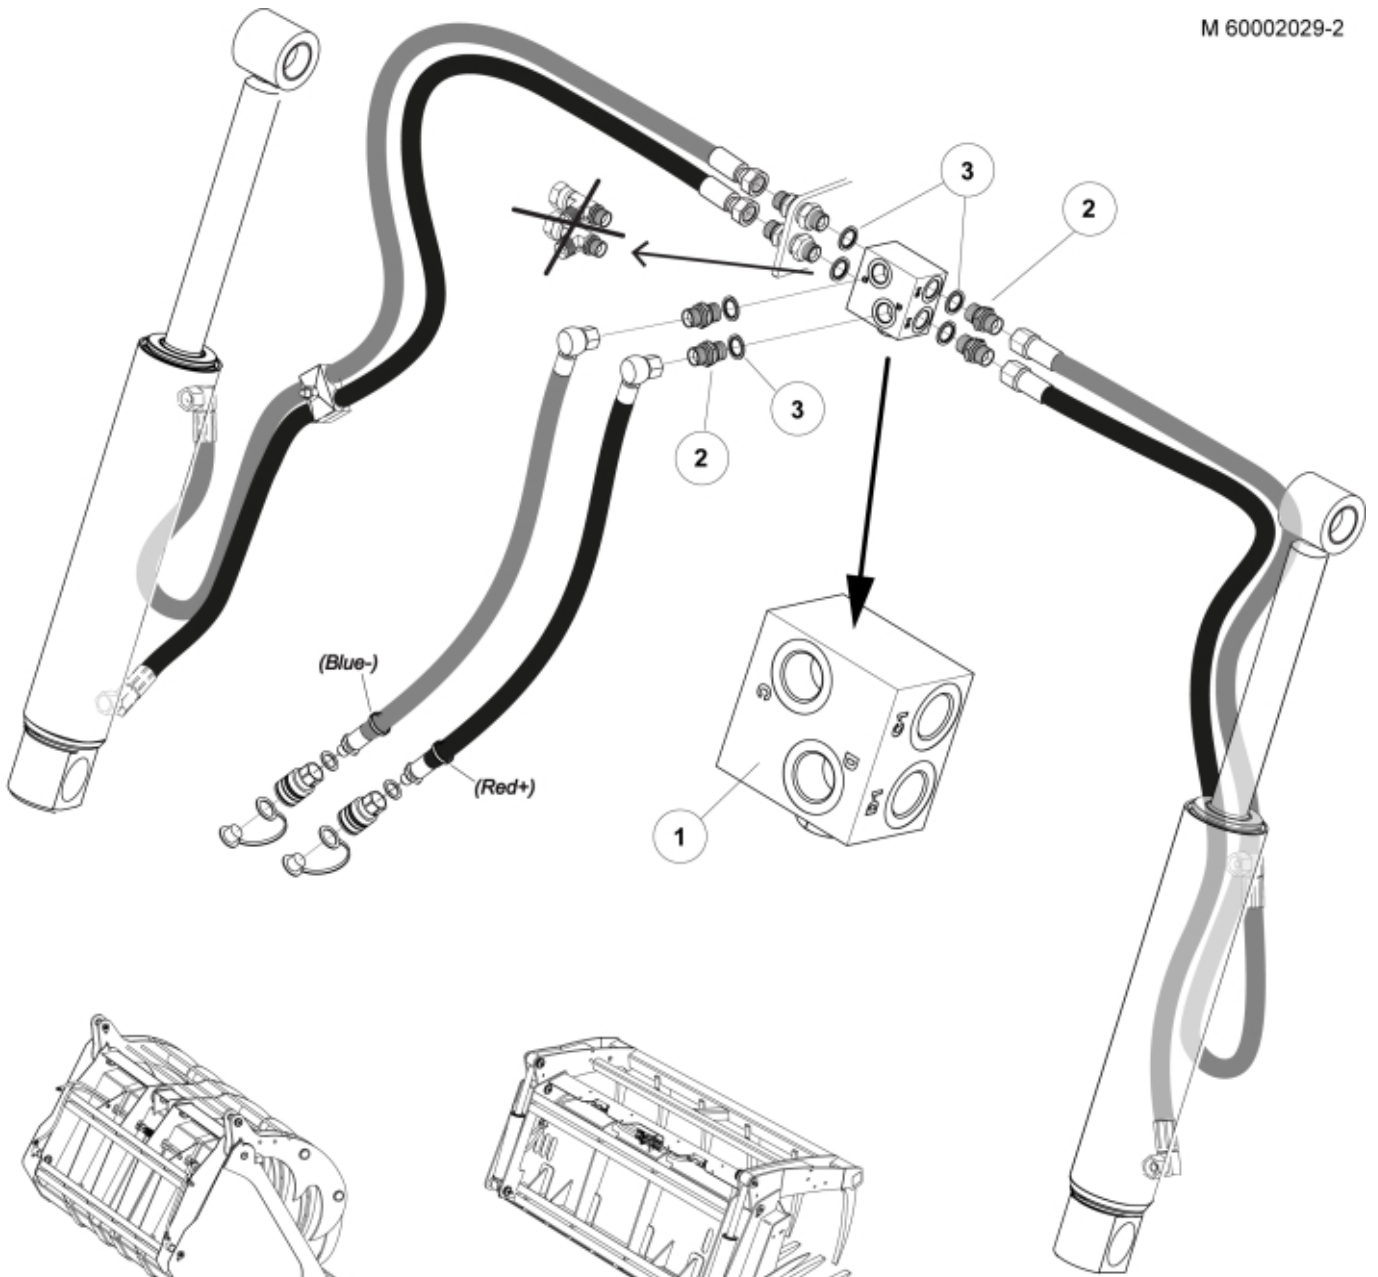

M 6000209-1

Silograb M+

Multibenne M+

Silocut

M 60002029-2

Powergrab XL

Silograb XL

Multibenne XL

Powergrab

Multigrab M+

Part assemblies Pressure relief valve kit

PartNo	Pos	Qty	Name	Specifications
60002029		1 PCS	Pressure relief valve kit	
5033843	1	1 PCS	Restrictor block	200 bar
1120012	2	4	Adaptor	G 1/2"
5013853	3	6	Dowty washer	Tredo 1/2", Part is included in kit 60007907 Hose cpl., 9032177 Hose cpl.