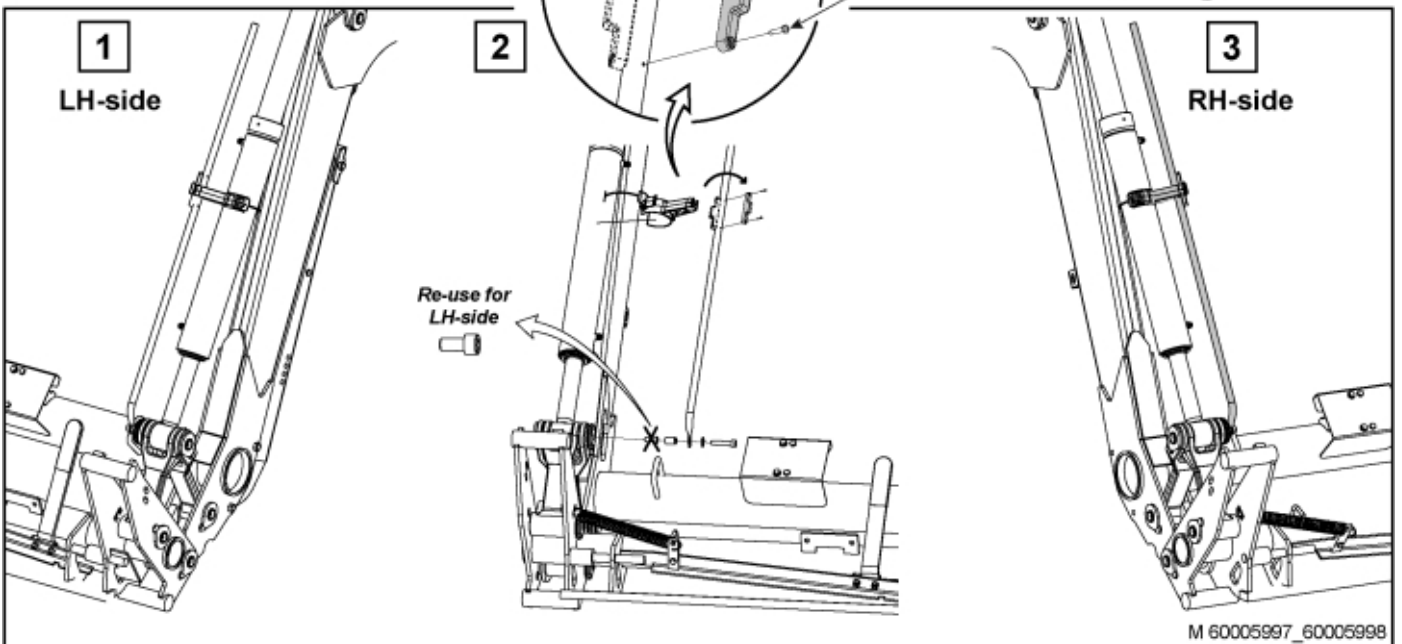

LH-side

LH -side to RH-side

M 60005997_60005998

Part assemblies Indicator kit

PartNo	Pos	Qty	Name	Specifications
60005997		1 PCS	Indicator kit	
5215227	1	1	Spacer	
5013110	2	1	Washer	BRB 10.5x22x2
5221166	3	1 PCS	Wire	
5221787	4	1	Indicator rod	
5215223	5	1 PCS	Handle	
5050605	6	1	Screw	MC6S 10x50 Loc
5215221	7	1 PCS	Pivot post	