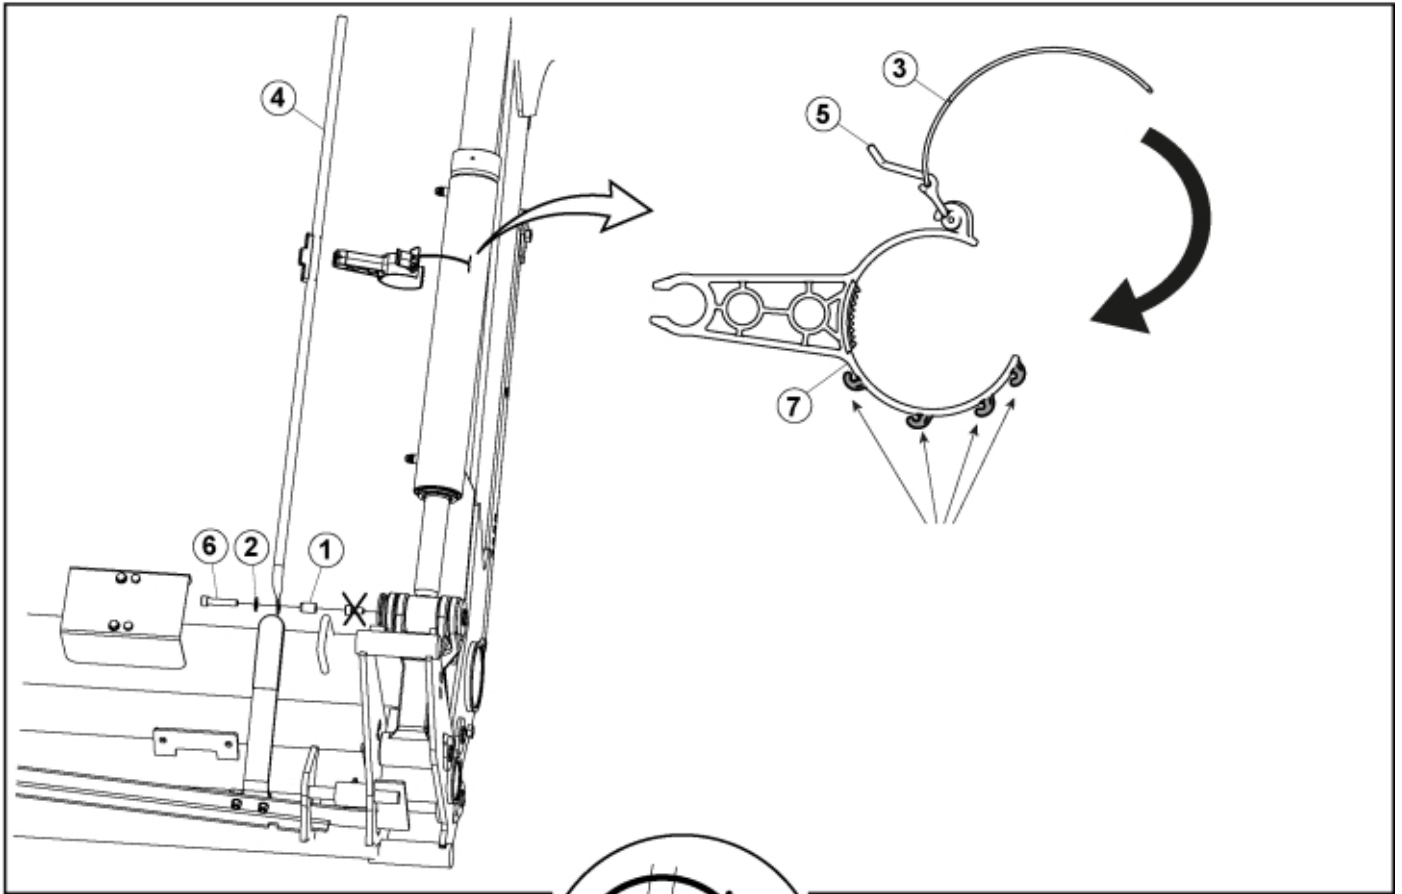

LH-side

LH -side to RH-side

M 60005997_60005998

Part assemblies Indicator kit

PartNo	Pos	Qty	Name	Specifications
60005997		1 PCS	Indicator kit	
5215227	1	1	Spacer	
5013110	2	1	Washer	BRB 10.5x22x2
5221166	3	1 PCS	Wire	
5221787	4	1	Indicator rod	
5215223	5	1 PCS	Handle	
5050605	6	1	Screw	MC6S 10x50 Loc
5215221	7	1 PCS	Pivot post	