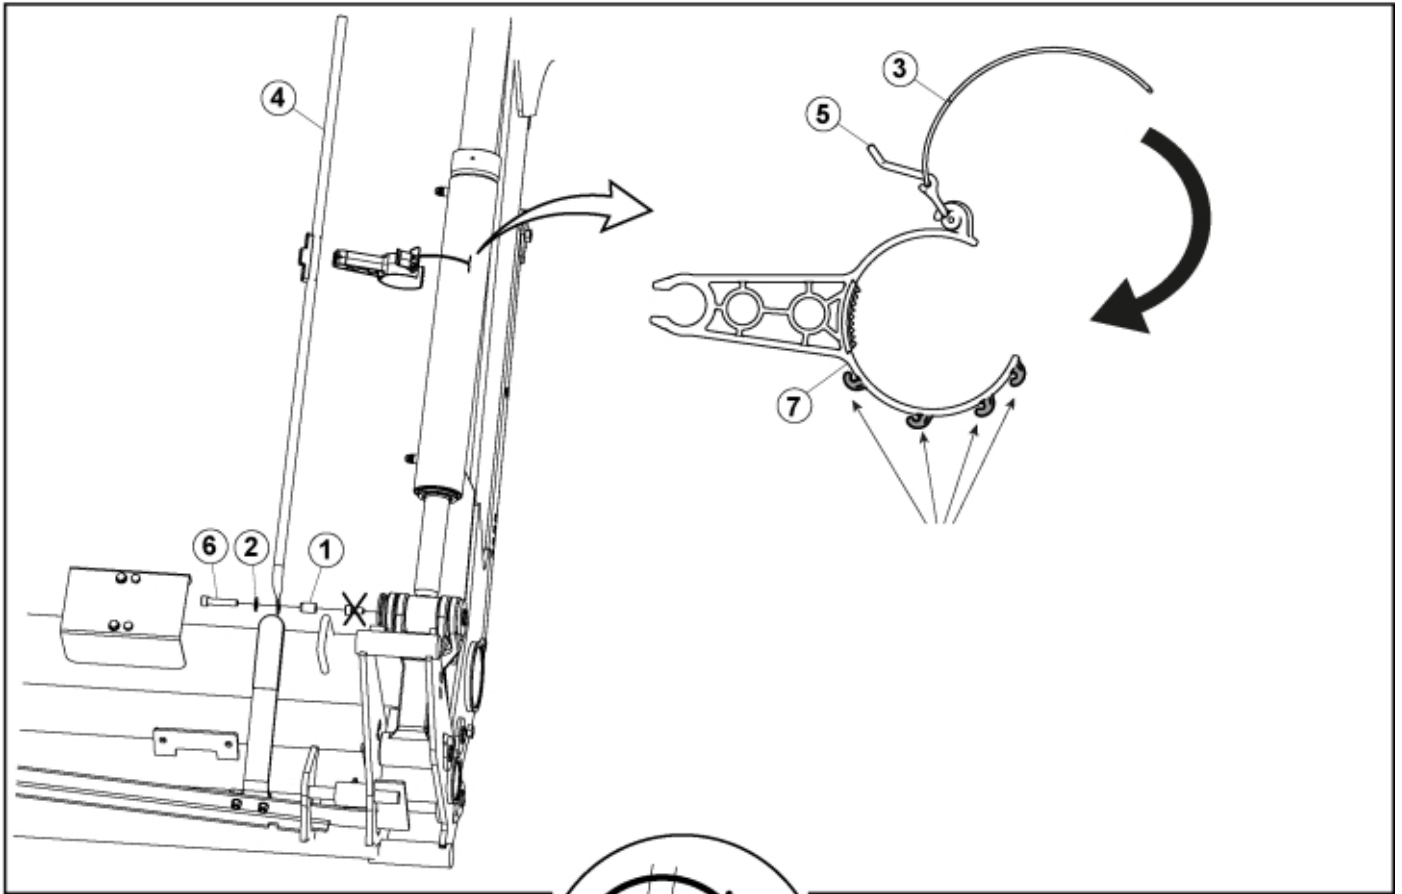

LH-side

LH -side to RH-side

M 60005997_60005998

Part assemblies Indicator kit

PartNo	Pos	Qty	Name	Specifications
60005998		1 PCS	Indicator kit	
5215227	1	1	Spacer	
5013110	2	1	Washer	BRB 10.5x22x2
5215222	3	1 PCS	Wire	
5221787	4	1	Indicator rod	
5215223	5	1 PCS	Handle	
5050605	6	1	Screw	MC6S 10x50 Loc
5215221	7	1 PCS	Pivot post	