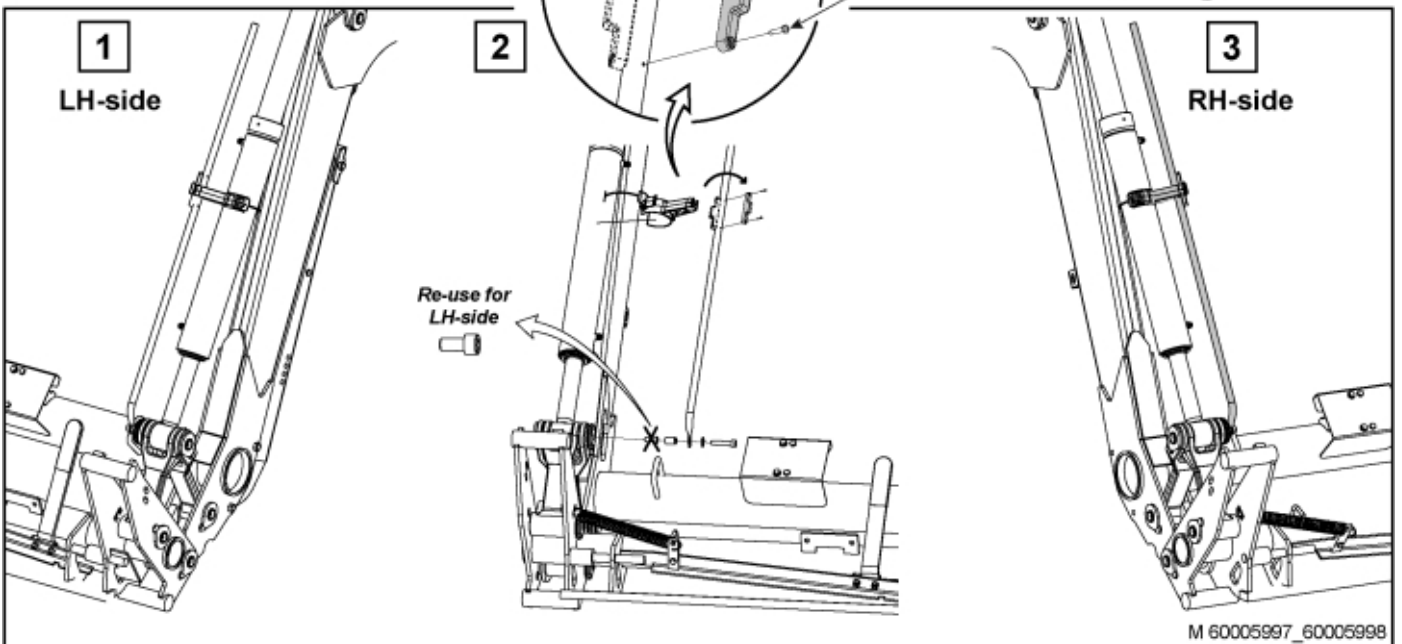

LH-side

LH -side to RH-side

M 60005997_60005998

Part assemblies Indicator kit

PartNo	Pos	Qty	Name	Specifications
60005998		1 PCS	Indicator kit	
5215227	1	1	Spacer	
5013110	2	1	Washer	BRB 10.5x22x2
5215222	3	1 PCS	Wire	
5221787	4	1	Indicator rod	
5215223	5	1 PCS	Handle	
5050605	6	1	Screw	MC6S 10x50 Loc
5215221	7	1 PCS	Pivot post	