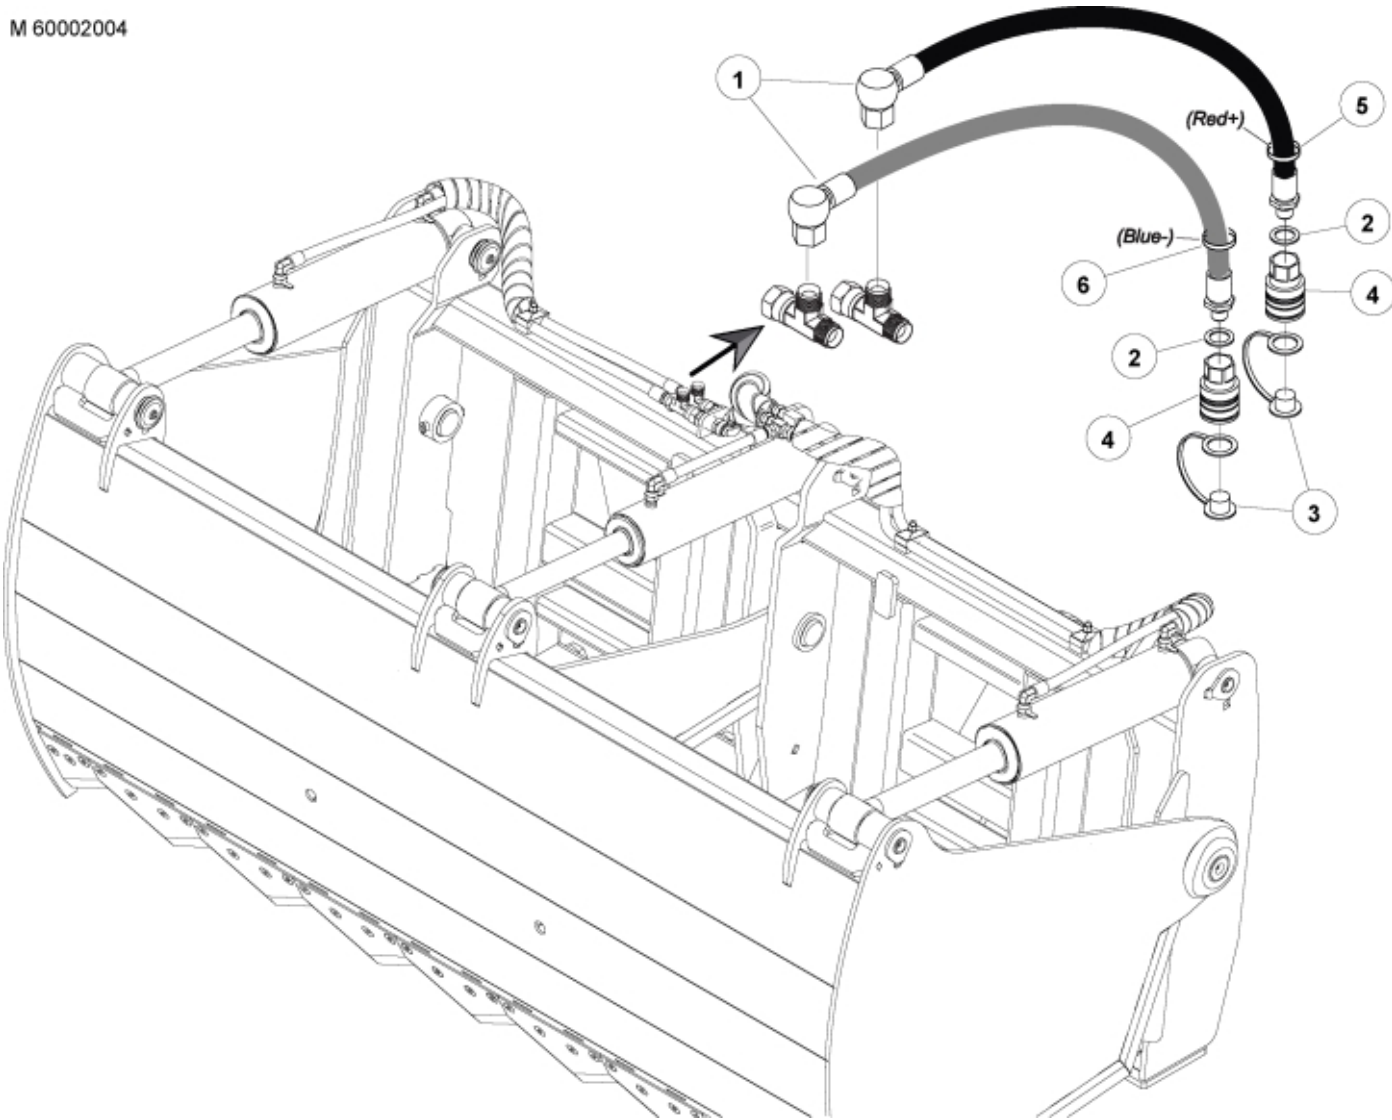

M 60002004

Part assemblies Hose Kit Euro/SMS

PartNo	Pos	Qty	Name	Specifications
60002004		1 PCS	Hose Kit Euro/SMS	
11260901		2	Hose cpl.	
9031479	1	1	• Hose	1/2" L=630
5013853	2	1	• Dowty washer	Tredo 1/2", Part is included in kit 60007907 Hose cpl., 9032177 Hose cpl.
5044130	3	1	• Dust Cover	Part is included in kit 60007907 Hose cpl., 9032177 Hose cpl.
5044127	4	1	• Quick Coupling	1/2", Part is included in kit 60007907 Hose cpl., 9032177 Hose cpl.
5022177	5	1	Cable tie	Red
5022179	6	1	Cable tie	Blue