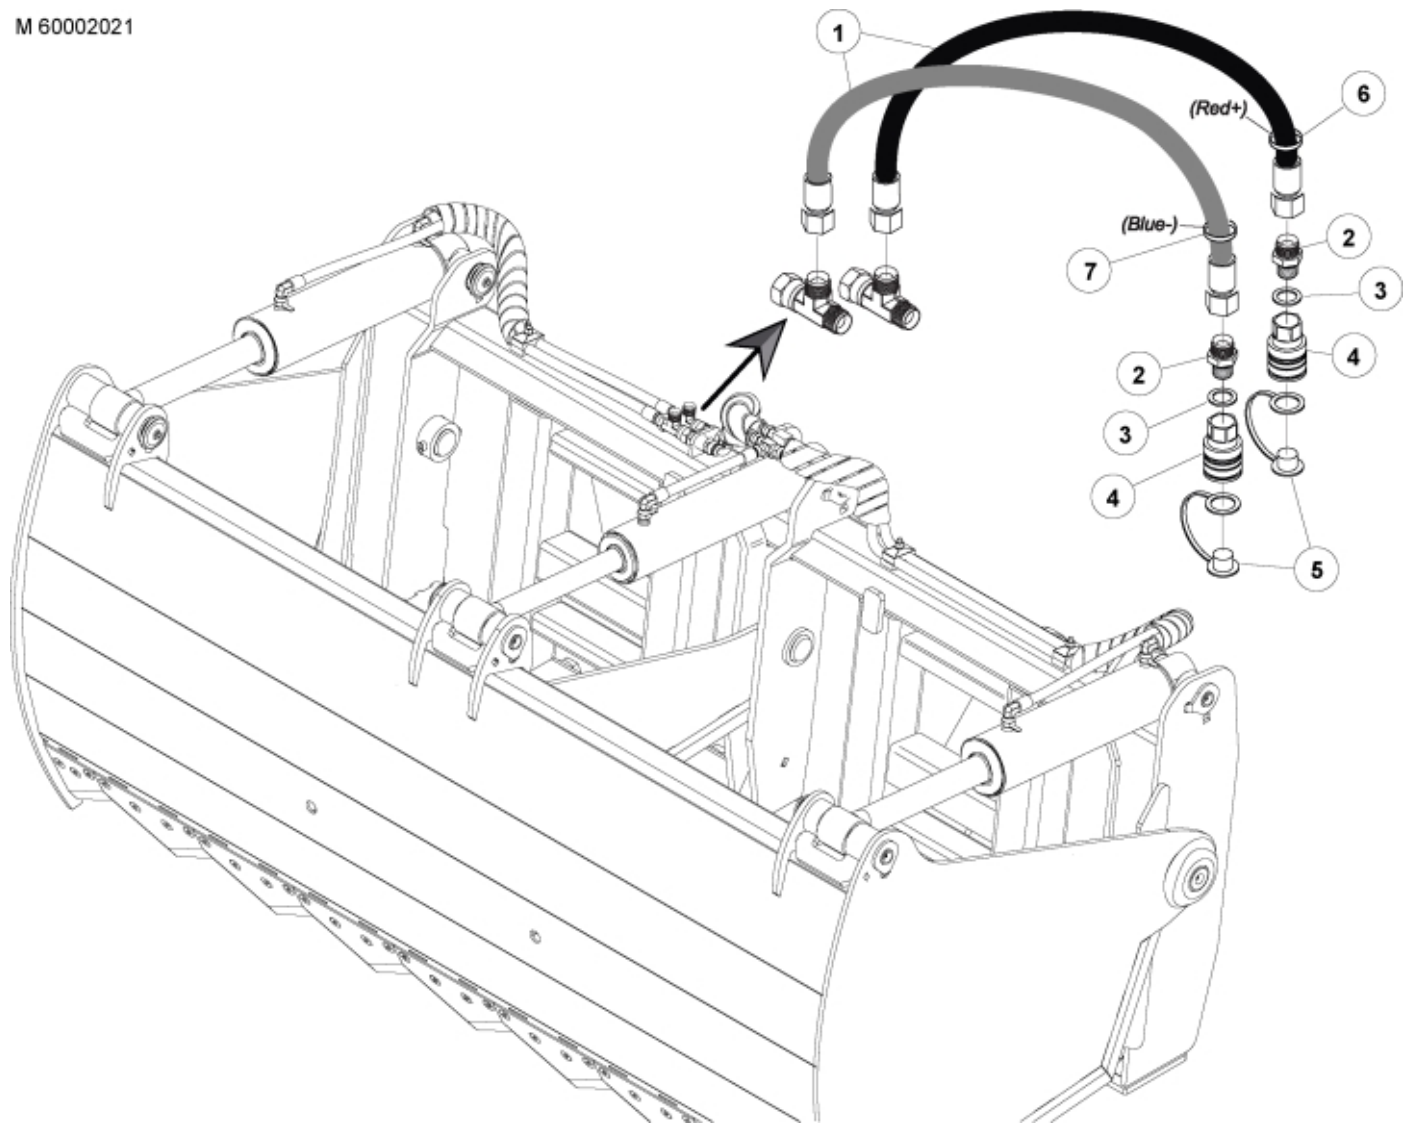

M 60002021

Part assemblies Hose kit BM

PartNo	Pos	Qty	Name	Specifications
60002021		1 PCS	Hose kit BM	
11261413		1	Hydraulic hose cpl.	
1103243	1	1	• Hose	1/2"
1120065	2	1	• Adaptor	R 3/4" - R 1/2"
5013611	3	1	• Copper Washer	
5044152	4	1	• Coupling	
5044155	5	1	• Cover	
5022177	6	1	Cable tie	Red
5022179	7	1	Cable tie	Blue