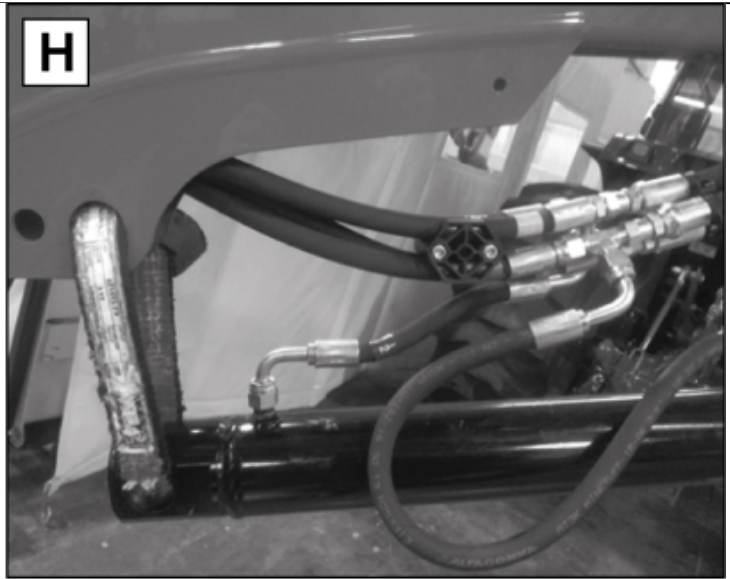

M 60007026-1

B Skid Steer

M 60007026-2

M 60007026-3

Part assemblies		3rd service - Wire NSL (Nimco)		
Specification		Year To: 31/01/2016 00:00:00		
PartNo	Pos	Qty	Name	Specifications
60007026		1	3rd service - Wire NSL (Nimco)	31/01/2016 00:00:00
10550445		1 PCS	Control valve	
5222581	1	2	• Oil pipe	
5028109	2	2	• Adaptor	JIC 9/16"
4500757	3	1 PCS	• Control valve	Replaces 5221389
5028262	4	2	• Adaptor	
5013101	5	1	• Washer	BRB 8,4 x 16
5011553	6	1	• Nut	M6M M8 Loc-king
5002978	7	2	• Screw	M6S 8x129
1103117	8	2	Hose	3/8"
5222579	13	1	• Bracket kit	
5022157		1	• Washer, red	
5022159		1	• Washer, blue	
5044129		2	• Dust Cover	1/2" Male
5044940		2	• Coupling	ISO-A 1/2" Male - G3/8
5222580		1	• Bracket	
5002077	14	2	Screw	M6S 10x30
5013102	15	6	Washer	BRB 10 x 18 x 2
5011554	16	4	Nut	Loc-King M10
60009571	17	1	Protection plate	Replaces 5221270
5002060	18	2	Screw	M6S M8x12 (8,8)
5103054	19	1	Connector handle	
60006545	20	1 PCS	Bracket	
10413486	21	1 PCS	U-bolt	
5011053	22	4	Nut	M6M M8
5002078	23	2	Screw	M6S 10x40 (8.8)
60006548	24	1 PCS	Bracket	
5102206	25	1	Harness	8-pin Deutsch