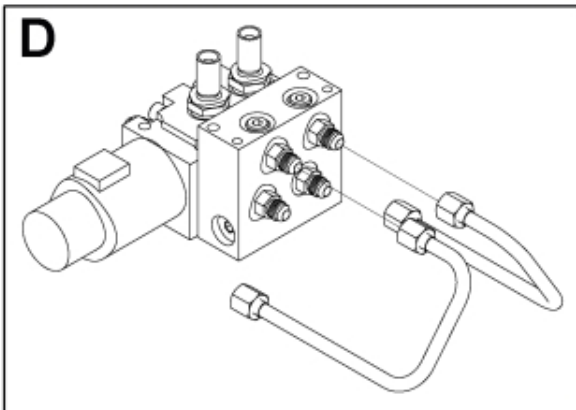

M 60007026-1

B Skid Steer

M 60007026-2

M 60007026-3

Part assemblies		3rd service - Wire NSL (Nimco)		
Specification		Year To: 31/01/2016 00:00:00		
PartNo	Pos	Qty	Name	Specifications
60007026		1	3rd service - Wire NSL (Nimco)	31/01/2016 00:00:00
10550445		1 PCS	Control valve	
5222581	1	2	• Oil pipe	
5028109	2	2	• Adaptor	JIC 9/16"
4500757	3	1 PCS	• Control valve	Replaces 5221389
5028262	4	2	• Adaptor	
5013101	5	1	• Washer	BRB 8,4 x 16
5011553	6	1	• Nut	M6M M8 Loc-king
5002978	7	2	• Screw	M6S 8x129
1103117	8	2	Hose	3/8"
5222579	13	1	• Bracket kit	
5022157		1	• Washer, red	
5022159		1	• Washer, blue	
5044129		2	• Dust Cover	1/2" Male
5044940		2	• Coupling	ISO-A 1/2" Male - G3/8
5222580		1	• Bracket	
5002077	14	2	Screw	M6S 10x30
5013102	15	6	Washer	BRB 10 x 18 x 2
5011554	16	4	Nut	Loc-King M10
60009571	17	1	Protection plate	Replaces 5221270
5002060	18	2	Screw	M6S M8x12 (8,8)
5103054	19	1	Connector handle	
60006545	20	1 PCS	Bracket	
10413486	21	1 PCS	U-bolt	
5011053	22	4	Nut	M6M M8
5002078	23	2	Screw	M6S 10x40 (8.8)
60006548	24	1 PCS	Bracket	
5102206	25	1	Harness	8-pin Deutsch