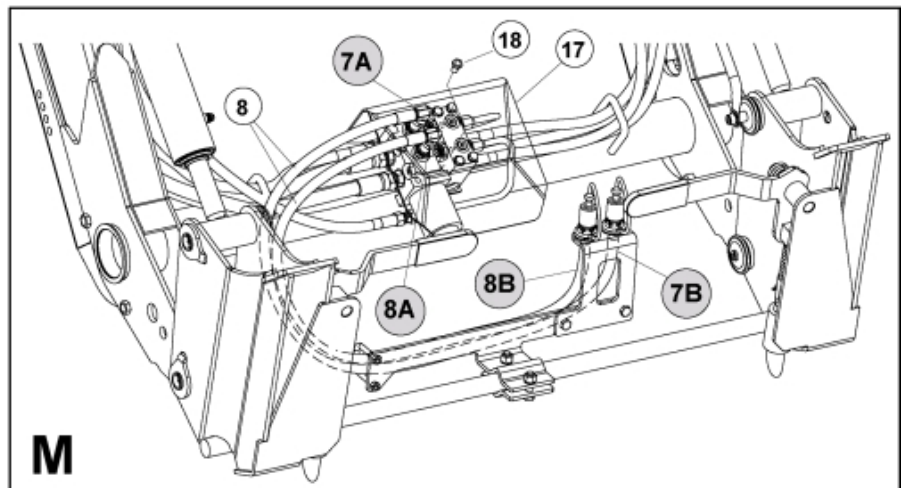

M 60007026-1

B Skid Steer

M 60007026-2

M 60007026-3

Part assemblies		3rd service - Wire NSL (Nimco)		
Specification		Year To: 31/01/2016 00:00:00		
PartNo	Pos	Qty	Name	Specifications
60007026		1	3rd service - Wire NSL (Nimco)	31/01/2016 00:00:00
10550445		1 PCS	Control valve	
5222581	1	2	• Oil pipe	
5028109	2	2	• Adaptor	JIC 9/16"
4500757	3	1 PCS	• Control valve	Replaces 5221389
5028262	4	2	• Adaptor	
5013101	5	1	• Washer	BRB 8,4 x 16
5011553	6	1	• Nut	M6M M8 Loc-king
5002978	7	2	• Screw	M6S 8x129
1103117	8	2	Hose	3/8"
5222579	13	1	• Bracket kit	
5022157		1	• Washer, red	
5022159		1	• Washer, blue	
5044129		2	• Dust Cover	1/2" Male
5044940		2	• Coupling	ISO-A 1/2" Male - G3/8
5222580		1	• Bracket	
5002077	14	2	Screw	M6S 10x30
5013102	15	6	Washer	BRB 10 x 18 x 2
5011554	16	4	Nut	Loc-King M10
60009571	17	1	Protection plate	Replaces 5221270
5002060	18	2	Screw	M6S M8x12 (8,8)
5103054	19	1	Connector handle	
60006545	20	1 PCS	Bracket	
10413486	21	1 PCS	U-bolt	
5011053	22	4	Nut	M6M M8
5002078	23	2	Screw	M6S 10x40 (8.8)
60006548	24	1 PCS	Bracket	
5102206	25	1	Harness	8-pin Deutsch