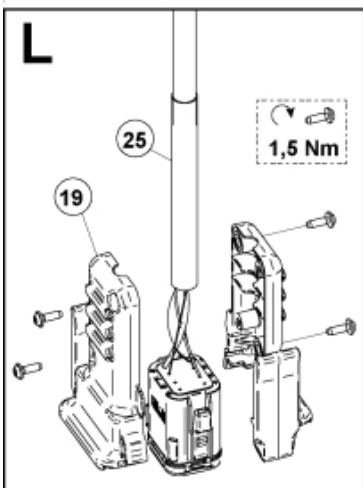

M 60007026-1

B Skid Steer

M 60007026-2

M 60007026-3

Part assemblies		3rd service - Wire NSL (Nimco)		
Specification		Year To: 31/01/2016 00:00:00		
PartNo	Pos	Qty	Name	Specifications
60007026		1	3rd service - Wire NSL (Nimco)	31/01/2016 00:00:00
10550445		1 PCS	Control valve	
5222581	1	2	• Oil pipe	
5028109	2	2	• Adaptor	JIC 9/16"
4500757	3	1 PCS	• Control valve	Replaces 5221389
5028262	4	2	• Adaptor	
5013101	5	1	• Washer	BRB 8,4 x 16
5011553	6	1	• Nut	M6M M8 Loc-king
5002978	7	2	• Screw	M6S 8x129
1103117	8	2	Hose	3/8"
5222579	13	1	• Bracket kit	
5022157		1	• Washer, red	
5022159		1	• Washer, blue	
5044129		2	• Dust Cover	1/2" Male
5044940		2	• Coupling	ISO-A 1/2" Male - G3/8
5222580		1	• Bracket	
5002077	14	2	Screw	M6S 10x30
5013102	15	6	Washer	BRB 10 x 18 x 2
5011554	16	4	Nut	Loc-King M10
60009571	17	1	Protection plate	Replaces 5221270
5002060	18	2	Screw	M6S M8x12 (8,8)
5103054	19	1	Connector handle	
60006545	20	1 PCS	Bracket	
10413486	21	1 PCS	U-bolt	
5011053	22	4	Nut	M6M M8
5002078	23	2	Screw	M6S 10x40 (8.8)
60006548	24	1 PCS	Bracket	
5102206	25	1	Harness	8-pin Deutsch