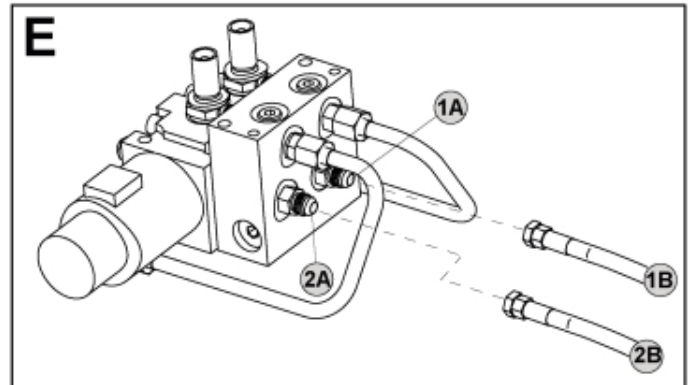

M 60007026-1

B Skid Steer

M 60007026-2

M 60007026-3

Part assemblies		3rd service - Wire NSL (Nimco)		
Specification		Year To: 31/01/2016 00:00:00		
PartNo	Pos	Qty	Name	Specifications
60007026		1	3rd service - Wire NSL (Nimco)	31/01/2016 00:00:00
10550445		1 PCS	Control valve	
5222581	1	2	• Oil pipe	
5028109	2	2	• Adaptor	JIC 9/16"
4500757	3	1 PCS	• Control valve	Replaces 5221389
5028262	4	2	• Adaptor	
5013101	5	1	• Washer	BRB 8,4 x 16
5011553	6	1	• Nut	M6M M8 Loc-king
5002978	7	2	• Screw	M6S 8x129
1103117	8	2	Hose	3/8"
5222579	13	1	• Bracket kit	
5022157		1	• Washer, red	
5022159		1	• Washer, blue	
5044129		2	• Dust Cover	1/2" Male
5044940		2	• Coupling	ISO-A 1/2" Male - G3/8
5222580		1	• Bracket	
5002077	14	2	Screw	M6S 10x30
5013102	15	6	Washer	BRB 10 x 18 x 2
5011554	16	4	Nut	Loc-King M10
60009571	17	1	Protection plate	Replaces 5221270
5002060	18	2	Screw	M6S M8x12 (8,8)
5103054	19	1	Connector handle	
60006545	20	1 PCS	Bracket	
10413486	21	1 PCS	U-bolt	
5011053	22	4	Nut	M6M M8
5002078	23	2	Screw	M6S 10x40 (8.8)
60006548	24	1 PCS	Bracket	
5102206	25	1	Harness	8-pin Deutsch