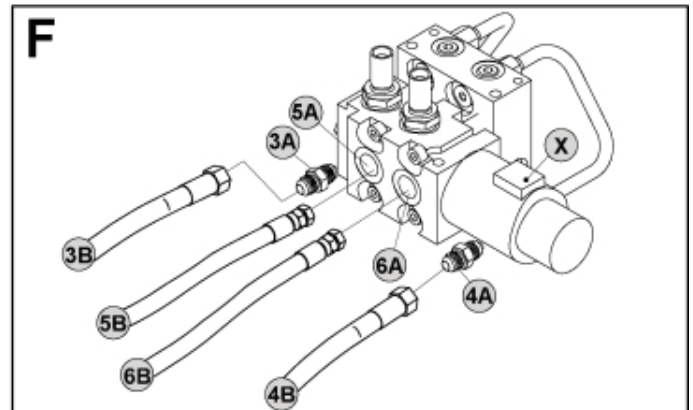

M 60007026-1

B Skid Steer

M 60007026-2

M 60007026-3

Part assemblies		3rd service - Wire NSL (Nimco)		
Specification		Year To: 31/01/2016 00:00:00		
PartNo	Pos	Qty	Name	Specifications
60007026		1	3rd service - Wire NSL (Nimco)	31/01/2016 00:00:00
10550445		1 PCS	Control valve	
5222581	1	2	• Oil pipe	
5028109	2	2	• Adaptor	JIC 9/16"
4500757	3	1 PCS	• Control valve	Replaces 5221389
5028262	4	2	• Adaptor	
5013101	5	1	• Washer	BRB 8,4 x 16
5011553	6	1	• Nut	M6M M8 Loc-king
5002978	7	2	• Screw	M6S 8x129
1103117	8	2	Hose	3/8"
5222579	13	1	• Bracket kit	
5022157		1	• Washer, red	
5022159		1	• Washer, blue	
5044129		2	• Dust Cover	1/2" Male
5044940		2	• Coupling	ISO-A 1/2" Male - G3/8
5222580		1	• Bracket	
5002077	14	2	Screw	M6S 10x30
5013102	15	6	Washer	BRB 10 x 18 x 2
5011554	16	4	Nut	Loc-King M10
60009571	17	1	Protection plate	Replaces 5221270
5002060	18	2	Screw	M6S M8x12 (8,8)
5103054	19	1	Connector handle	
60006545	20	1 PCS	Bracket	
10413486	21	1 PCS	U-bolt	
5011053	22	4	Nut	M6M M8
5002078	23	2	Screw	M6S 10x40 (8.8)
60006548	24	1 PCS	Bracket	
5102206	25	1	Harness	8-pin Deutsch