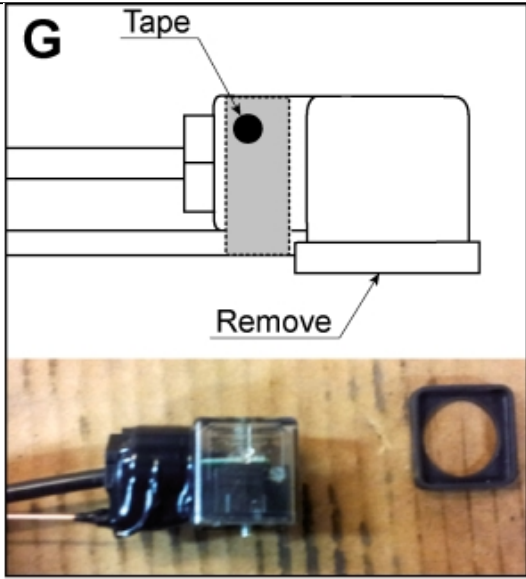

M 60007026-1

B Skid Steer

M 60007026-2

M 60007026-3

Part assemblies		3rd service - Wire NSL (Nimco)		
Specification		Year To: 31/01/2016 00:00:00		
PartNo	Pos	Qty	Name	Specifications
60007026		1	3rd service - Wire NSL (Nimco)	31/01/2016 00:00:00
10550445		1 PCS	Control valve	
5222581	1	2	• Oil pipe	
5028109	2	2	• Adaptor	JIC 9/16"
4500757	3	1 PCS	• Control valve	Replaces 5221389
5028262	4	2	• Adaptor	
5013101	5	1	• Washer	BRB 8,4 x 16
5011553	6	1	• Nut	M6M M8 Loc-king
5002978	7	2	• Screw	M6S 8x129
1103117	8	2	Hose	3/8"
5222579	13	1	• Bracket kit	
5022157		1	• Washer, red	
5022159		1	• Washer, blue	
5044129		2	• Dust Cover	1/2" Male
5044940		2	• Coupling	ISO-A 1/2" Male - G3/8
5222580		1	• Bracket	
5002077	14	2	Screw	M6S 10x30
5013102	15	6	Washer	BRB 10 x 18 x 2
5011554	16	4	Nut	Loc-King M10
60009571	17	1	Protection plate	Replaces 5221270
5002060	18	2	Screw	M6S M8x12 (8,8)
5103054	19	1	Connector handle	
60006545	20	1 PCS	Bracket	
10413486	21	1 PCS	U-bolt	
5011053	22	4	Nut	M6M M8
5002078	23	2	Screw	M6S 10x40 (8.8)
60006548	24	1 PCS	Bracket	
5102206	25	1	Harness	8-pin Deutsch