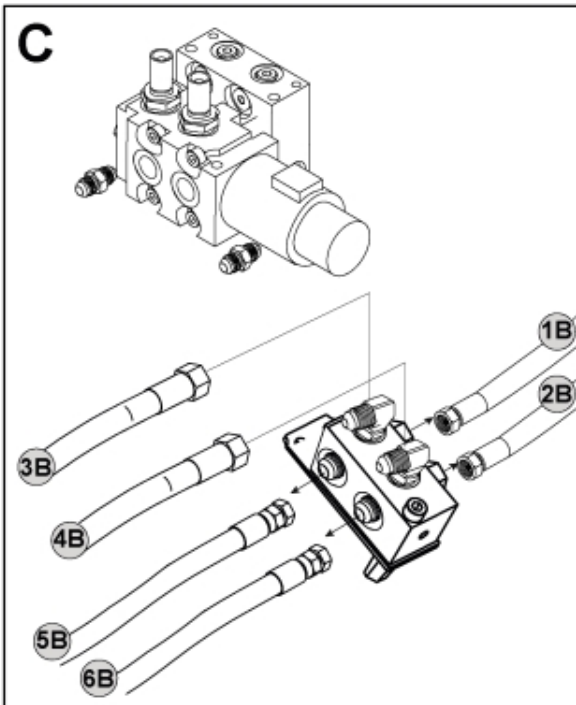

M 60007026-1

B Skid Steer

M 60007026-2

M 60007026-3

Part assemblies		3rd service - Wire NSL (Nimco)		
Specification		Year To: 31/01/2016 00:00:00		
PartNo	Pos	Qty	Name	Specifications
60007026		1	3rd service - Wire NSL (Nimco)	31/01/2016 00:00:00
10550445		1 PCS	Control valve	
5222581	1	2	• Oil pipe	
5028109	2	2	• Adaptor	JIC 9/16"
4500757	3	1 PCS	• Control valve	Replaces 5221389
5028262	4	2	• Adaptor	
5013101	5	1	• Washer	BRB 8,4 x 16
5011553	6	1	• Nut	M6M M8 Loc-king
5002978	7	2	• Screw	M6S 8x129
1103117	8	2	Hose	3/8"
5222579	13	1	• Bracket kit	
5022157		1	• Washer, red	
5022159		1	• Washer, blue	
5044129		2	• Dust Cover	1/2" Male
5044940		2	• Coupling	ISO-A 1/2" Male - G3/8
5222580		1	• Bracket	
5002077	14	2	Screw	M6S 10x30
5013102	15	6	Washer	BRB 10 x 18 x 2
5011554	16	4	Nut	Loc-King M10
60009571	17	1	Protection plate	Replaces 5221270
5002060	18	2	Screw	M6S M8x12 (8,8)
5103054	19	1	Connector handle	
60006545	20	1 PCS	Bracket	
10413486	21	1 PCS	U-bolt	
5011053	22	4	Nut	M6M M8
5002078	23	2	Screw	M6S 10x40 (8.8)
60006548	24	1 PCS	Bracket	
5102206	25	1	Harness	8-pin Deutsch