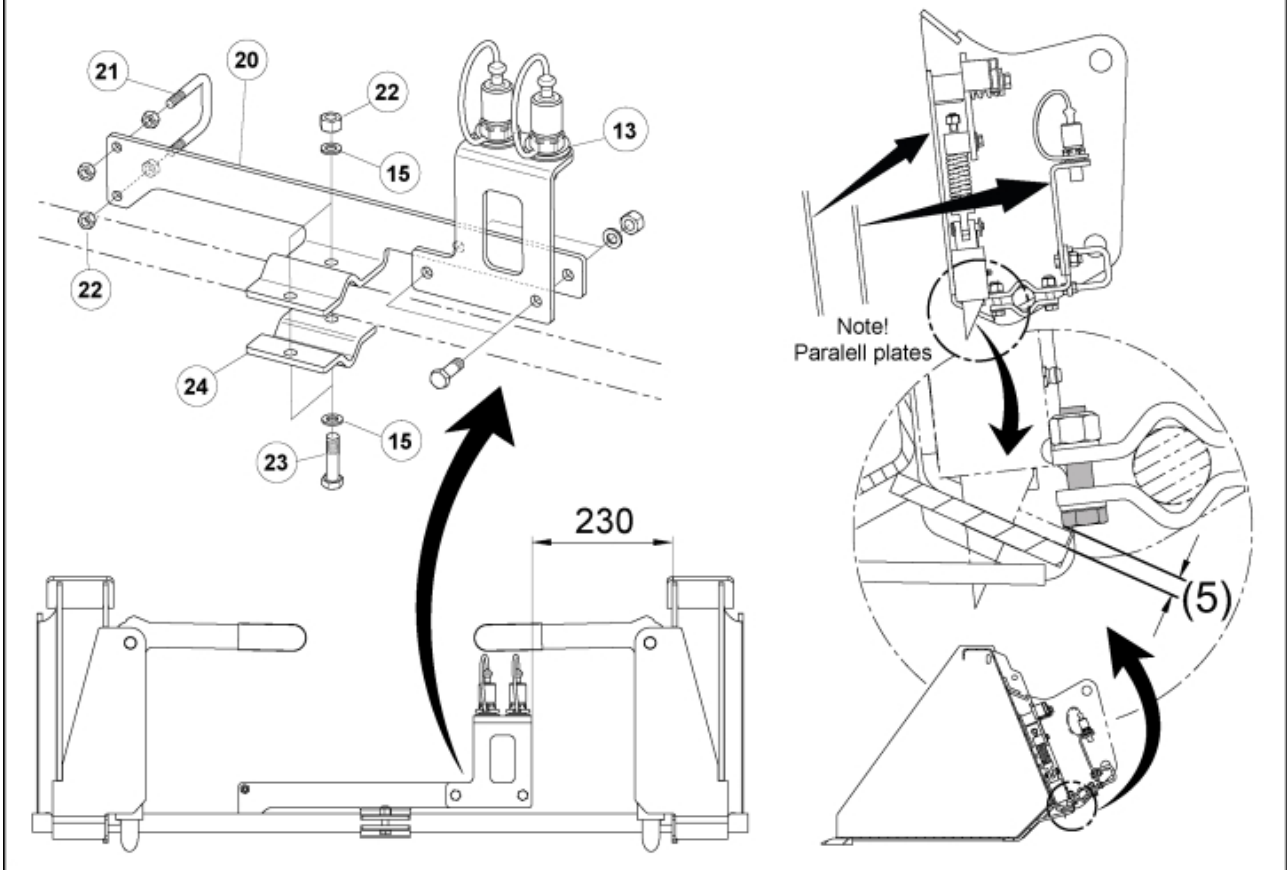

M 60007026-1

B Skid Steer

M 60007026-2

M 60007026-3

Part assemblies		3rd service - Wire NSL (Nimco)		
Specification		Year To: 31/01/2016 00:00:00		
PartNo	Pos	Qty	Name	Specifications
60007026		1	3rd service - Wire NSL (Nimco)	31/01/2016 00:00:00
10550445		1 PCS	Control valve	
5222581	1	2	• Oil pipe	
5028109	2	2	• Adaptor	JIC 9/16"
4500757	3	1 PCS	• Control valve	Replaces 5221389
5028262	4	2	• Adaptor	
5013101	5	1	• Washer	BRB 8,4 x 16
5011553	6	1	• Nut	M6M M8 Loc-king
5002978	7	2	• Screw	M6S 8x129
1103117	8	2	Hose	3/8"
5222579	13	1	• Bracket kit	
5022157		1	• Washer, red	
5022159		1	• Washer, blue	
5044129		2	• Dust Cover	1/2" Male
5044940		2	• Coupling	ISO-A 1/2" Male - G3/8
5222580		1	• Bracket	
5002077	14	2	Screw	M6S 10x30
5013102	15	6	Washer	BRB 10 x 18 x 2
5011554	16	4	Nut	Loc-King M10
60009571	17	1	Protection plate	Replaces 5221270
5002060	18	2	Screw	M6S M8x12 (8,8)
5103054	19	1	Connector handle	
60006545	20	1 PCS	Bracket	
10413486	21	1 PCS	U-bolt	
5011053	22	4	Nut	M6M M8
5002078	23	2	Screw	M6S 10x40 (8.8)
60006548	24	1 PCS	Bracket	
5102206	25	1	Harness	8-pin Deutsch