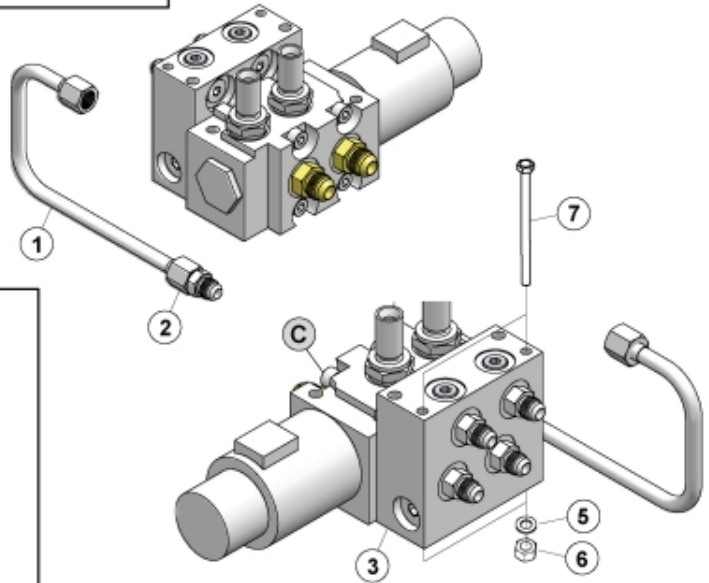

M 60007026-1

B Skid Steer

M 60007026-2

M 60007026-3

Part assemblies		3rd service - Wire NSL (Nimco)		
Specification		Year To: 31/01/2016 00:00:00		
PartNo	Pos	Qty	Name	Specifications
60007026		1	3rd service - Wire NSL (Nimco)	31/01/2016 00:00:00
10550445		1 PCS	Control valve	
5222581	1	2	• Oil pipe	
5028109	2	2	• Adaptor	JIC 9/16"
4500757	3	1 PCS	• Control valve	Replaces 5221389
5028262	4	2	• Adaptor	
5013101	5	1	• Washer	BRB 8,4 x 16
5011553	6	1	• Nut	M6M M8 Loc-king
5002978	7	2	• Screw	M6S 8x129
1103117	8	2	Hose	3/8"
5222579	13	1	• Bracket kit	
5022157		1	• Washer, red	
5022159		1	• Washer, blue	
5044129		2	• Dust Cover	1/2" Male
5044940		2	• Coupling	ISO-A 1/2" Male - G3/8
5222580		1	• Bracket	
5002077	14	2	Screw	M6S 10x30
5013102	15	6	Washer	BRB 10 x 18 x 2
5011554	16	4	Nut	Loc-King M10
60009571	17	1	Protection plate	Replaces 5221270
5002060	18	2	Screw	M6S M8x12 (8,8)
5103054	19	1	Connector handle	
60006545	20	1 PCS	Bracket	
10413486	21	1 PCS	U-bolt	
5011053	22	4	Nut	M6M M8
5002078	23	2	Screw	M6S 10x40 (8.8)
60006548	24	1 PCS	Bracket	
5102206	25	1	Harness	8-pin Deutsch