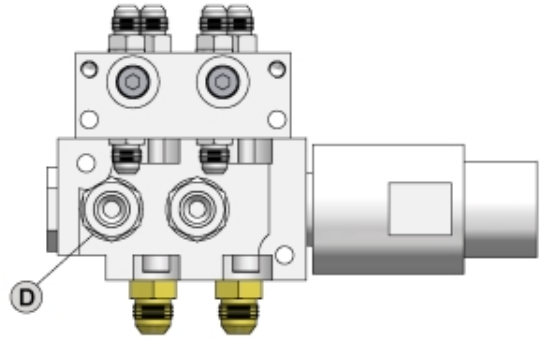

M 60007026-1

B Skid Steer

M 60007026-2

M 60007026-3

Part assemblies		3rd service - Wire NSL (Nimco)		
Specification		Year To: 31/01/2016 00:00:00		
PartNo	Pos	Qty	Name	Specifications
60007026		1	3rd service - Wire NSL (Nimco)	31/01/2016 00:00:00
10550445		1 PCS	Control valve	
5222581	1	2	• Oil pipe	
5028109	2	2	• Adaptor	JIC 9/16"
4500757	3	1 PCS	• Control valve	Replaces 5221389
5028262	4	2	• Adaptor	
5013101	5	1	• Washer	BRB 8,4 x 16
5011553	6	1	• Nut	M6M M8 Loc-king
5002978	7	2	• Screw	M6S 8x129
1103117	8	2	Hose	3/8"
5222579	13	1	• Bracket kit	
5022157		1	• Washer, red	
5022159		1	• Washer, blue	
5044129		2	• Dust Cover	1/2" Male
5044940		2	• Coupling	ISO-A 1/2" Male - G3/8
5222580		1	• Bracket	
5002077	14	2	Screw	M6S 10x30
5013102	15	6	Washer	BRB 10 x 18 x 2
5011554	16	4	Nut	Loc-King M10
60009571	17	1	Protection plate	Replaces 5221270
5002060	18	2	Screw	M6S M8x12 (8,8)
5103054	19	1	Connector handle	
60006545	20	1 PCS	Bracket	
10413486	21	1 PCS	U-bolt	
5011053	22	4	Nut	M6M M8
5002078	23	2	Screw	M6S 10x40 (8.8)
60006548	24	1 PCS	Bracket	
5102206	25	1	Harness	8-pin Deutsch