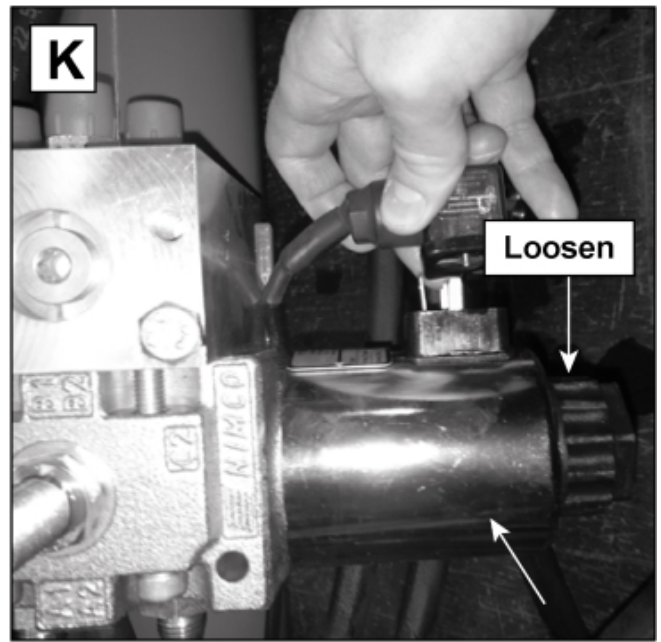

M 60007026-1

B Skid Steer

M 60007026-2

M 60007026-3

Part assemblies		3rd service - Wire NSL (Nimco)		
Specification		Year To: 31/01/2016 00:00:00		
PartNo	Pos	Qty	Name	Specifications
60007026		1	3rd service - Wire NSL (Nimco)	31/01/2016 00:00:00
10550445		1 PCS	Control valve	
5222581	1	2	• Oil pipe	
5028109	2	2	• Adaptor	JIC 9/16"
4500757	3	1 PCS	• Control valve	Replaces 5221389
5028262	4	2	• Adaptor	
5013101	5	1	• Washer	BRB 8,4 x 16
5011553	6	1	• Nut	M6M M8 Loc-king
5002978	7	2	• Screw	M6S 8x129
1103117	8	2	Hose	3/8"
5222579	13	1	• Bracket kit	
5022157		1	• Washer, red	
5022159		1	• Washer, blue	
5044129		2	• Dust Cover	1/2" Male
5044940		2	• Coupling	ISO-A 1/2" Male - G3/8
5222580		1	• Bracket	
5002077	14	2	Screw	M6S 10x30
5013102	15	6	Washer	BRB 10 x 18 x 2
5011554	16	4	Nut	Loc-King M10
60009571	17	1	Protection plate	Replaces 5221270
5002060	18	2	Screw	M6S M8x12 (8,8)
5103054	19	1	Connector handle	
60006545	20	1 PCS	Bracket	
10413486	21	1 PCS	U-bolt	
5011053	22	4	Nut	M6M M8
5002078	23	2	Screw	M6S 10x40 (8.8)
60006548	24	1 PCS	Bracket	
5102206	25	1	Harness	8-pin Deutsch