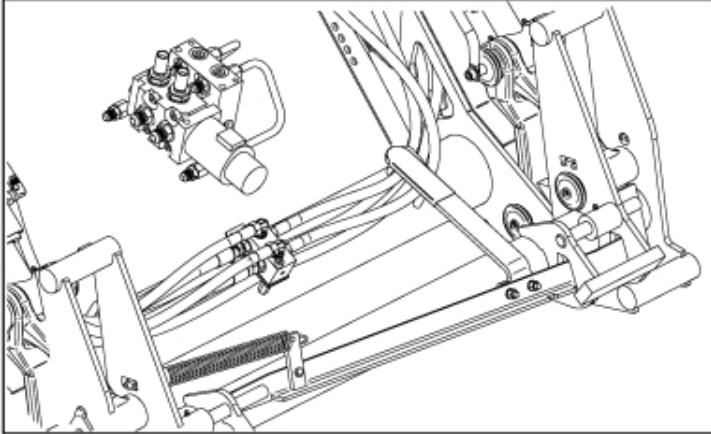

M 60007026-1

B Skid Steer

M 60007026-2

M 60007026-3

Part assemblies		3rd service - Wire NSL (Nimco)		
Specification		Year To: 31/01/2016 00:00:00		
PartNo	Pos	Qty	Name	Specifications
60007026		1	3rd service - Wire NSL (Nimco)	31/01/2016 00:00:00
10550445		1 PCS	Control valve	
5222581	1	2	• Oil pipe	
5028109	2	2	• Adaptor	JIC 9/16"
4500757	3	1 PCS	• Control valve	Replaces 5221389
5028262	4	2	• Adaptor	
5013101	5	1	• Washer	BRB 8,4 x 16
5011553	6	1	• Nut	M6M M8 Loc-king
5002978	7	2	• Screw	M6S 8x129
1103117	8	2	Hose	3/8"
5222579	13	1	• Bracket kit	
5022157		1	• Washer, red	
5022159		1	• Washer, blue	
5044129		2	• Dust Cover	1/2" Male
5044940		2	• Coupling	ISO-A 1/2" Male - G3/8
5222580		1	• Bracket	
5002077	14	2	Screw	M6S 10x30
5013102	15	6	Washer	BRB 10 x 18 x 2
5011554	16	4	Nut	Loc-King M10
60009571	17	1	Protection plate	Replaces 5221270
5002060	18	2	Screw	M6S M8x12 (8,8)
5103054	19	1	Connector handle	
60006545	20	1 PCS	Bracket	
10413486	21	1 PCS	U-bolt	
5011053	22	4	Nut	M6M M8
5002078	23	2	Screw	M6S 10x40 (8.8)
60006548	24	1 PCS	Bracket	
5102206	25	1	Harness	8-pin Deutsch