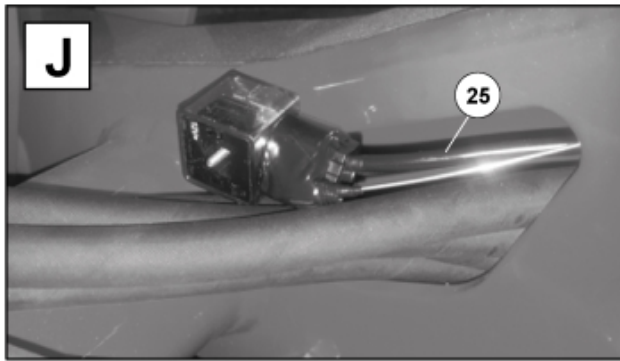

M 60007026-1

B Skid Steer

M 60007026-2

M 60007026-3

Part assemblies		3rd service - Wire NSL (Nimco)		
Specification		Year To: 31/01/2016 00:00:00		
PartNo	Pos	Qty	Name	Specifications
60007026		1	3rd service - Wire NSL (Nimco)	31/01/2016 00:00:00
10550445		1 PCS	Control valve	
5222581	1	2	• Oil pipe	
5028109	2	2	• Adaptor	JIC 9/16"
4500757	3	1 PCS	• Control valve	Replaces 5221389
5028262	4	2	• Adaptor	
5013101	5	1	• Washer	BRB 8,4 x 16
5011553	6	1	• Nut	M6M M8 Loc-king
5002978	7	2	• Screw	M6S 8x129
1103117	8	2	Hose	3/8"
5222579	13	1	• Bracket kit	
5022157		1	• Washer, red	
5022159		1	• Washer, blue	
5044129		2	• Dust Cover	1/2" Male
5044940		2	• Coupling	ISO-A 1/2" Male - G3/8
5222580		1	• Bracket	
5002077	14	2	Screw	M6S 10x30
5013102	15	6	Washer	BRB 10 x 18 x 2
5011554	16	4	Nut	Loc-King M10
60009571	17	1	Protection plate	Replaces 5221270
5002060	18	2	Screw	M6S M8x12 (8,8)
5103054	19	1	Connector handle	
60006545	20	1 PCS	Bracket	
10413486	21	1 PCS	U-bolt	
5011053	22	4	Nut	M6M M8
5002078	23	2	Screw	M6S 10x40 (8.8)
60006548	24	1 PCS	Bracket	
5102206	25	1	Harness	8-pin Deutsch