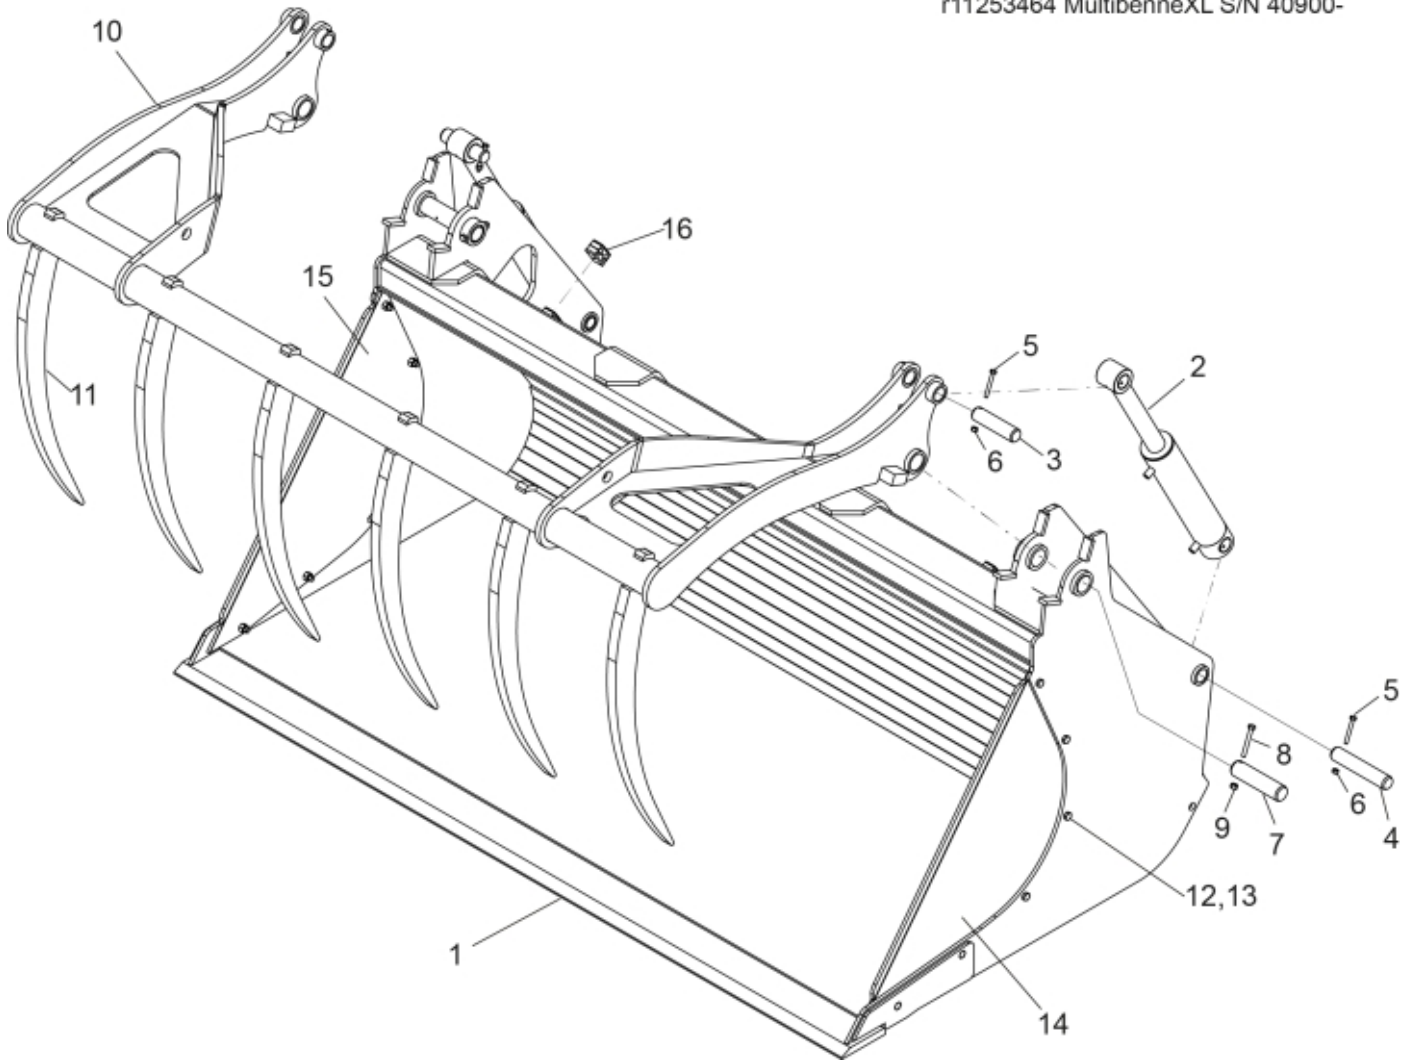

r11253464 MultibenneXL S/N 40900-

Part assemblies Multibenne XL 23,24 Manitou S/N 40900-
Specification Year From: 01/01/2015 00:00:00
Serial number from: 40900
Year To: 31/05/2016 00:00:00

PartNo	Pos	Qty	Name	Specifications
60050059	1	1 PCS	Cutting edge	
60050105	2	2 PCS	Cylinder	
60050108		1	• Seal kit	
60050102	3	2 PCS	Pin	Ø35-en8 x138
60050101	4	2 PCS	Pin	Ø35-en8 x184
5004056	5	4	Screw	M8x65
5011553	6	4	Nut	M6M M8 Loc-king
60050090	7	2 PCS	Pin	44,45x212
5002092	8	2	Screw	M6S M10x80 (8.8)
5011554	9	2	Nut	Loc-King M10
60010586	10	1 PCS	Grab head	
60010592	11	6 PCS	Tine	
5002703	12	6 PCS	Screw	M6S_ M12 x 1,25 x 40 (8.8)
5011555	13	6	Nut	M12 Loc
60010593	14	1 PCS	Plate	LH
60010594	15	1 PCS	Plate	RH
60050092	16	4 PCS	Hose clamp cpl.	
60004291	17	1 PCS	Decal	Multibenne XL