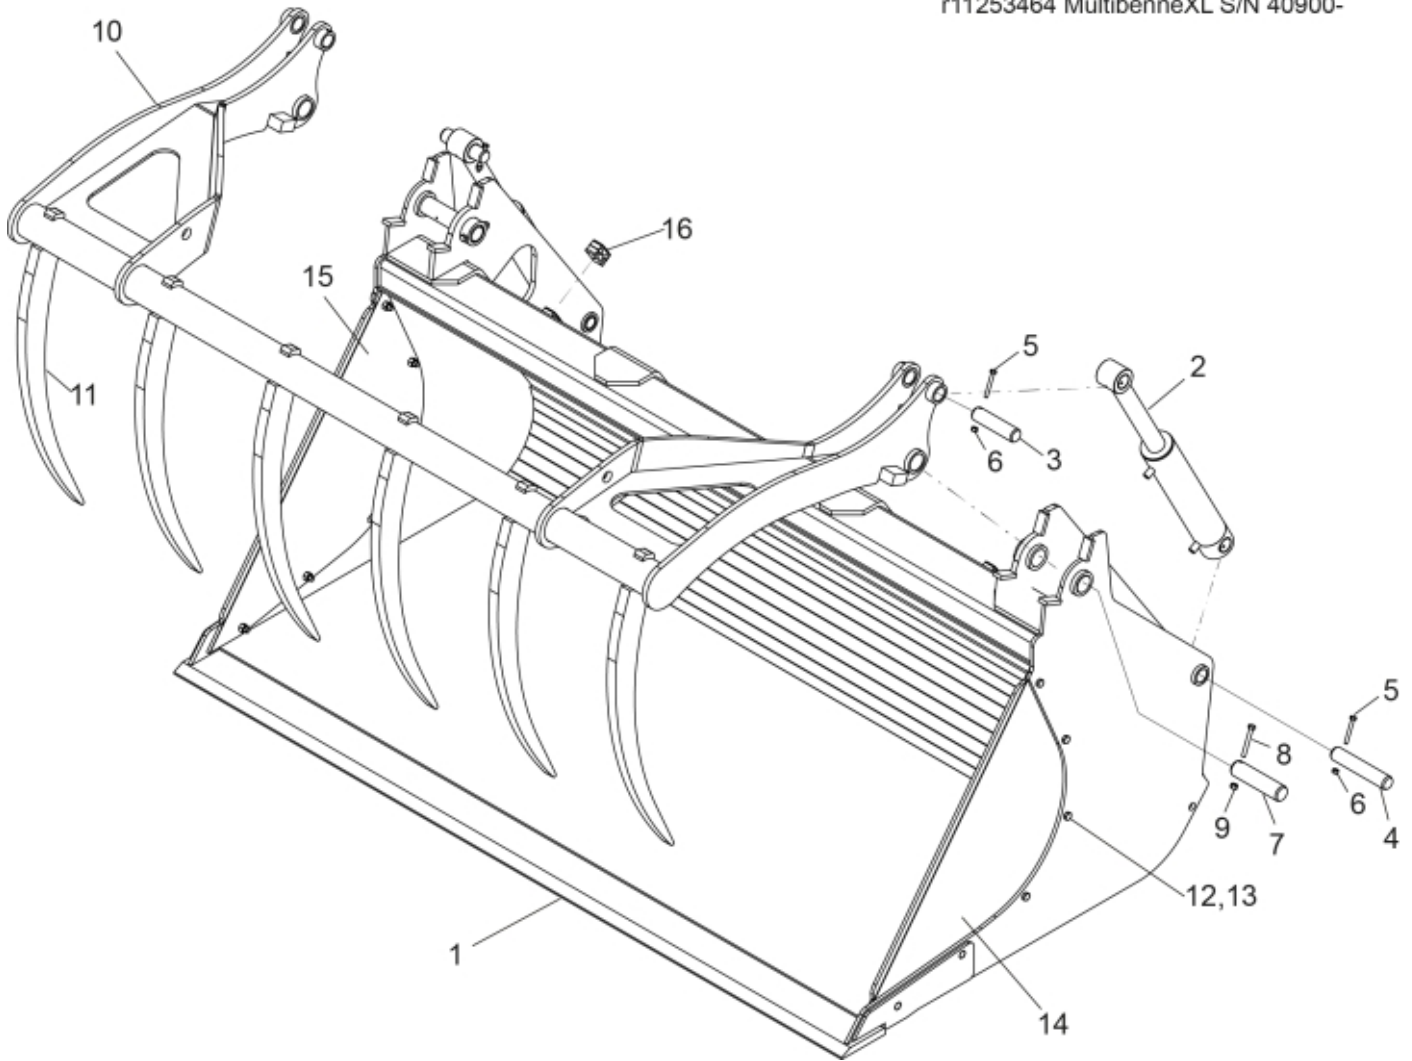

r11253464 MultibenneXL S/N 40900-

Part assemblies Specification Multibenne XL 23,24 Claas Scorpion S/N 40900-
 Year From: 01/01/2015 00:00:00
 Serial number from: 40900
 Year To: 31/05/2016 00:00:00

PartNo	Pos	Qty	Name	Specifications
60050059	1	1 PCS	Cutting edge	
60050105	2	2 PCS	Cylinder	
60050108		1	• Seal kit	
60050102	3	2 PCS	Pin	Ø35-en8 x138
60050101	4	2 PCS	Pin	Ø35-en8 x184
5004056	5	4	Screw	M8x65
5011553	6	4	Nut	M6M M8 Loc-king
60050090	7	2 PCS	Pin	44,45x212
5002092	8	2	Screw	M6S M10x80 (8.8)
5011554	9	2	Nut	Loc-King M10
60010586	10	1 PCS	Grab head	
60010592	11	6 PCS	Tine	
5002703	12	6 PCS	Screw	M6S_ M12 x 1,25 x 40 (8.8)
5011555	13	6	Nut	M12 Loc
60010593	14	1 PCS	Plate	LH
60010594	15	1 PCS	Plate	RH
60050092	16	4 PCS	Hose clamp cpl.	
60004291	17	1 PCS	Decal	Multibenne XL