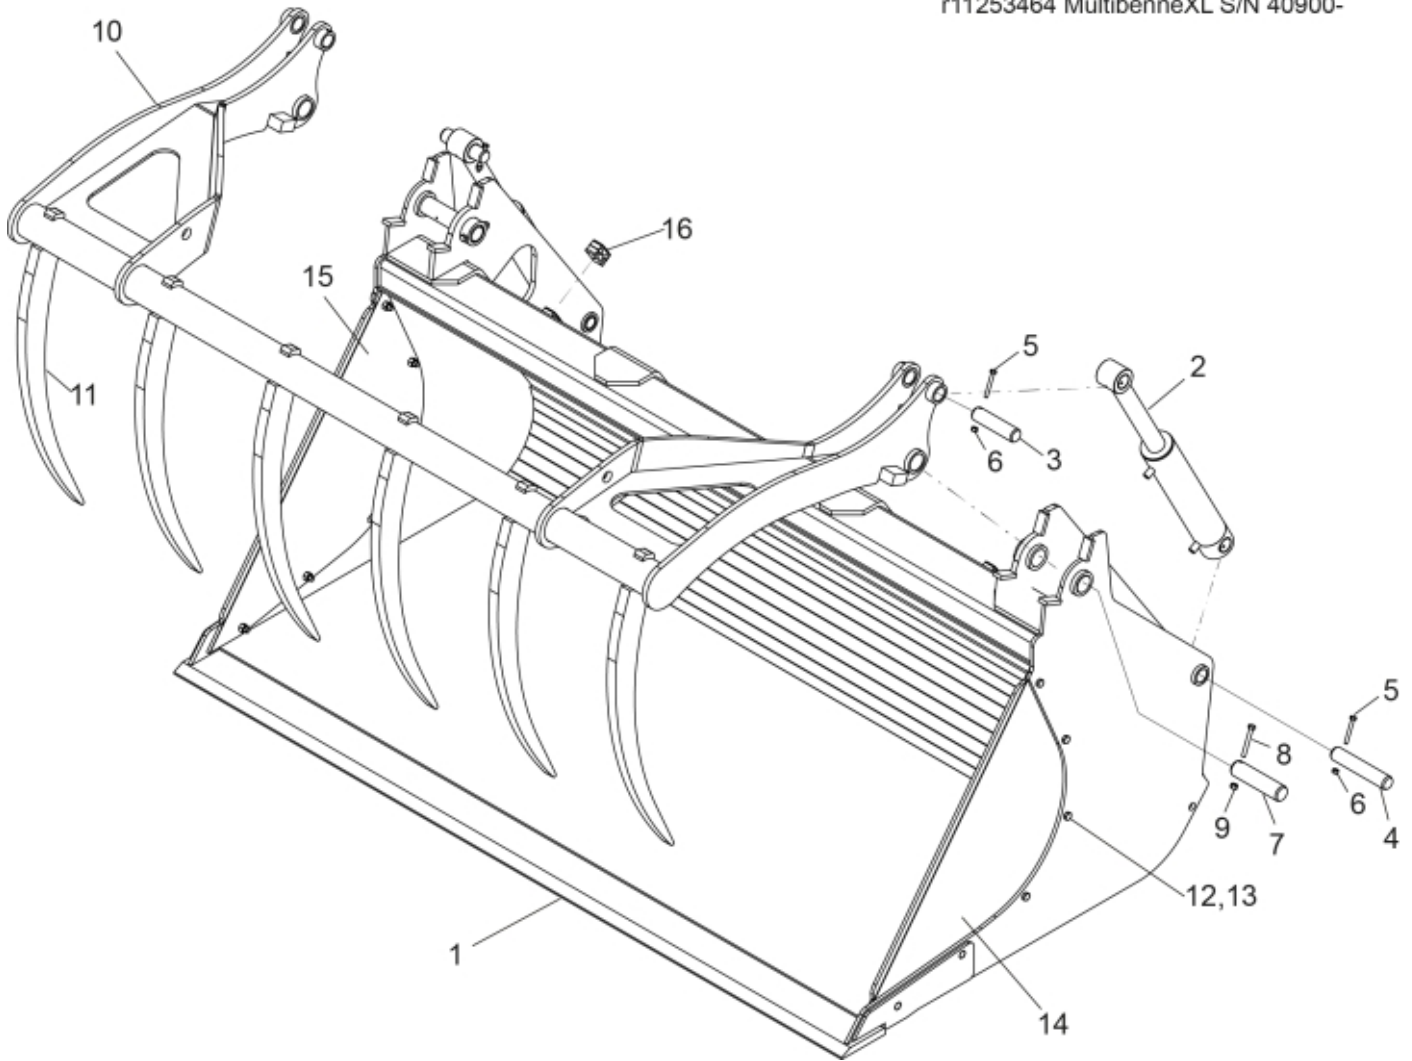

r11253464 MultibenneXL S/N 40900-

Part assemblies Specification
 Multibenne XL 22,23 Manitou S/N 40900-
 Year From: 01/01/2015 00:00:00
 Serial number from: 40900
 Year To: 31/05/2016 00:00:00

PartNo	Pos	Qty	Name	Specifications
60050060	1	1 PCS	Cutting edge	
60050105	2	2 PCS	Cylinder	
60050108		1	• Seal kit	
60050102	3	2 PCS	Pin	Ø35-en8 x138
60050101	4	2 PCS	Pin	Ø35-en8 x184
5004056	5	4	Screw	M8x65
5011553	6	4	Nut	M6M M8 Loc-king
60050090	7	2 PCS	Pin	44,45x212
5002092	8	2	Screw	M6S M10x80 (8.8)
5011554	9	2	Nut	Loc-King M10
60010587	10	1 PCS	Grab head	
60010592	11	6 PCS	Tine	
5002703	12	6 PCS	Screw	M6S_ M12 x 1,25 x 40 (8.8)
5011555	13	6	Nut	M12 Loc
60010593	14	1 PCS	Plate	LH
60010594	15	1 PCS	Plate	RH
60050092	16	4 PCS	Hose clamp cpl.	
60004291	17	1 PCS	Decal	Multibenne XL