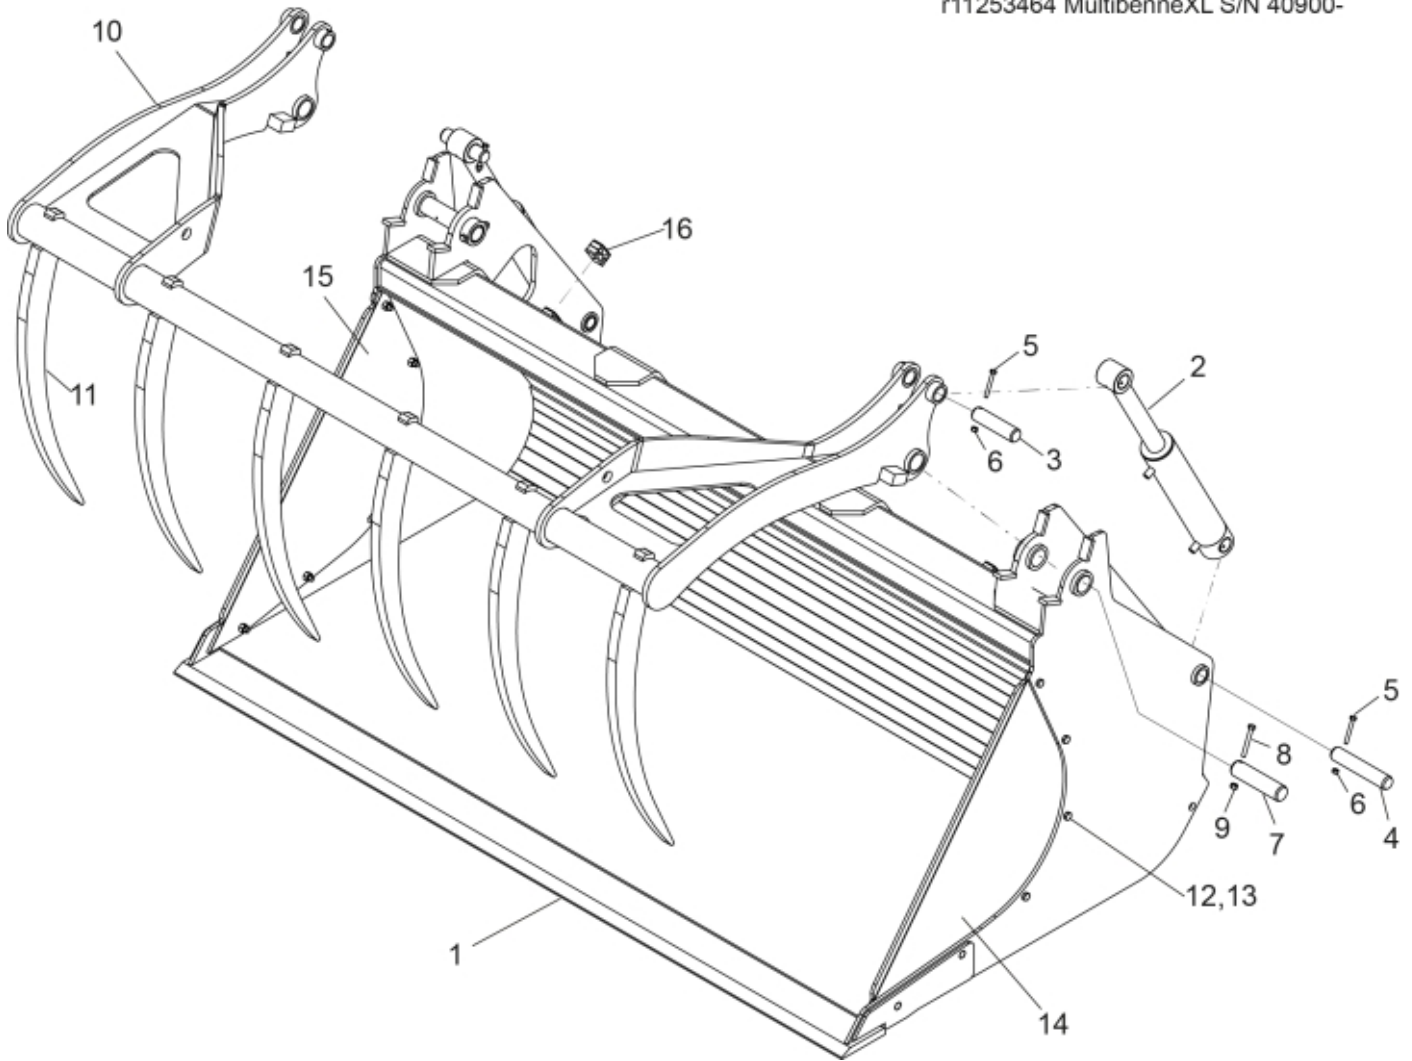

r11253464 MultibenneXL S/N 40900-

Part assemblies Specification Multibenne XL 16,24 Manitou S/N 40900-
Year From: 01/01/2015 00:00:00
Serial number from: 40900
Year To: 31/05/2016 00:00:00

PartNo	Pos	Qty	Name	Specifications
60050059	1	1 PCS	Cutting edge	
60050105	2	2 PCS	Cylinder	
60050108		1	• Seal kit	
60050102	3	2 PCS	Pin	Ø35-en8 x138
60050101	4	2 PCS	Pin	Ø35-en8 x184
5004056	5	4	Screw	M8x65
5011553	6	4	Nut	M6M M8 Loc-king
60050090	7	2 PCS	Pin	44,45x212
5002092	8	2	Screw	M6S M10x80 (8.8)
5011554	9	2	Nut	Loc-King M10
60010588	10	1 PCS	Grab head	
60010591	11	6 PCS	Tine	
5002703	12	6 PCS	Screw	M6S_ M12 x 1,25 x 40 (8.8)
5011555	13	6	Nut	M12 Loc
60010595	14	1 PCS	Plate	LH
60010597	15	1 PCS	Plate	RH
60050092	16	4 PCS	Hose clamp cpl.	
60004291	17	1 PCS	Decal	Multibenne XL