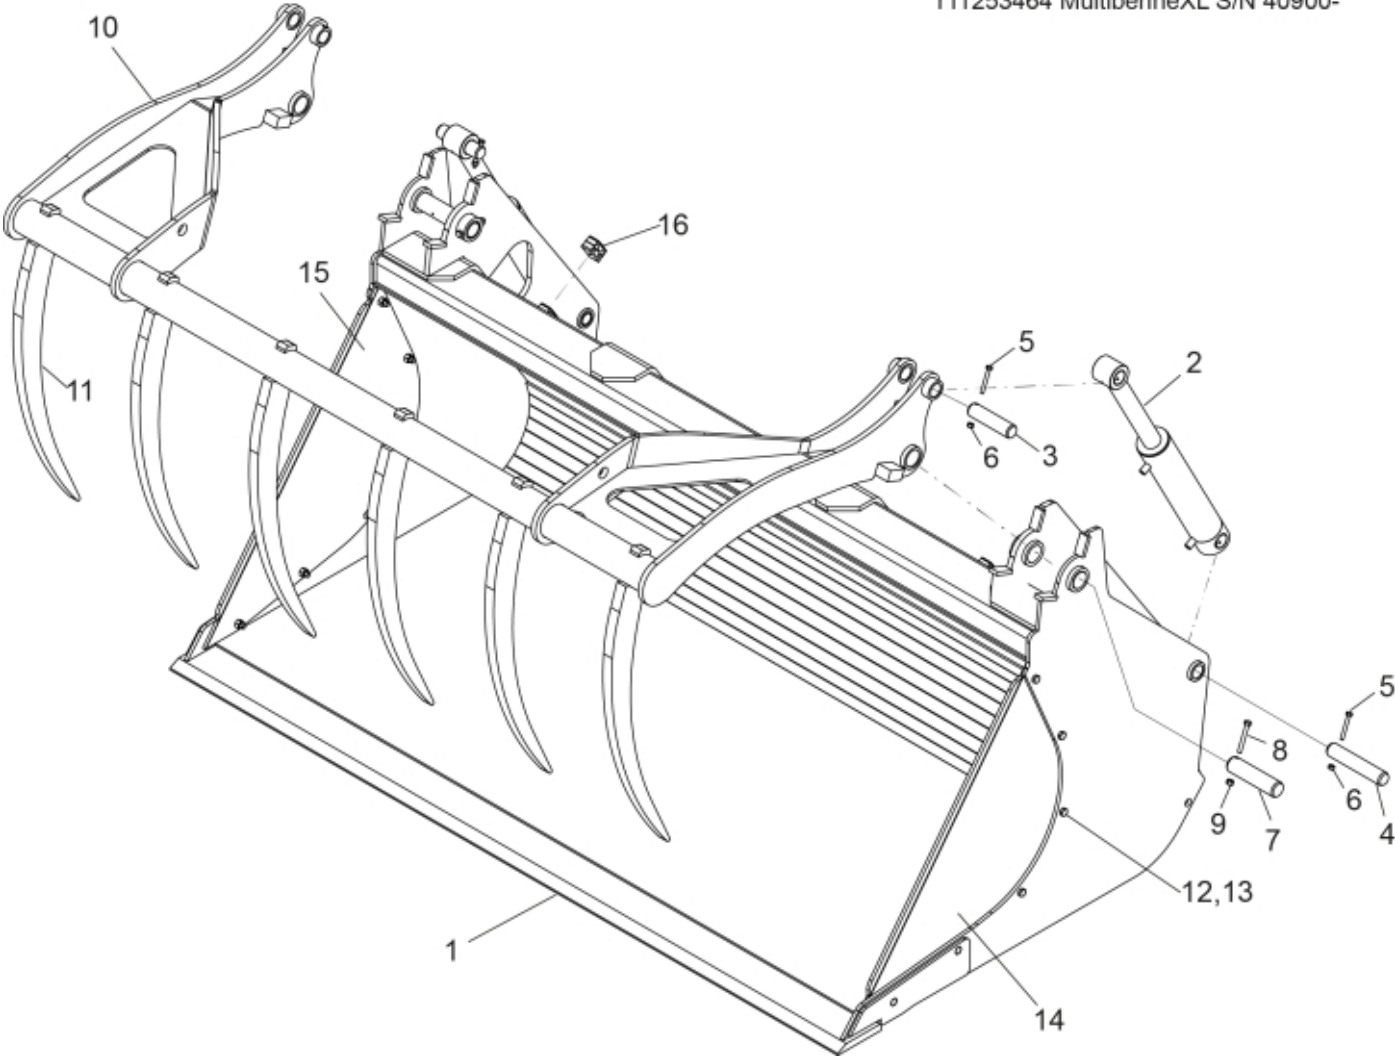

r11253464 MultibenneXL S/N 40900-

**Part assemblies Specification** Multibenne XL 16,24 Claas Scorpion S/N 40900-  
Year From: 01/01/2015 00:00:00  
Serial number from: 40900  
Year To: 31/05/2016 00:00:00

PartNo	Pos	Qty	Name	Specifications
60050059	1	1 PCS	Cutting edge	
60050105	2	2 PCS	Cylinder	
60050108		1	• Seal kit	
60050102	3	2 PCS	Pin	Ø35-en8 x138
60050101	4	2 PCS	Pin	Ø35-en8 x184
5004056	5	4	Screw	M8x65
5011553	6	4	Nut	M6M M8 Loc-king
60050090	7	2 PCS	Pin	44,45x212
5002092	8	2	Screw	M6S M10x80 (8.8)
5011554	9	2	Nut	Loc-King M10
60010588	10	1 PCS	Grab head	
60010591	11	6 PCS	Tine	
5002703	12	6 PCS	Screw	M6S_ M12 x 1,25 x 40 (8.8)
5011555	13	6	Nut	M12 Loc
60010595	14	1 PCS	Plate	LH
60010597	15	1 PCS	Plate	RH
60050092	16	4 PCS	Hose clamp cpl.	
60004291	17	1 PCS	Decal	Multibenne XL