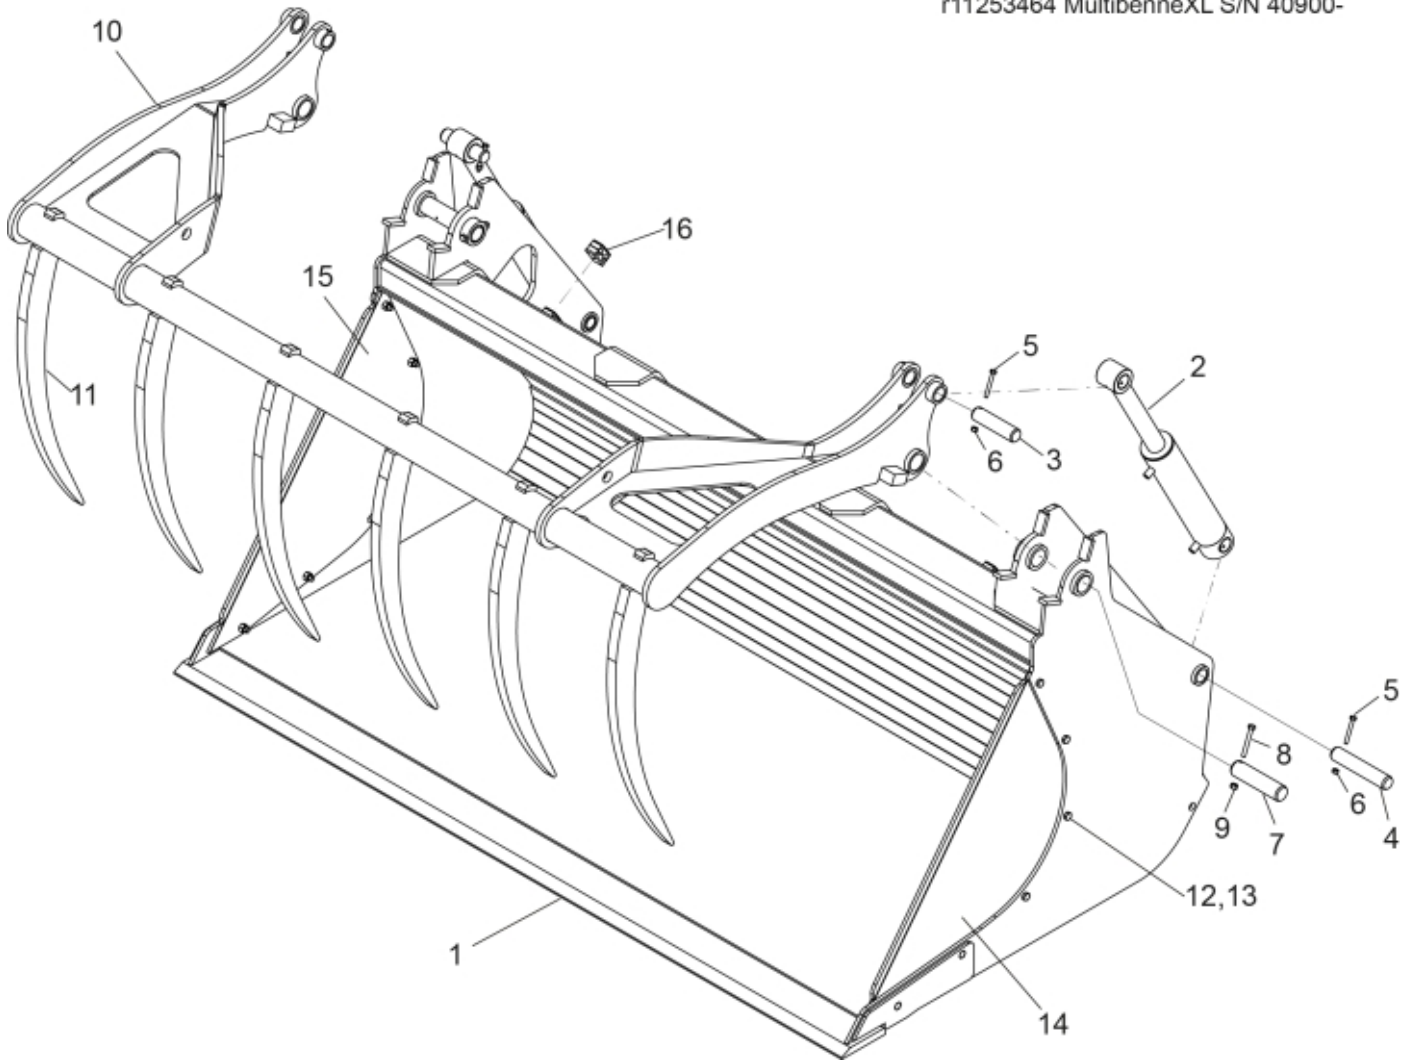

r11253464 MultibenneXL S/N 40900-

Part assemblies Specification
 Multibenne XL 15,23 Manitou S/N 40900-
 Year From: 01/01/2015 00:00:00
 Serial number from: 40900
 Year To: 31/05/2016 00:00:00

PartNo	Pos	Qty	Name	Specifications
60050060	1	1 PCS	Cutting edge	
60050105	2	2 PCS	Cylinder	
60050108		1	• Seal kit	
60050102	3	2 PCS	Pin	Ø35-en8 x138
60050101	4	2 PCS	Pin	Ø35-en8 x184
5004056	5	4	Screw	M8x65
5011553	6	4	Nut	M6M M8 Loc-king
60050090	7	2 PCS	Pin	44,45x212
5002092	8	2	Screw	M6S M10x80 (8.8)
5011554	9	2	Nut	Loc-King M10
60010589	10	1 PCS	Grab head	
60010591	11	6 PCS	Tine	
5002703	12	6 PCS	Screw	M6S_ M12 x 1,25 x 40 (8.8)
5011555	13	6	Nut	M12 Loc
60010595	14	1 PCS	Plate	LH
60010597	15	1 PCS	Plate	RH
60050092	16	4 PCS	Hose clamp cpl.	
60004291	17	1 PCS	Decal	Multibenne XL